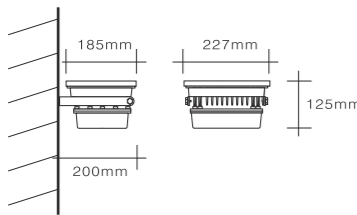

Sign A - Scale 1:20

Sign B - Scale 1:20

Sign C - Scale 1:20

Sign D - Scale 1:20

Sign E -  
Omitted from scheme

Sign F - Scale 1:20

Not to scale

Sign G - Scale 1:20

Sign H - Scale 1:20

CASK ALES BAR FOOD

**PRINCE of WALES**

LIVE SPORTS TERRACE

- Sign A - One double sided aluminium bullnose pictorial sign complete with steel gibbet. Illuminated by led trough lights. 900 x 1200mm. Gibbet span - 1200mm.
- Sign B - One aluminium bullnose fascia sign complete with vinyl display. Illuminated by led trough light. 3300 x 1000mm, P - 235mm.
- Sign C - One aluminium bullnose disclaimer. 450 x 300mm.
- Sign D - One aluminium bullnose entrance panel. 300 x 500mm.
- Sign F - Three led flood lights. 227 x 185 x 125mm.
- Sign G - Two small half lanterns. 165 x 365mm.
- Sign H - One set of individual locator fixed foamex letters and secondary vinyl lettering to existing fascia. Illuminated by existing lights. P195 - 350mm, Span - 2380mm. Secondary text - L = 55mm, Spans - 1390mm.