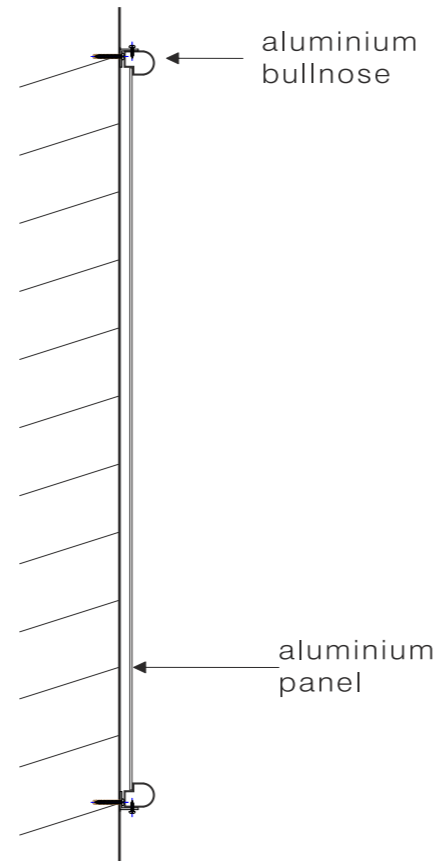

Sign H - Scale 1:20

CASK ALES BAR FOOD

**PRINCE of WALES**

LIVE SPORTS TERRACE

- Sign A - One double sided aluminium bullnose pictorial sign complete with steel gibbet. Illuminated by led trough lights. 900 x 1200mm. Gibbet span - 1200mm.
- Sign B - One aluminium bullnose fascia sign complete with vinyl display. Illuminated by led trough light. 3300 x 1000mm, P - 235mm.
- Sign C - One aluminium bullnose disclaimer. 450 x 300mm.
- Sign D - One aluminium bullnose entrance panel. 300 x 500mm.
- Sign F - Three led flood lights. 227 x 185 x 125mm.
- Sign G - Two small half lanterns. 165 x 365mm.
- Sign H - One set of individual locator fixed foamex letters and secondary vinyl lettering to existing fascia. Illuminated by existing lights. P195 - 350mm, Span - 2380mm. Secondary text - L = 55mm, Spans - 1390mm.

SIGN A - scale 1:10

SIGN B - scale 1:10

SIGN D - scale 1:10

SIGN H - scale 1:10

SIGN C - scale 1:10