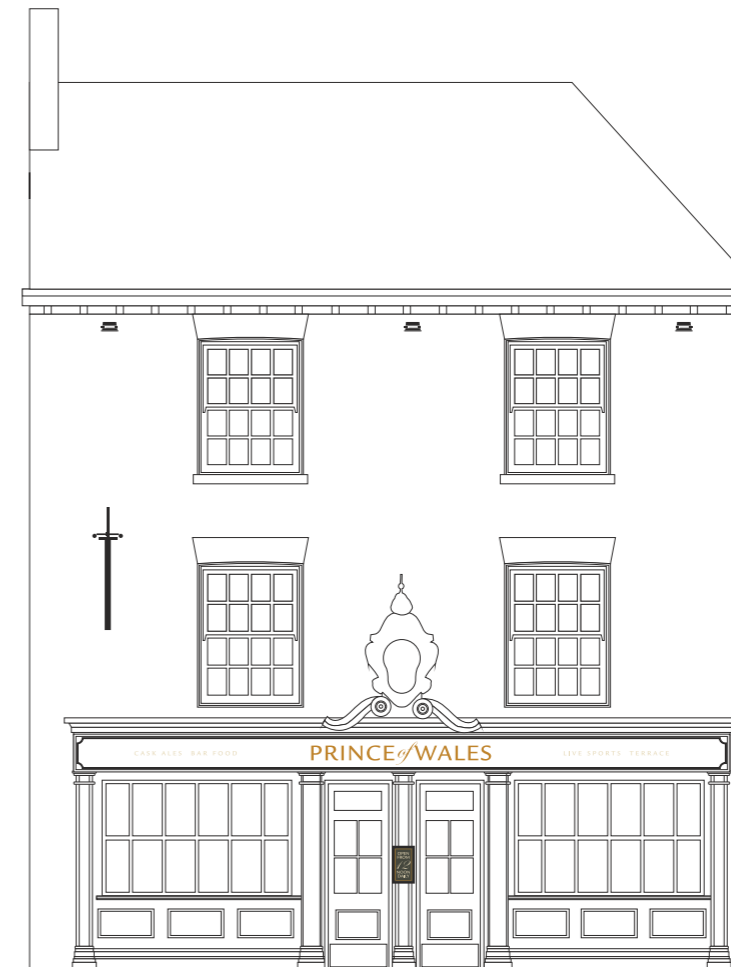

Sign H - Scale 1:20

CASK ALES BAR FOOD

**PRINCE of WALES**

LIVE SPORTS TERRACE

- Sign A - One double sided aluminium bullnose pictorial sign complete with steel gibbet. Illuminated by led trough lights. 900 x 1200mm. Gibbet span - 1200mm.
- Sign B - One aluminium bullnose fascia sign complete with vinyl display. Illuminated by led trough light. 3300 x 1000mm, P - 235mm.
- Sign C - One aluminium bullnose disclaimer. 450 x 300mm.
- Sign D - One aluminium bullnose entrance panel. 300 x 500mm.
- Sign F - Three led flood lights. 227 x 185 x 125mm.
- Sign G - Two small half lanterns. 165 x 365mm.
- Sign H - One set of individual locator fixed foamex letters and secondary vinyl lettering to existing fascia. Illuminated by existing lights. P195 - 350mm, Span - 2380mm. Secondary text - L = 55mm, Spans - 1390mm.

Rear Elevation - Scale 1:100

Front Elevation - Scale 1:100

Proposed

STAR PUBS & BARS  
**PRINCE OF WALES**  
HIGHGATE - LONDON

06 02 15 dr  
Rev B - 09 04 15 dr

**Insignia**

insigniasigns.biz

0113 243 8533