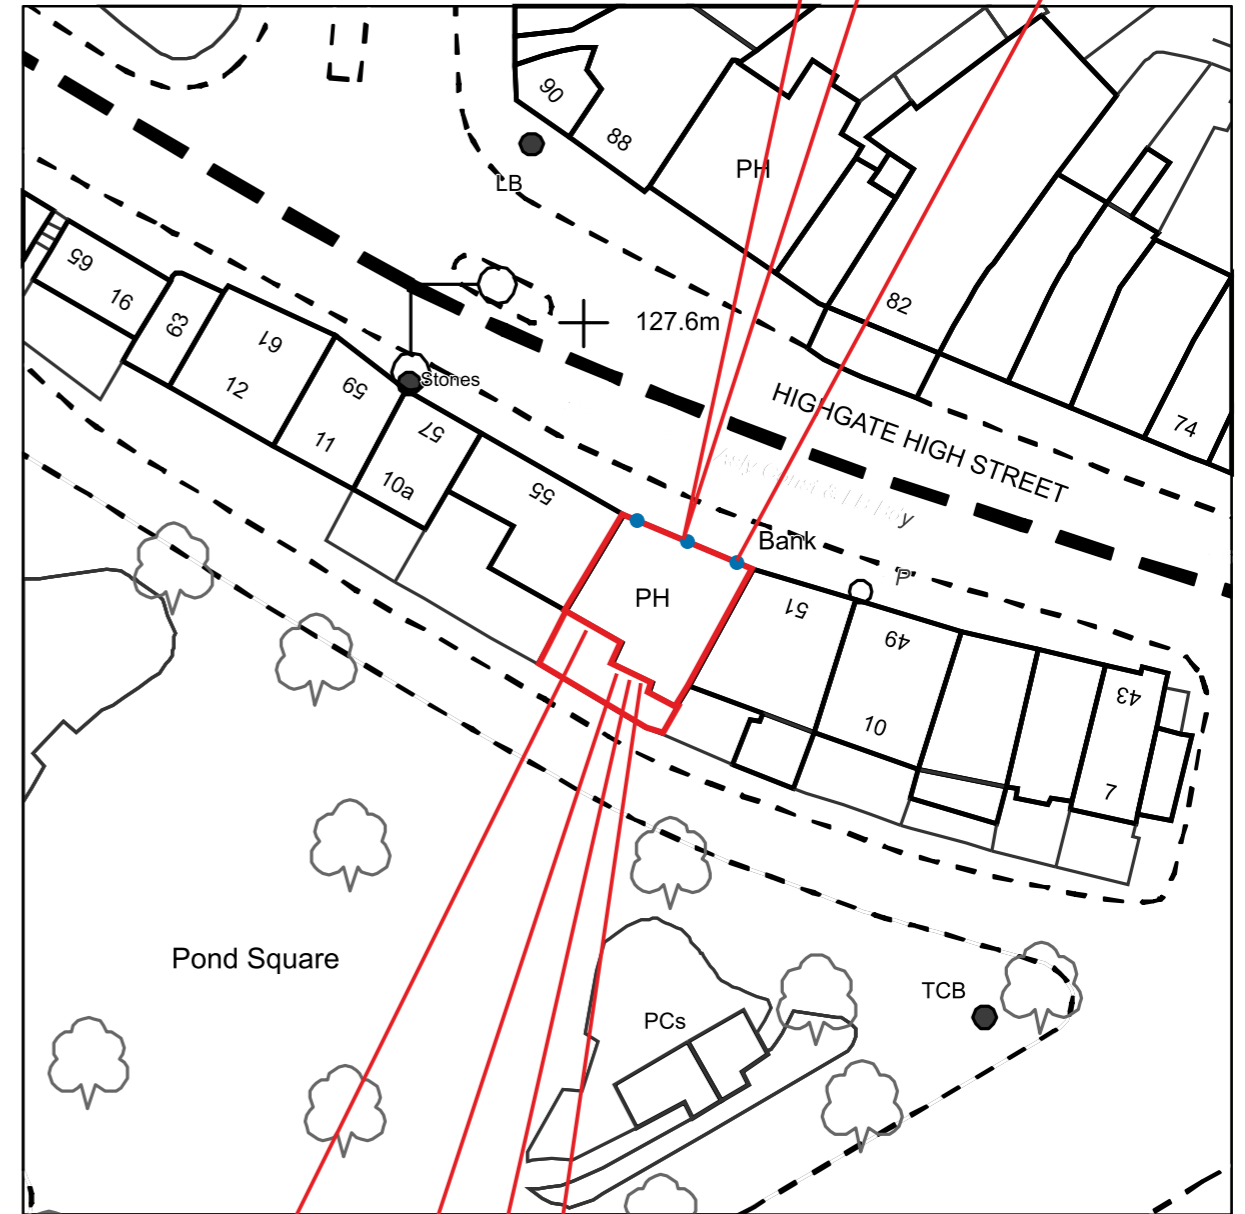

Scale 1:500