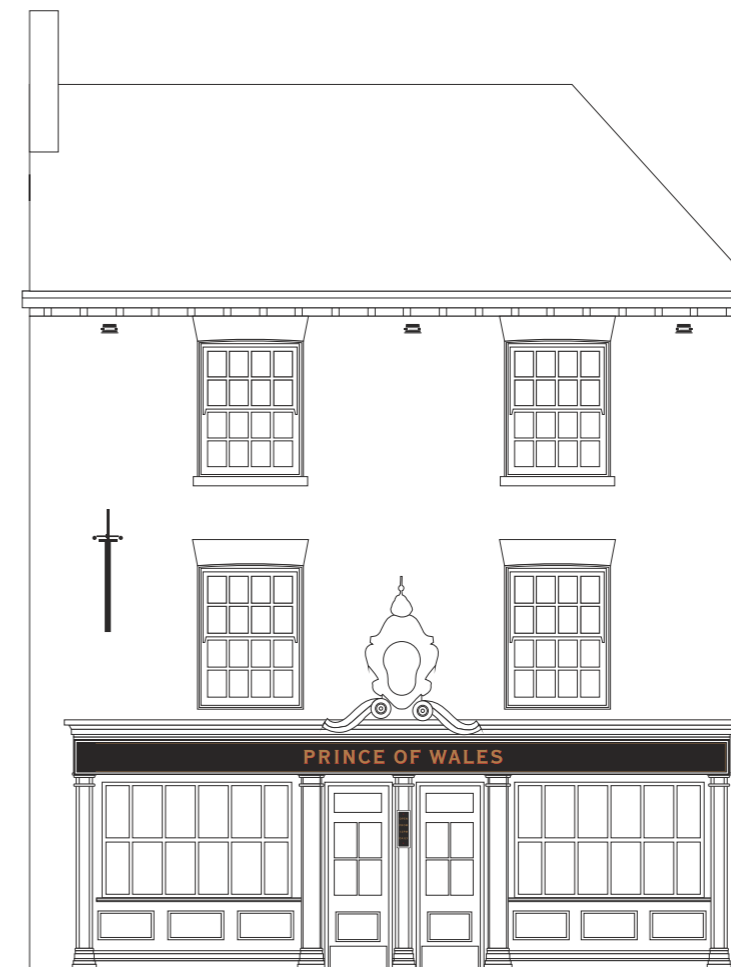

Sign H - Scale 1:20

CASK ALES BAR FOOD

**PRINCE of WALES**

LIVE SPORTS TERRACE

- Sign A - One double sided aluminium bullnose pictorial sign complete with steel gibbet. Illuminated by led trough lights. 900 x 1200mm. Gibbet span - 1200mm.
- Sign B - One aluminium bullnose fascia sign complete with vinyl display. Illuminated by led trough light. 3300 x 1000mm, P - 235mm.
- Sign C - One aluminium bullnose disclaimer. 450 x 300mm.
- Sign D - One aluminium bullnose entrance panel. 300 x 500mm.
- Sign F - Three led flood lights. 227 x 185 x 125mm.
- Sign G - Two small half lanterns. 165 x 365mm.
- Sign H - One set of individual locator fixed foamex letters and secondary vinyl lettering to existing fascia. Illuminated by existing lights. P195 - 350mm, Span - 2380mm. Secondary text - L = 55mm, Spans - 1390mm.

White  
Window Frames

DH  
Edwardian  
Lemon  
Building Render

NB Please always refer to actual paint references for accurate colour representations

Rear Elevation - Scale 1:100

Front Elevation - Scale 1:100

Scale 1:1250

Scale 1:500

**B G C G H D A**  
 ● Sign F positions

STAR PUBS & BARS  
PRINCE OF WALES  
HIGHGATE - LONDON

06 02 15 dr  
Rev B - 09 04 15 dr

**IS**  
Insignia  
insigniasigns.biz  
0113 243 8533  
craig@insigniasigns.biz  
amanda@insigniasigns.biz