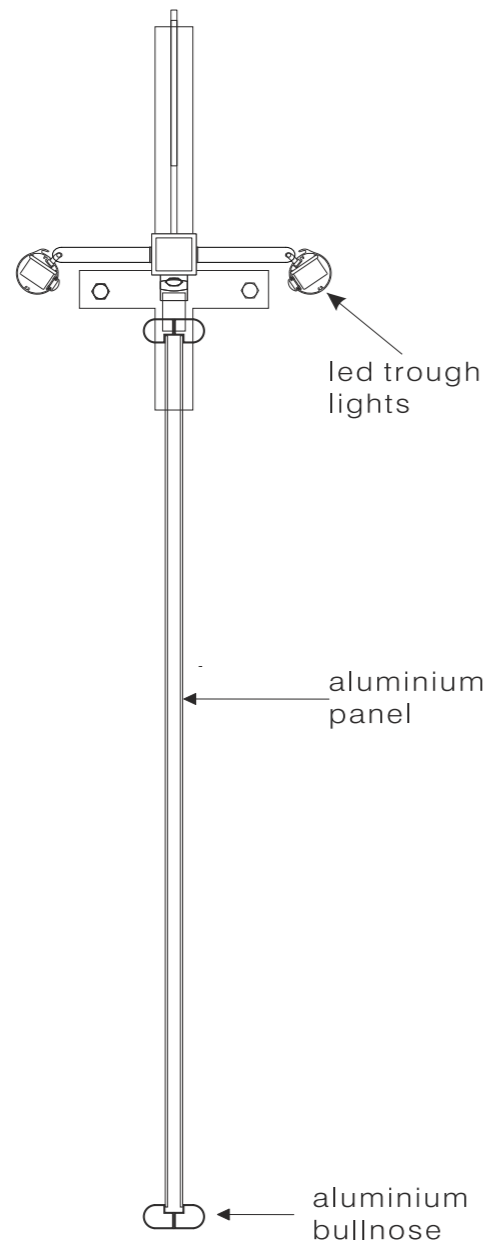

Sign H - Scale 1:20

CASK ALES BAR FOOD

**PRINCE of WALES**

LIVE SPORTS TERRACE

- Sign A - One double sided aluminium bullnose pictorial sign complete with steel gibbet. Illuminated by led trough lights. 900 x 1200mm. Gibbet span - 1200mm.
- Sign B - One aluminium bullnose fascia sign complete with vinyl display. Illuminated by led trough light. 3300 x 1000mm, P - 235mm.
- Sign C - One aluminium bullnose disclaimer. 450 x 300mm.
- Sign D - One aluminium bullnose entrance panel. 300 x 500mm.
- Sign F - Three led flood lights. 227 x 185 x 125mm.
- Sign G - Two small half lanterns. 165 x 365mm.
- Sign H - One set of individual locator fixed foamex letters and secondary vinyl lettering to existing fascia. Illuminated by existing lights. P195 - 350mm, Span - 2380mm. Secondary text - L = 55mm, Spans - 1390mm.

SIGN A - scale 1:10

SIGN B - scale 1:10

SIGN D - scale 1:10

SIGN H - scale 1:10

SIGN C - scale 1:10