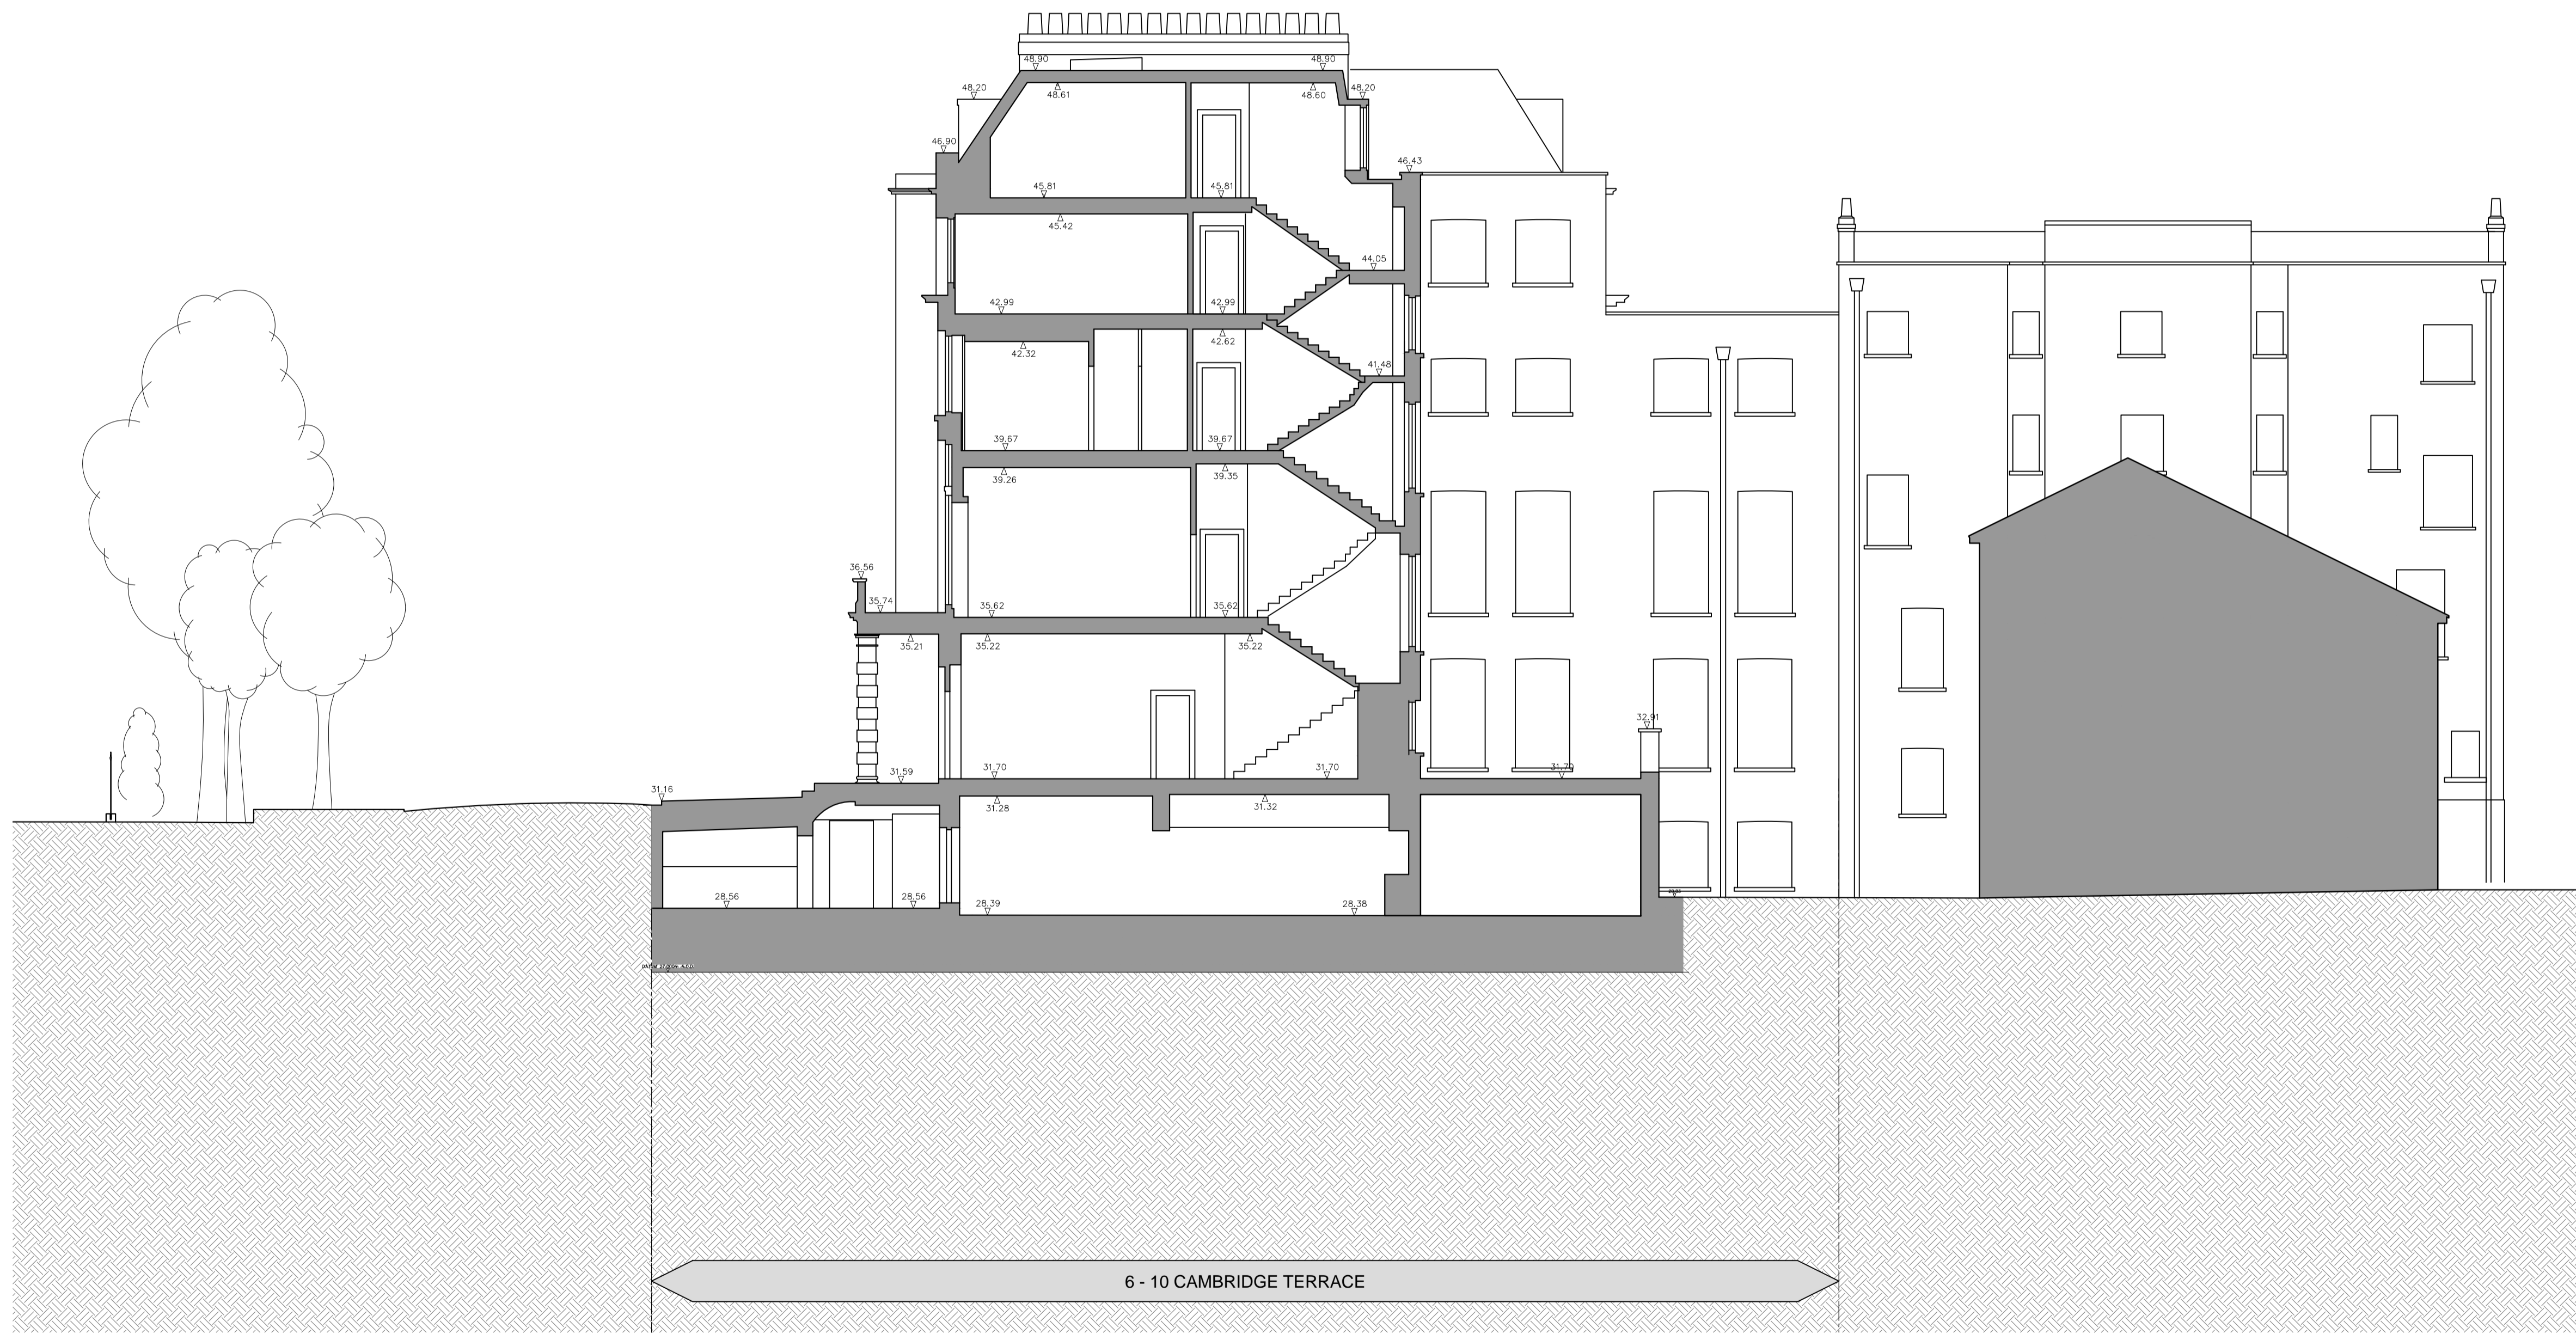

DO NOT SCALE OFF THIS DRAWING
REPORT ANY ERRORS OR
DISCREPANCIES TO THE
ARCHITECT PROMPTLY

No	Date	By	Comments

Revision Notes
Status: **PLANNING**

Client:
Project Quad Ltd

Job:
6-10 Cambridge Terrace
Regents Park
London NW1

Drawing Title:
EXISTING
SECTION EE

Scale: 1:100 @ A1 - 1:200 @ A3
Date: Feb 2015 Drawn: Chkd:

MOXLEY
ARCHITECTS
47 Clapham High St London SW4 7TL
T +44 (0) 7720 8968 F +44 (0) 7627 2533
www.moxley.co.uk E info@moxley.co.uk

© Moxley Architects Limited. Reg No 2247305
Job No: 6392 Drawing No: 3.905 Rev: