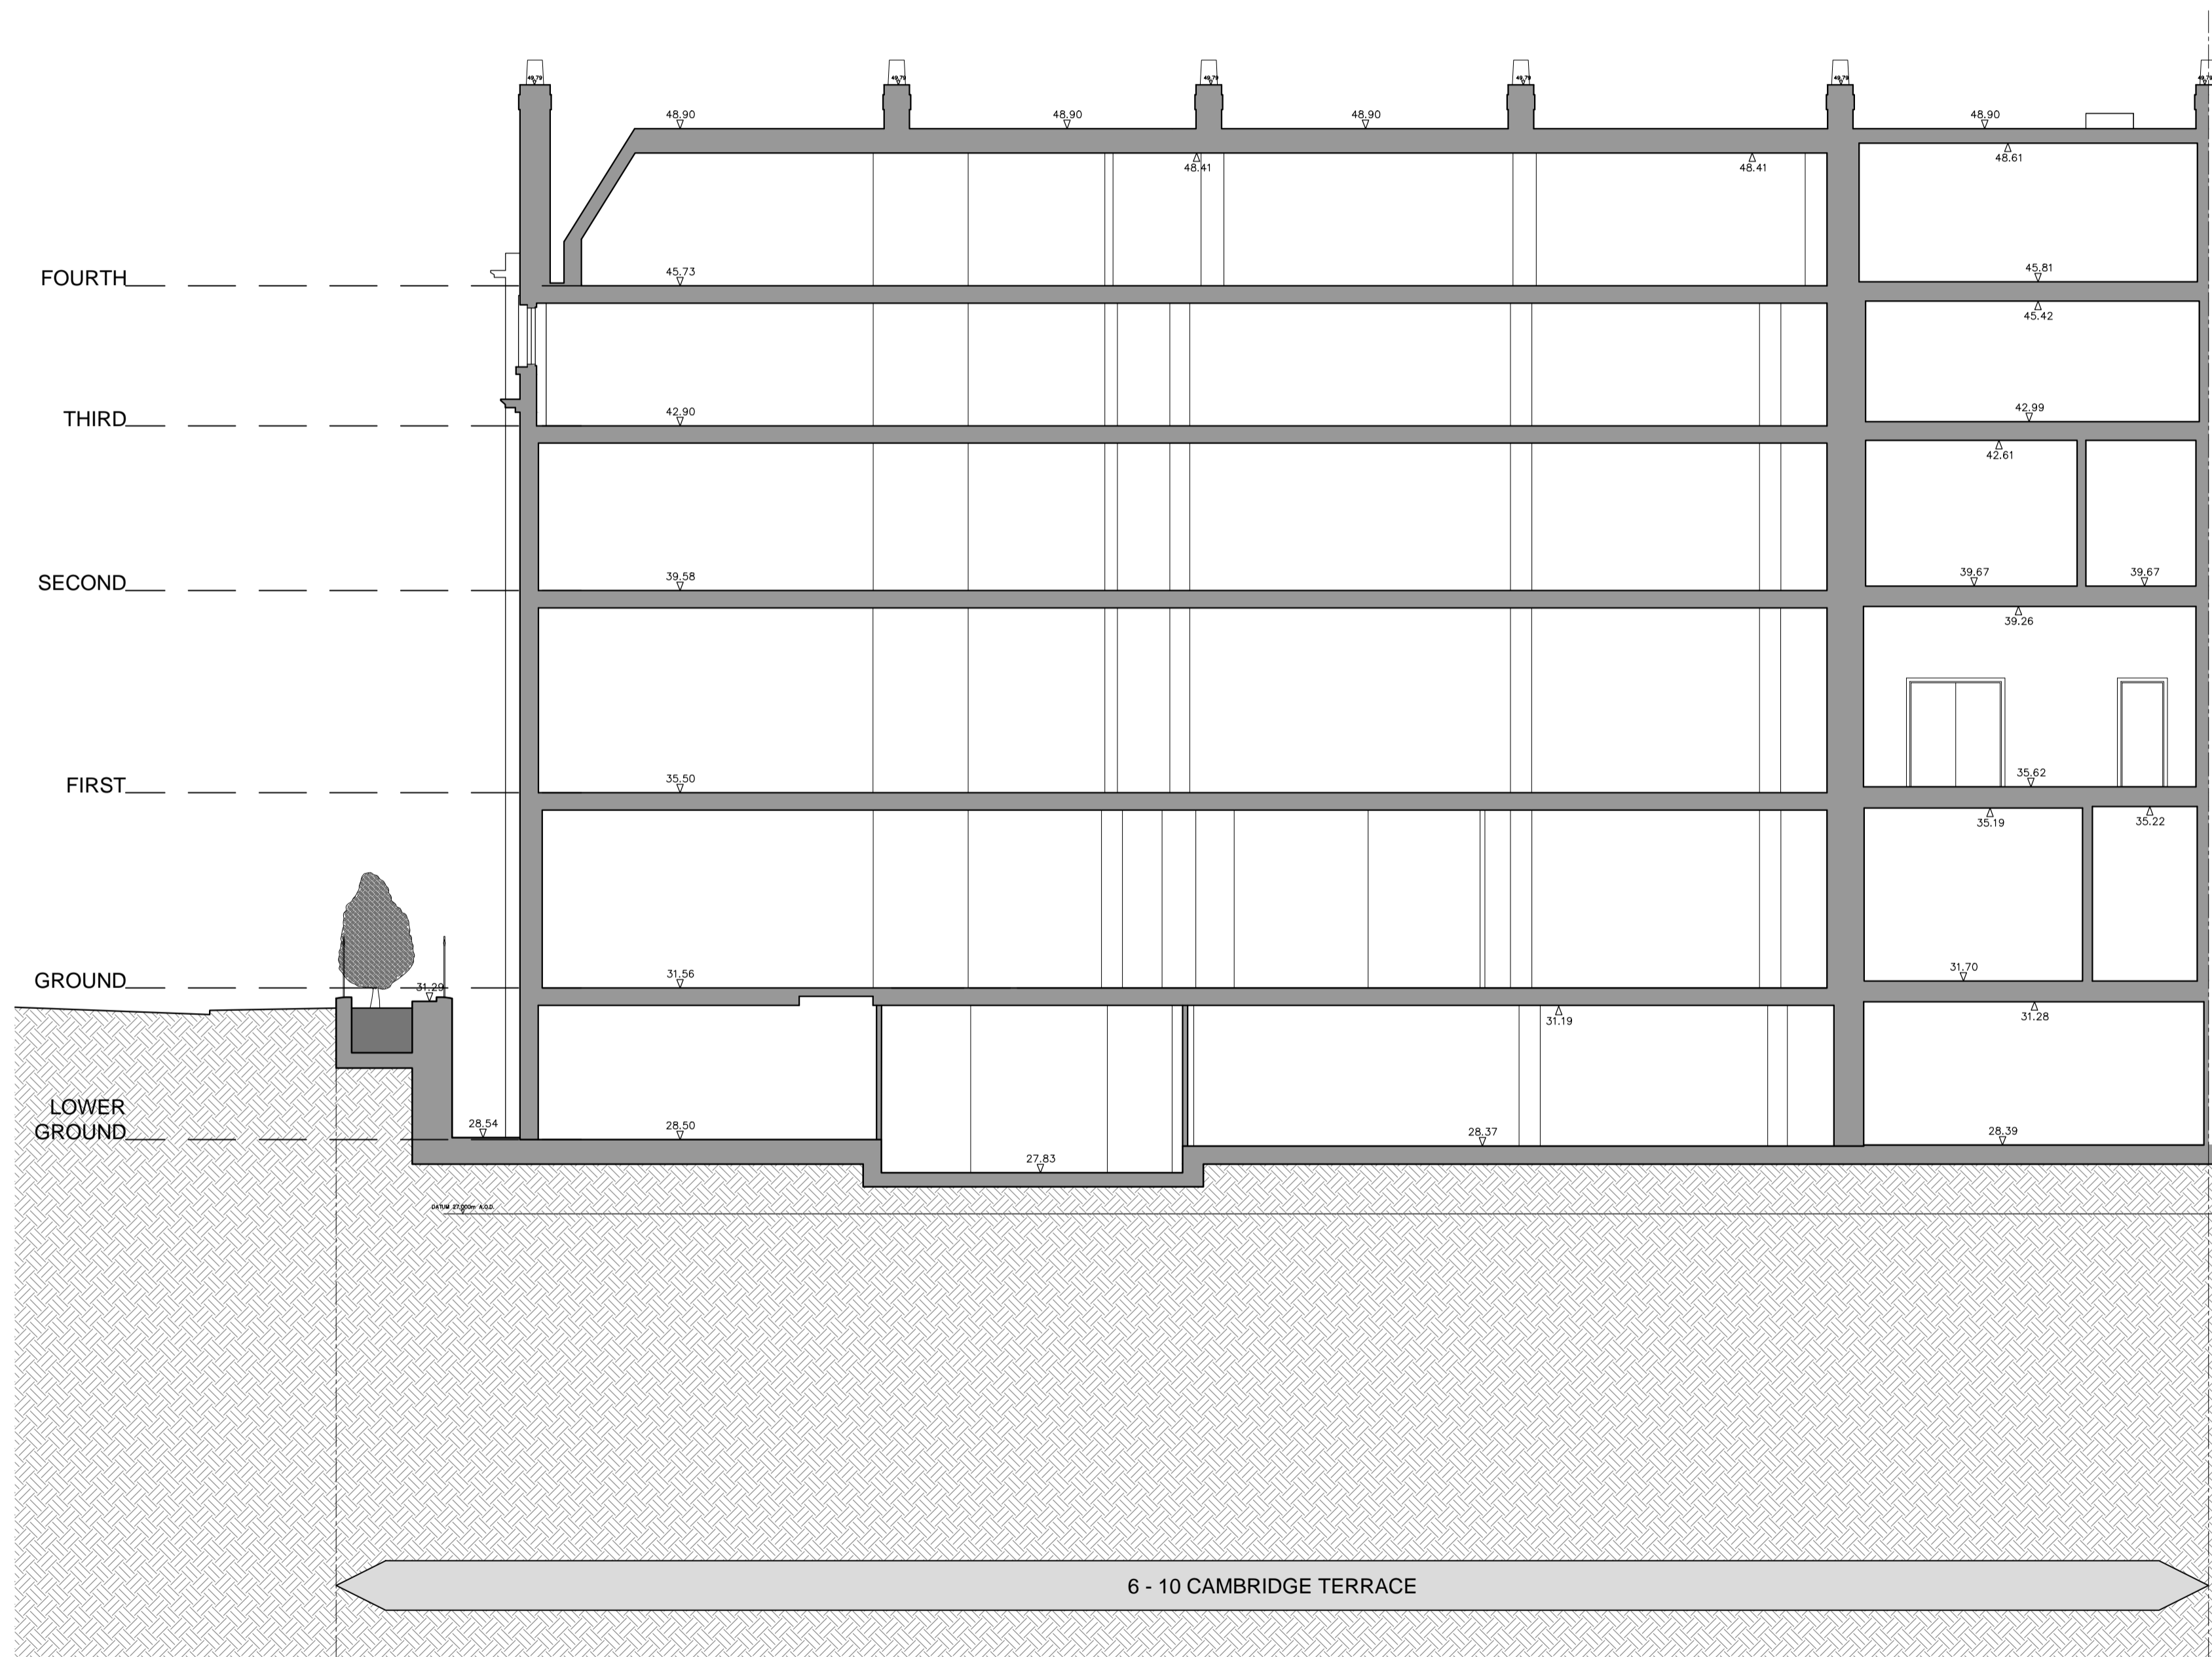

DO NOT SCALE OFF THIS DRAWING
 REPORT ANY ERRORS OR
 DISCREPANCIES TO THE
 ARCHITECT PROMPTLY

No	Date	By	Comments

Revision Notes

Status: **PLANNING**

Client:
Project Quad Ltd

Job:
6-10 Cambridge Terrace
Regents Park
London NW1

Drawing Title:
EXISTING
SECTION AA

Scale: 1:100 @ A1 - 1:200 @ A3
 Date: Feb 2015 Drawn: Chkd:

MOXLEY
 ARCHITECTS

47 Clapham High St London SW4 7TL
 T +44 (0) 7720 8968 F +44 (0) 7627 2533
 www.moxley.co.uk E info@moxley.co.uk

© Moxley Architects Limited. Reg No 2247305

Job No: **6392** Drawing No: **3.901** Rev: