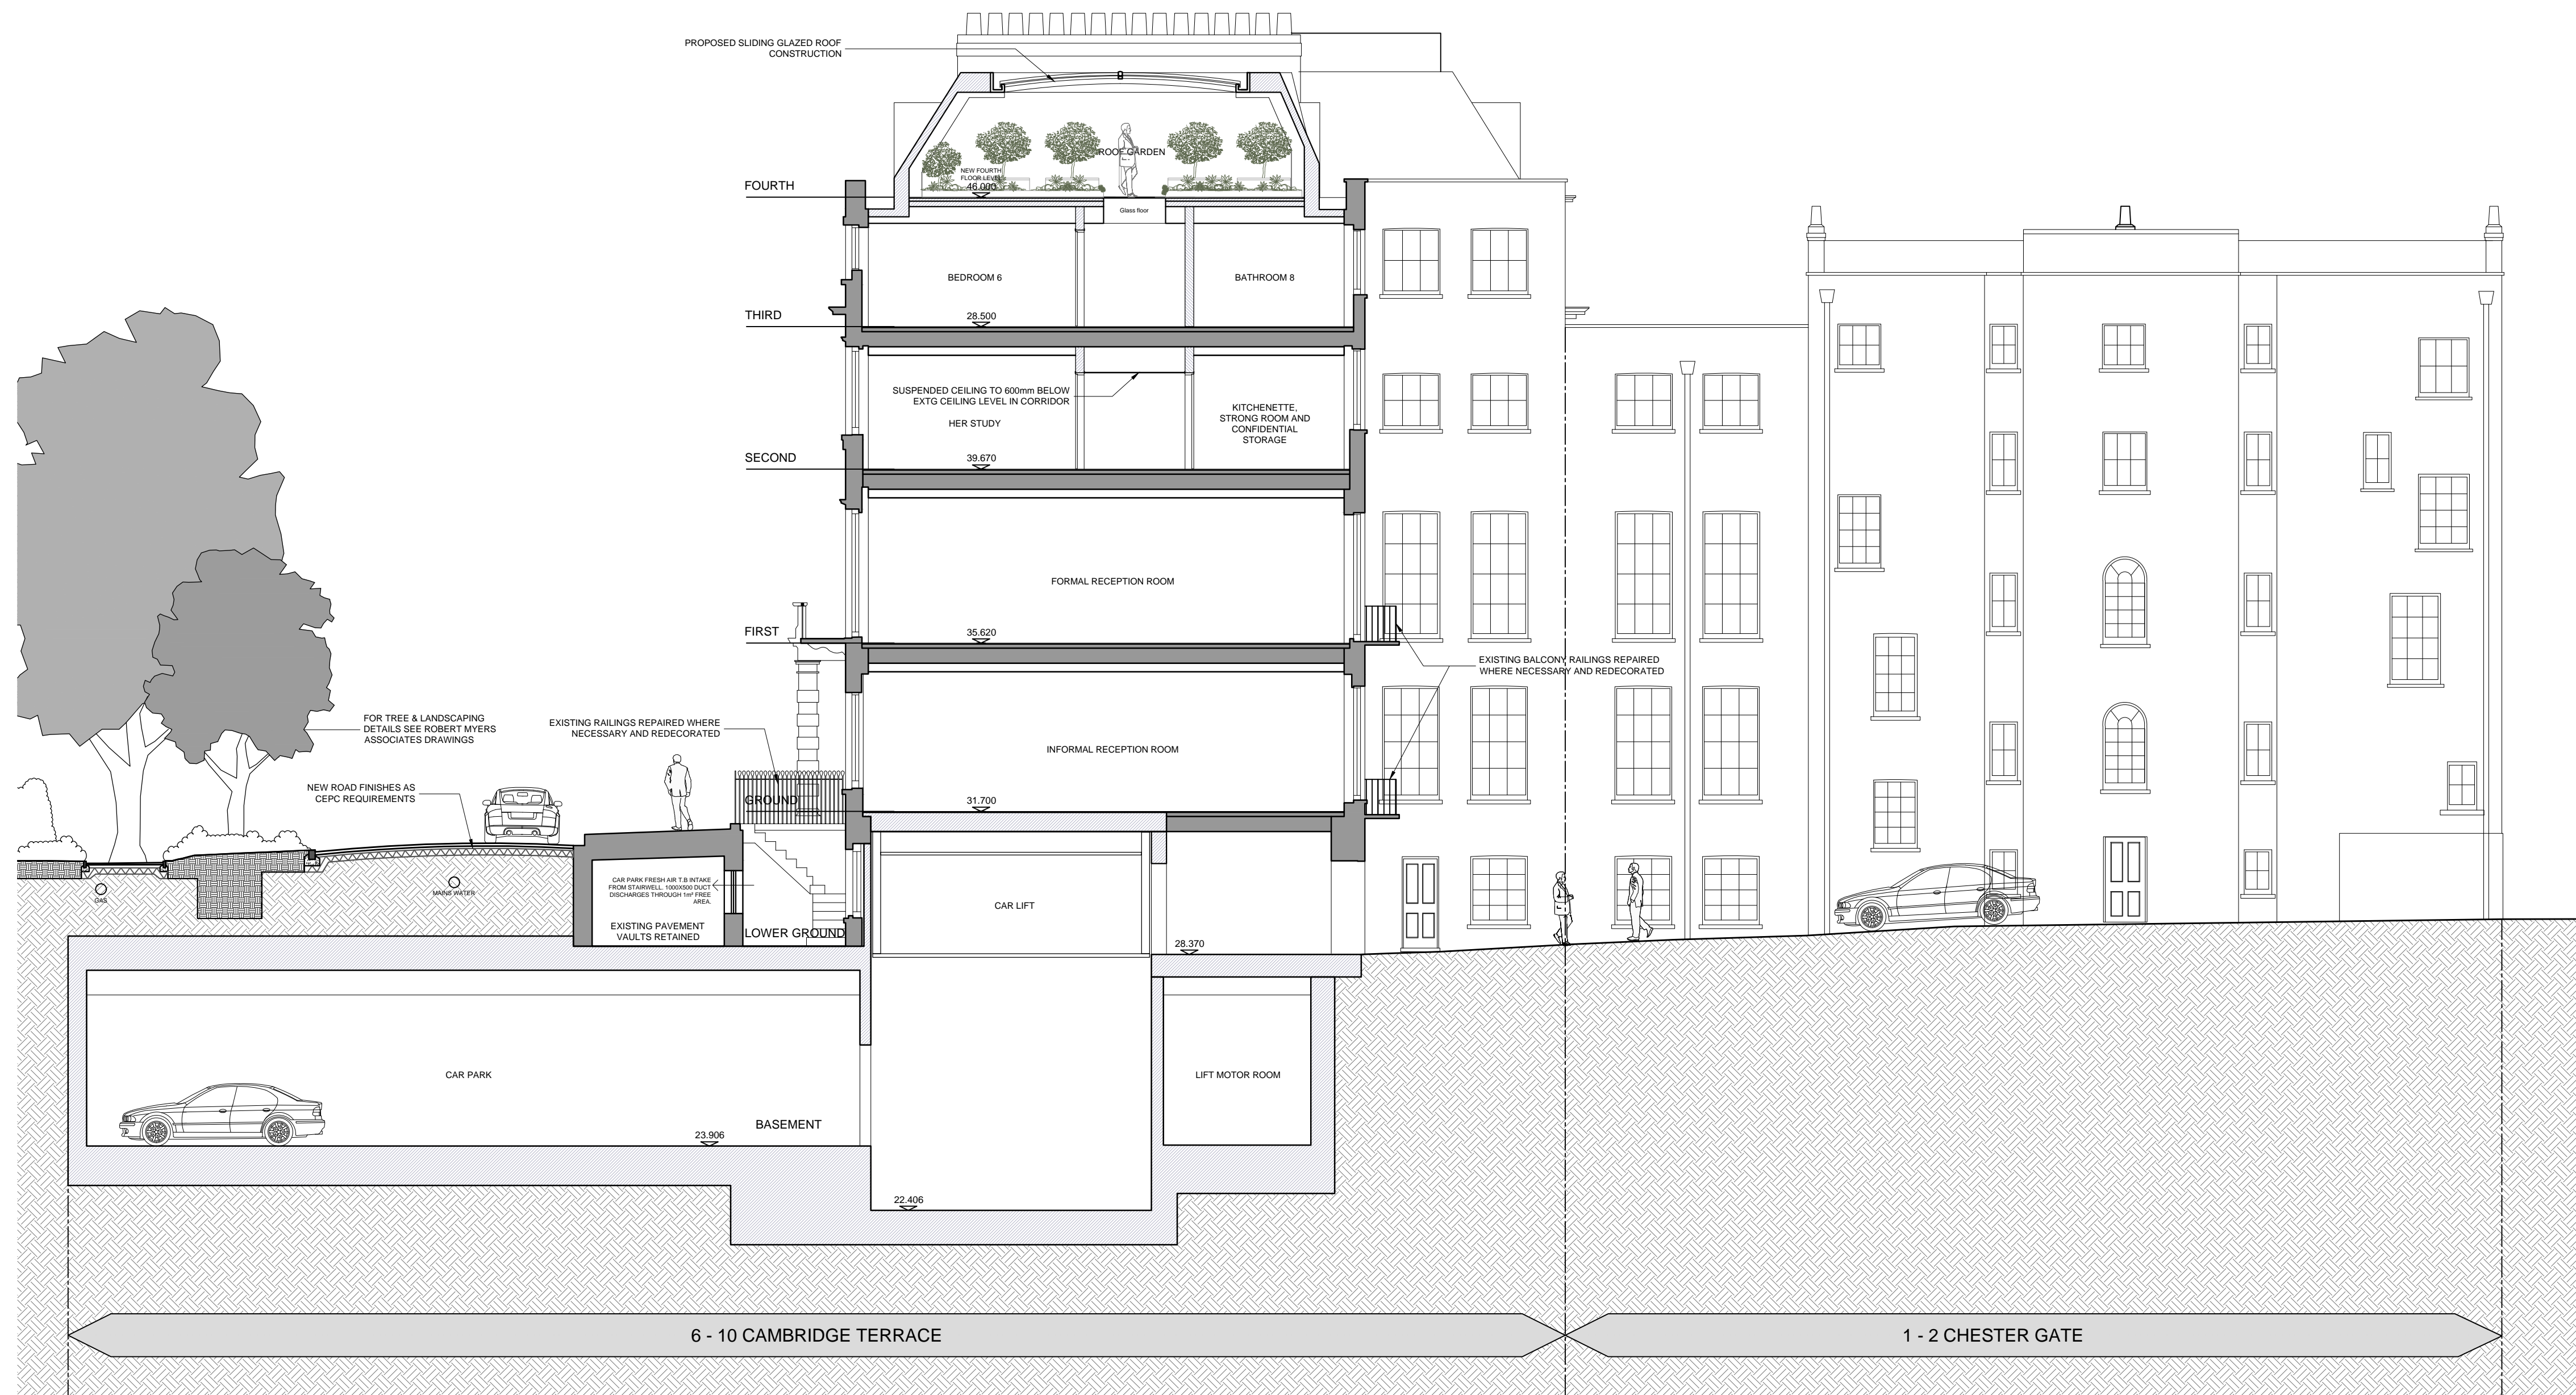

DO NOT SCALE OFF THIS DRAWING  
 REPORT ANY ERRORS OR  
 DISCREPANCIES TO THE  
 ARCHITECT PROMPTLY

No	Date	By	Comments

Revision Notes

Status: **PLANNING**

Client:  
Project Quad Ltd

Job:  
6-10 Cambridge Terrace  
Regents Park  
London NW1

Drawing Title:  
PROPOSED SECTION DD

Scale: 1:100 @ A1 - 1:200 @ A3  
 Date: Feb 2015 Drawn: Chkd:

**MOXLEY ARCHITECTS**

47 Clapham High St London SW4 7TL  
 T +44 (0) 7720 8968 F +44 (0) 7627 2533  
 www.moxley.co.uk E info@moxley.co.uk

© Moxley Architects Limited. Reg No 2247305		
Job No:	Drawing No:	Rev:
639	3.005	A