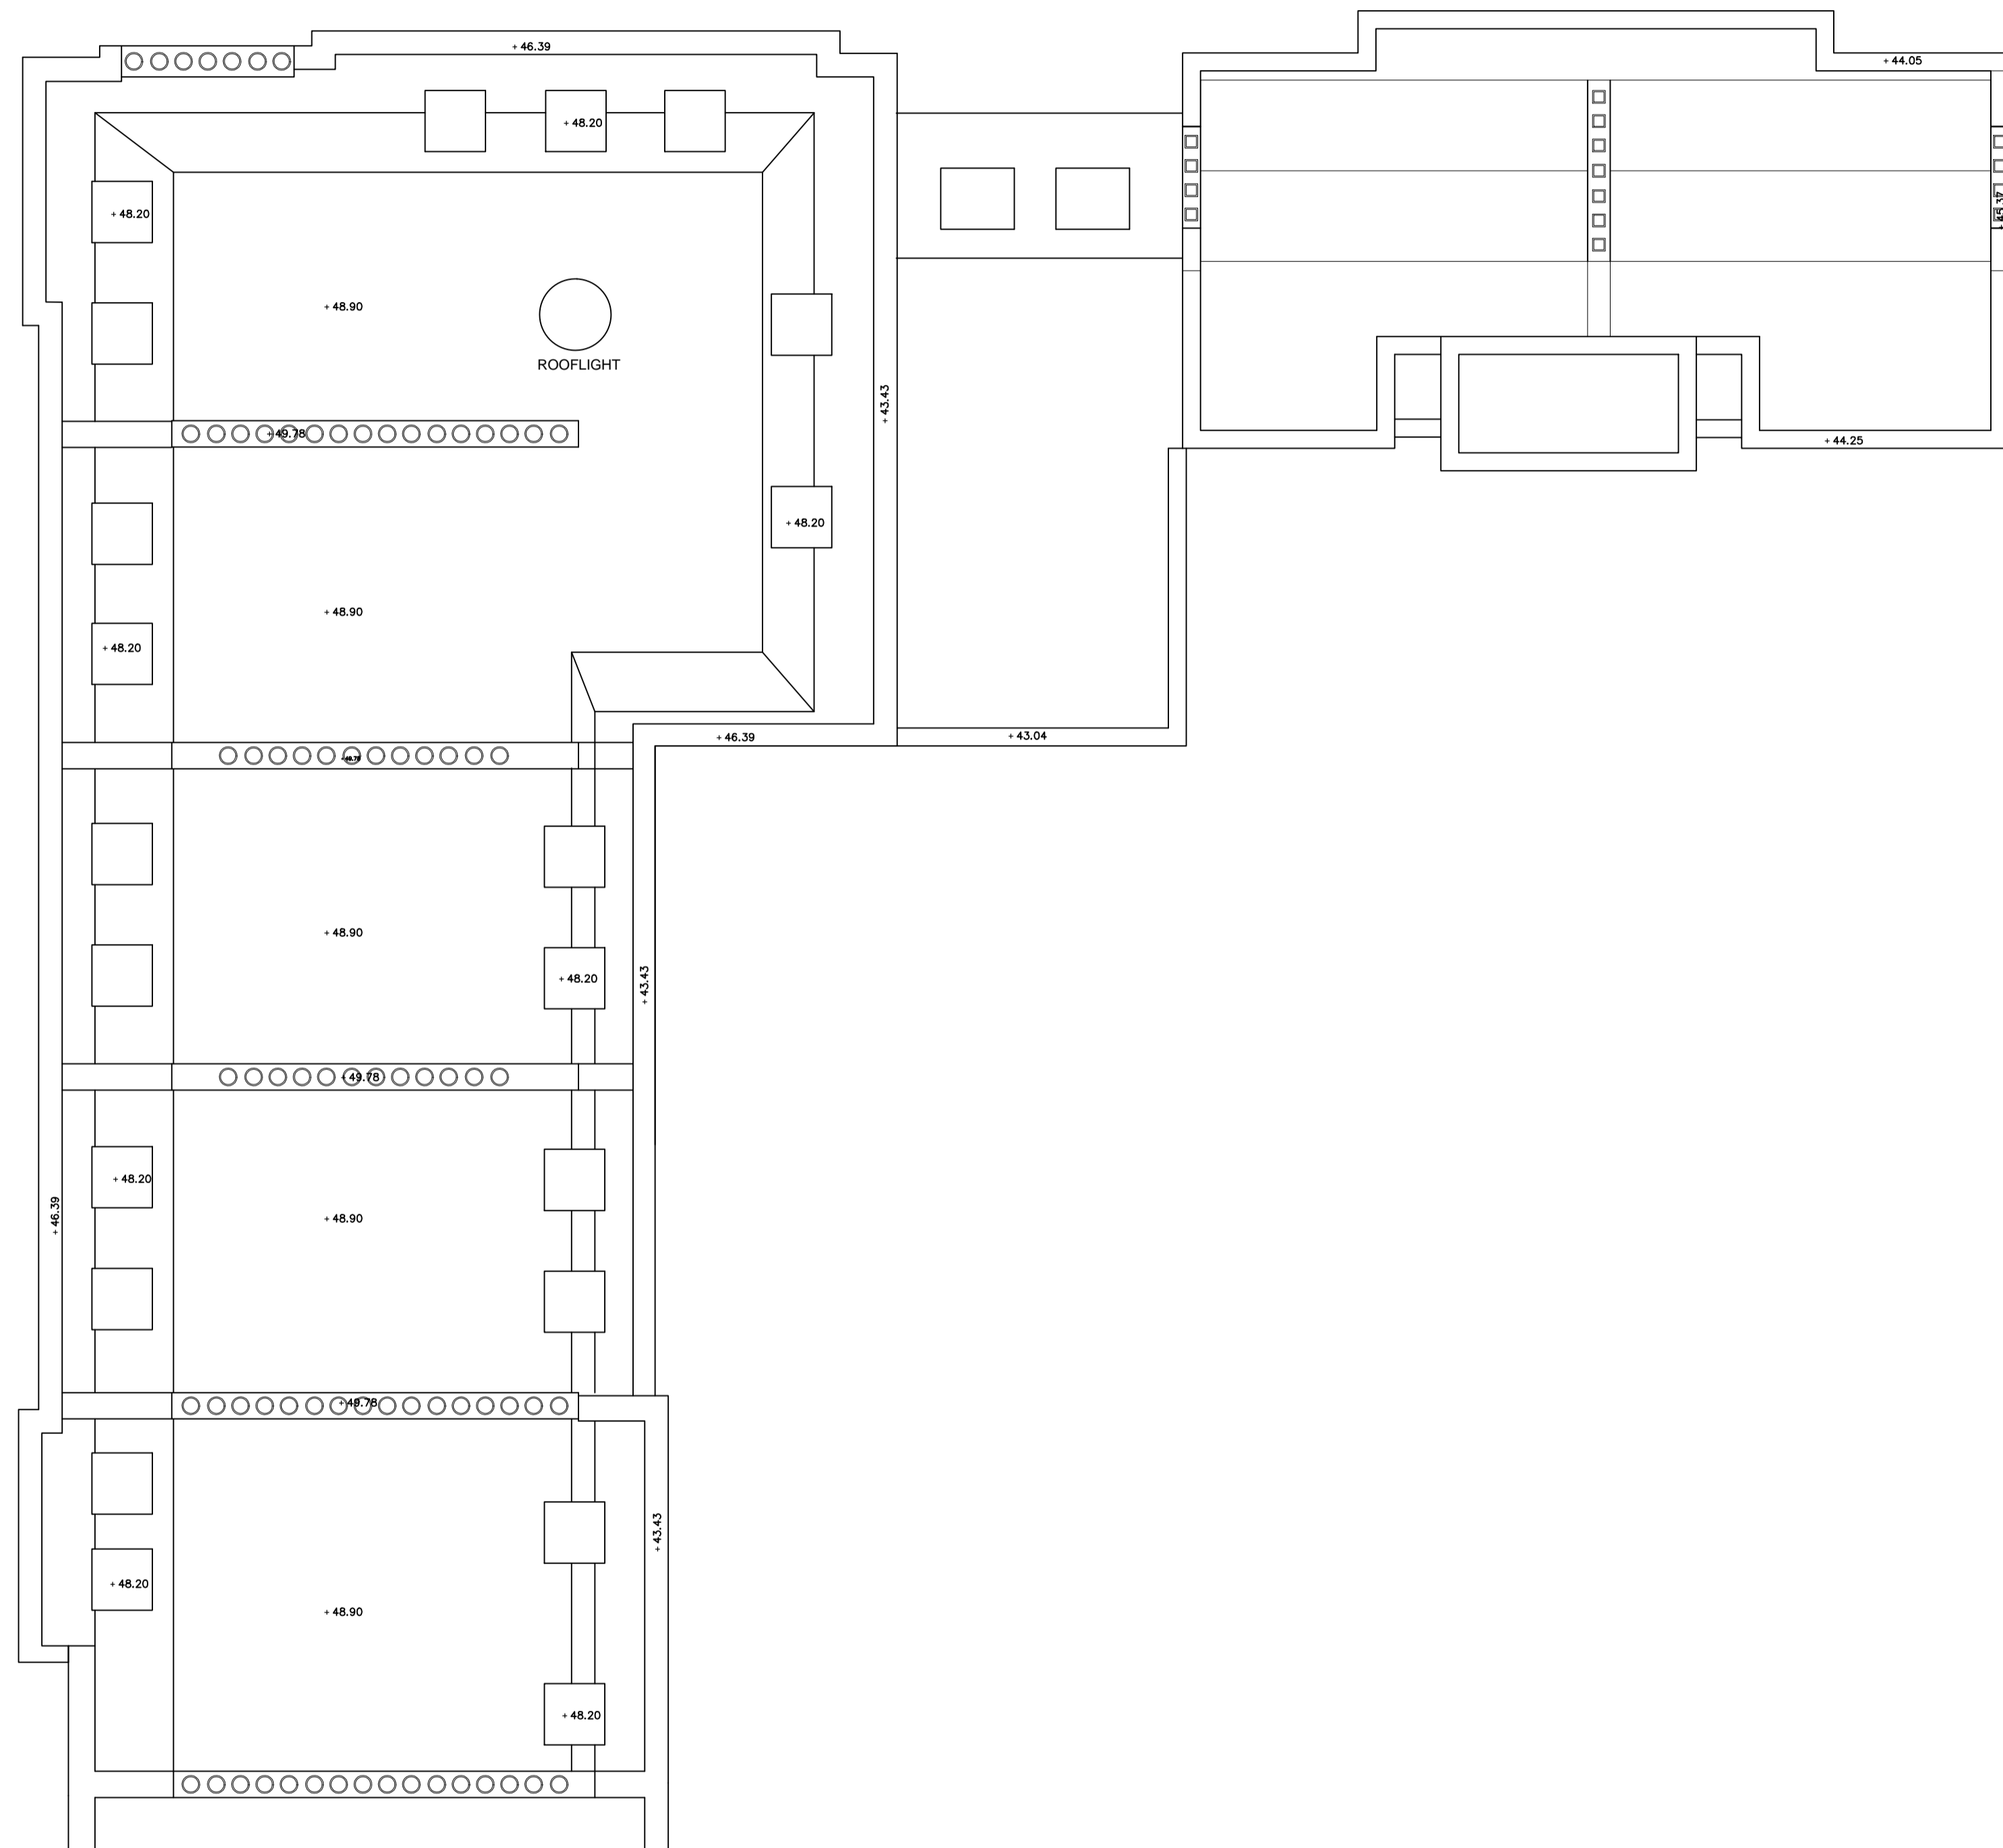

DO NOT SCALE OFF THIS DRAWING
REPORT ANY ERRORS OR
DISCREPANCIES TO THE
ARCHITECT PROMPTLY

No	Date	By	Comments

Revision Notes		
PLANNING		
Client:	Project Quad Ltd	
Job:	6-10 Cambridge Terrace Regents Park London NW1	
Drawing Title:	ROOF PLAN EXISTING	
Scale:	1:100 @ A1 - 1:200 @ A3	
Date:	March 15	Drawn: Chkd: