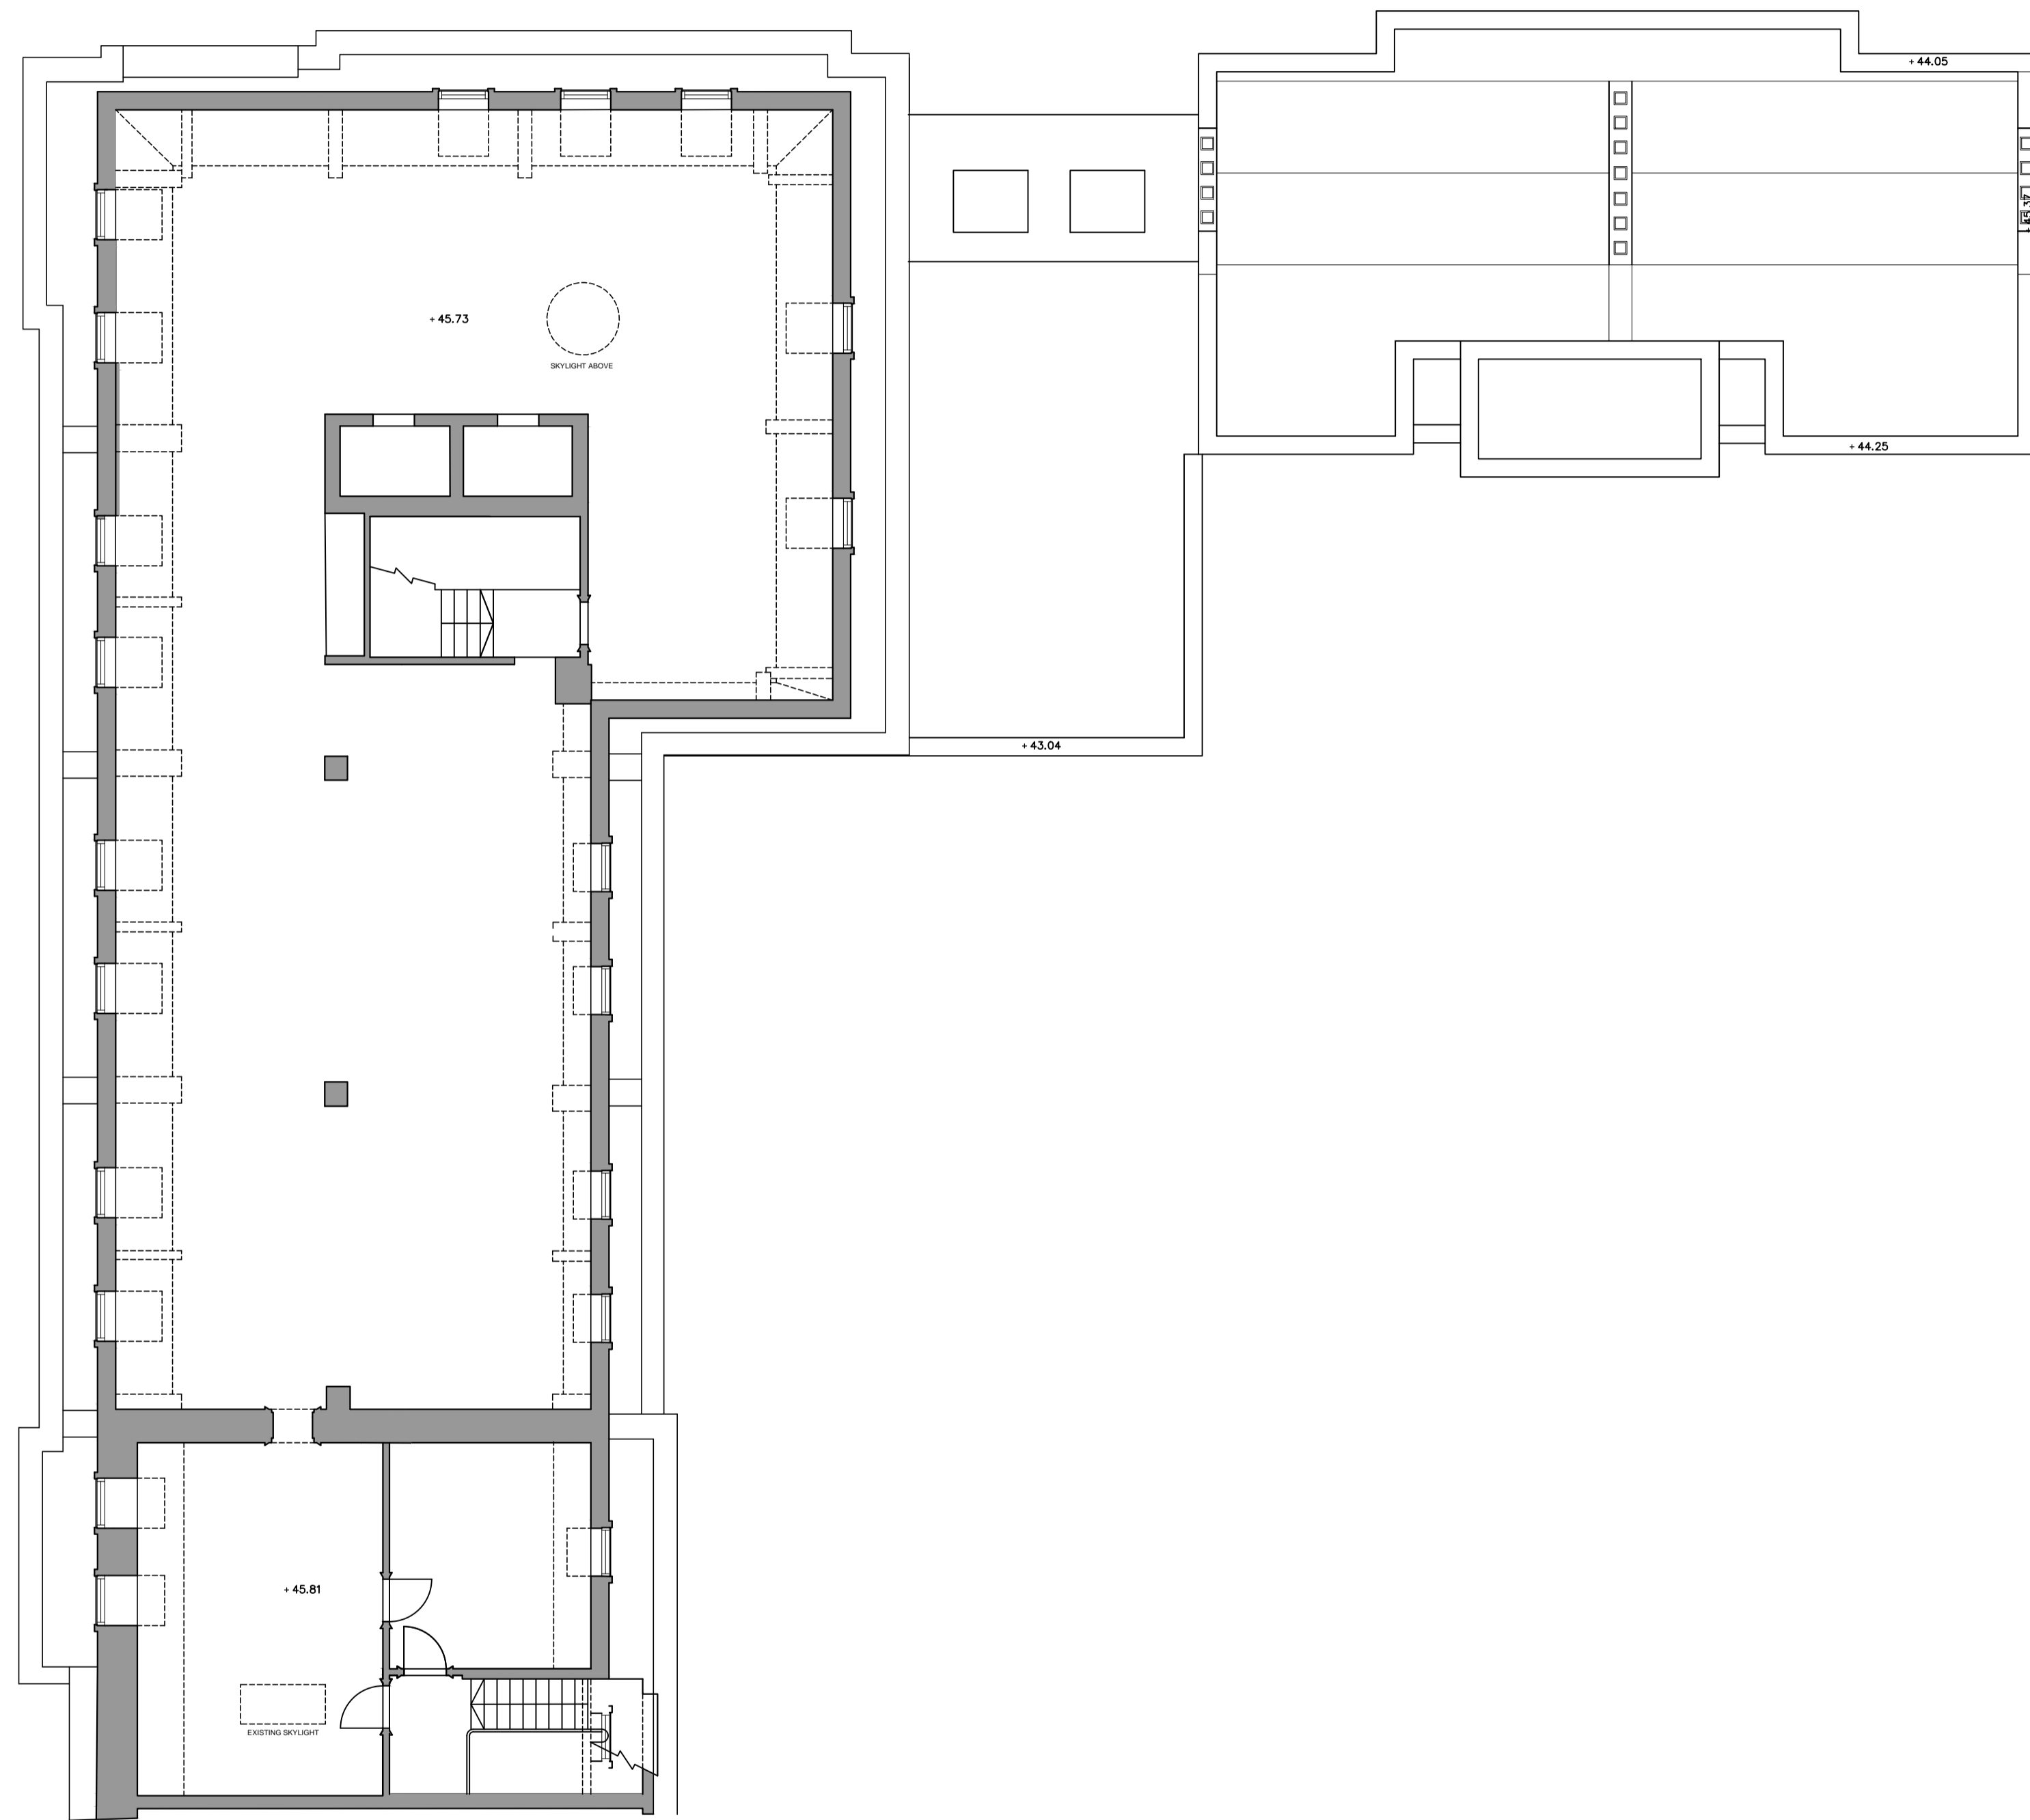

DO NOT SCALE OFF THIS DRAWING
REPORT ANY ERRORS OR
DISCREPANCIES TO THE
ARCHITECT PROMPTLY

Metres

No	Date	By	Comments

Revision Notes

Status: **PLANNING**

Client: Project Quad Ltd

Job: 6-10 Cambridge Terrace
Regents Park
London NW1

Drawing Title: **FOURTH FLOOR
EXISTING**

Scale: 1:100 @ A1 - 1:200 @ A3
Date: March 15 Drawn: Chkd:

MOXLEY
ARCHITECTS

47 Clapham High St London SW4 7TL www.moxley.co.uk
T +44 (0) 7720 8968 F +44 (0) 7627 2533 E info@moxley.co.uk