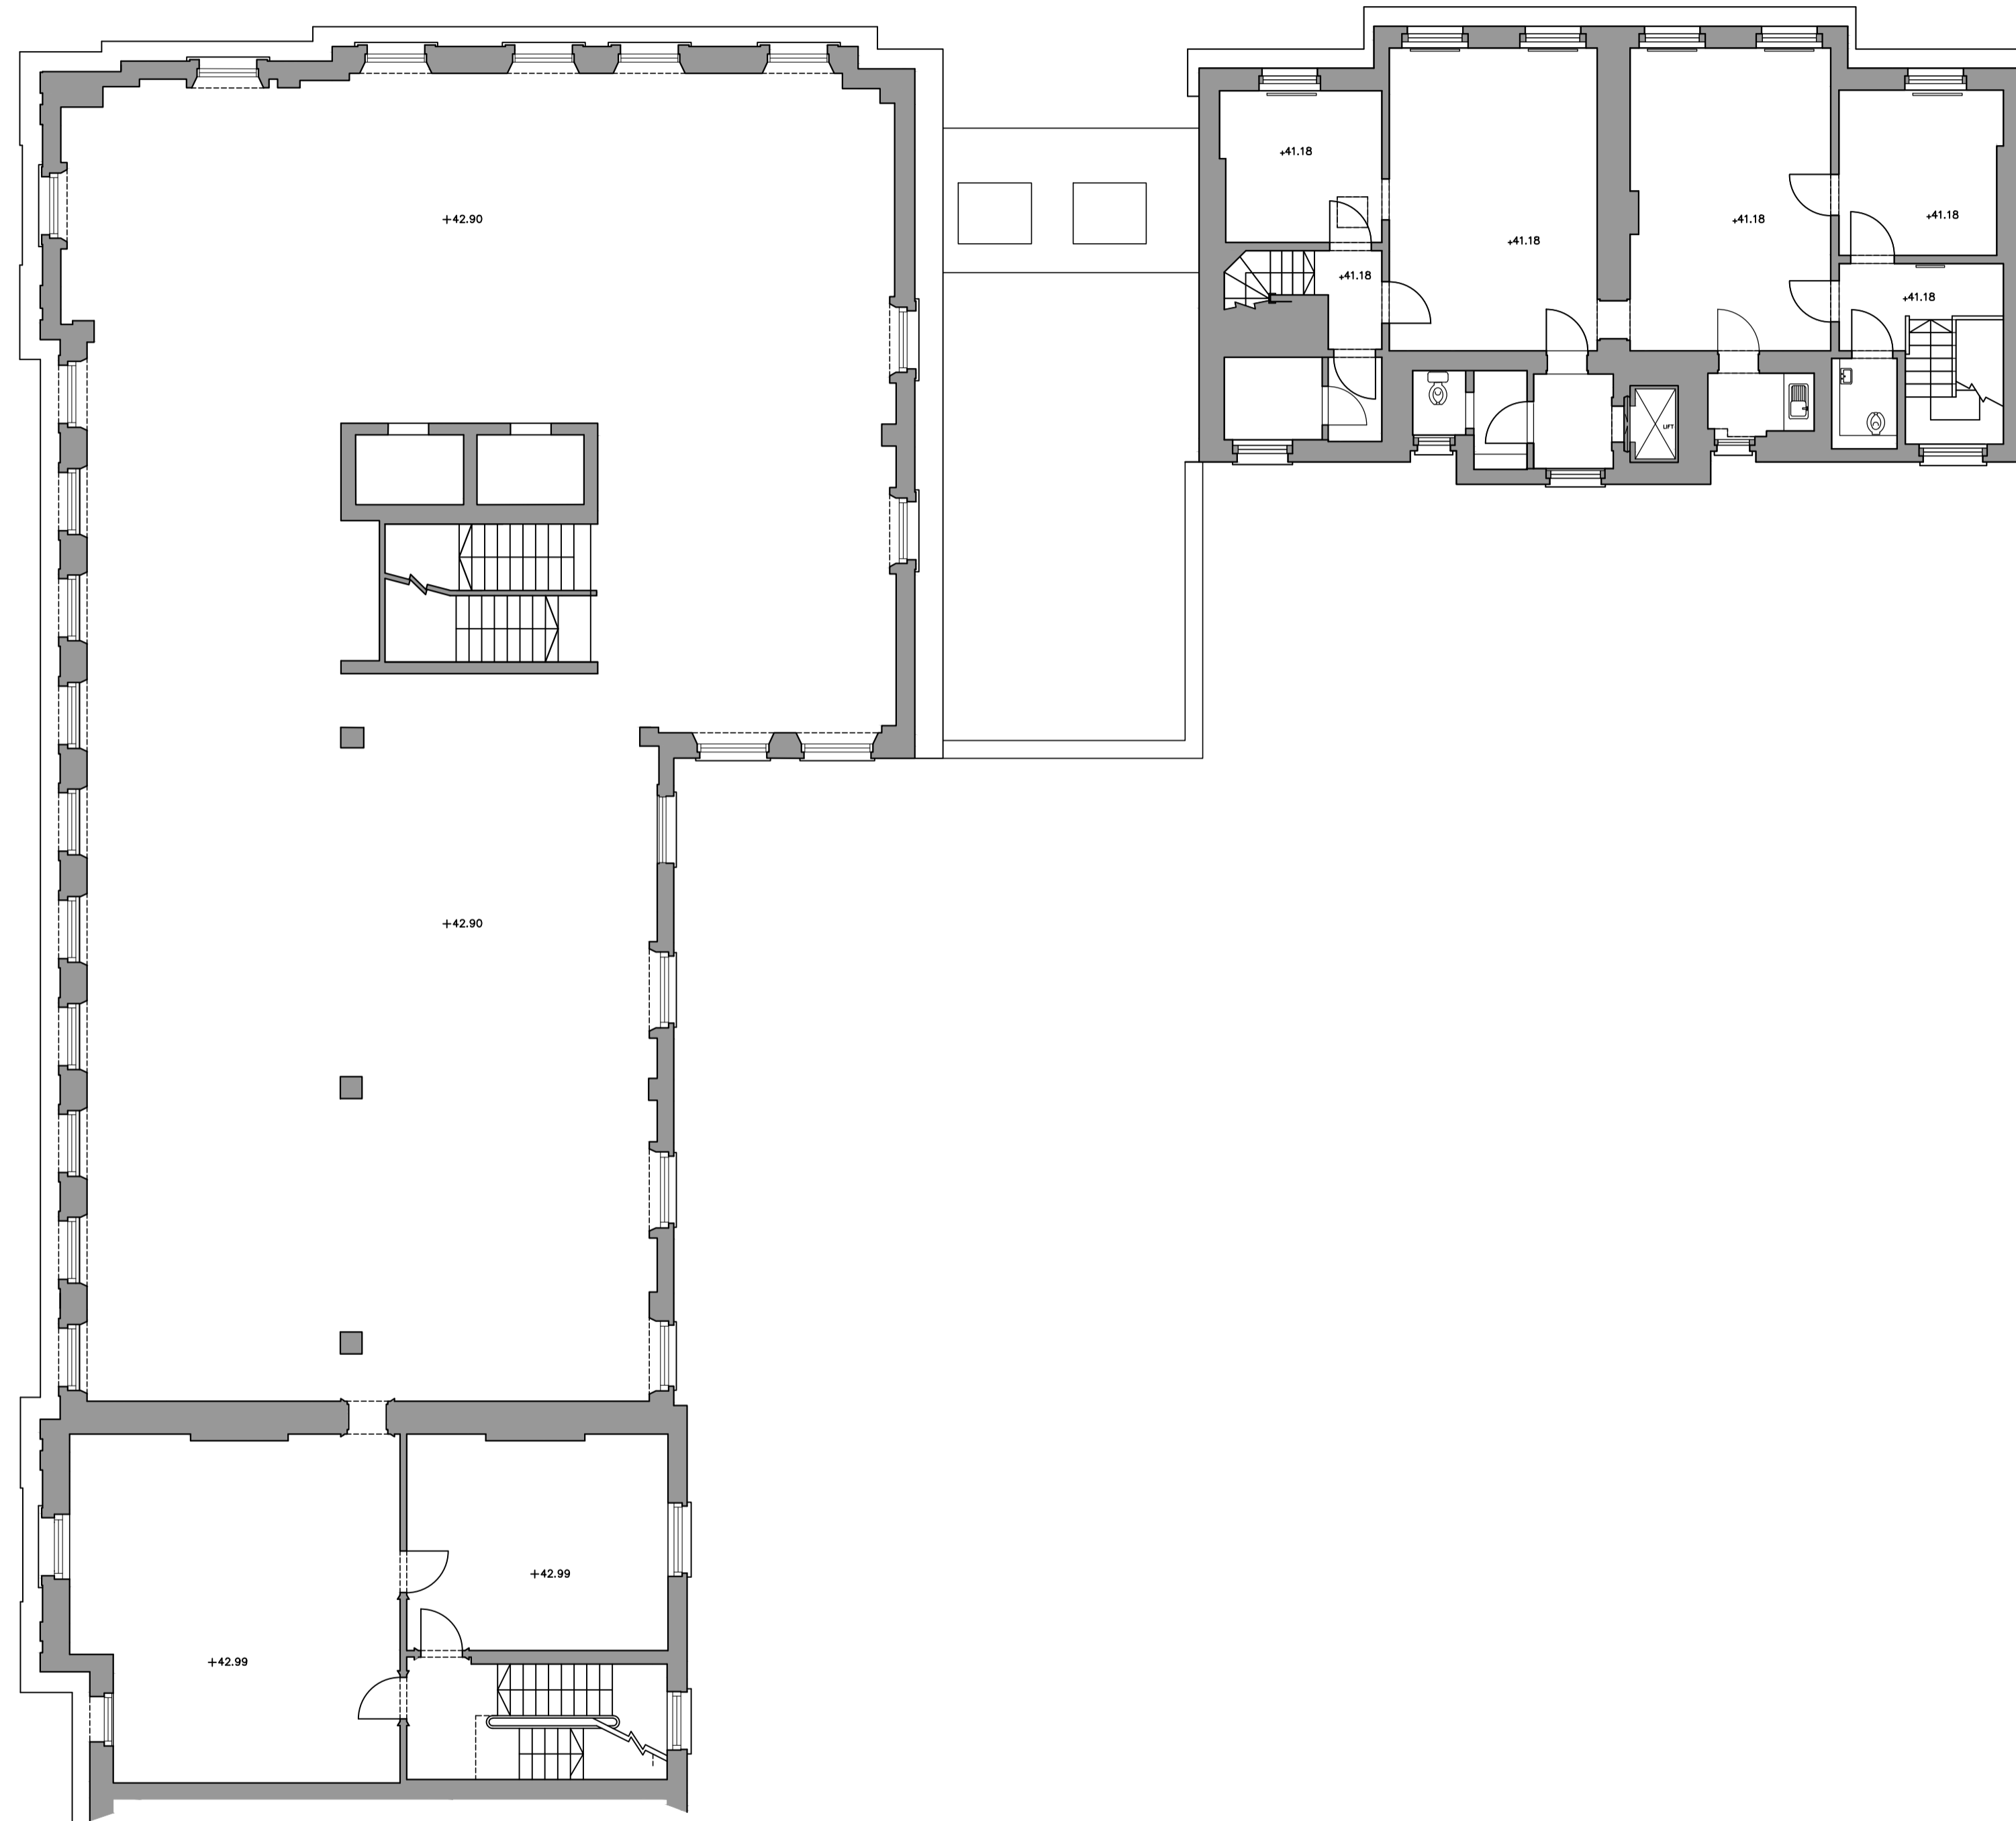

DO NOT SCALE OFF THIS DRAWING
REPORT ANY ERRORS OR
DISCREPANCIES TO THE
ARCHITECT PROMPTLY

No	Date	By	Comments

Revision Notes

Status: **PLANNING**

Client:
Project Quad Ltd

Job:
6-10 Cambridge Terrace
Regents Park
London NW1

Drawing Title:
THIRD FLOOR
EXISTING

Scale: 1:100 @ A1 - 1:200 @ A3
Date: March 15 Drawn: Chkd:

MOXLEY
ARCHITECTS

47 Clapham High St T +44 (0) 7720 8968
London SW4 7TL F +44 (0) 7627 2533
www.moxley.co.uk E info@moxley.co.uk