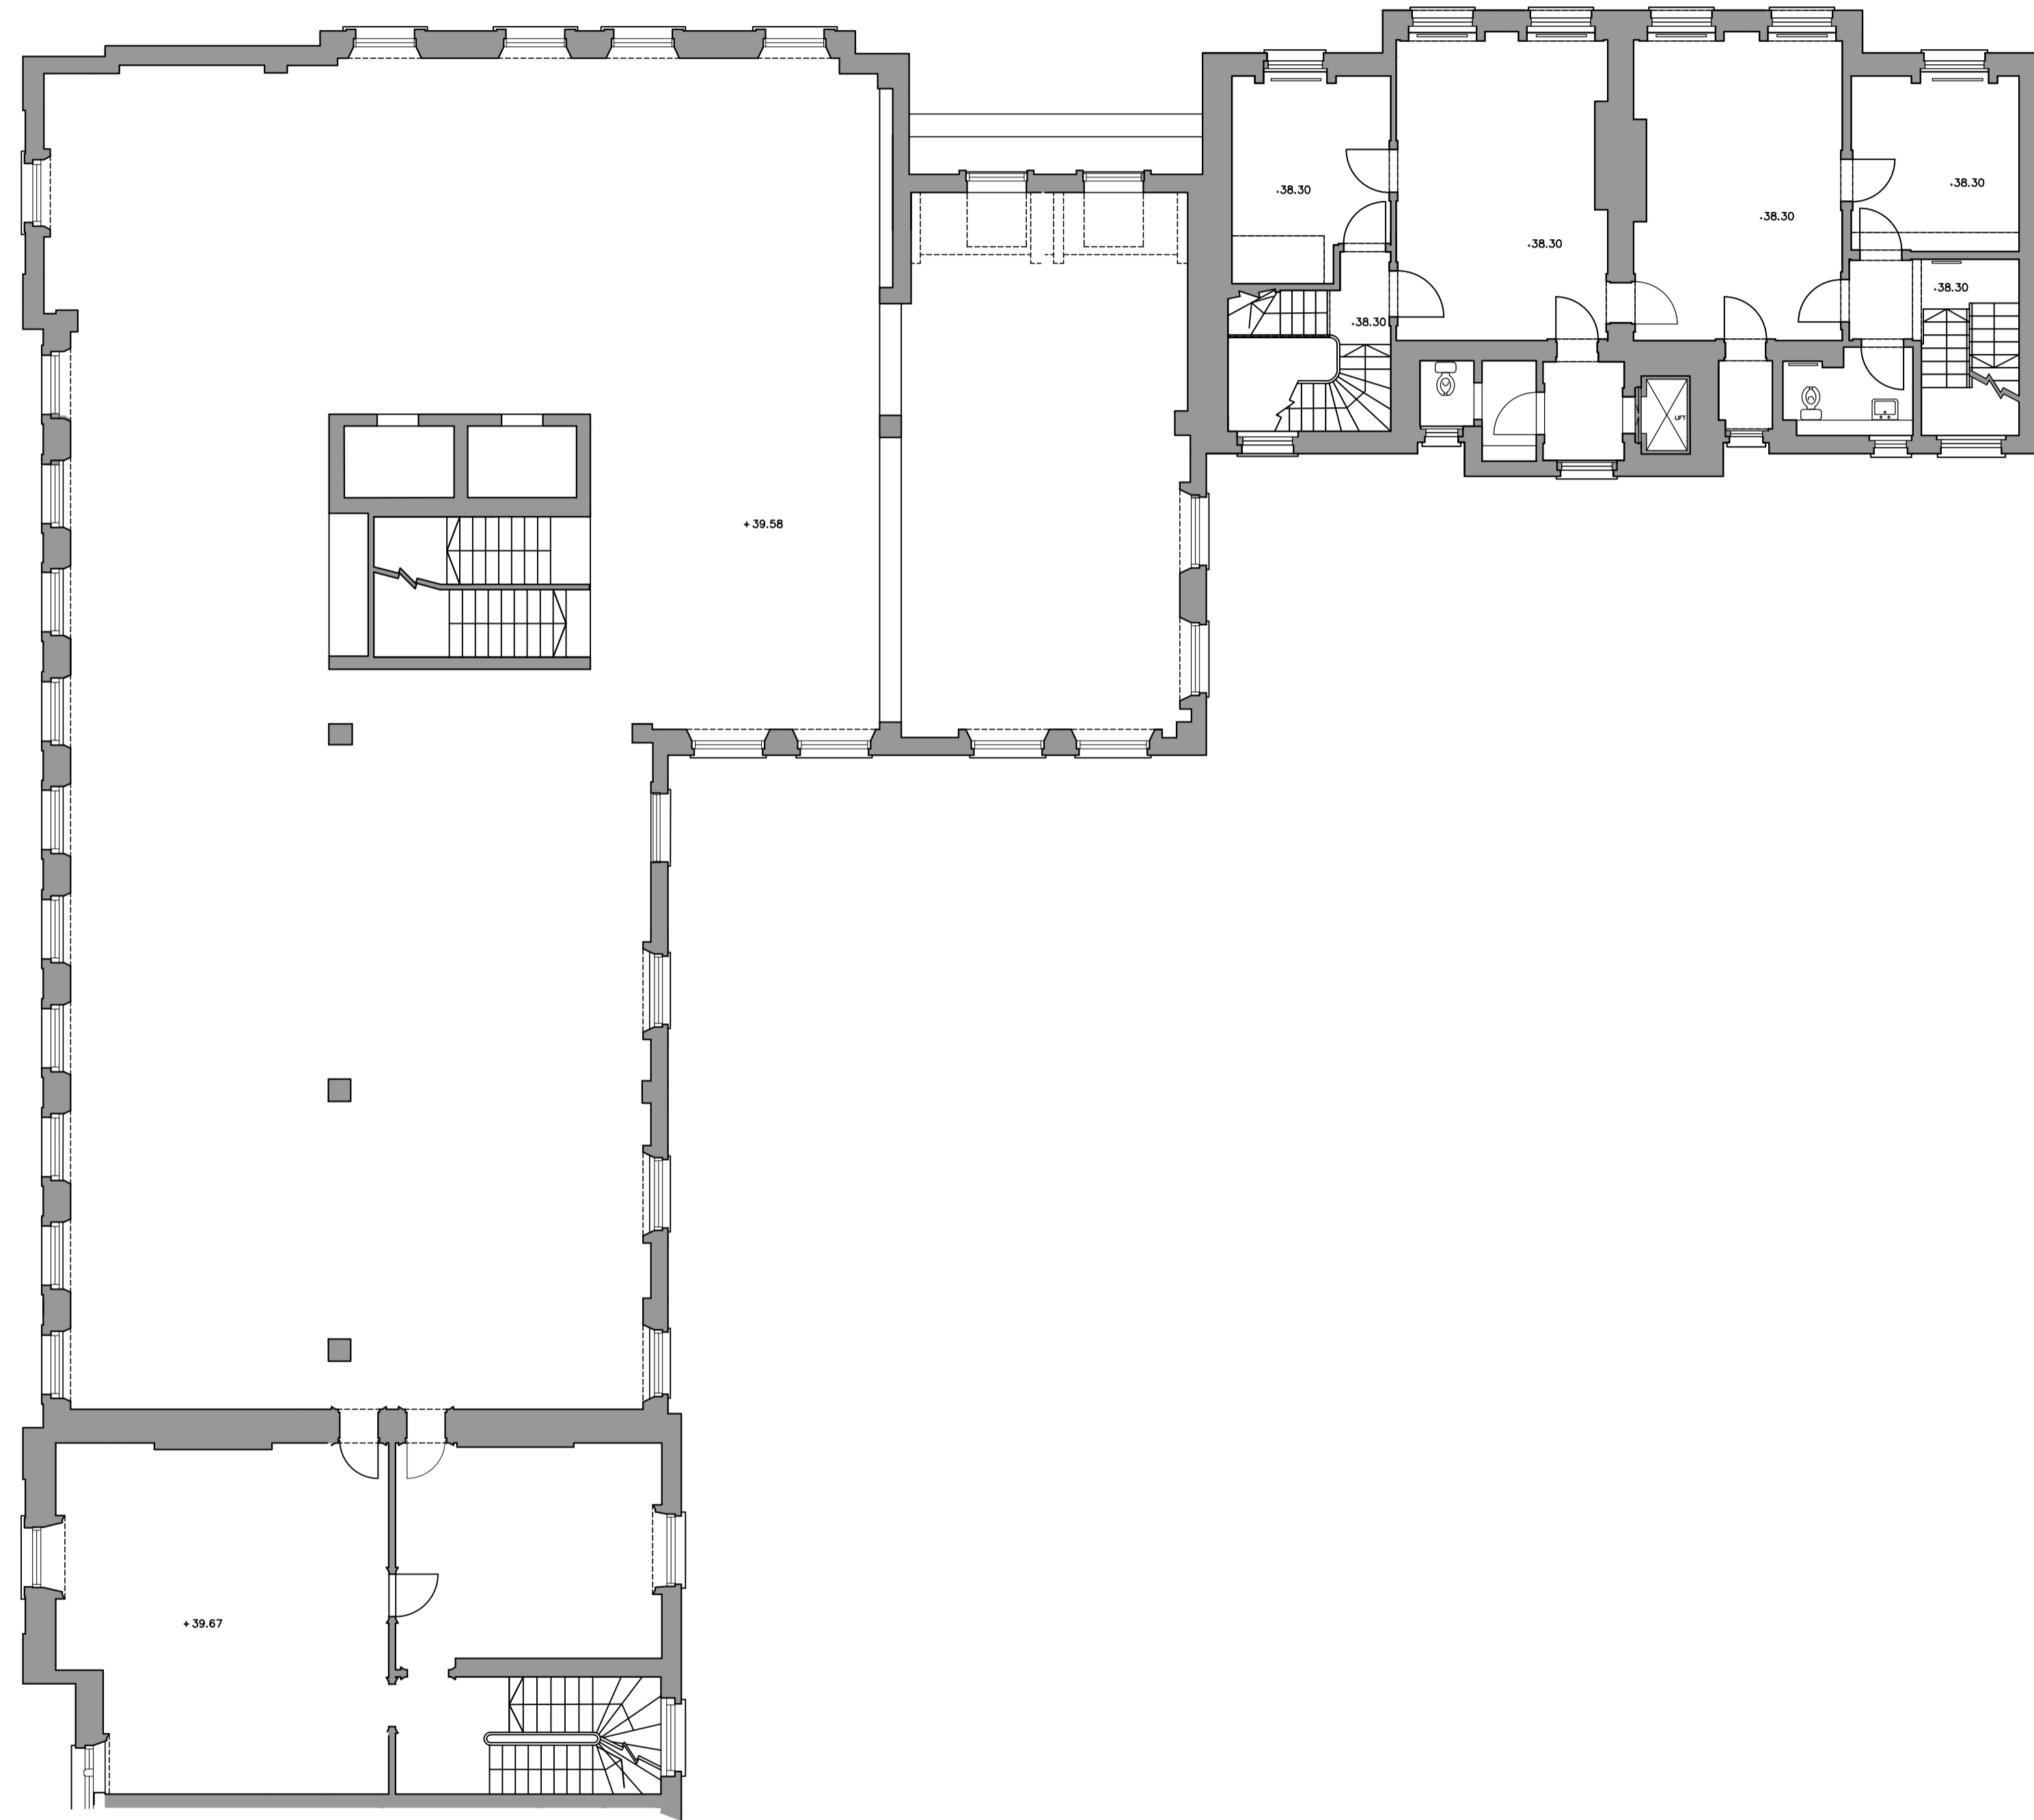

DO NOT SCALE OFF THIS DRAWING
REPORT ANY ERRORS OR
DISCREPANCIES TO THE
ARCHITECT PROMPTLY

No	Date	By	Comments

Revision Notes

Status: **PLANNING**

Client:
Project Quad Ltd

Job:
6-10 Cambridge Terrace
Regents Park
London NW1

Drawing Title:
**SECOND FLOOR
EXISTING**

Scale: 1:100 @ A1 - 1:200 @ A3
Date: March 15 Drawn: Chkd:

MOXLEY
ARCHITECTS

47 Clapham High St T +44 (0) 7720 8968
London SW4 7TL F +44 (0) 7627 2533
www.moxley.co.uk E info@moxley.co.uk