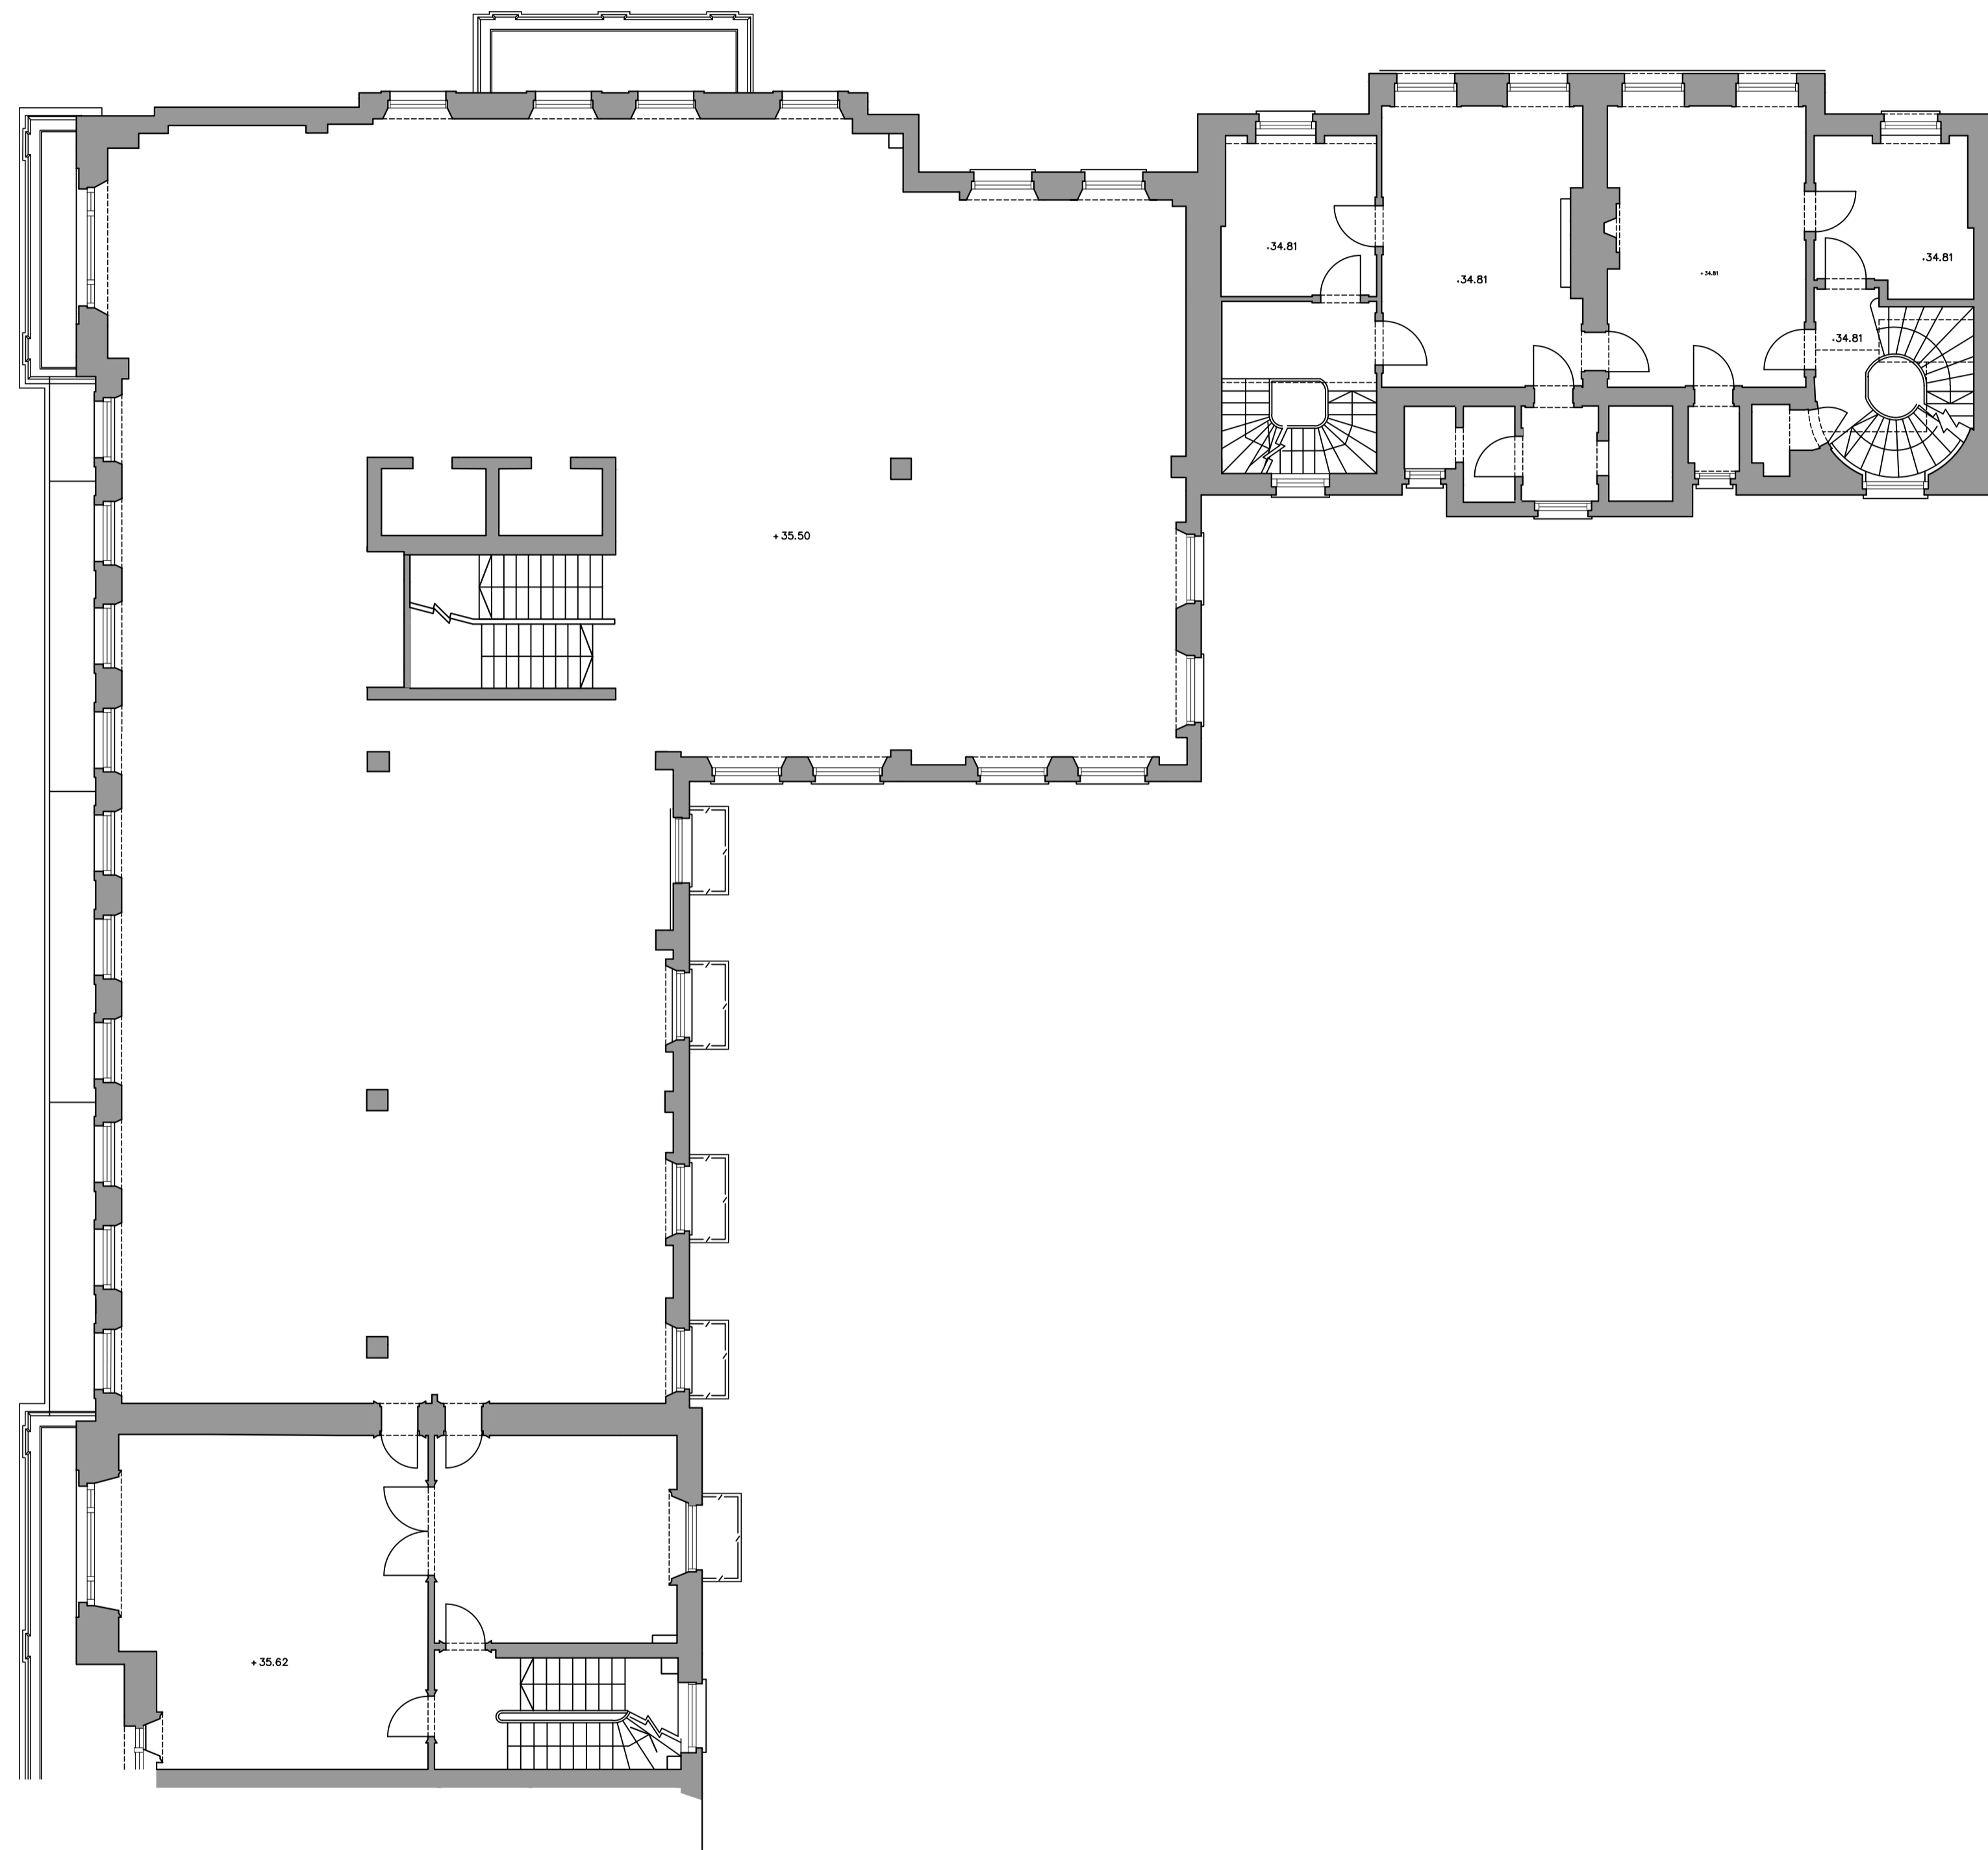

DO NOT SCALE OFF THIS DRAWING  
REPORT ANY ERRORS OR  
DISCREPANCIES TO THE  
ARCHITECT PROMPTLY

No	Date	By	Comments

Revision Notes

Status: **PLANNING**

Client:  
Project Quad Ltd

Job:  
6-10 Cambridge Terrace  
Regents Park  
London NW1

Drawing Title:  
FIRST FLOOR  
EXISTING

Scale: 1:100 @ A1 - 1:200 @ A3  
Date: March 15 Drawn: Chkd:

**MOXLEY**  
ARCHITECTS

47 Clapham High St London SW4 7TL www.moxley.co.uk T +44 (0) 7720 8968 F +44 (0) 7627 2533 E info@moxley.co.uk