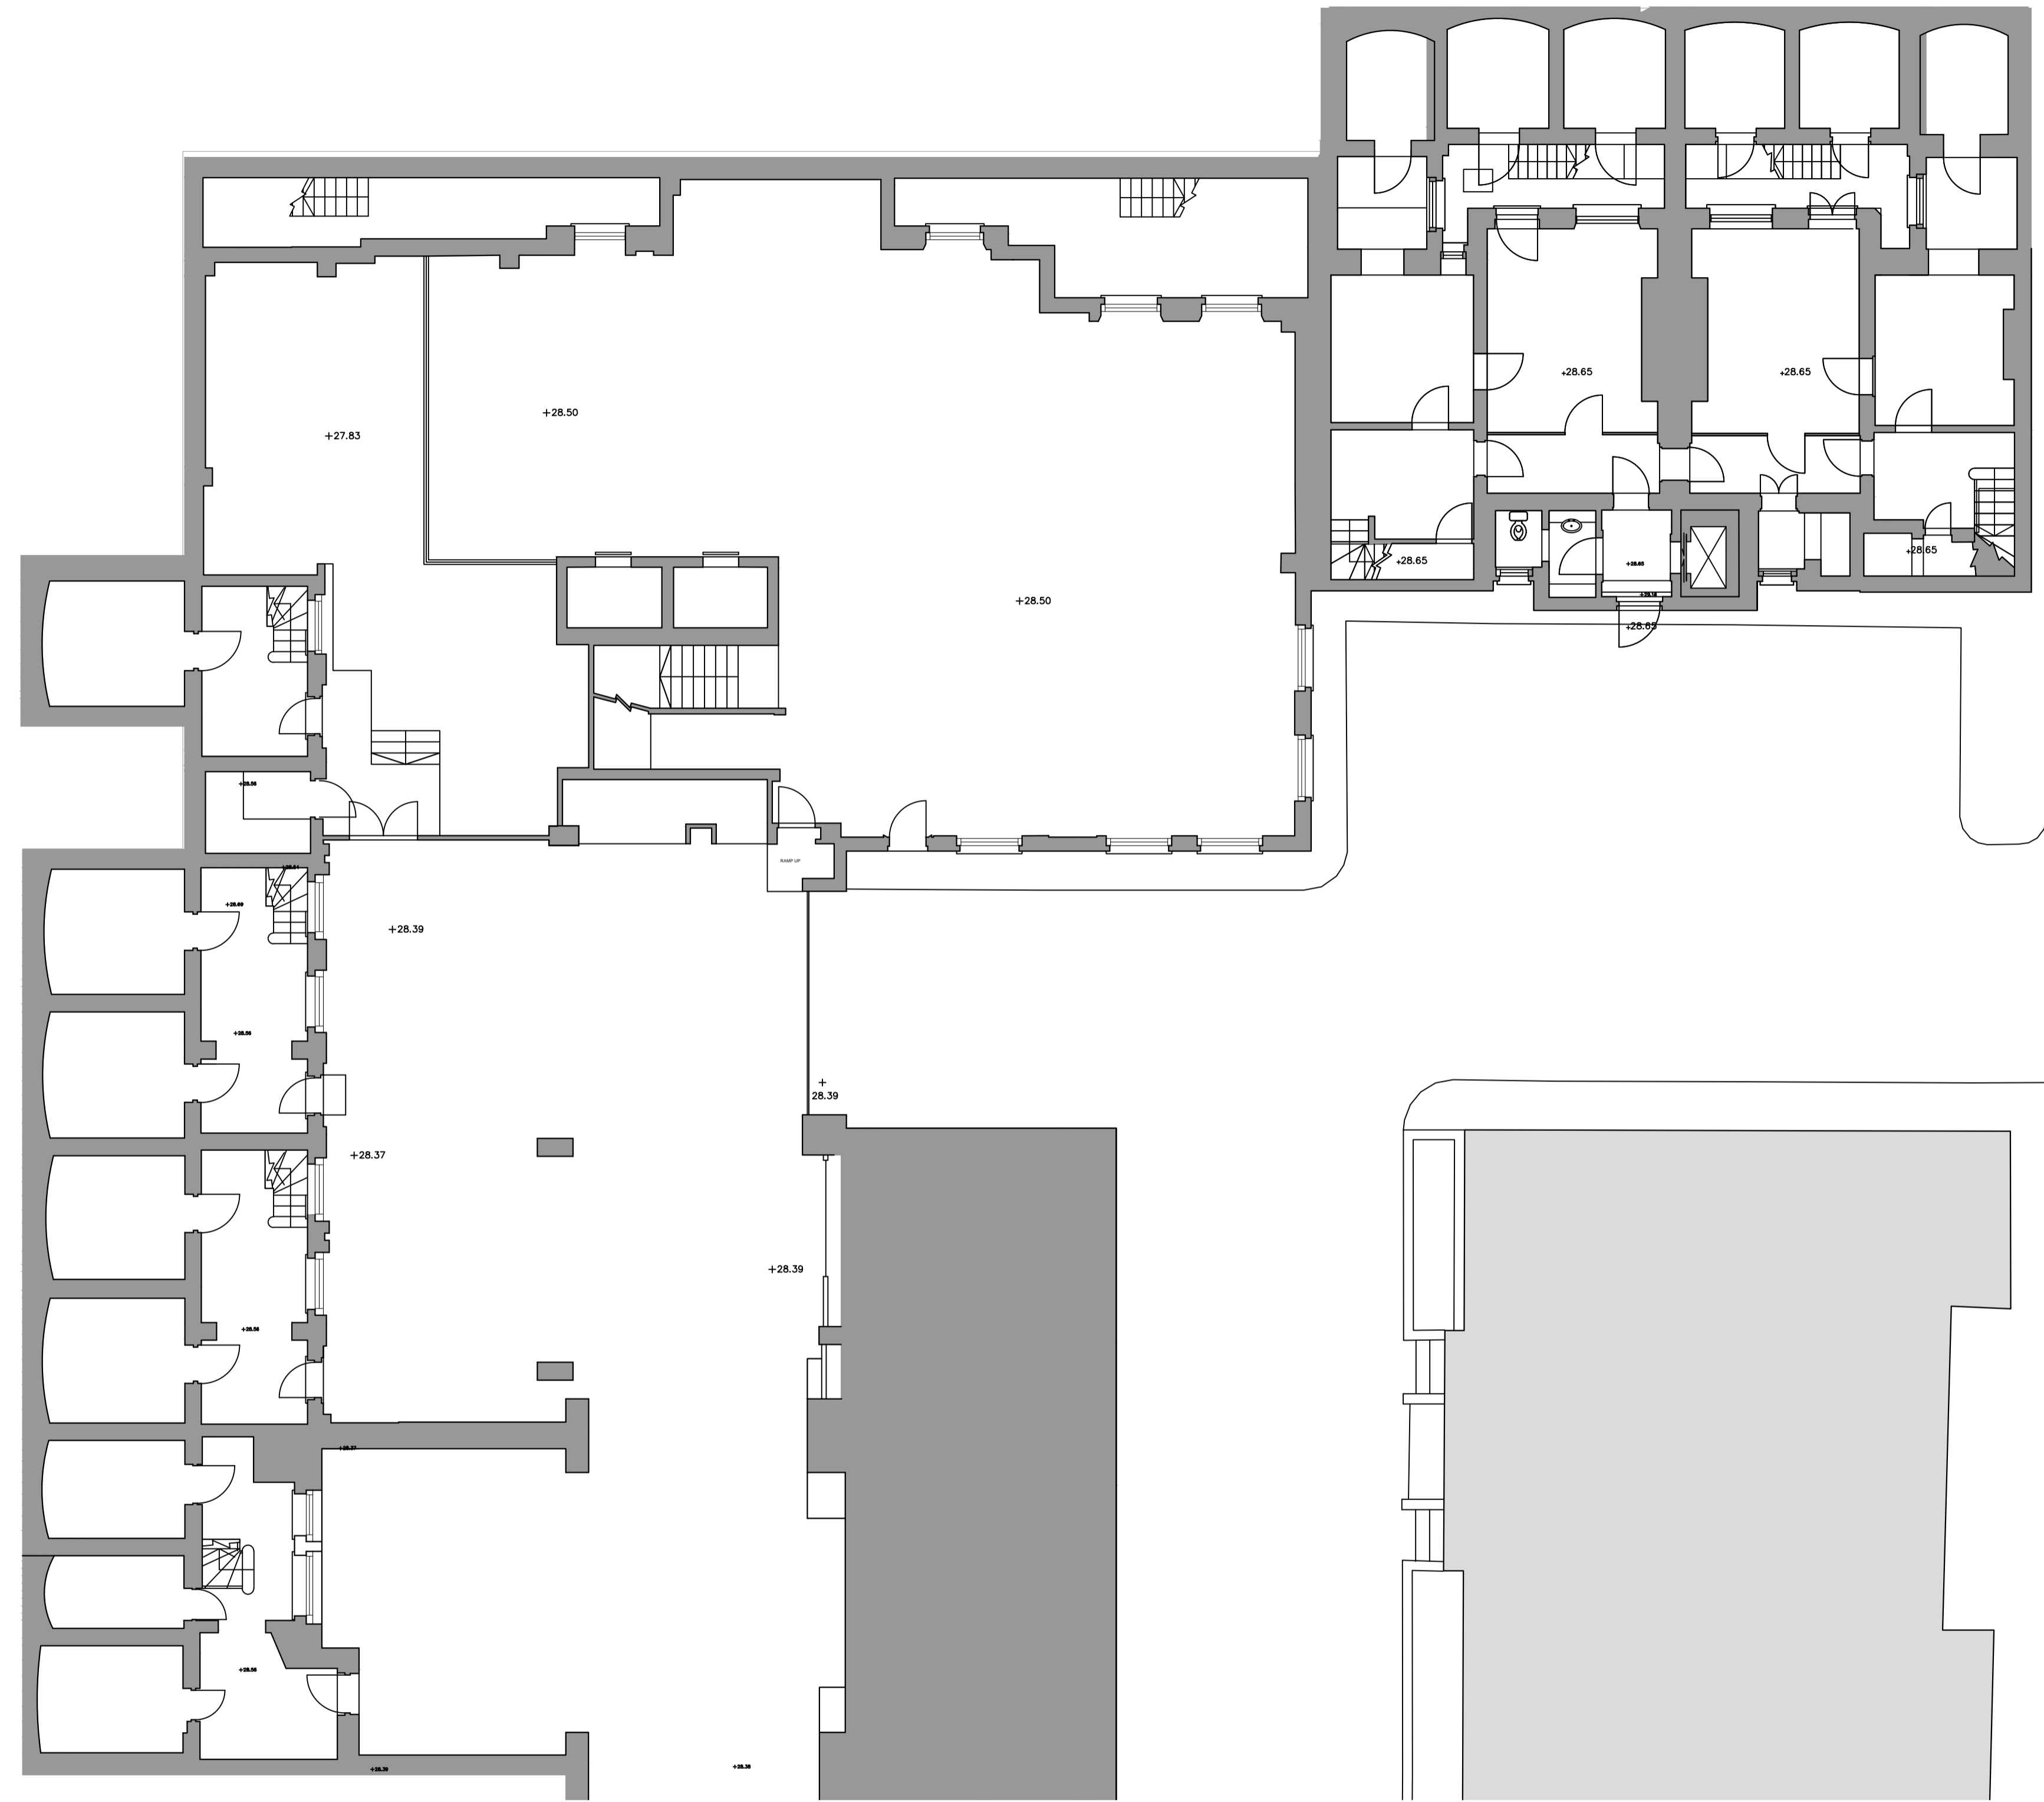

DO NOT SCALE OFF THIS DRAWING
REPORT ANY ERRORS OR
DISCREPANCIES TO THE
ARCHITECT PROMPTLY

No	Date	By	Comments

Revision Notes

Status: **PLANNING**

Client:
Project Quad Ltd

Job:
6-10 Cambridge Terrace
Regents Park
London NW1

Drawing Title:
LOWER GROUND
EXISTING

Scale: 1:100 @ A1 - 1:200 @ A3
Date: March 15 Drawn: Chkd:

MOXLEY
ARCHITECTS

47 Clapham High St London SW4 7TL www.moxley.co.uk T +44 (0) 7720 8968 F +44 (0) 7627 2533 E info@moxley.co.uk