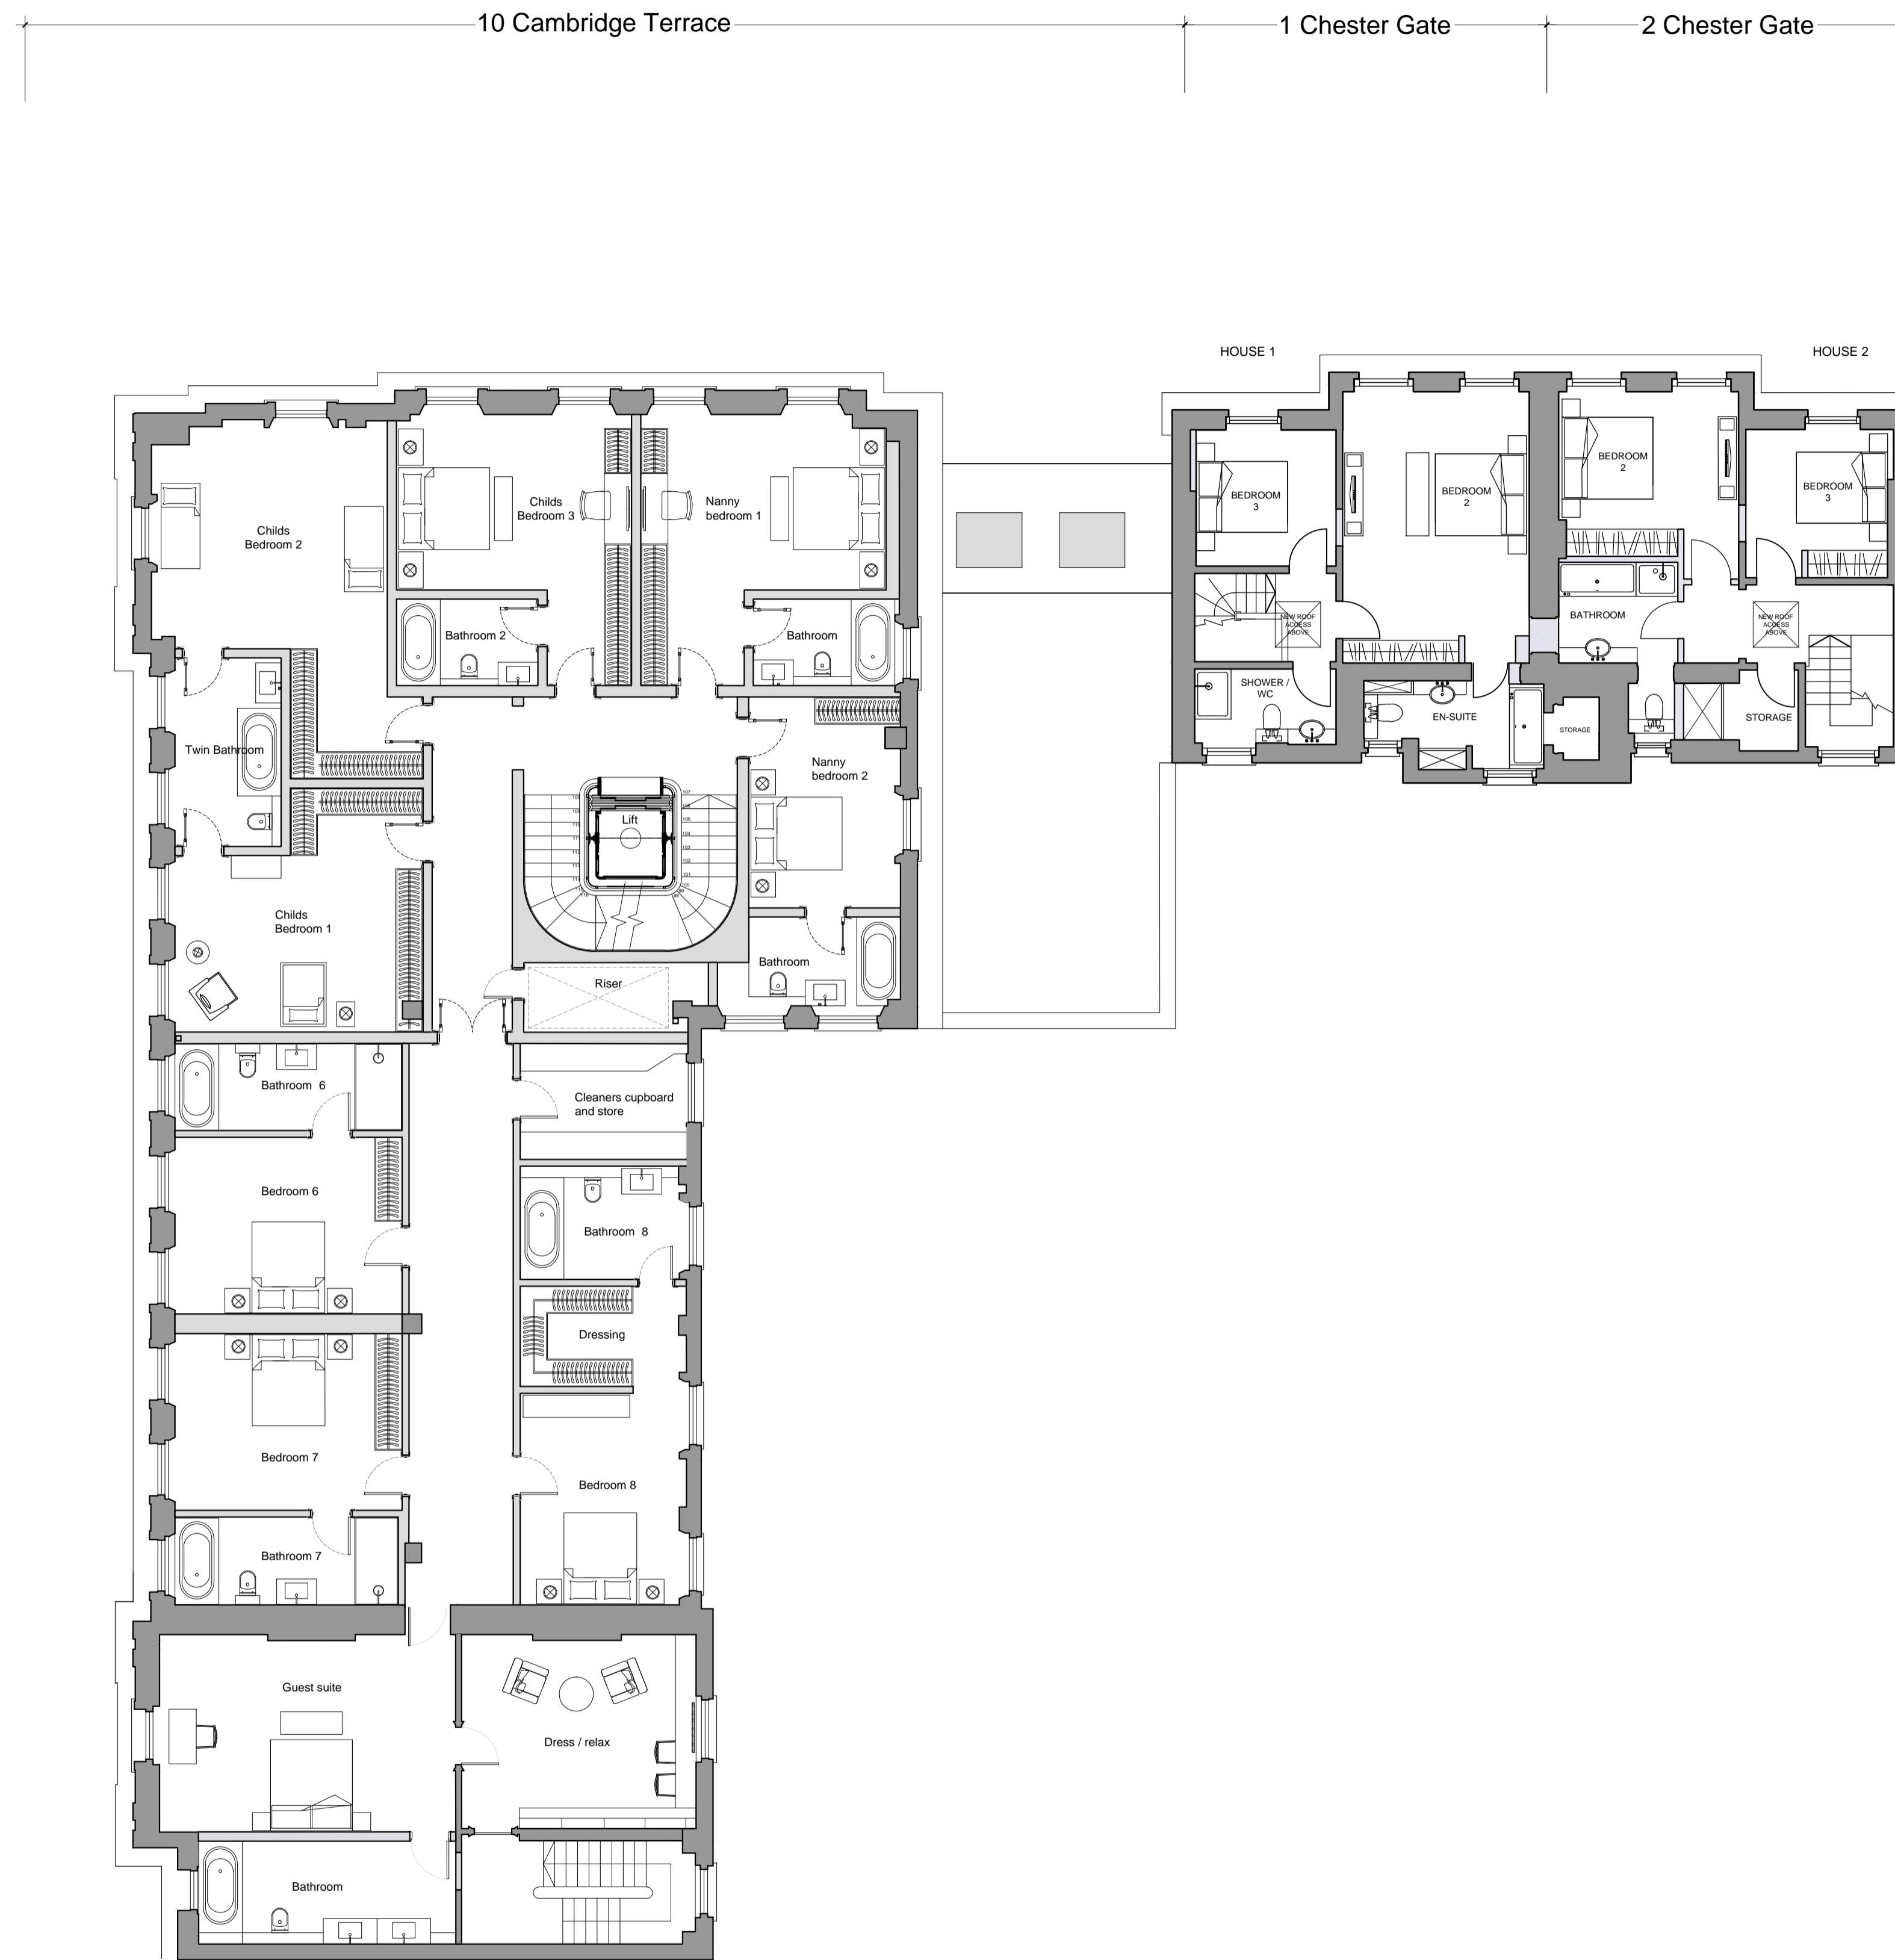

DO NOT SCALE OFF THIS DRAWING
REPORT ANY ERRORS OR
DISCREPANCIES TO THE
ARCHITECT PROMPTLY

10 Cambridge Terrace

9 Cambridge Terrace

8 Cambridge Terrace

7 Cambridge Terrace

6 Cambridge Terrace

No	Date	By	Comments

Revision Notes	
Status: PLANNING	
Client: Project Quad Ltd	
Job: 6-10 Cambridge Terrace Regents Park London NW1	
Drawing Title: THIRD FLOOR PROPOSED	
Scale: 1:100 @ A1 - 1:200 @ A3	
Date: March 2015	Drawn: Chkd: