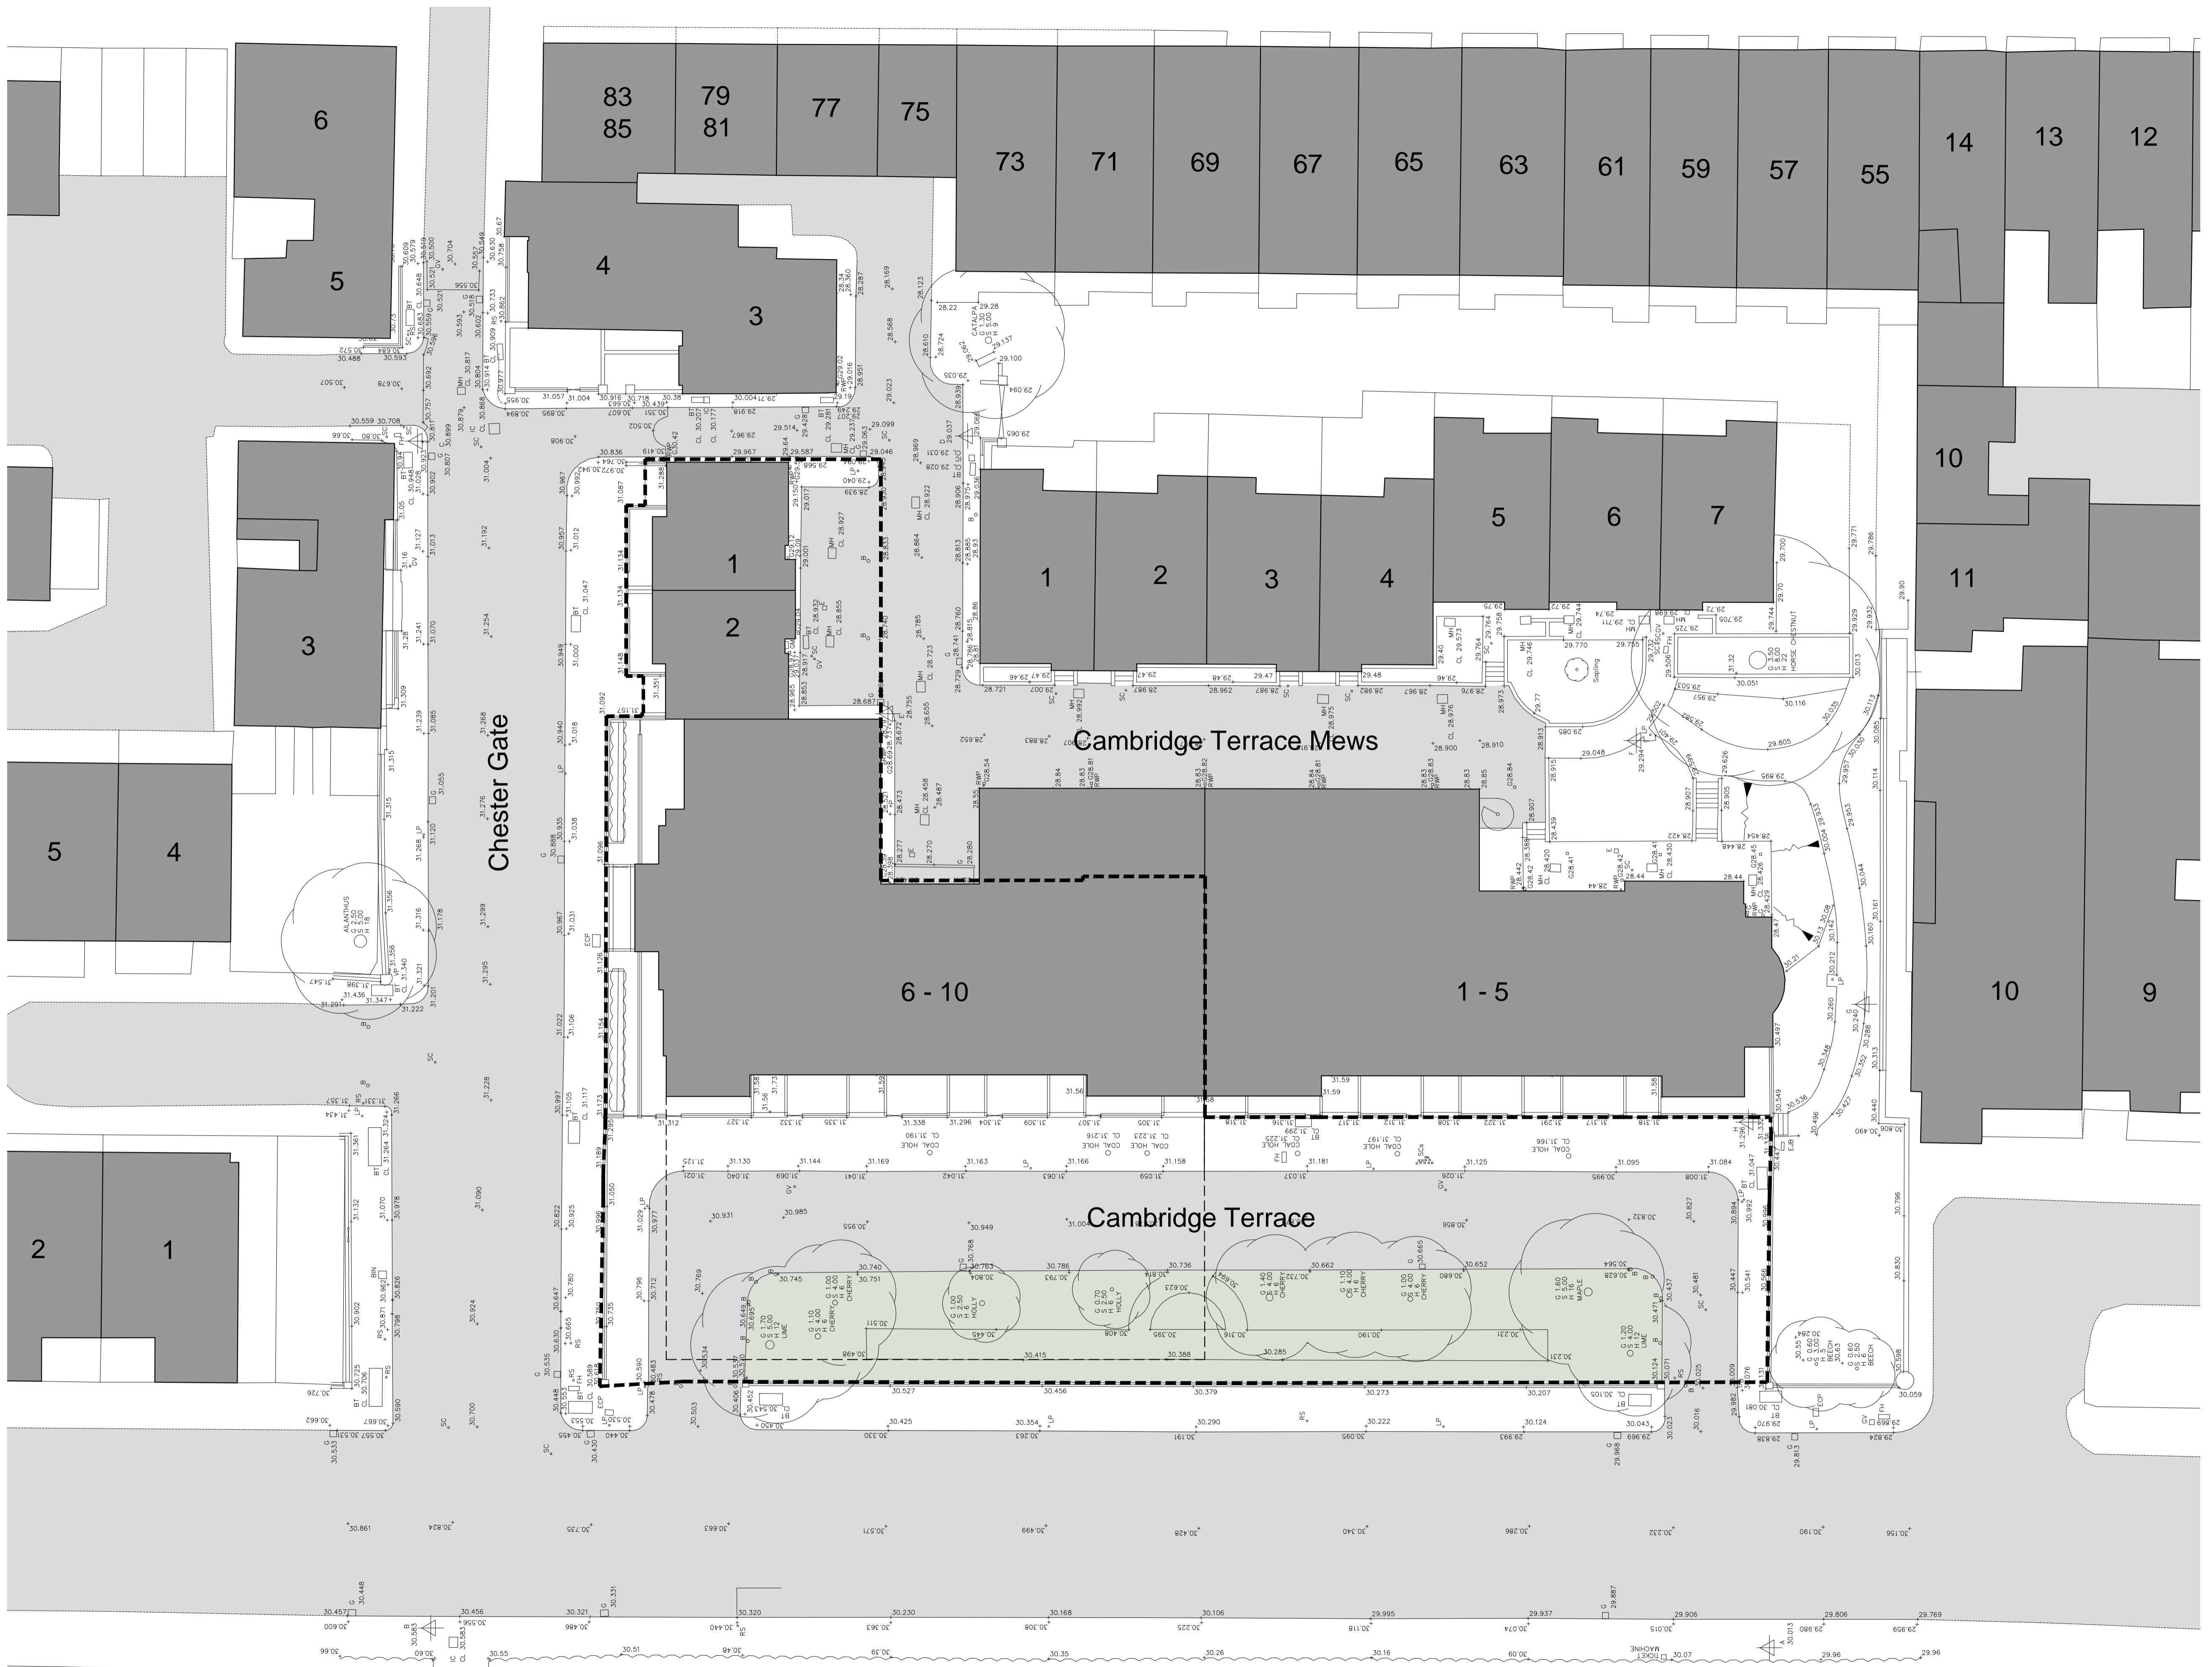

DO NOT SCALE OFF THIS DRAWING  
 REPORT ANY ERRORS OR  
 DISCREPANCIES TO THE  
 ARCHITECT PROMPTLY

No	Date	By	Comments

**PLANNING**

Client:  
Project Quad Ltd

Job:  
6-10 Cambridge Terrace  
Regents Park  
London NW1

Drawing Title:  
EXISTING SITE PLAN

Scale: 1:200 @ A1 - 1:400 @ A3  
 Date: Feb 2015 Drawn: Chkd:

**MOXLEY**  
ARCHITECTS

47 Clapham High St  
London SW4 7TL  
www.moxley.co.uk

T +44 (0) 7720 8968  
F +44 (0) 7627 2533  
E info@moxley.co.uk