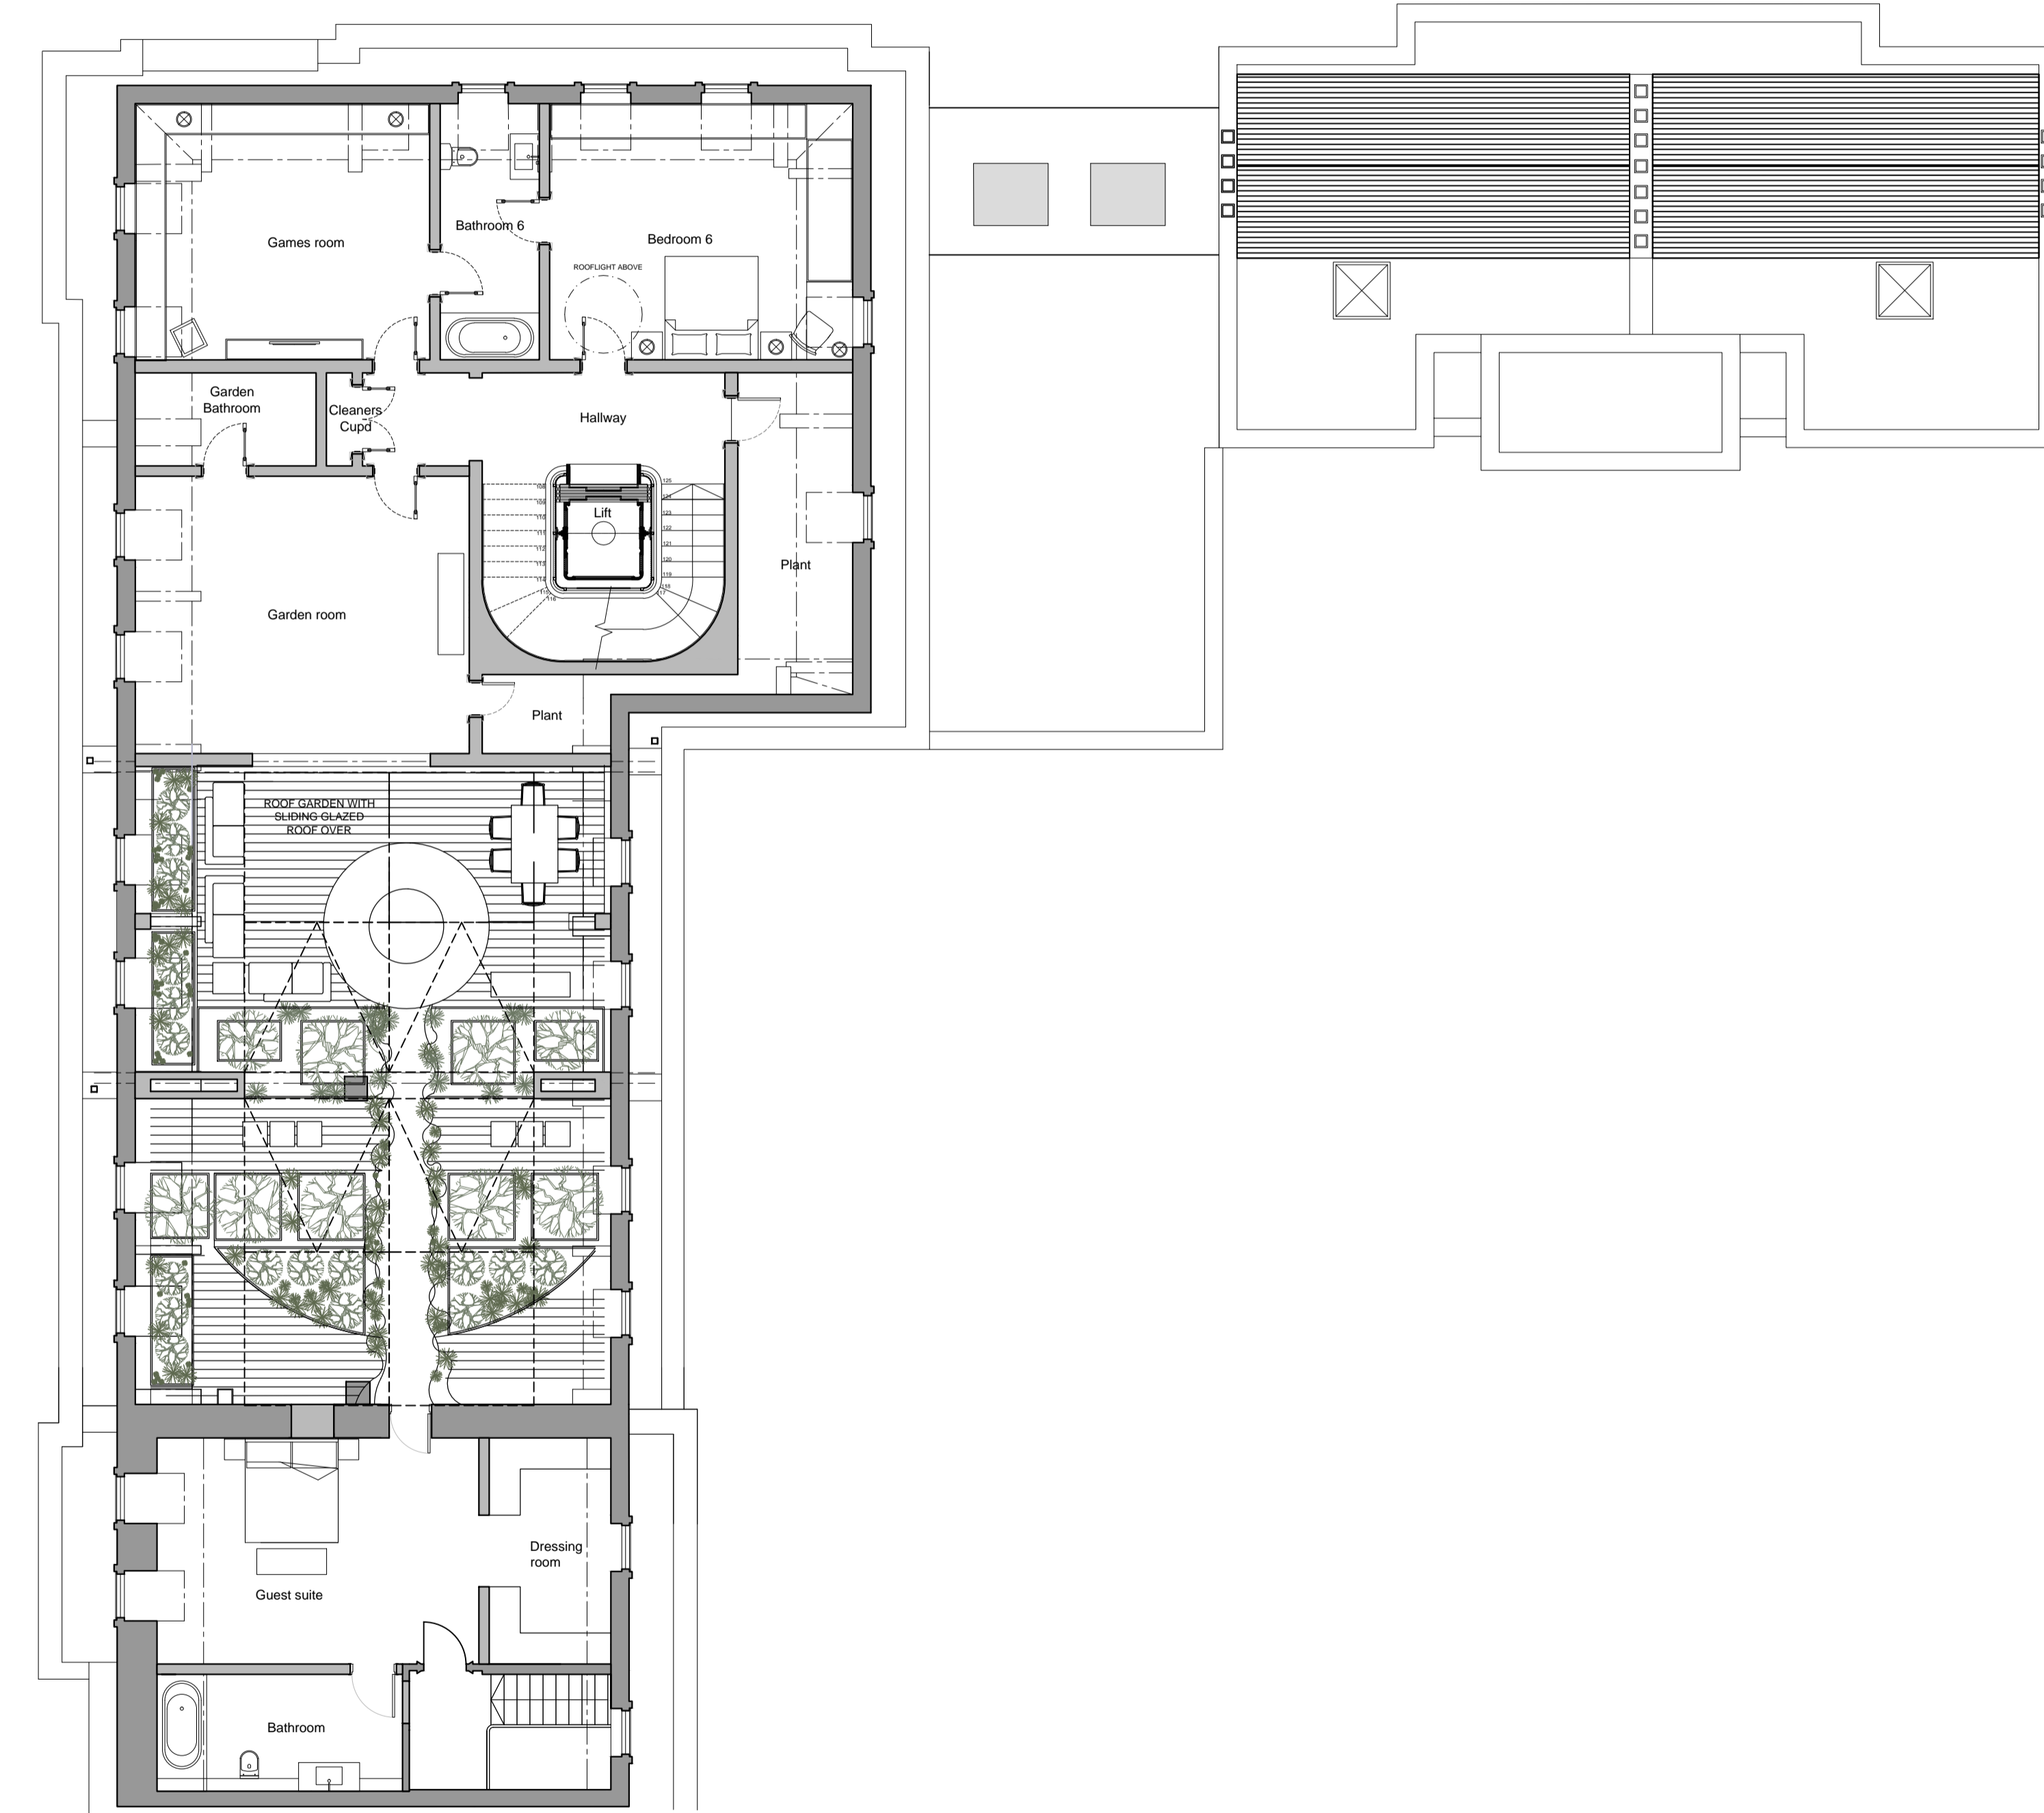

DO NOT SCALE OFF THIS DRAWING
REPORT ANY ERRORS OR
DISCREPANCIES TO THE
ARCHITECT PROMPTLY

10 Cambridge Terrace 1 Chester Gate 2 Chester Gate

10 Cambridge Terrace
9 Cambridge Terrace
8 Cambridge Terrace
7 Cambridge Terrace
6 Cambridge Terrace

No	Date	By	Comments

Revision Notes		
Status: PLANNING		
Client: Project Quad Ltd		
Job: 6-10 Cambridge Terrace Regents Park London NW1		
Drawing Title: FOURTH FLOOR PROPOSED		
Scale: 1:100 @ A1 - 1:200 @ A3		
Date: March 2015	Drawn:	Chkd: