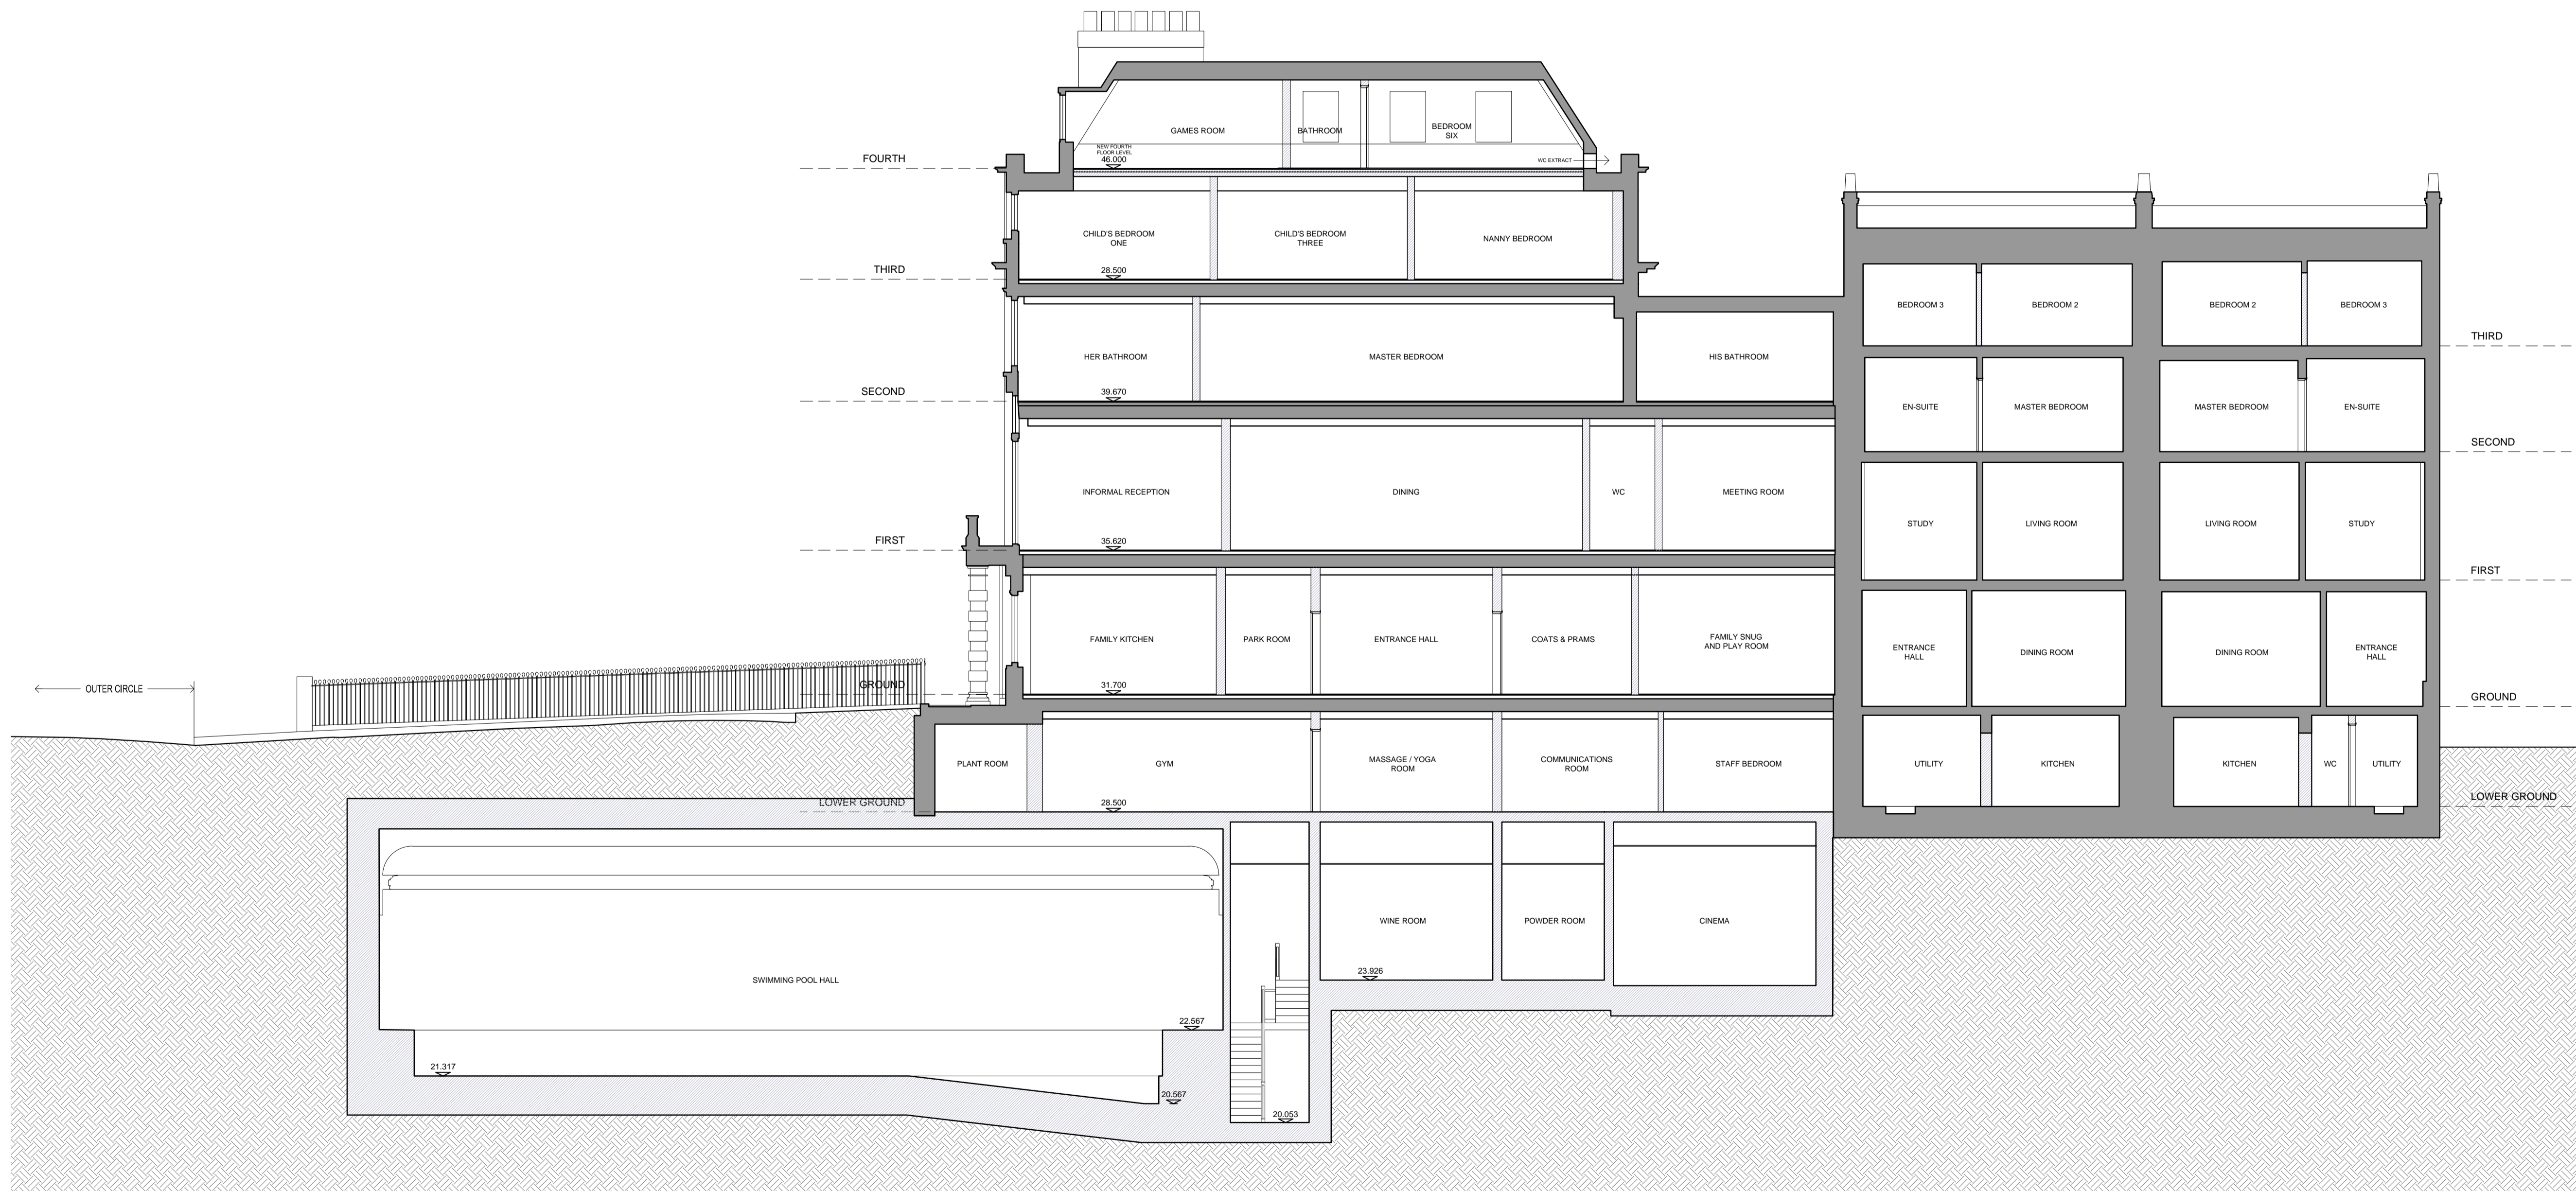

DO NOT SCALE OFF THIS DRAWING
REPORT ANY ERRORS OR
DISCREPANCIES TO THE
ARCHITECT PROMPTLY

No	Date	By	Comments

Revision Notes

Status: **PLANNING**

Client:
Project Quad Ltd

Job:
6-10 Cambridge Terrace
Regents Park
London NW1

Drawing Title:
PROPOSED SECTION BB

Scale: 1:100 @ A1 - 1:200 @ A3
Date: Feb 2015 Drawn: Chkd:

MOXLEY ARCHITECTS

47 Clapham High St London SW4 7TL
T +44 (0) 7720 8968 F +44 (0) 7627 2533
www.moxley.co.uk E info@moxley.co.uk

© Moxley Architects Limited. Reg No 2247305		
Job No:	Drawing No:	Rev:
639	3.002	A