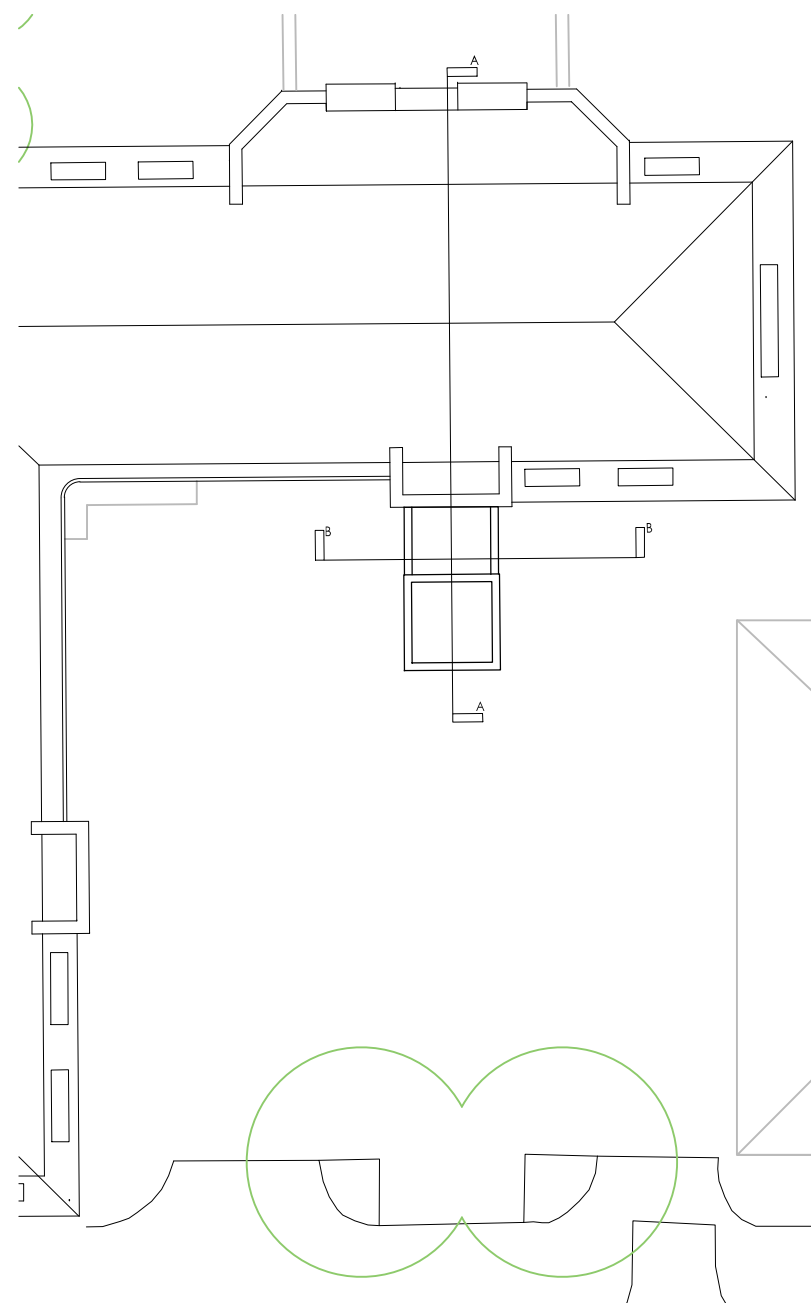

3713 SIDNEY ESTATE
ST NICHOLAS FLATS ALDENHAM STREET
NEW LIFT - FLOOR PLANS

- KEY:
-  EXISTING BUILDING
 -  NEW CONSTRUCTION
 -  NEW LIFT SHAFT

GROUND FLOOR PLAN

TYPICAL FIRST, SECOND, THIRD & FOURTH FLOOR PLANS

ROOF PLAN