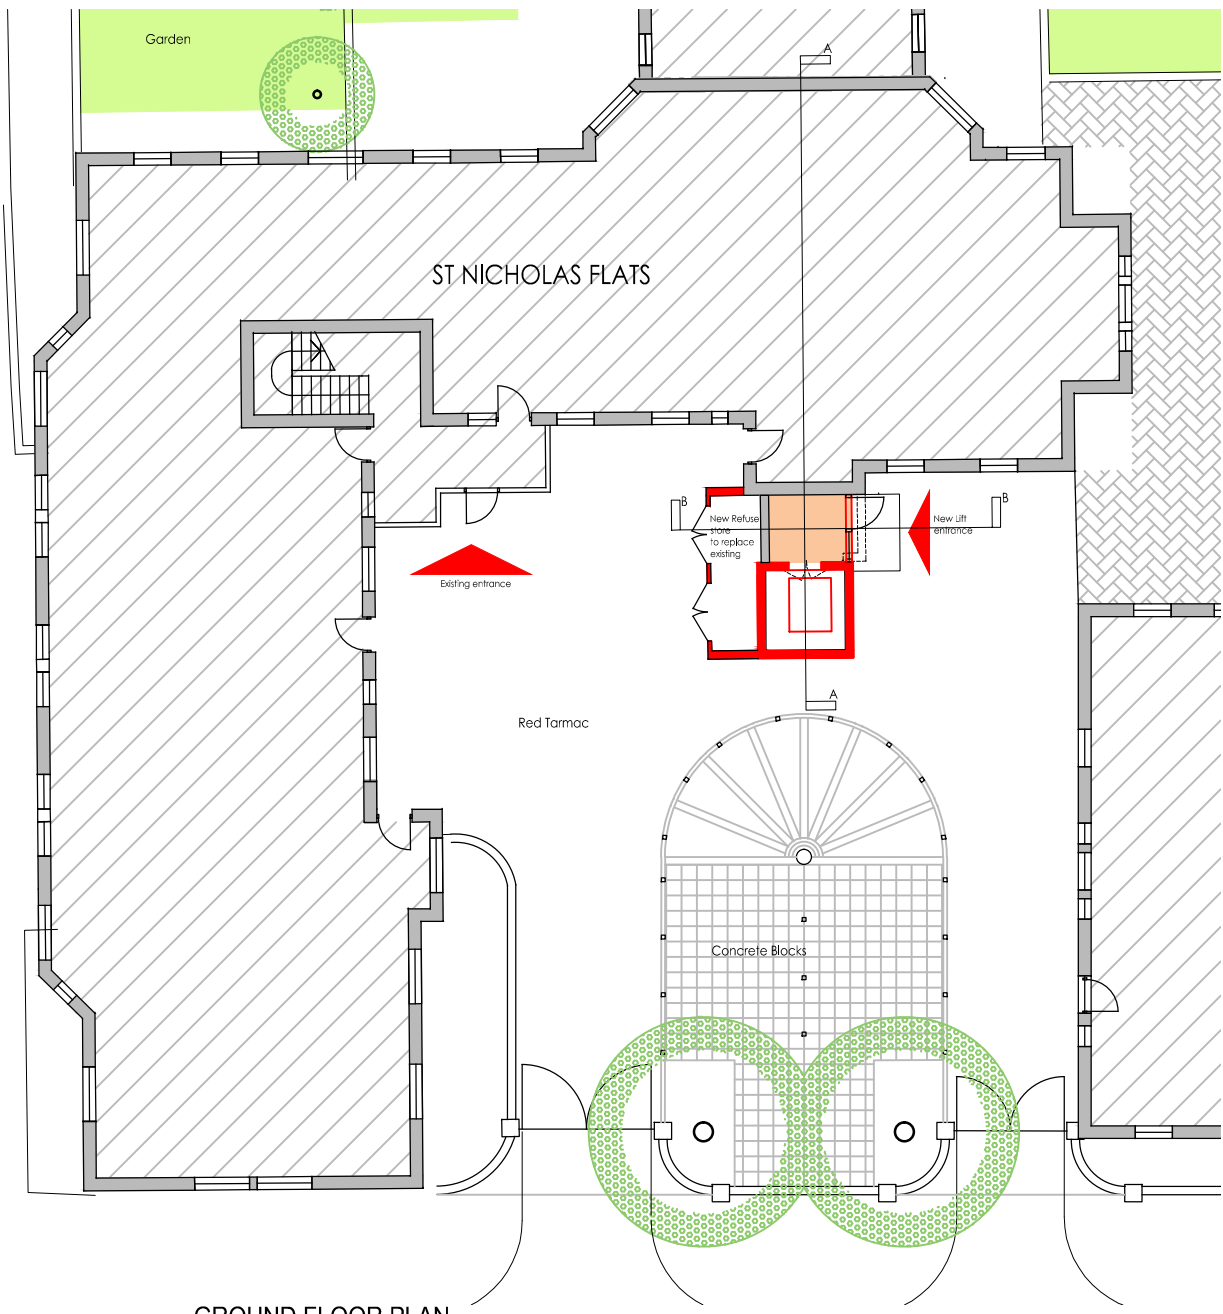

3713 SIDNEY ESTATE
ST NICHOLAS FLATS ALDENHAM STREET
NEW LIFT - FLOOR PLANS

- KEY:
-  EXISTING BUILDING
 -  NEW CONSTRUCTION
 -  NEW LIFT SHAFT

GROUND FLOOR PLAN

TYPICAL FIRST, SECOND, THIRD & FOURTH FLOOR PLANS

ROOF PLAN