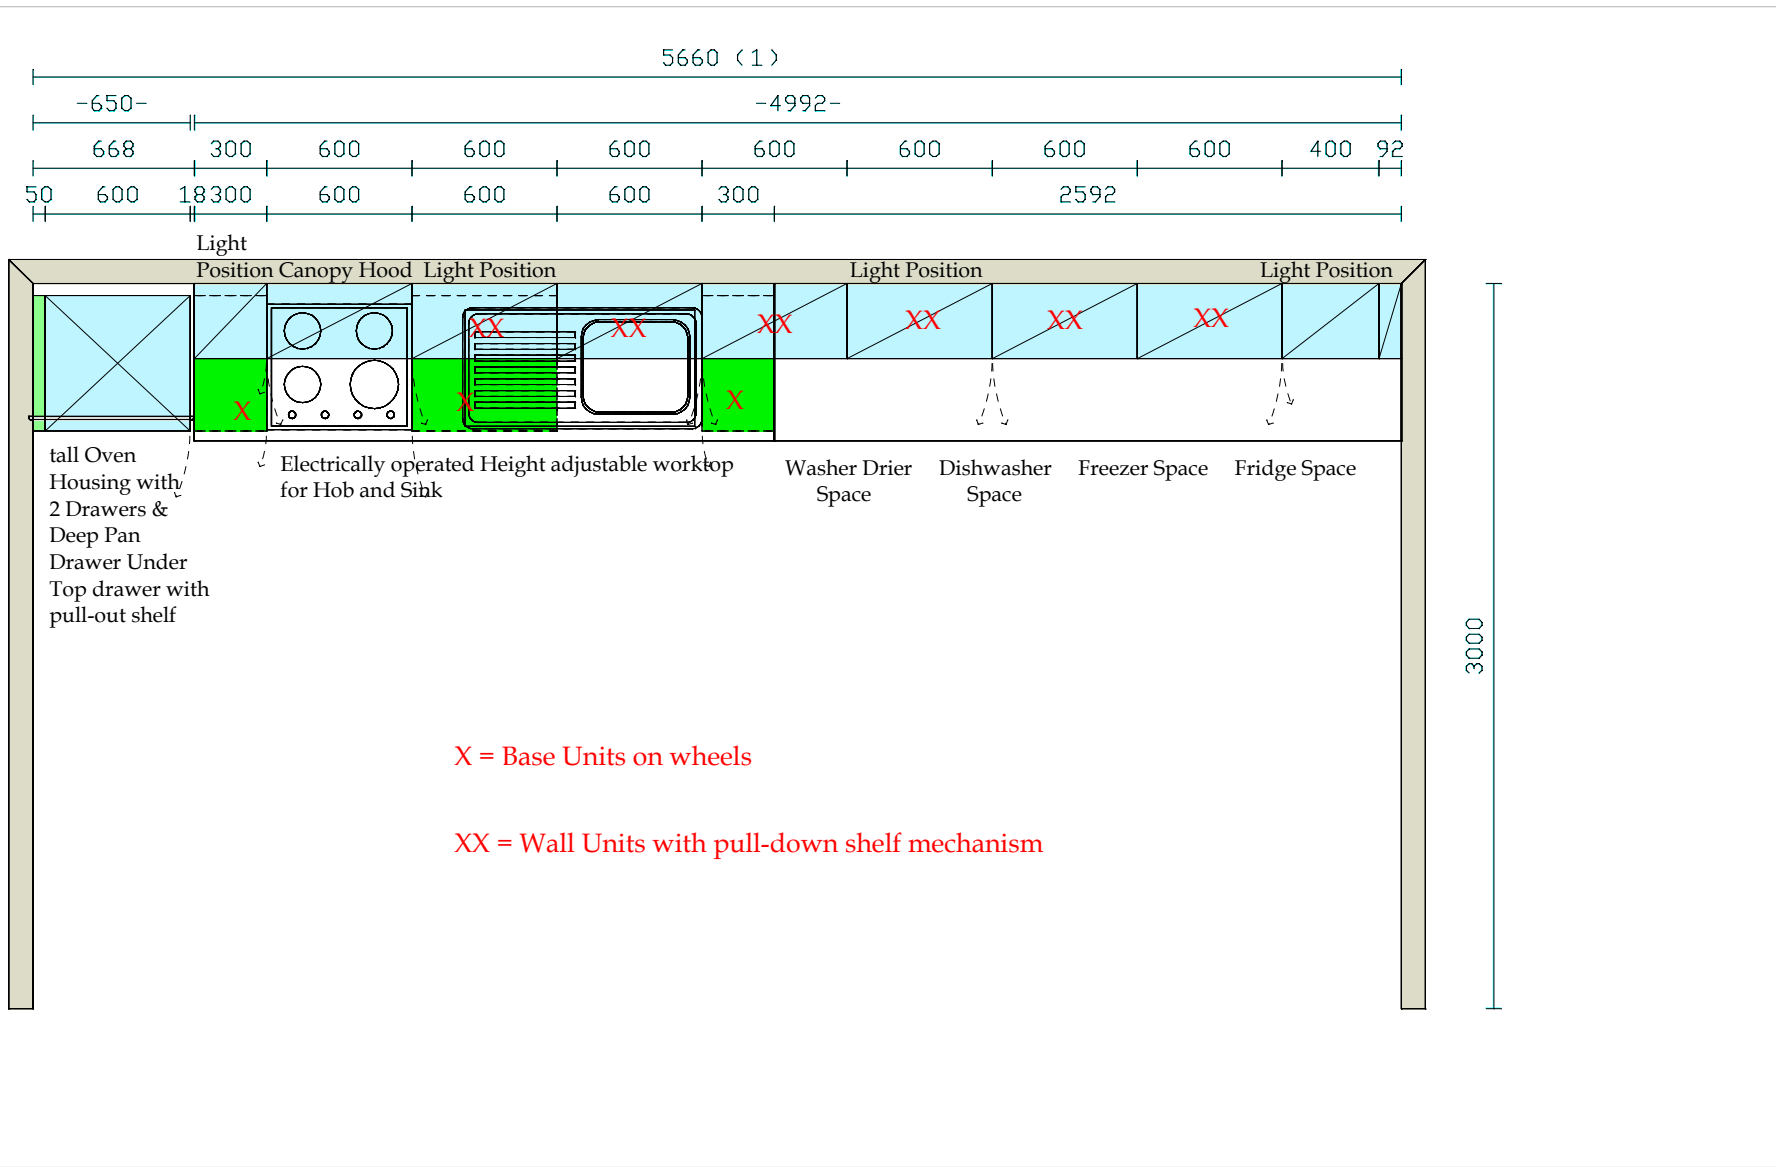

Ordine: **2015/0988**

Riferimento: **Plot AG.03 AS Iverson Road**

PLEASE SEE PLAN FOR DETAILED ANNOTATIONS

Model	Milly
Carcass	White with champagne internal
Front Type	Normal
Door Color	White gloss fin.
Glass Door Frame	Look System-Aluminium
Drawers'Hardware	Soft closing

Feet Height	Pvc H.15
Handle	M4A PARIS Polished Chrome
Plinth Color	PVC Mirrored
Shelf Color	Milly/Allegra Gloss White Lam.

Order: 2015/0988

Reference: Plot AG.03 AS Iverson Road

Sig ---

Data 26/03/2015

Modello 4A Milly