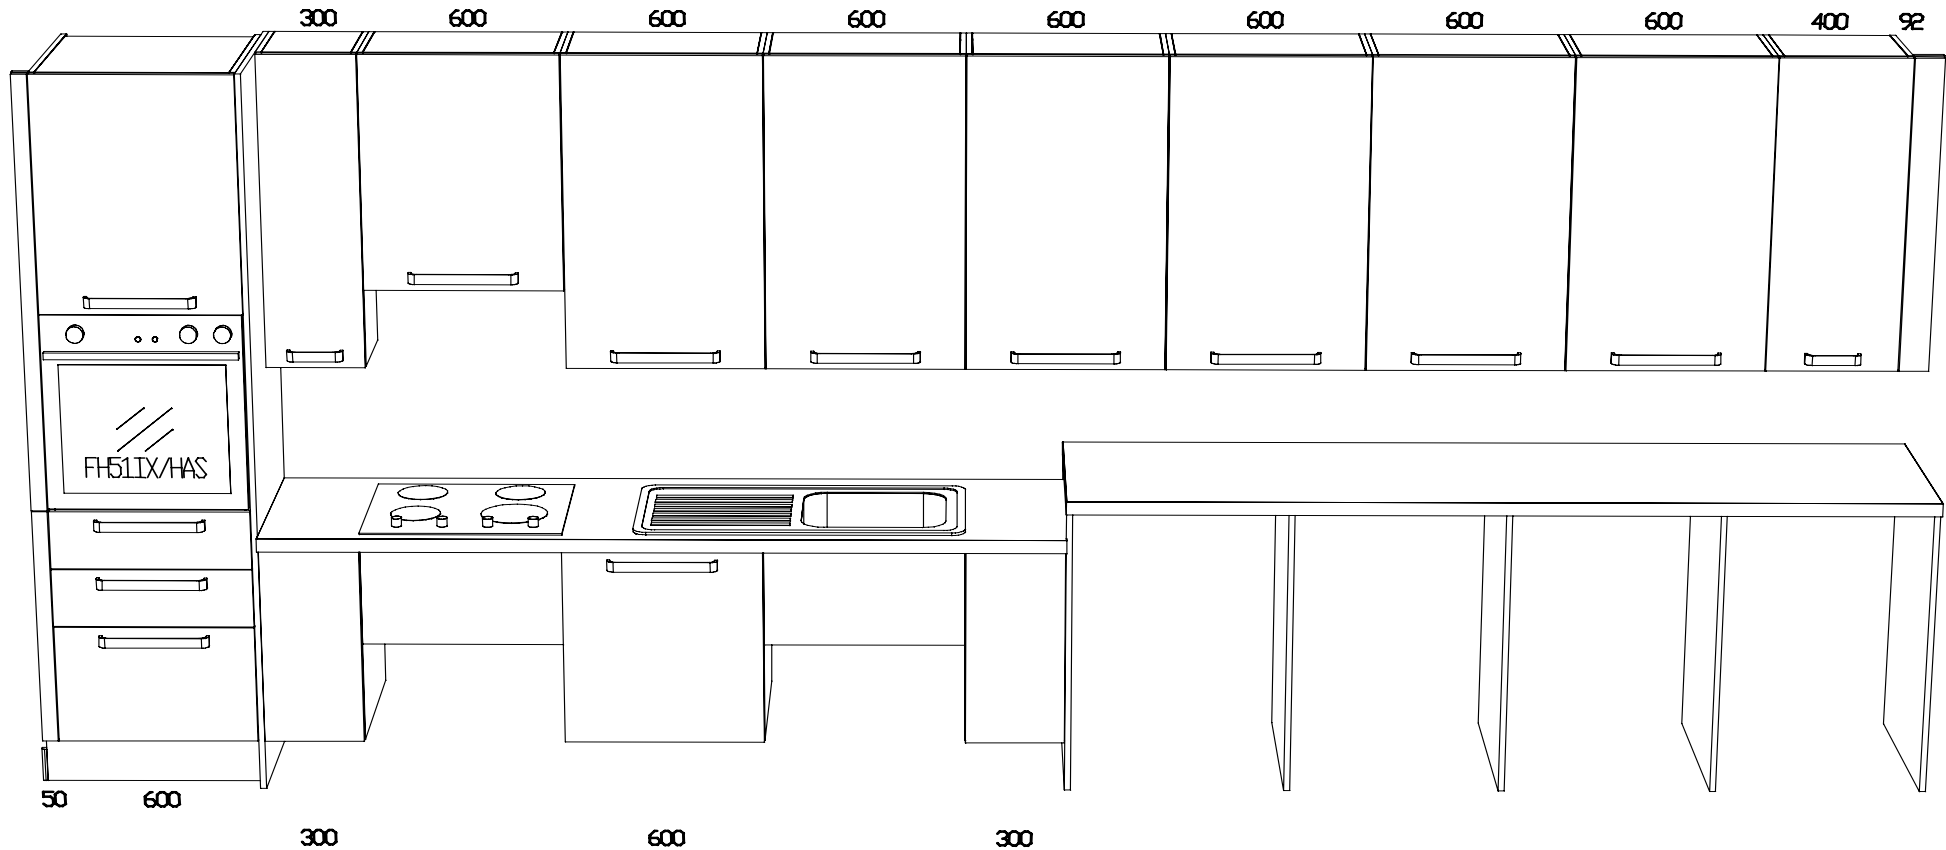

Ordine: **2015/0988**

Riferimento: **Plot AG.03 AS Iverson Road**

PLEASE SEE PLAN FOR DETAILED ANNOTATIONS

Model	Milly
Carcass	White with champagne internal
Front Type	Normal
Door Color	White gloss fin.
Glass Door Frame	Look System-Aluminium
Drawers'Hardware	Soft closing

Feet Height	Pvc H.15
Handle	M4A PARIS Polished Chrome
Plinth Color	PVC Mirrored
Shelf Color	Milly/Allegra Gloss White Lam.

Order: 2015/0988

Reference: Plot AG.03 AS Iverson Road

Sig ---

Data 26/03/2015

Modello 4A Milly

Model

Milly

Carcass

White with champagne internal

Front Type

Normal

Door Color

White gloss fin.