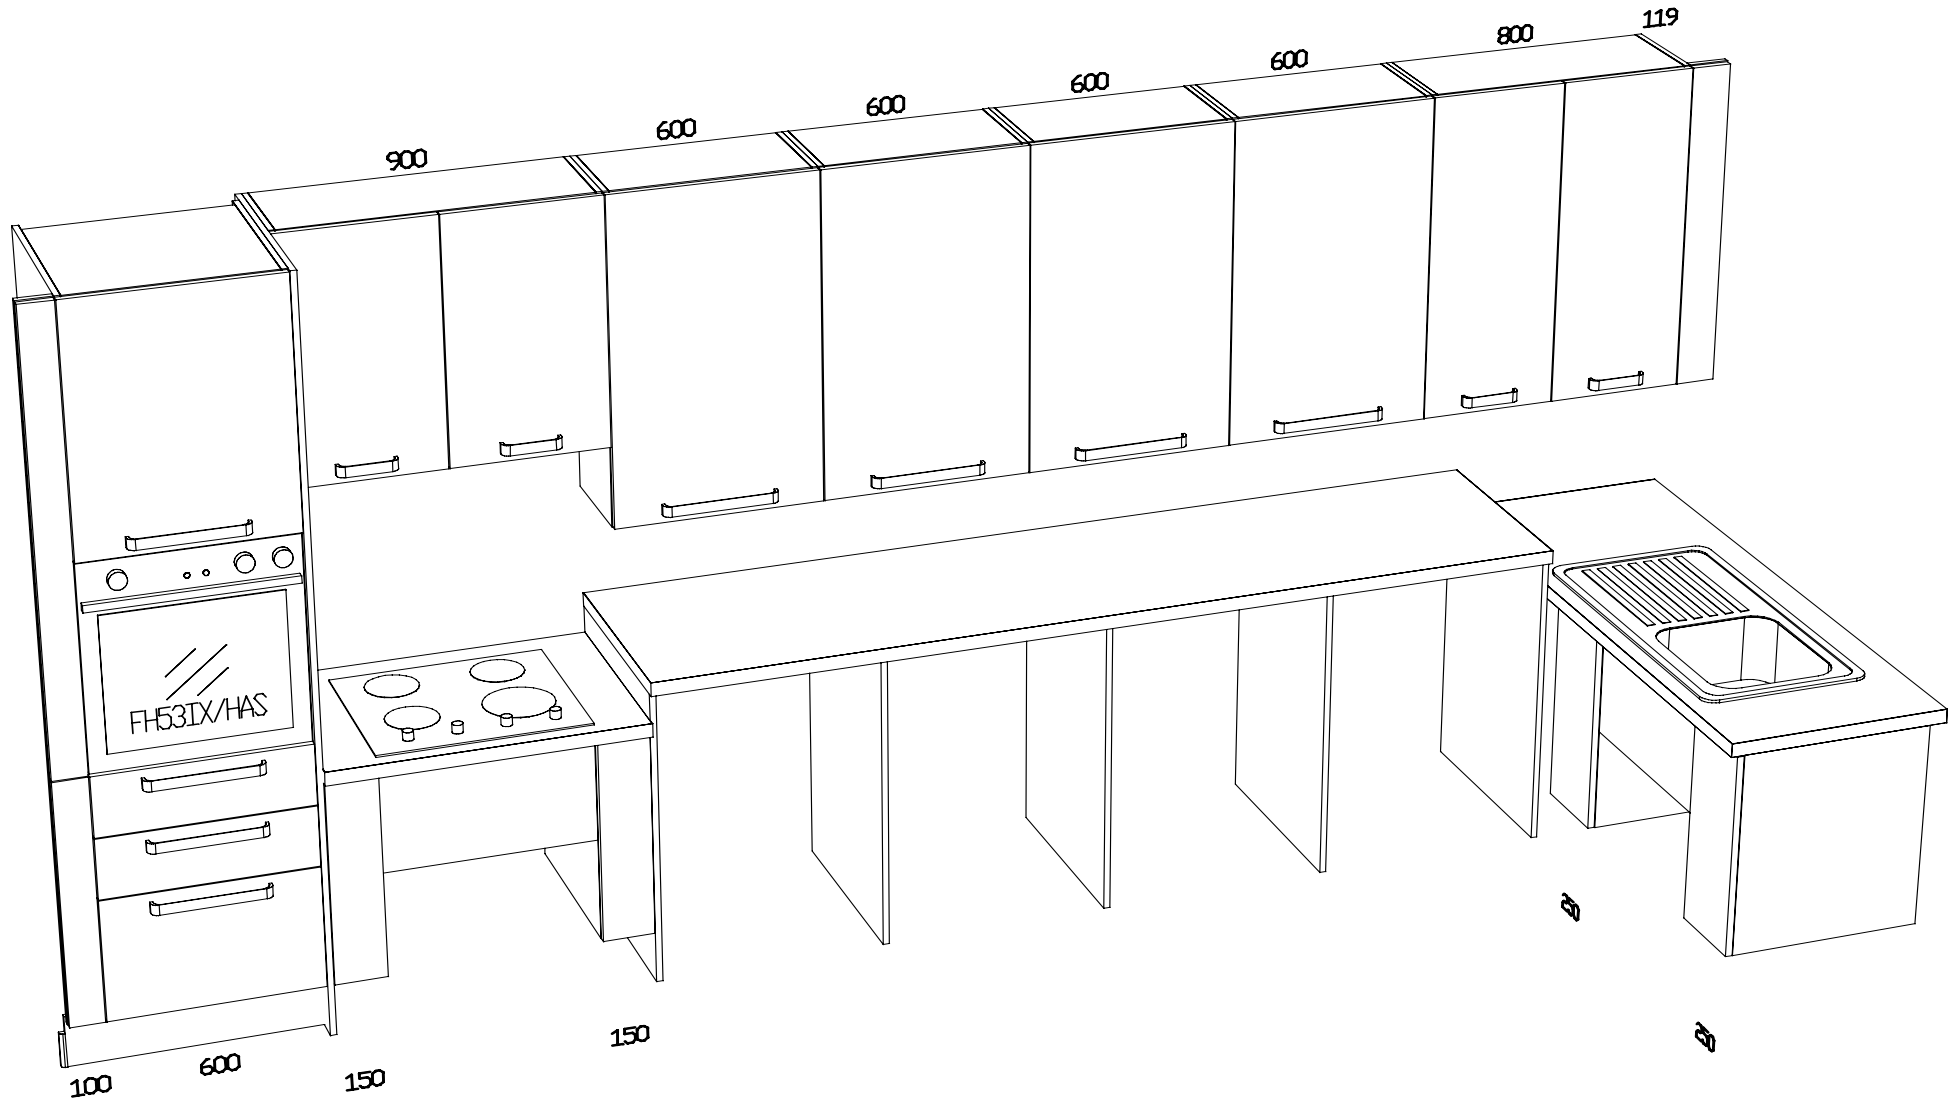

STOSA
CUCINE

Sig. ---
Data 25/03/2015
Modello 4A Milly

Model	Milly
Carcass	White with champagne internal
Front Type	Normal
Door Color	White gloss fin.
Glass Door Frame	Look System-Aluminium
Drawers'Hardware	Soft closing

Feet Height	Pvc H.15
Handle	M4A PARIS Polished Chrome
Plinth Color	PVC Mirrored
Shelf Color	Milly/Allegra Gloss White Lam.

Ordine: 2015/0987

Riferimento: Plot AG.01 AS Iverson Road

PLEASE SEE PLAN FOR DETAILED ANNOTATIONS