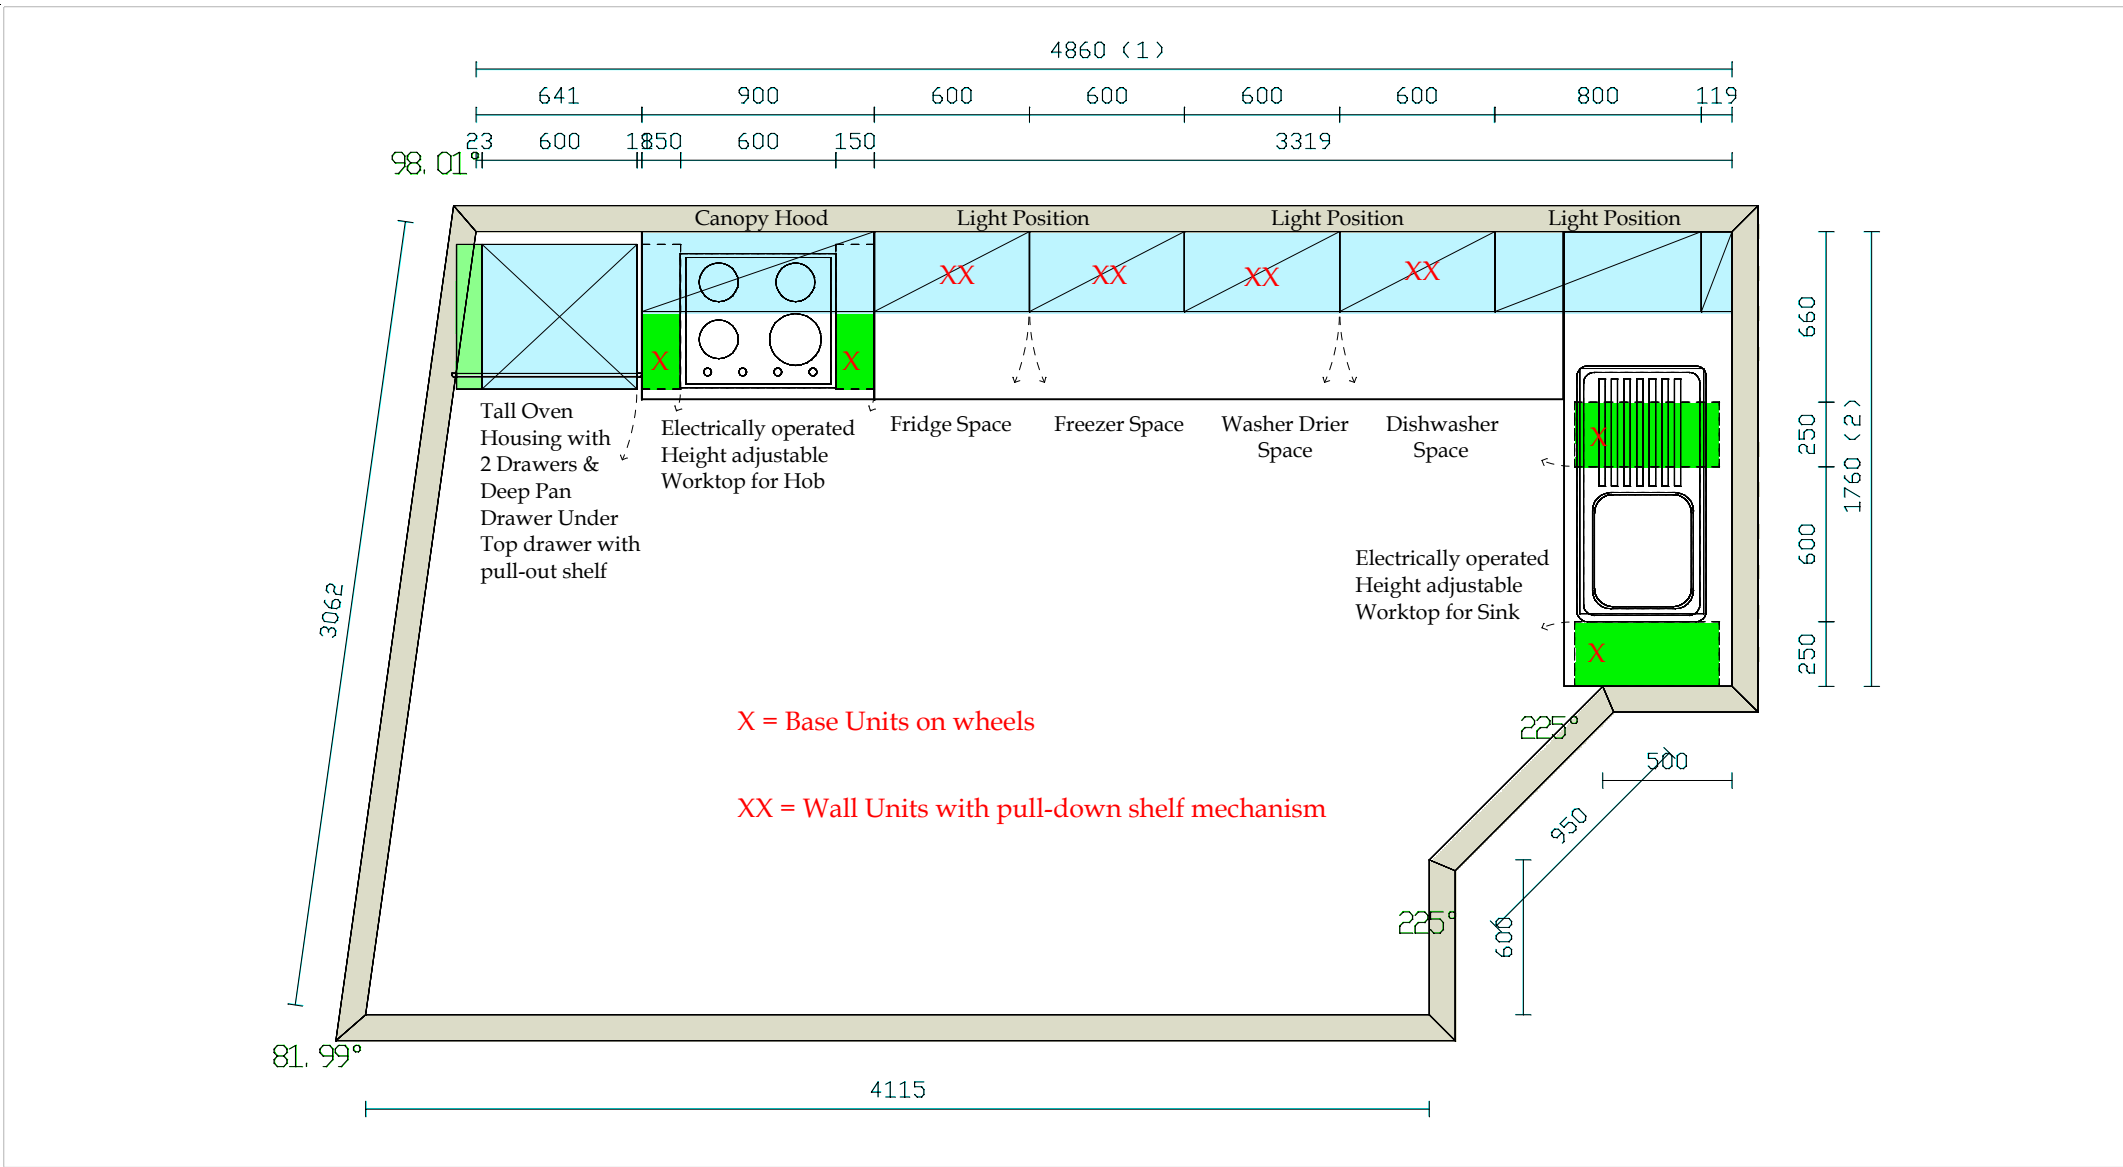

Order: 2015/0987

Reference: Plot AG.01 AS Iverson Road

Sig ---

Data 25/03/2015

Modello 4A Milly

Model
Carcass
Front Type
Door Color
Glass Door Frame
Drawers'Hardware

Milly
White with champagne internal
Normal
White gloss fin.
Look System-Aluminium
Soft closing