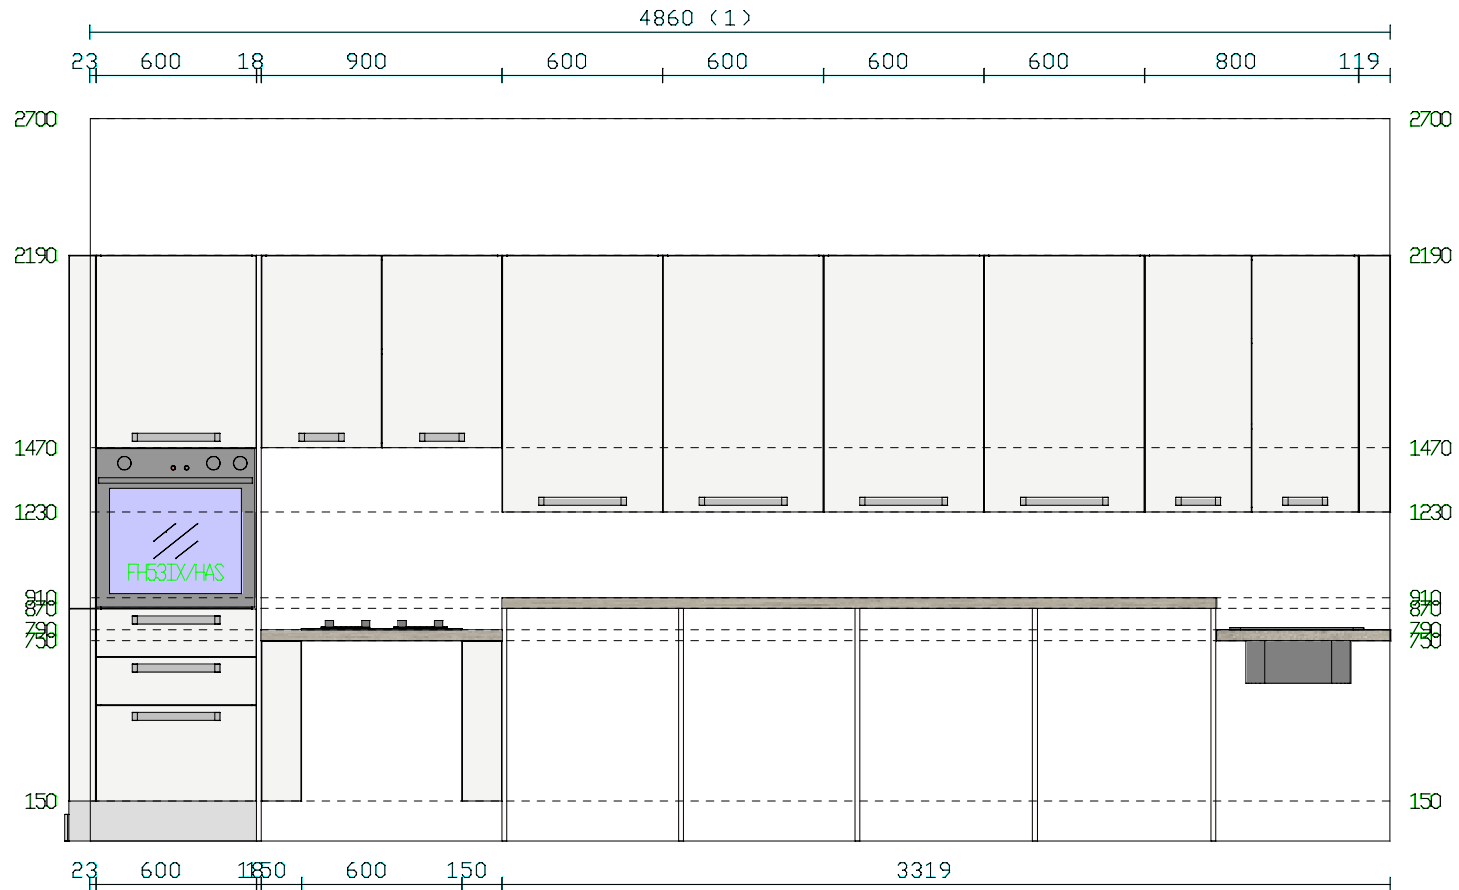

Sig ---

Data 25/03/2015

Modello 4A Milly

Model
Carcass
Front Type
Door Color
Glass Door Frame
Drawers'Hardware

Milly
White with champagne internal
Normal
White gloss fin.
Look System-Aluminium
Soft closing

Feet Height
Handle
Plinth Color
Shelf Color

Pvc H.15
M4A PARIS Polished Chrome
PVC Mirrored
Milly/Allegra Gloss White Lam.

Order: 2015/0987

Reference: Plot AG.01 AS Iverson Road