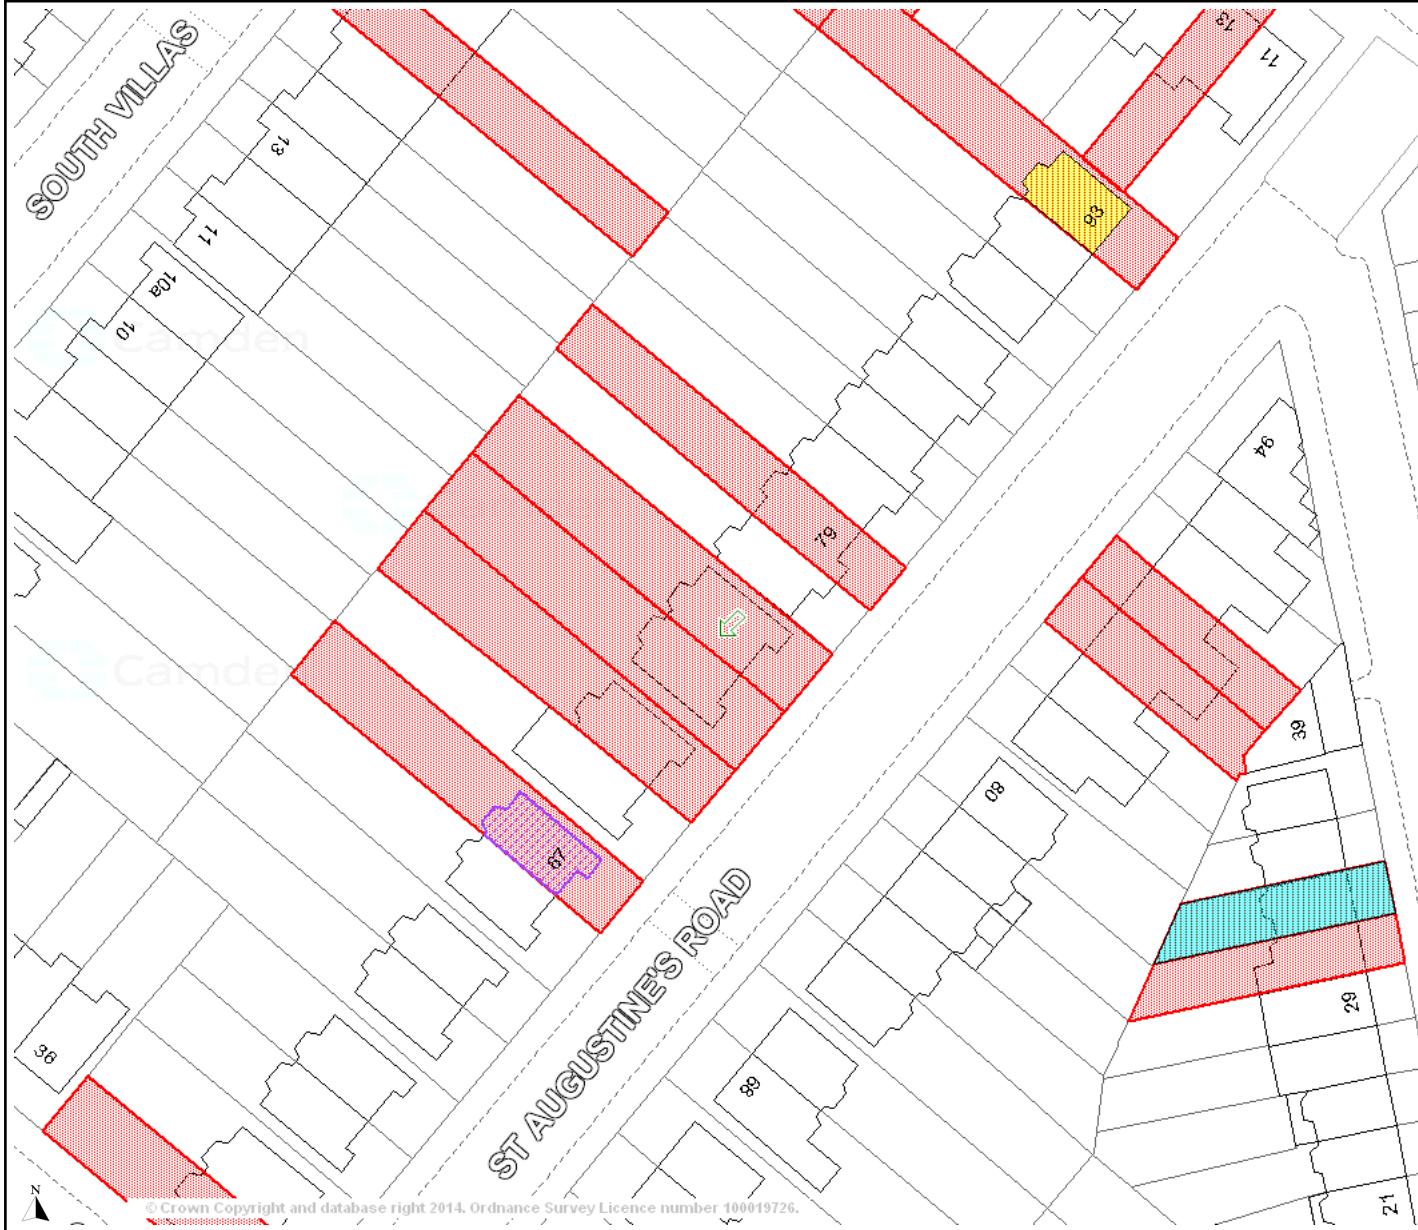

75 St Augustines Rd NW1 9RR

-  Annotations
-  MMOtherText
-  MMRoadText
-  MMBuildingText
-  OwnershipThirdParty
-  OwnershipEducationSchool
-  OwnershipRightToBuy
-  OwnershipMisc
-  OwnershipFreeholdSold
-  OwnershipLeasehold
-  OwnershipFreehold
-  Borough
-  ARoad
-  BRoad
-  Road
-  MMWater
-  MMRail
-  MMLandform
-  MMBuilding
-  MMGeneral
-  MMRoad

Reproduced by permission of Ordnance Survey on behalf of HMSO.
 © Crown copyright and database right 2014.
 Ordnance Survey Licence number 100019726.

Scale 1/806
 Centre = 529872 E 184623 N

Date 8/9/2014