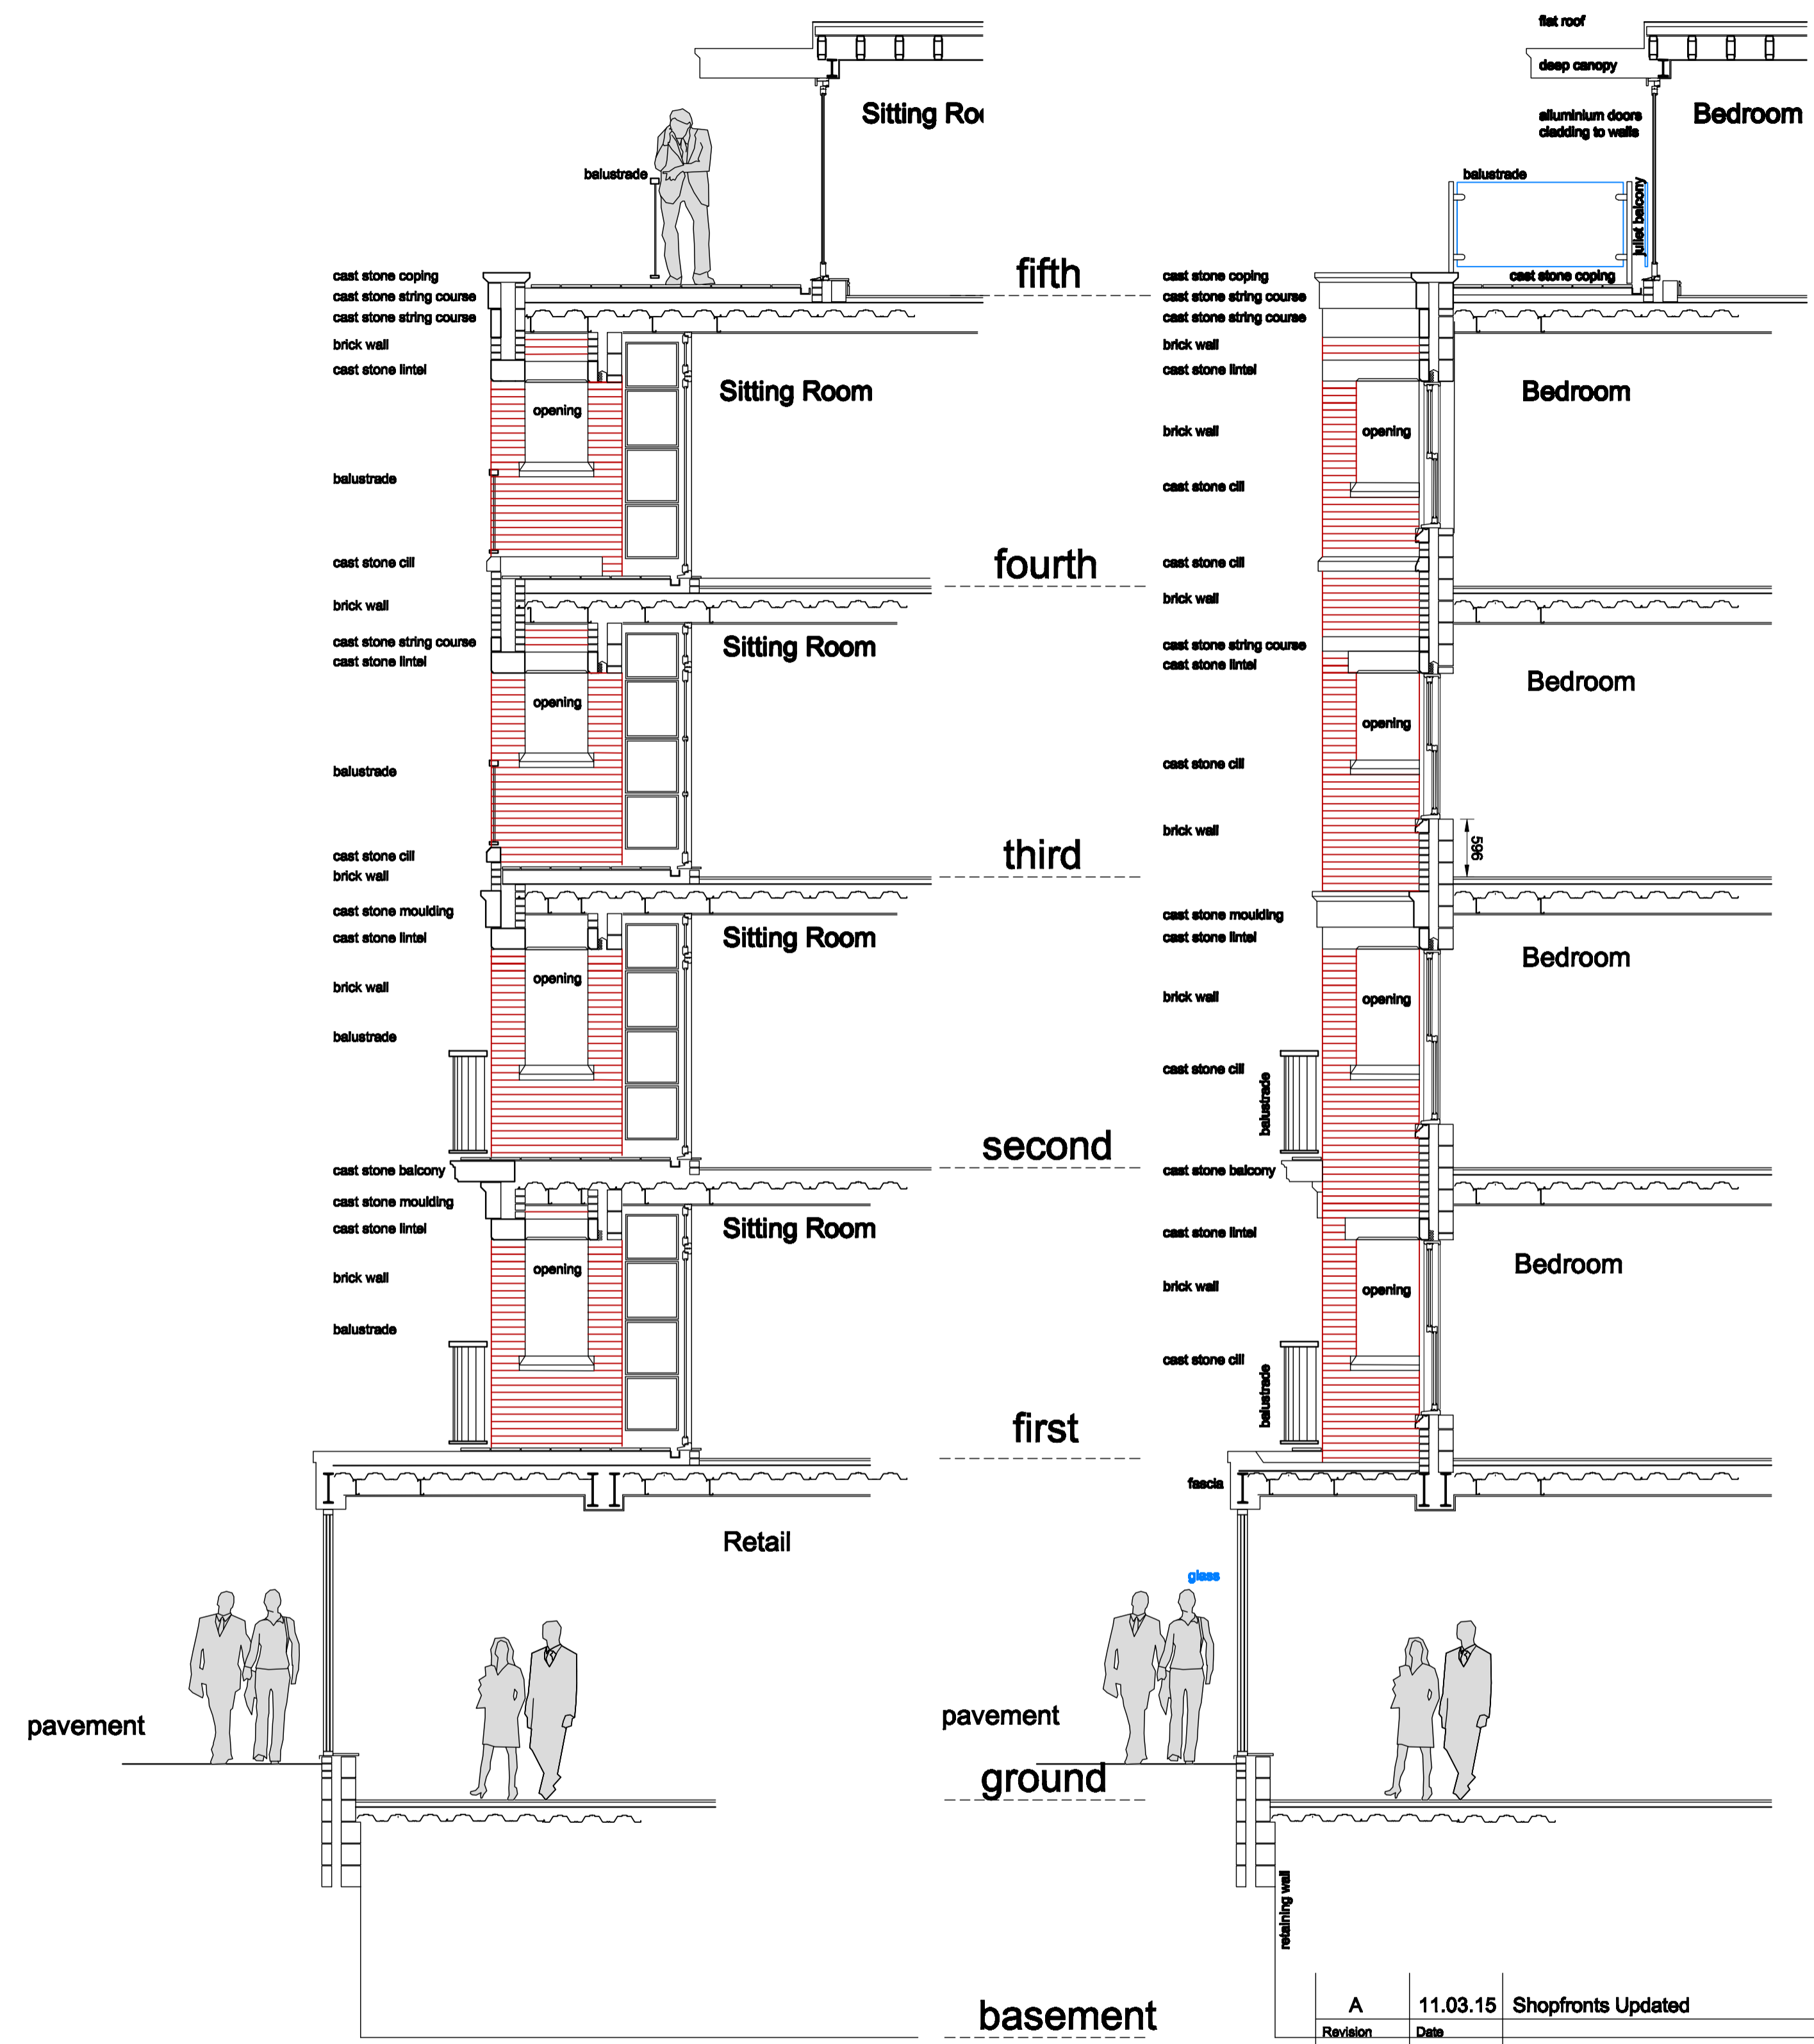

Revision	Date	Description
A	11.03.15	Shopfronts Updated

Project
Finchley Bell
Finchley Road
London

Drawing
Redevelopment
Elevation Details

Wythe Holland Limited
Chartered Architects Unit 7, Messenger Centre
Phone +44 (01780) 758808 Crown Lane, Tinwell, Nr Stamford
Fax +44 (01780) 758809 Rutland PE9 3UF
www.wytheholland.co.uk mail@wytheholland.co.uk

Date	Scale	Job No	Drawing No
12.03.15	1:50	1744	25 A