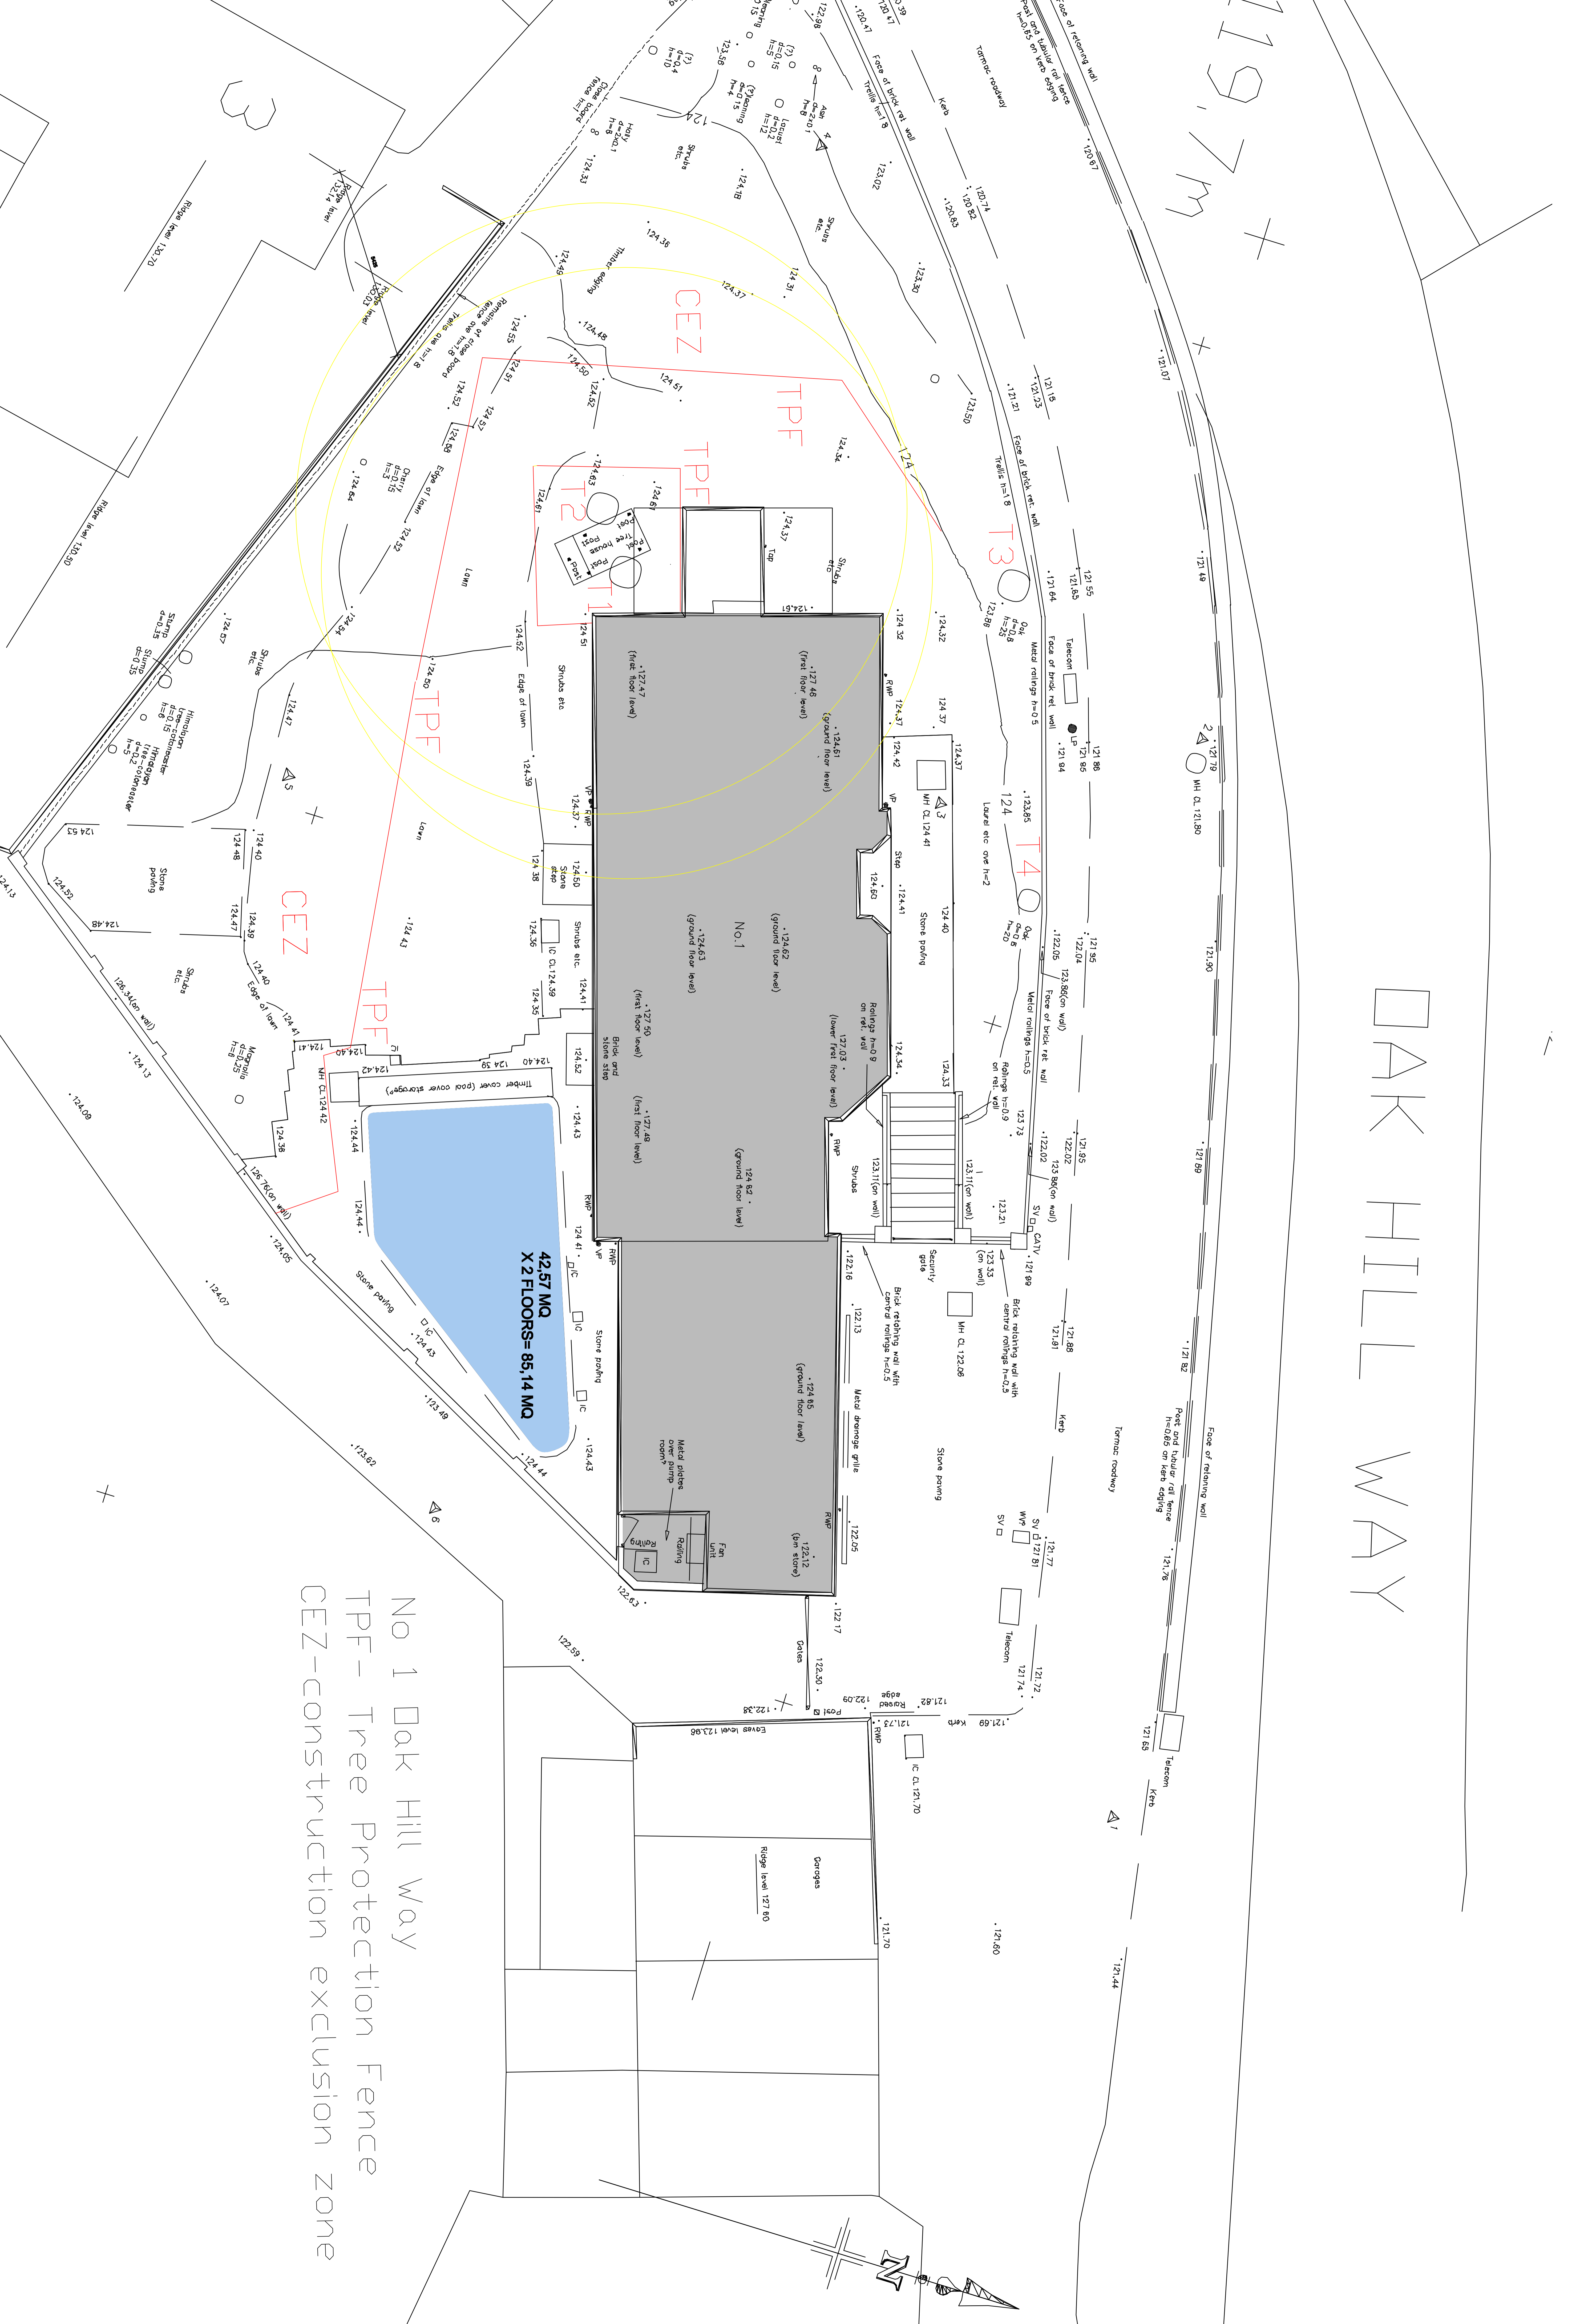

OAK HILL WAY

119.7M +

No 1 Oak Hill Way
TPF- Tree Protection Fence
CEZ- construction exclusion zone