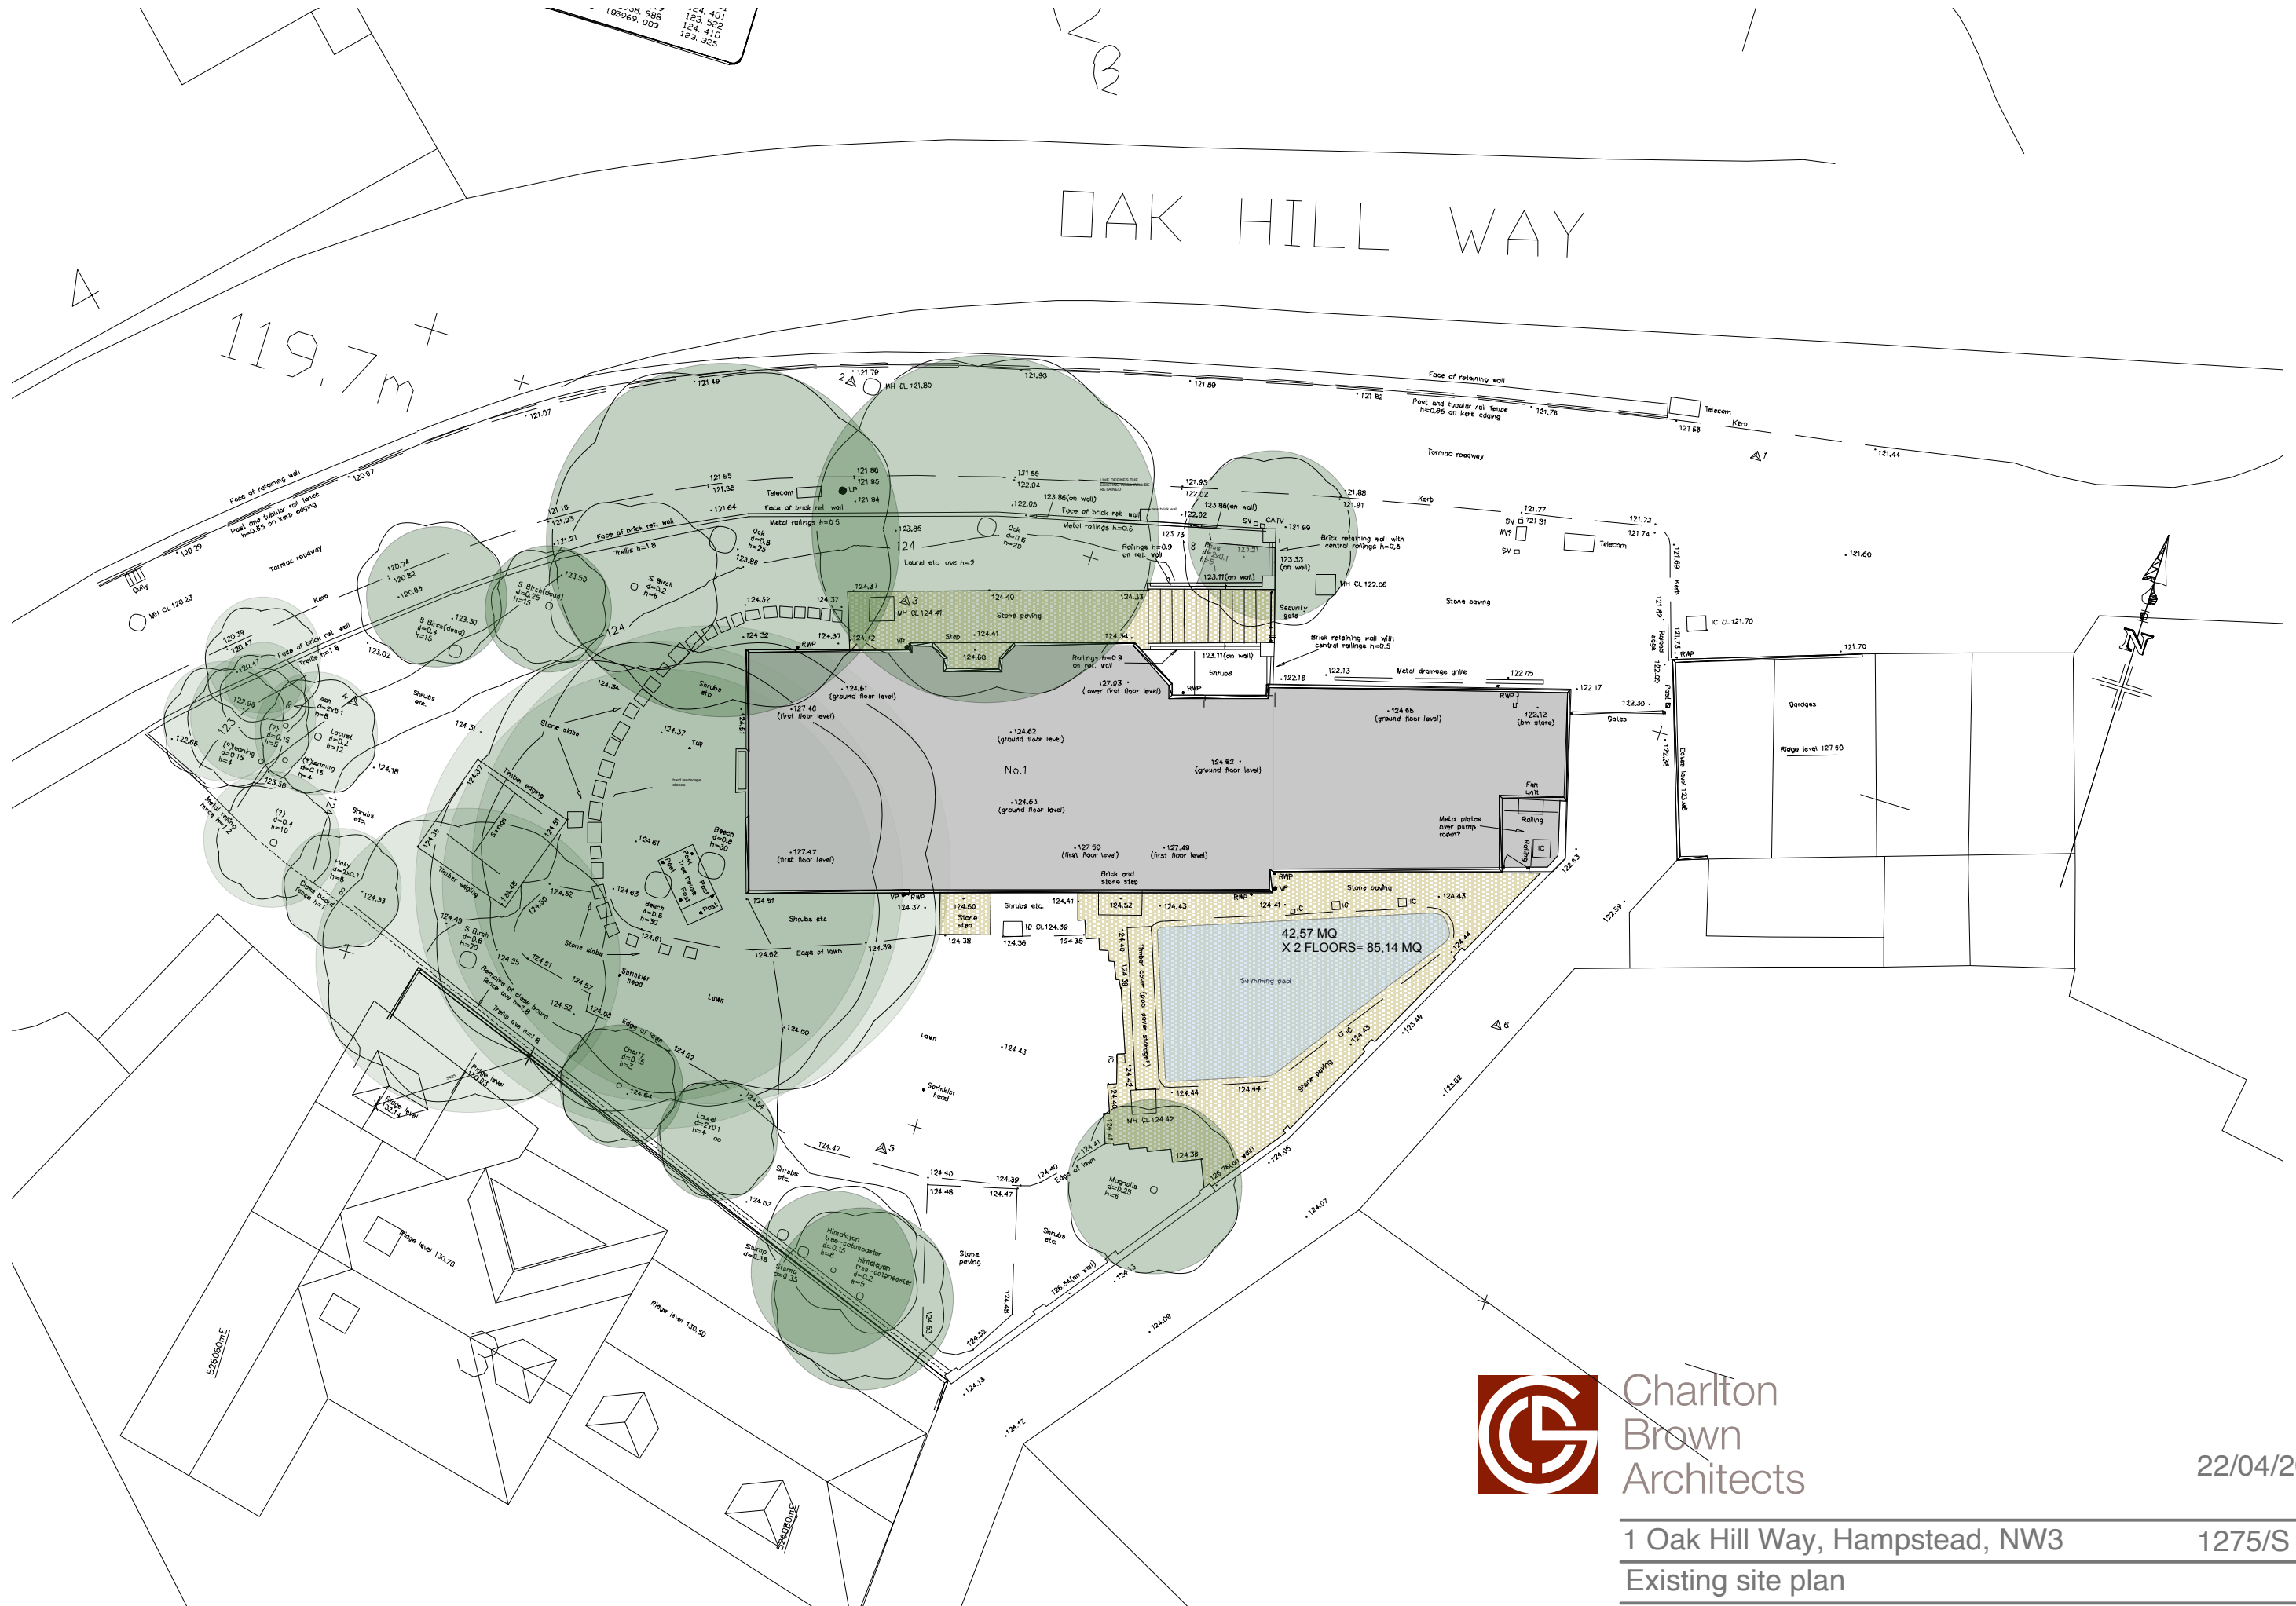

OAK HILL WAY

Charlton
Brown
Architects

22/04/2015

1 Oak Hill Way, Hampstead, NW3
Existing site plan

1275/S 00 A

The Old Chapel Shepherds Walk Hampstead London NW3 5UE
T 020 7794 1234 F 020 7435 5085 E office@charltonbrown.com

Scale 1:200 @ A3
This drawing is copyright

Please follow the drawings exactly. If you find errors or omissions ask for clarification. Do not proceed without revised instructions. No dimensions to be scaled