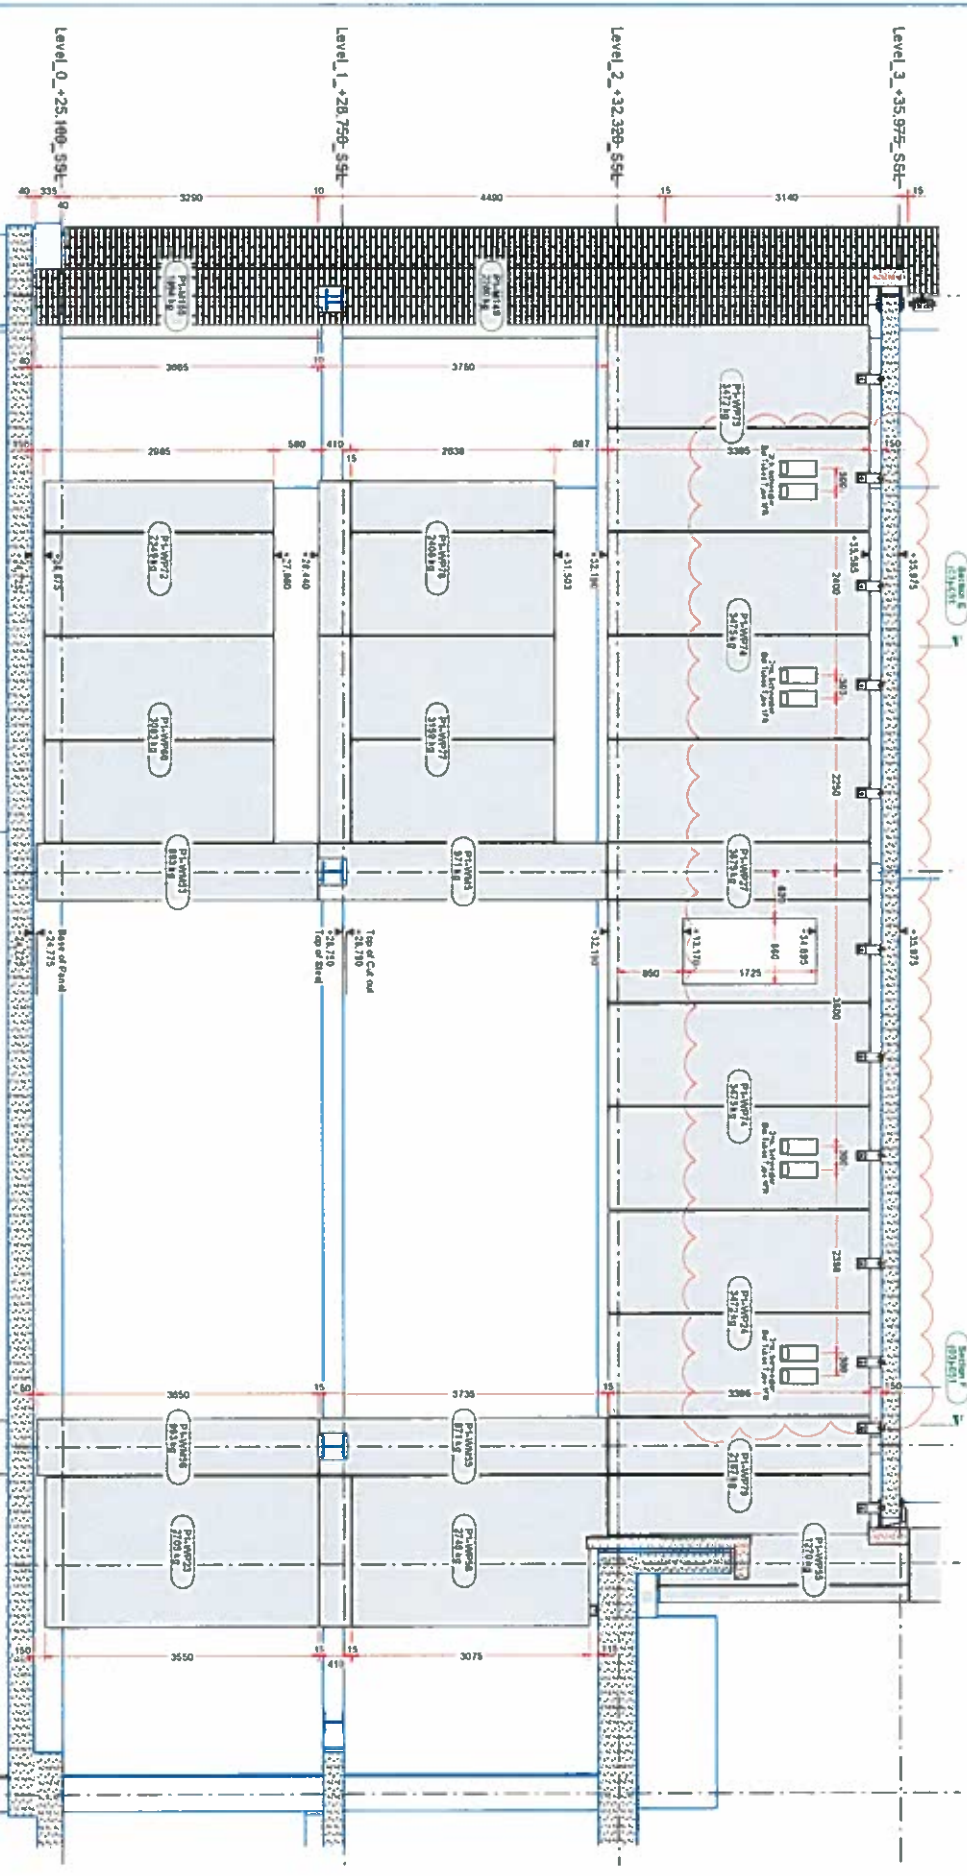

BASELINE FFL
21,845 FFL

GROUND FLOOR
29,400 FFL

FIRST FLOOR
28,850 FFL

SECOND FLOOR
32,930 FFL

THIRD FLOOR
36,085 FFL

FOURTH FLOOR
39,240 FFL

FIFTH FLOOR
42,395 FFL

SIXTH FLOOR
45,550 FFL

Note: Existing...
Note: Existing...
Note: Existing...

weedon partnership architects
KINGS CROSS CENTRAL BUILDING P1
SOUTH ELEVATION
GENERAL ARRANGEMENT
AUG 2012 CONSTRUCTION
Scale 1:125 @ A1 15985 A1150-1

Contract: Development 3, 4 and 5, Kings Cross Central, London, UK
Client: Kings Cross Central, London, UK
Date: August 2012
Scale: 1:125 @ A1 15985 A1150-1

ENTRANCE WALL MATERIALS

10. Brickwork - Red
11. Brickwork - Red
12. Brickwork - Red
13. Brickwork - Red
14. Brickwork - Red
15. Brickwork - Red
16. Brickwork - Red
17. Brickwork - Red
18. Brickwork - Red
19. Brickwork - Red
20. Brickwork - Red
21. Brickwork - Red
22. Brickwork - Red
23. Brickwork - Red
24. Brickwork - Red
25. Brickwork - Red
26. Brickwork - Red
27. Brickwork - Red
28. Brickwork - Red
29. Brickwork - Red
30. Brickwork - Red
31. Brickwork - Red
32. Brickwork - Red
33. Brickwork - Red
34. Brickwork - Red
35. Brickwork - Red
36. Brickwork - Red
37. Brickwork - Red
38. Brickwork - Red
39. Brickwork - Red
40. Brickwork - Red
41. Brickwork - Red
42. Brickwork - Red
43. Brickwork - Red
44. Brickwork - Red
45. Brickwork - Red
46. Brickwork - Red
47. Brickwork - Red
48. Brickwork - Red
49. Brickwork - Red
50. Brickwork - Red

Note: Existing...
Note: Existing...
Note: Existing...

SCHOOL PLAYGROUND - WEST ELEVATION

SCHOOL PLAYGROUND - SOUTH ELEVATION

KEY PLAN

SECTION THRO' BAT BOX

SECTION THRO' SPARROW TERRACE

NOTES:

Do not scale dimension of this drawing. This drawing is to be used for the purpose of locating precast panel components only. Refer to Architects drawings for construction dimensions and details. This drawing is protected under copyright and shall not be reproduced in part or whole without prior written permission of THORP PRECAST LTD.