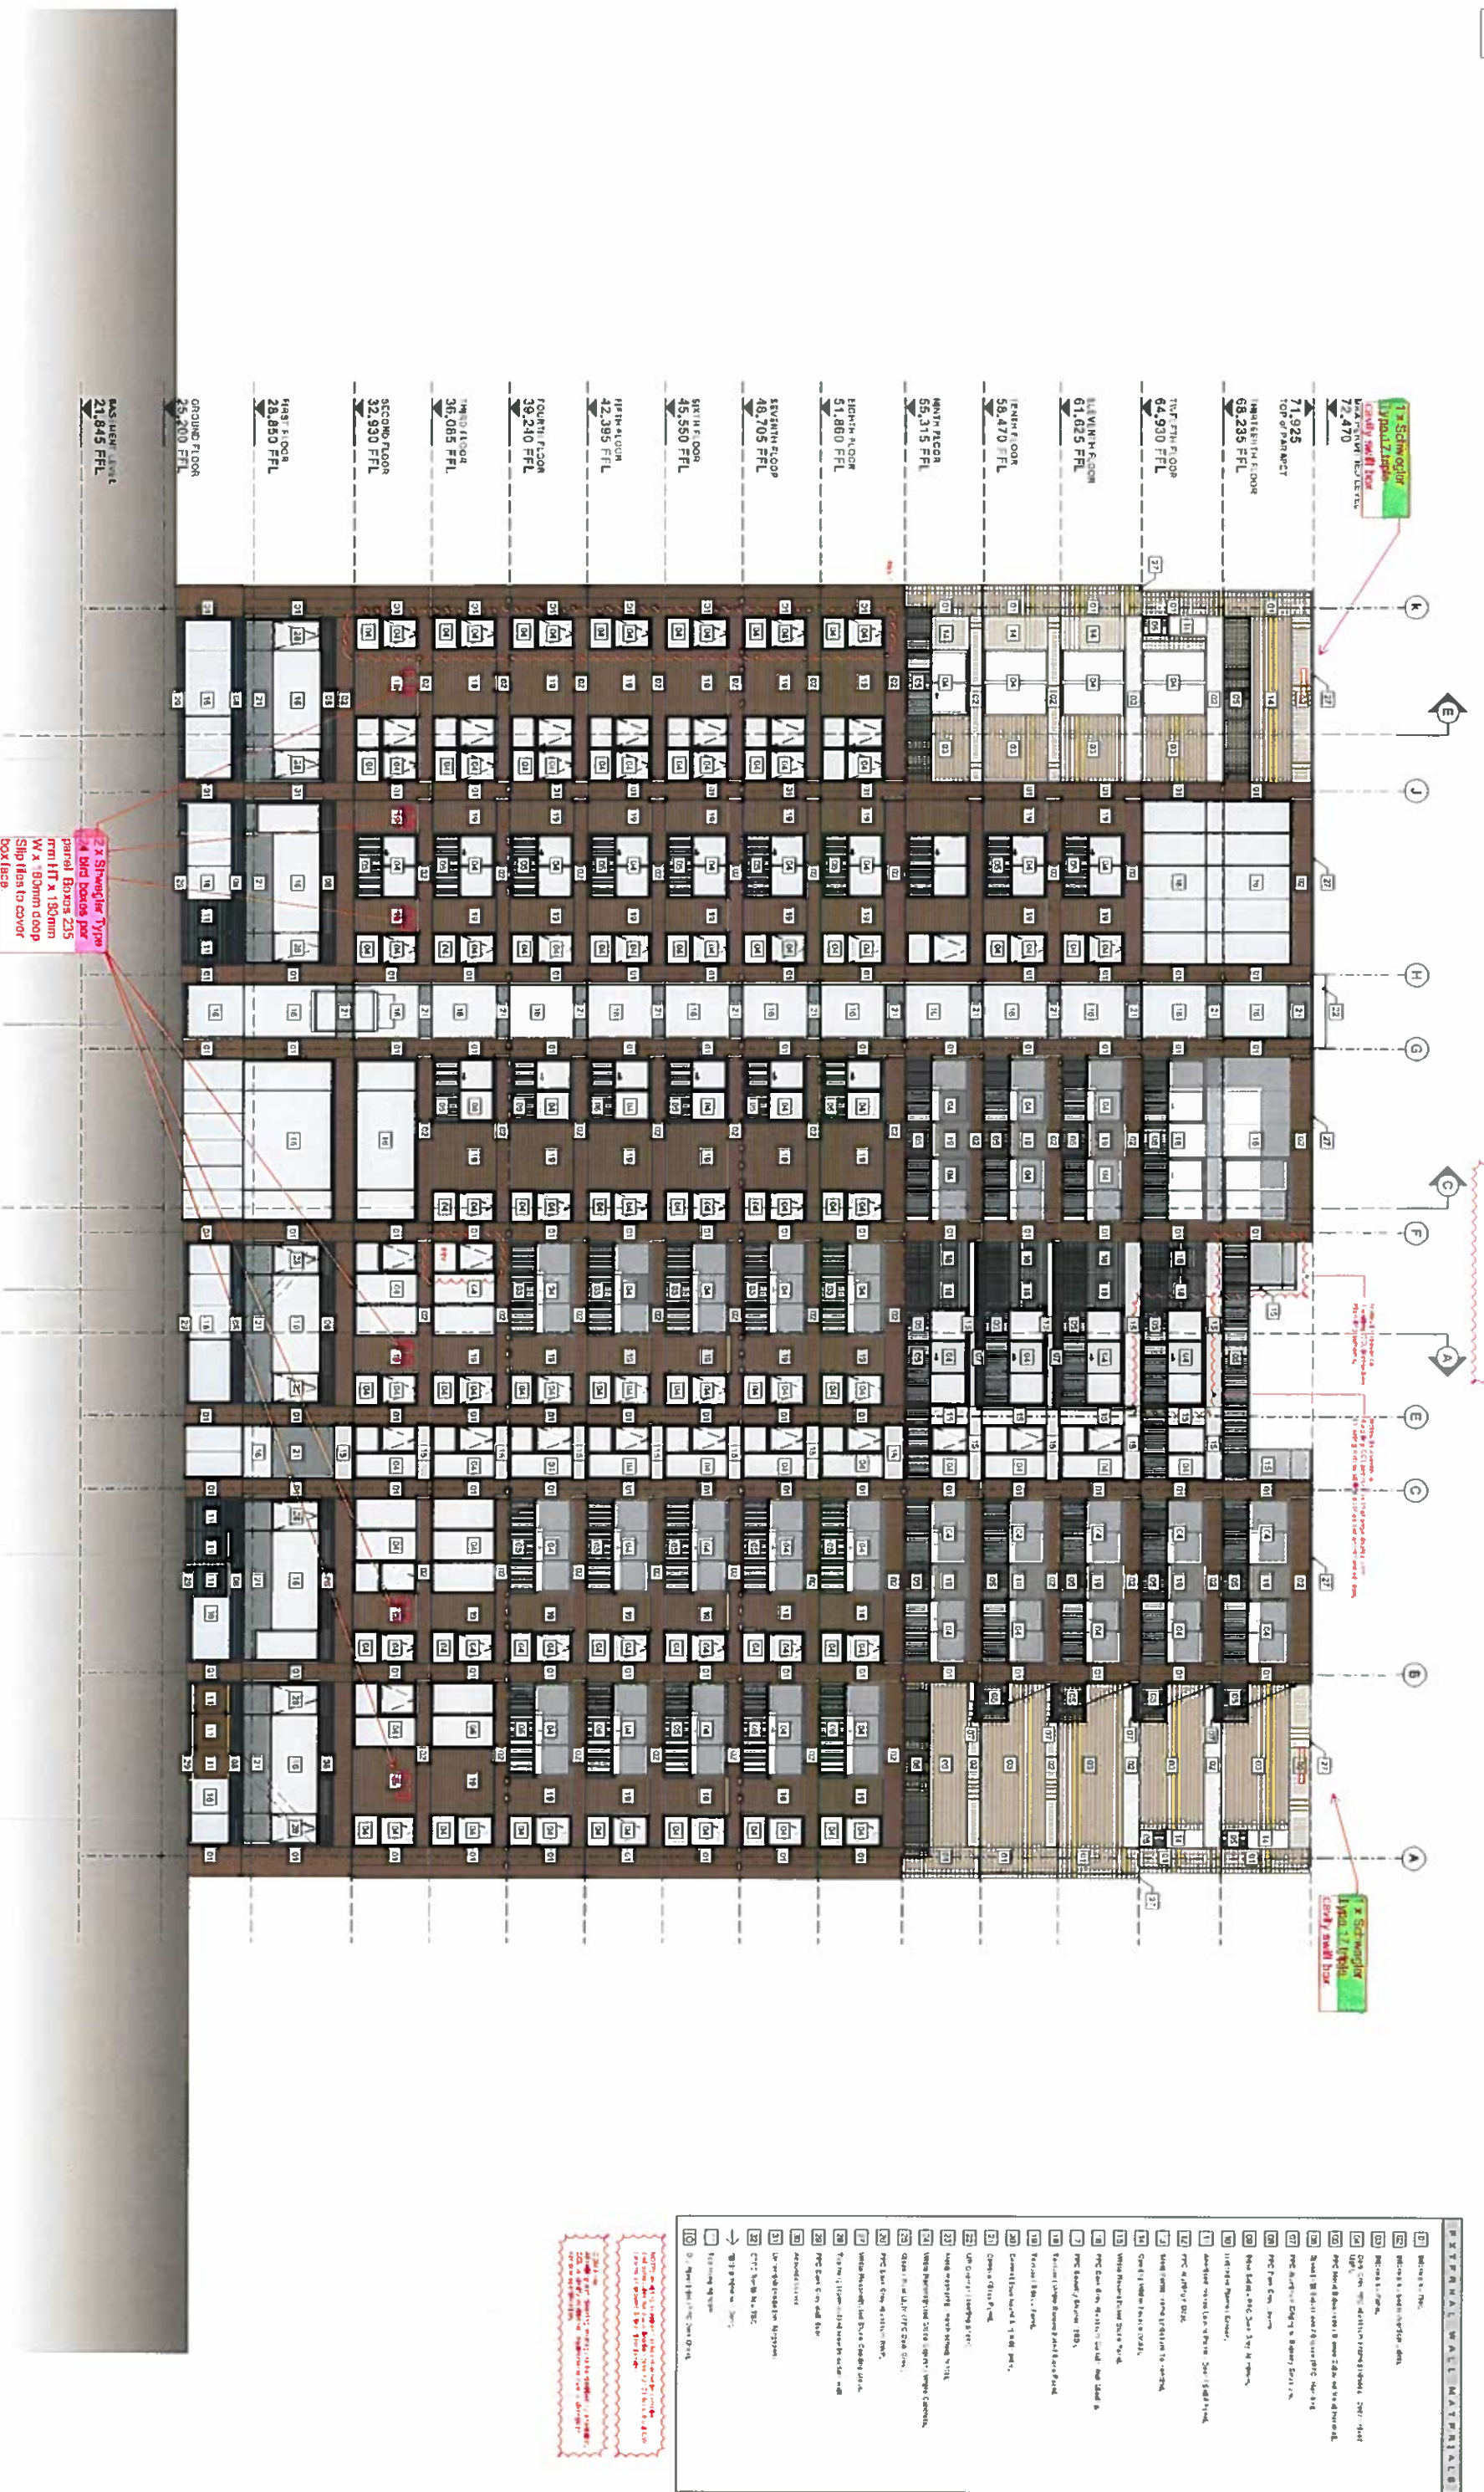

2 x Schwinger Type A Bird Boxes per panel Boxes 235 mm H x 180mm W x 60mm deep Slip fits to cover box face

2 x Schwinger Type A Bird Boxes per panel Boxes 235 mm H x 180mm W x 60mm deep Slip fits to cover box face