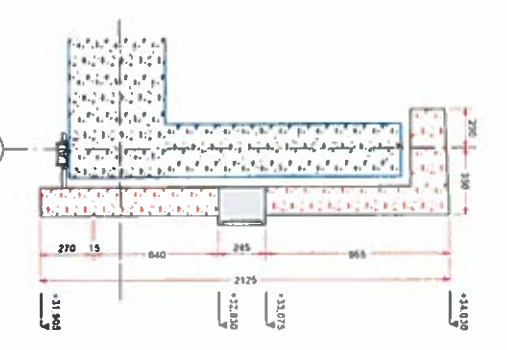

Note: Existing...
Note: Existing...
Note: Existing...

SCHOOL PLAYGROUND - WEST ELEVATION

SCHOOL PLAYGROUND - SOUTH ELEVATION

KEY PLAN

SECTION THRO' BAT BOX

SECTION THRO' SPARROW TERRACE

NOTES:

Do not scale dimension of this drawing. This drawing is to be used for the purpose of locating precast panel components only. Refer to Architects drawings for construction dimensions and details. This drawing is protected under copyright and shall not be reproduced in part or whole without prior written permission of THORP PRECAST LTD.