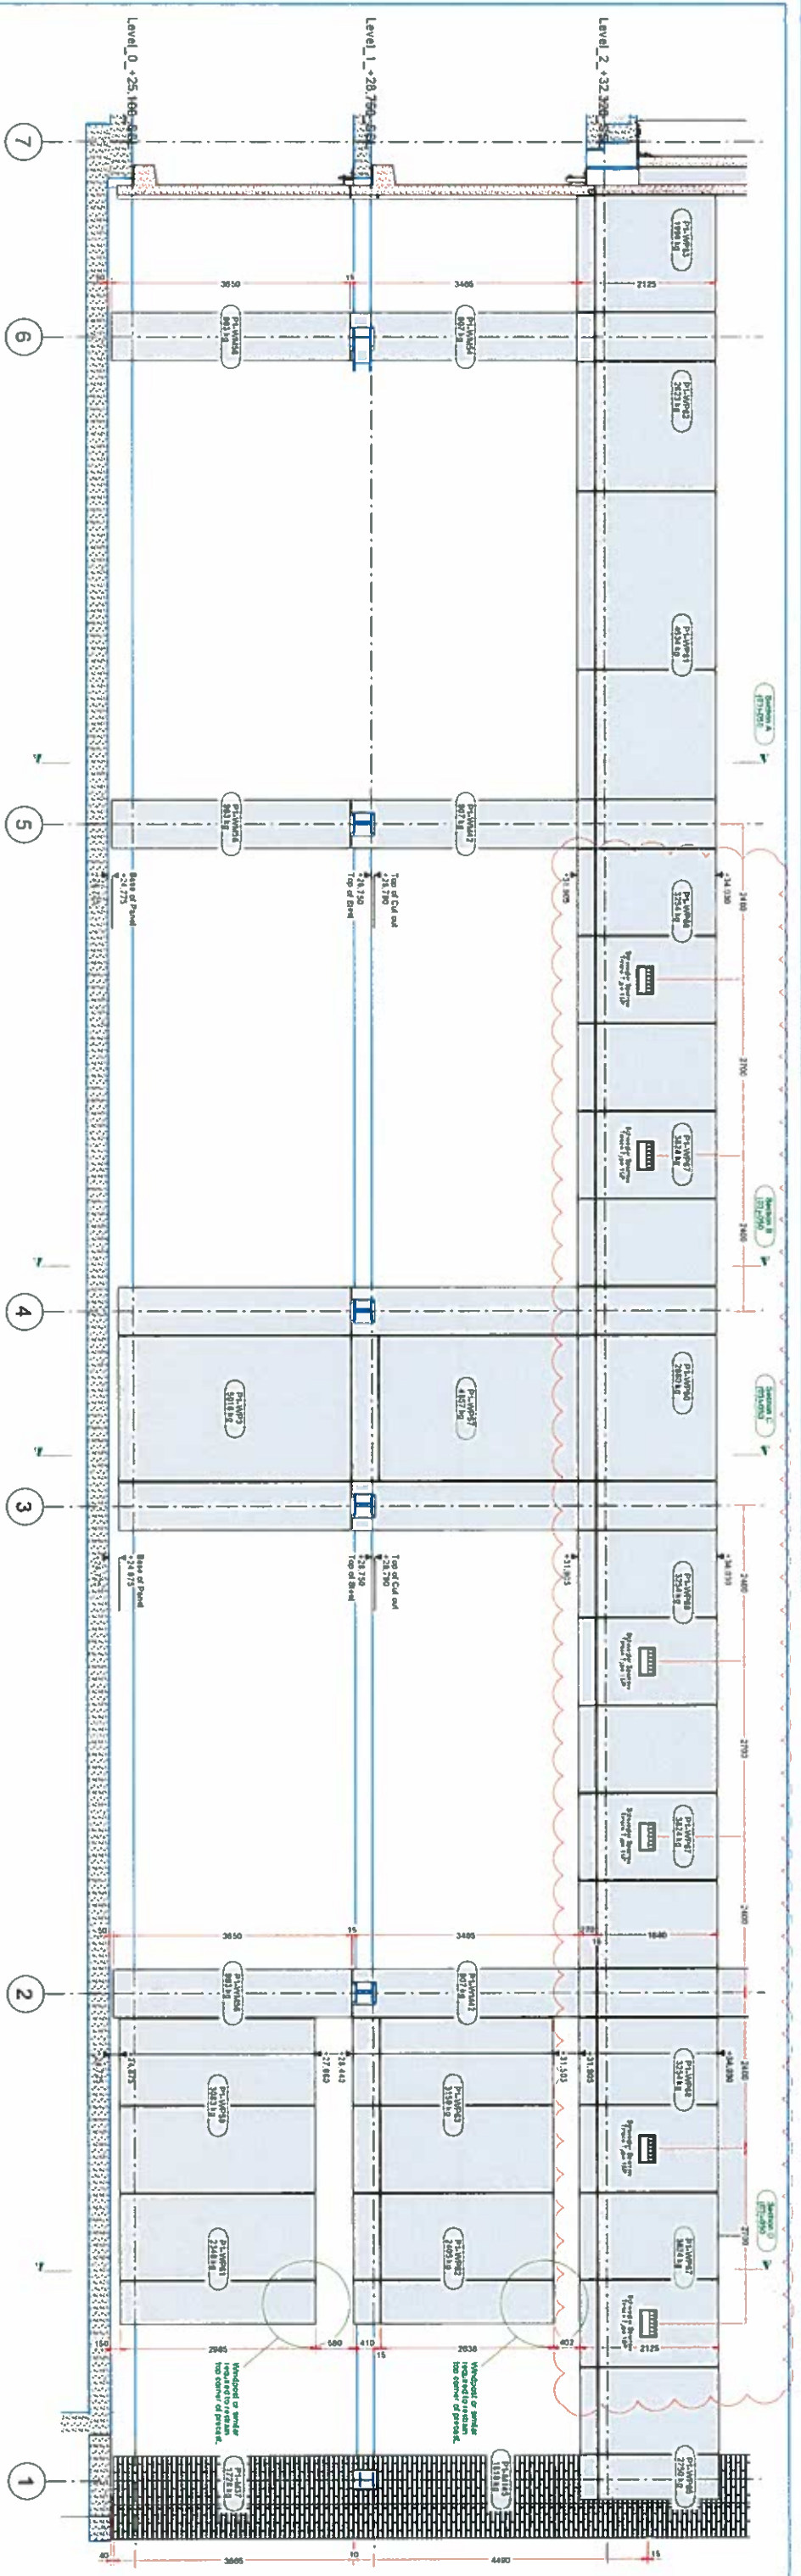

SCHOOL PLAYGROUND - WEST ELEVATION