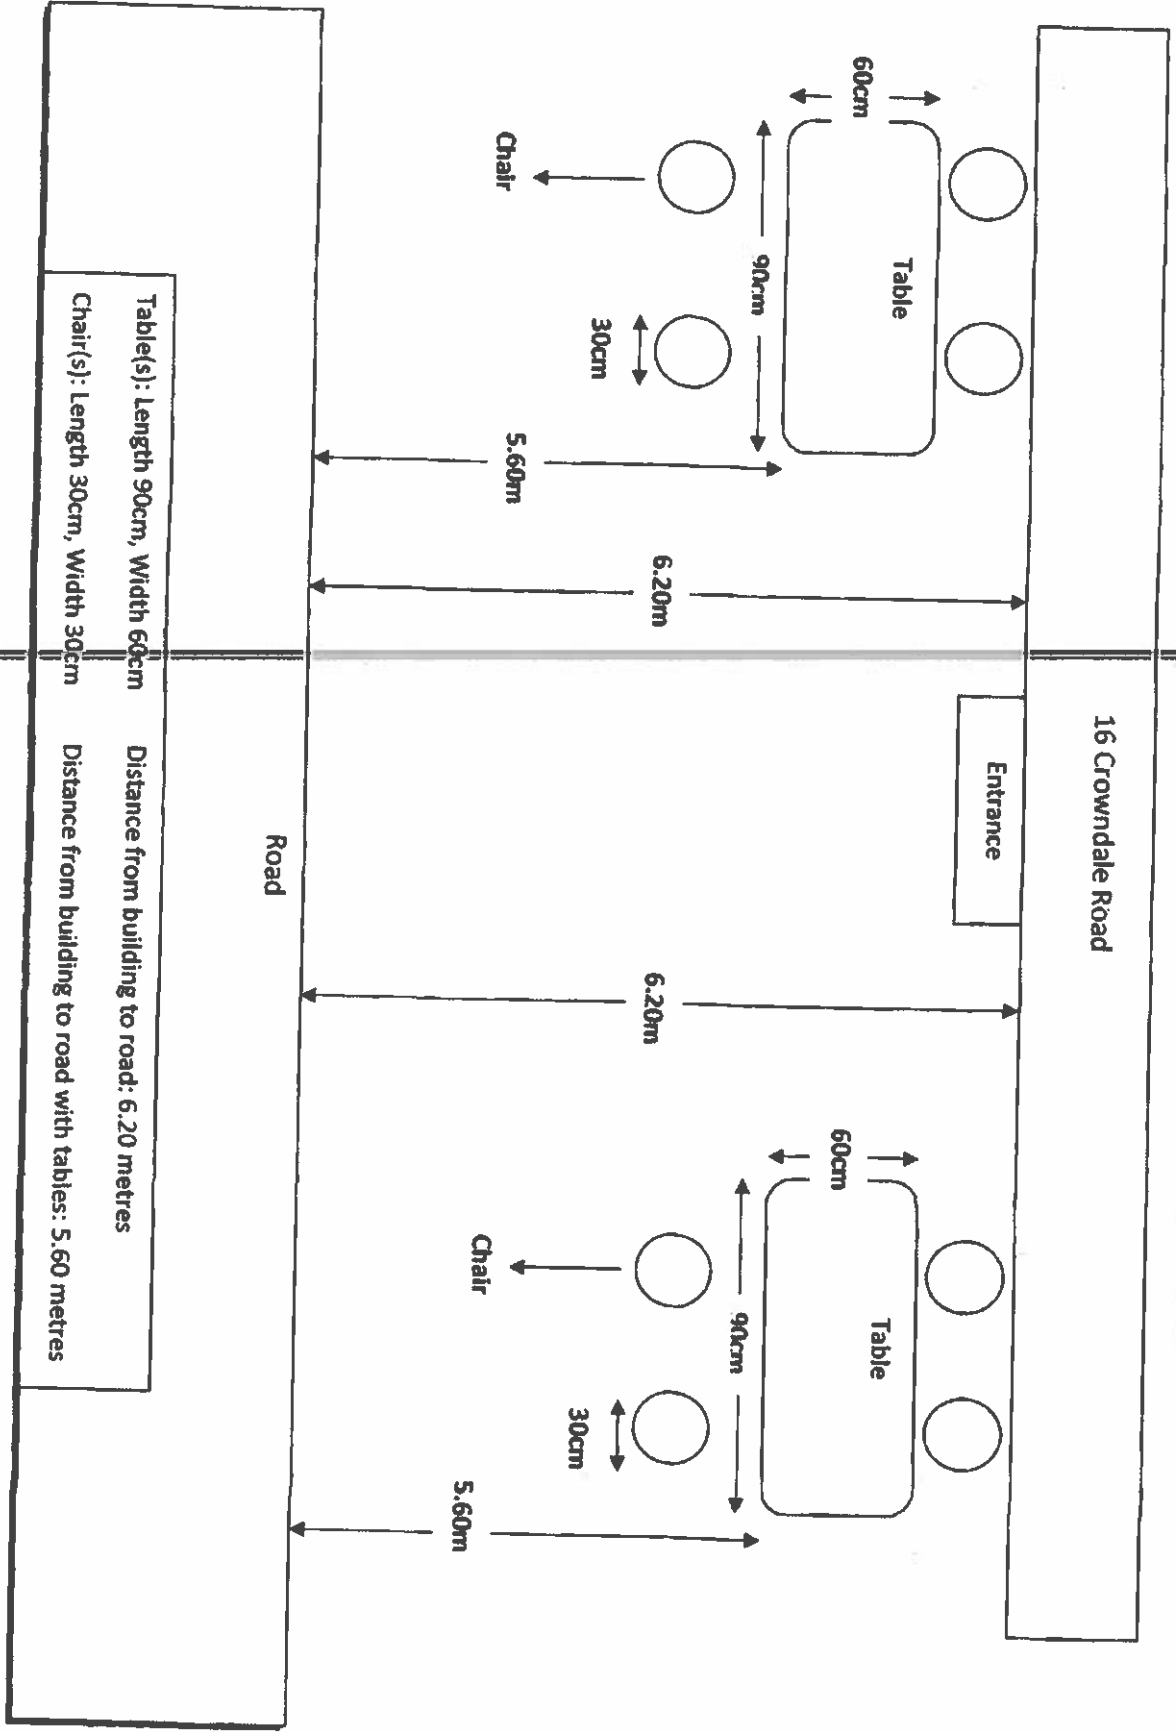

Amended seating plan for Tables & Chairs at "16 Crowndale Road, NW1 1TT, Camden"

Table(s): Length 90cm, Width 60cm
Chair(s): Length 30cm, Width 30cm

Distance from building to road: 6.20 metres
Distance from building to road with tables: 5.60 metres