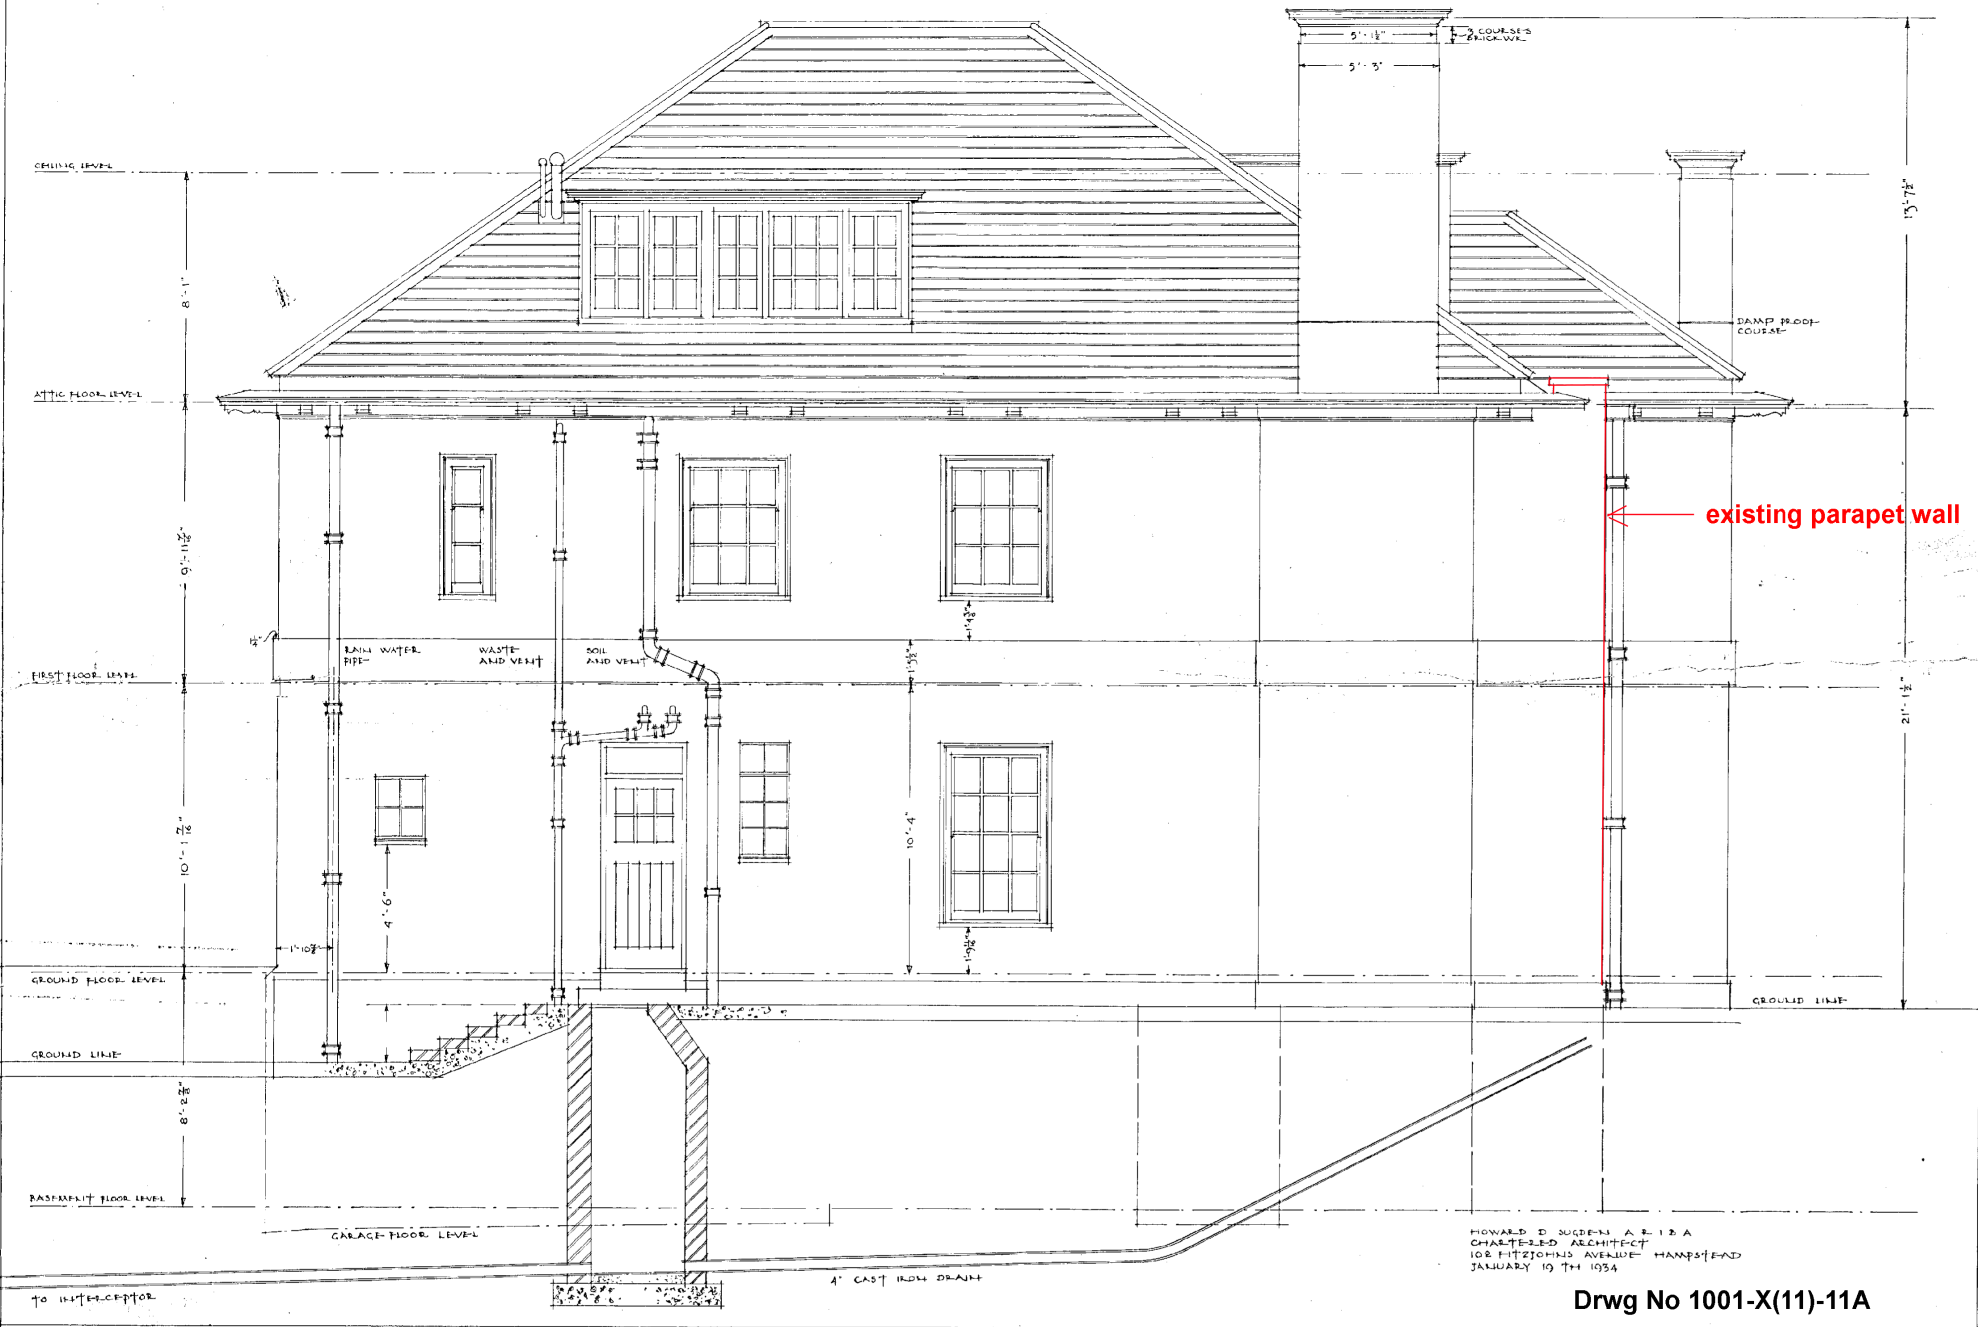

HOUSE ON CORNER OF FITZJOHNS AVENUE AND PRINCE ARTHUR ROAD HAMPSTEAD
 HALF INCH SCALE SOUTH WEST ELEVATION
 DRAWING NO 11

HOWARD D. SUDEN, A.E.I.C.A.
 CHARTERED ARCHITECT
 102 FITZJOHNS AVENUE, HAMPSTEAD
 JANUARY 19 TH 1934

Drwg No 1001-X(11)-11A