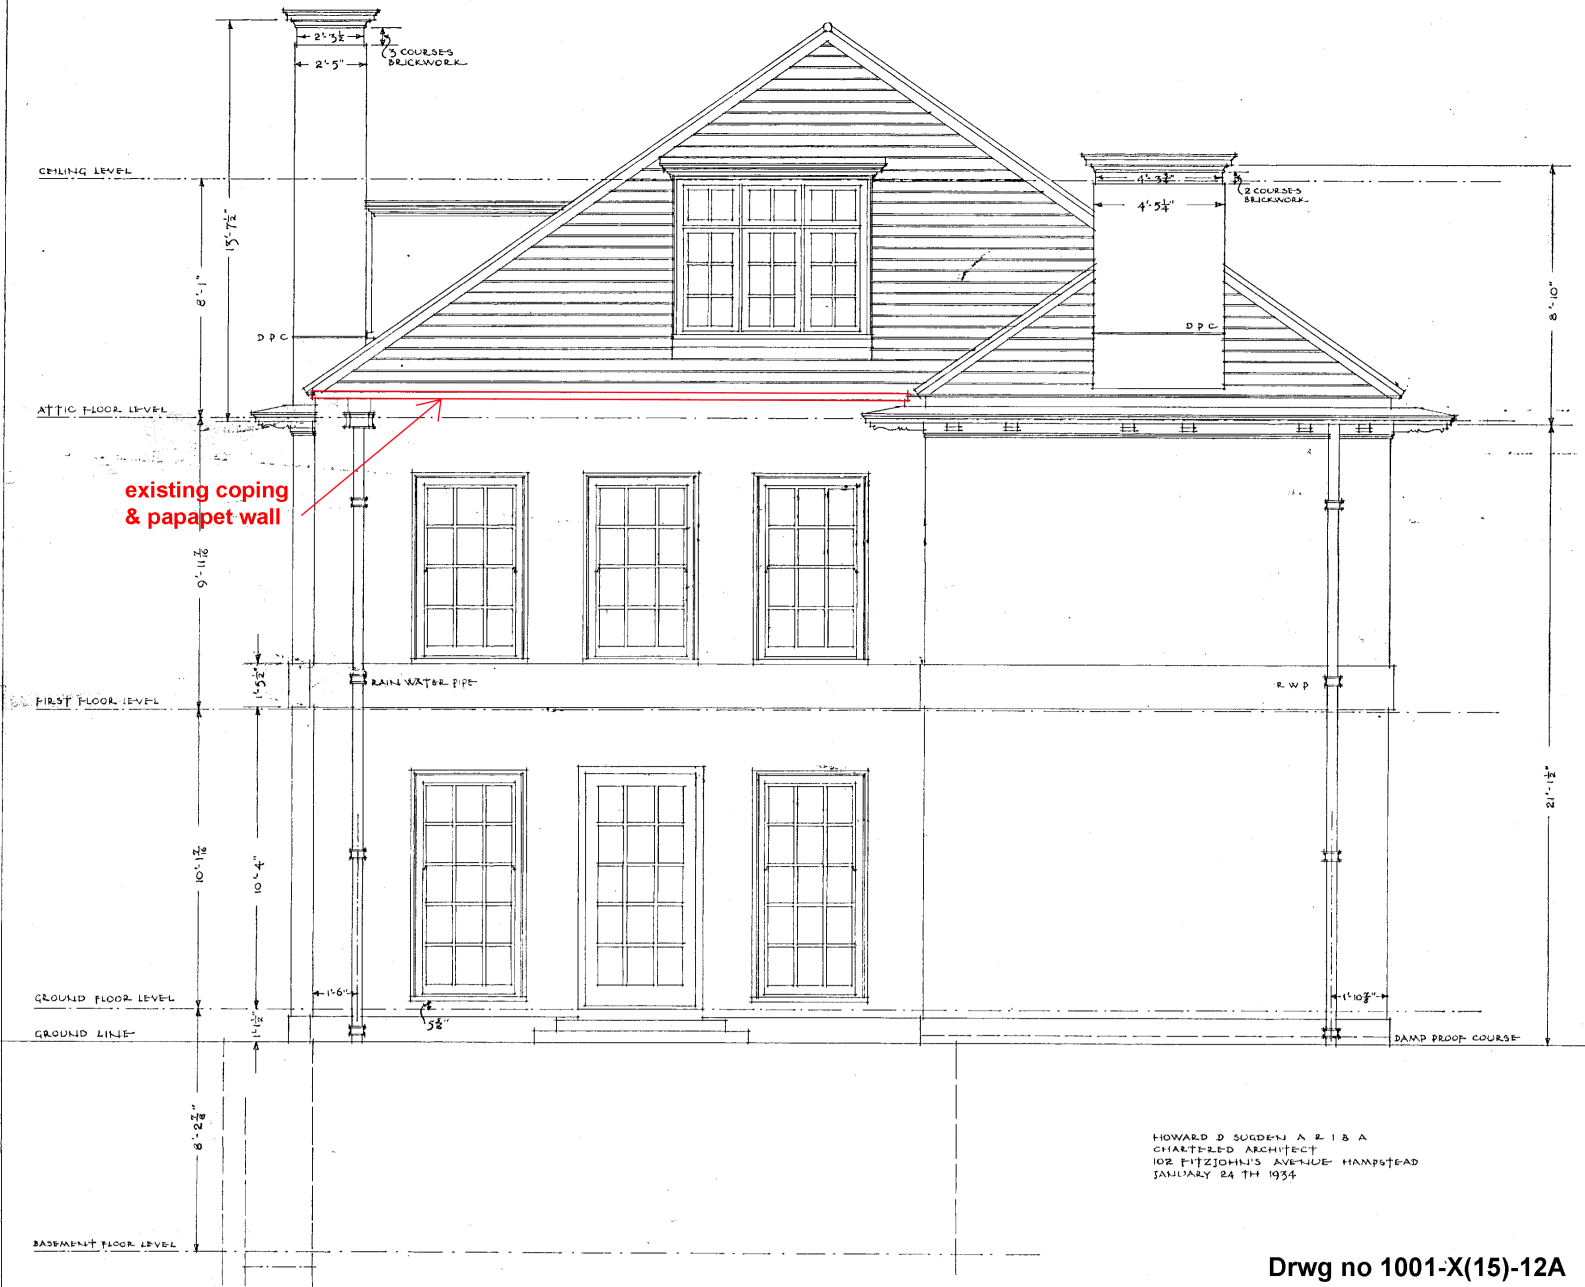

HOUSE ON CORNER OF FITZJOHN'S AVENUE AND PRINCE ARTHUR
 ROAD HAMPSTEAD
 DRAWING NO 15
 HALF INCH SCALE SOUTH EAST ELEVATION

HOWARD D. SUGDEN, A. R. I. & A.
 CHARTERED ARCHITECT
 102 FITZJOHN'S AVENUE, HAMPSTEAD
 JANUARY 24 TH 1934

Drwg no 1001-X(15)-12A