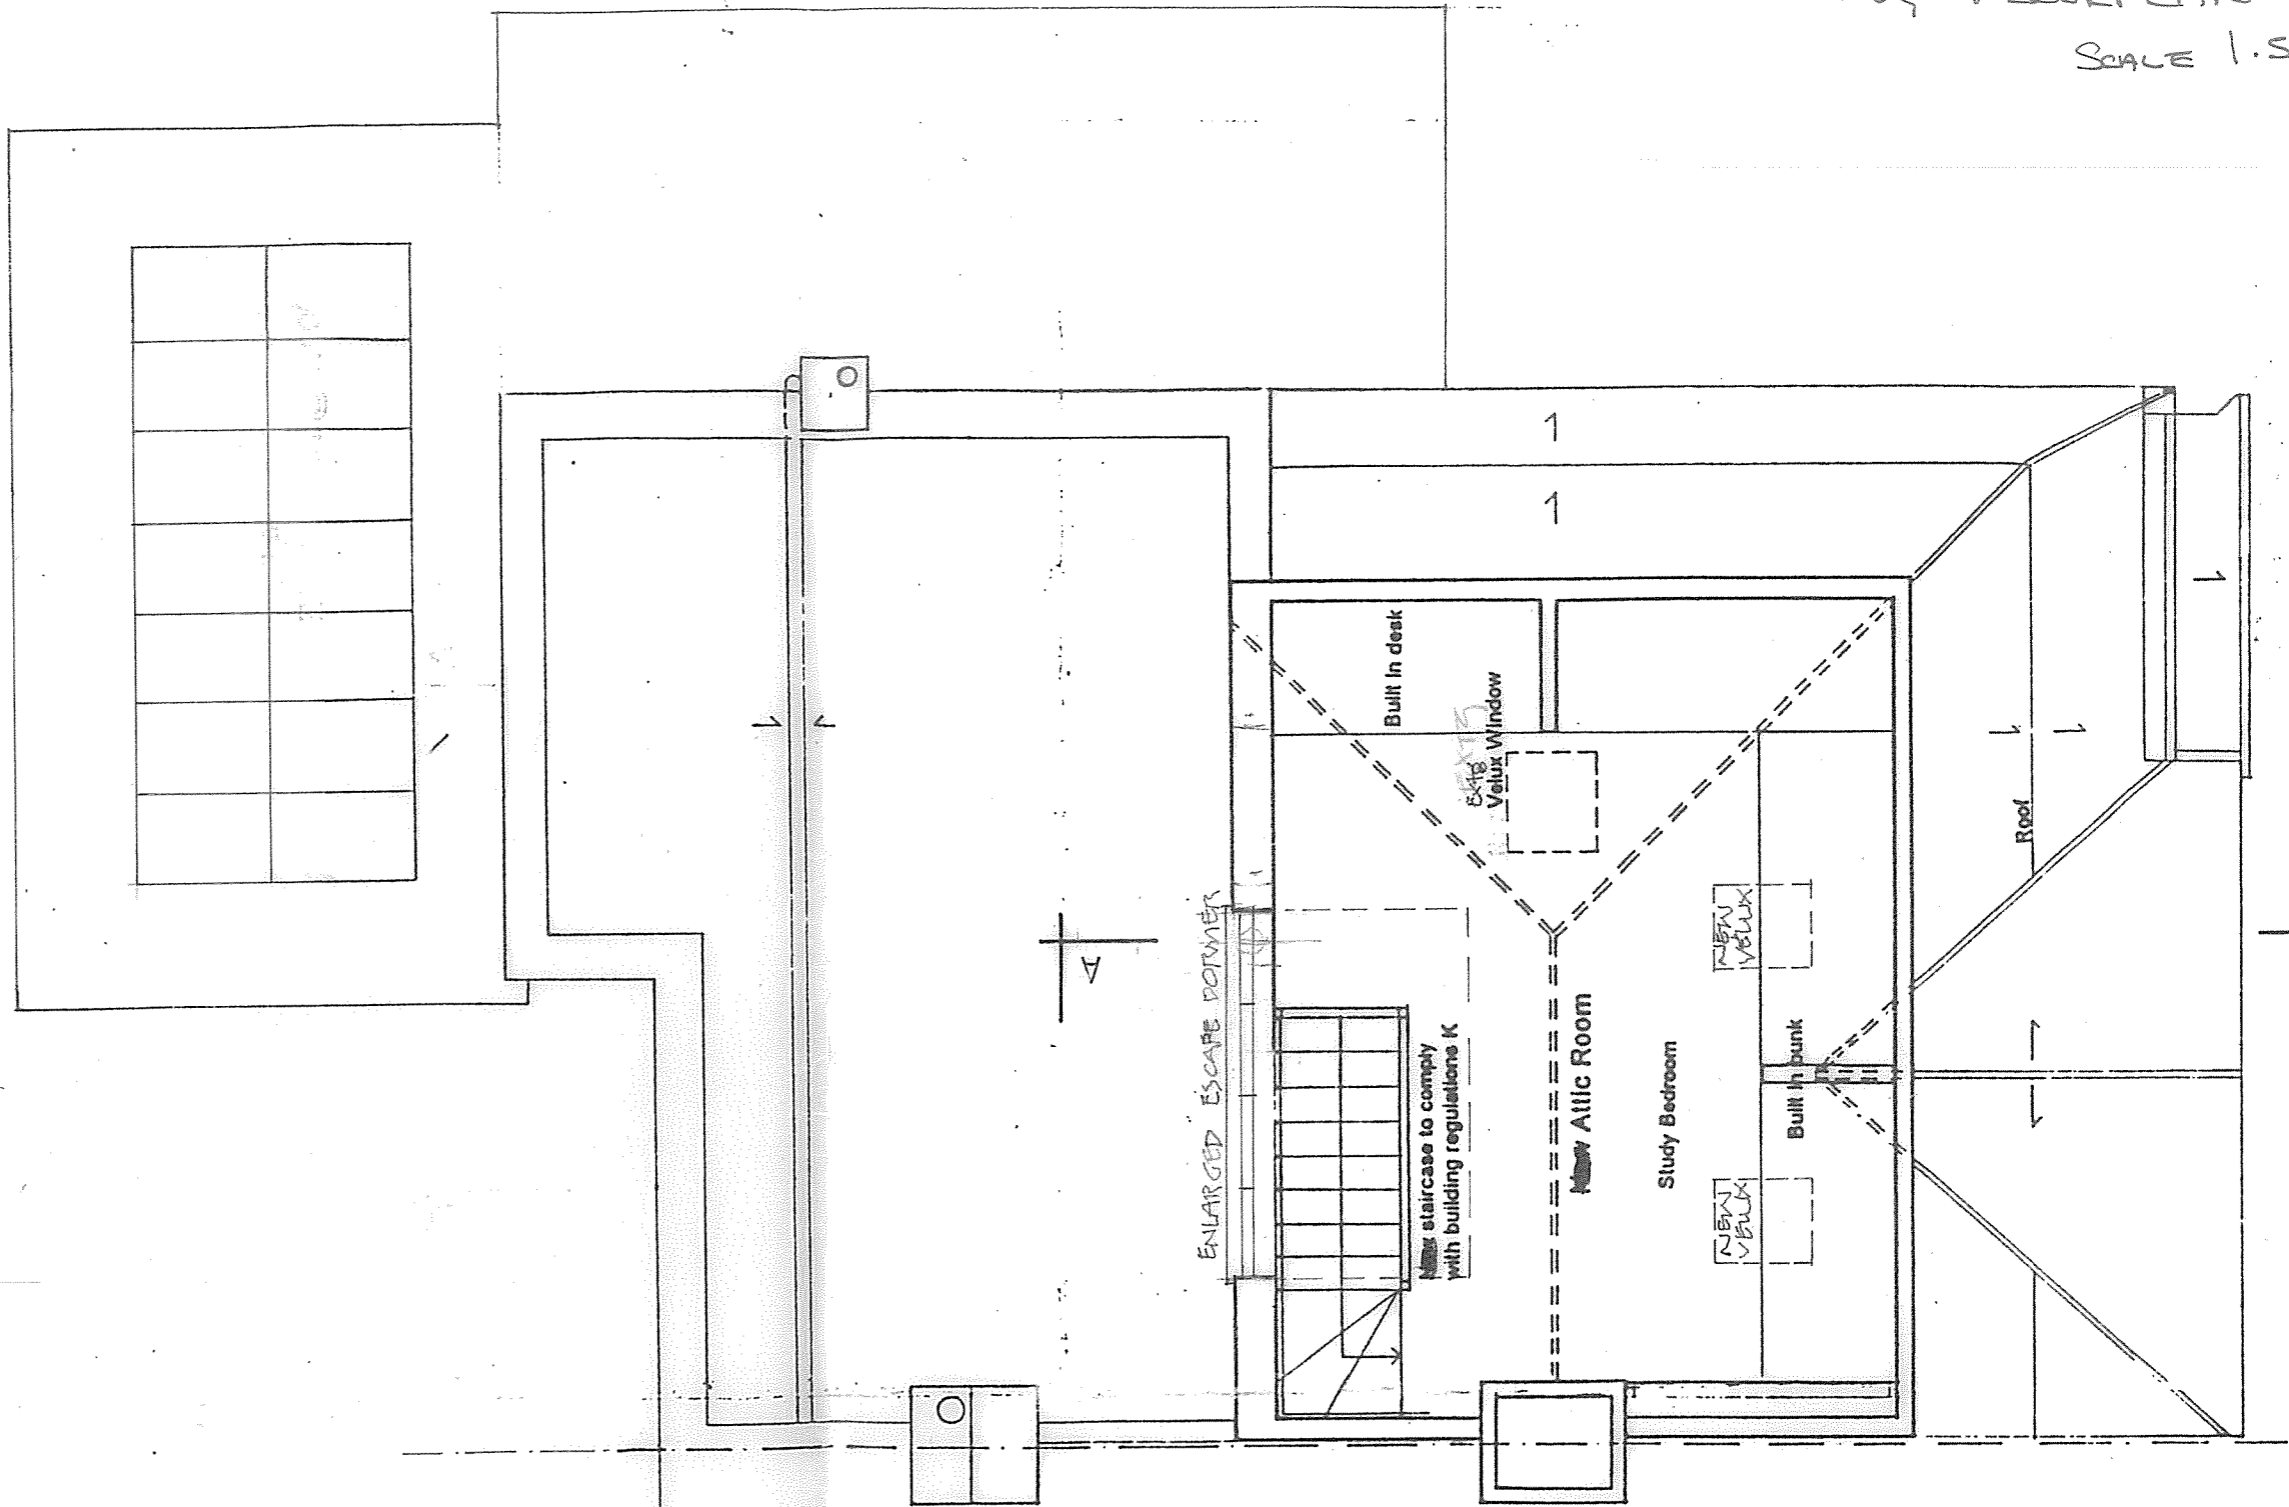

33 MAKEPEACE AVE  
EXISTING FLOORPLAN  
SCALE 1:50

ATTIC PLAN

SITE PLAN