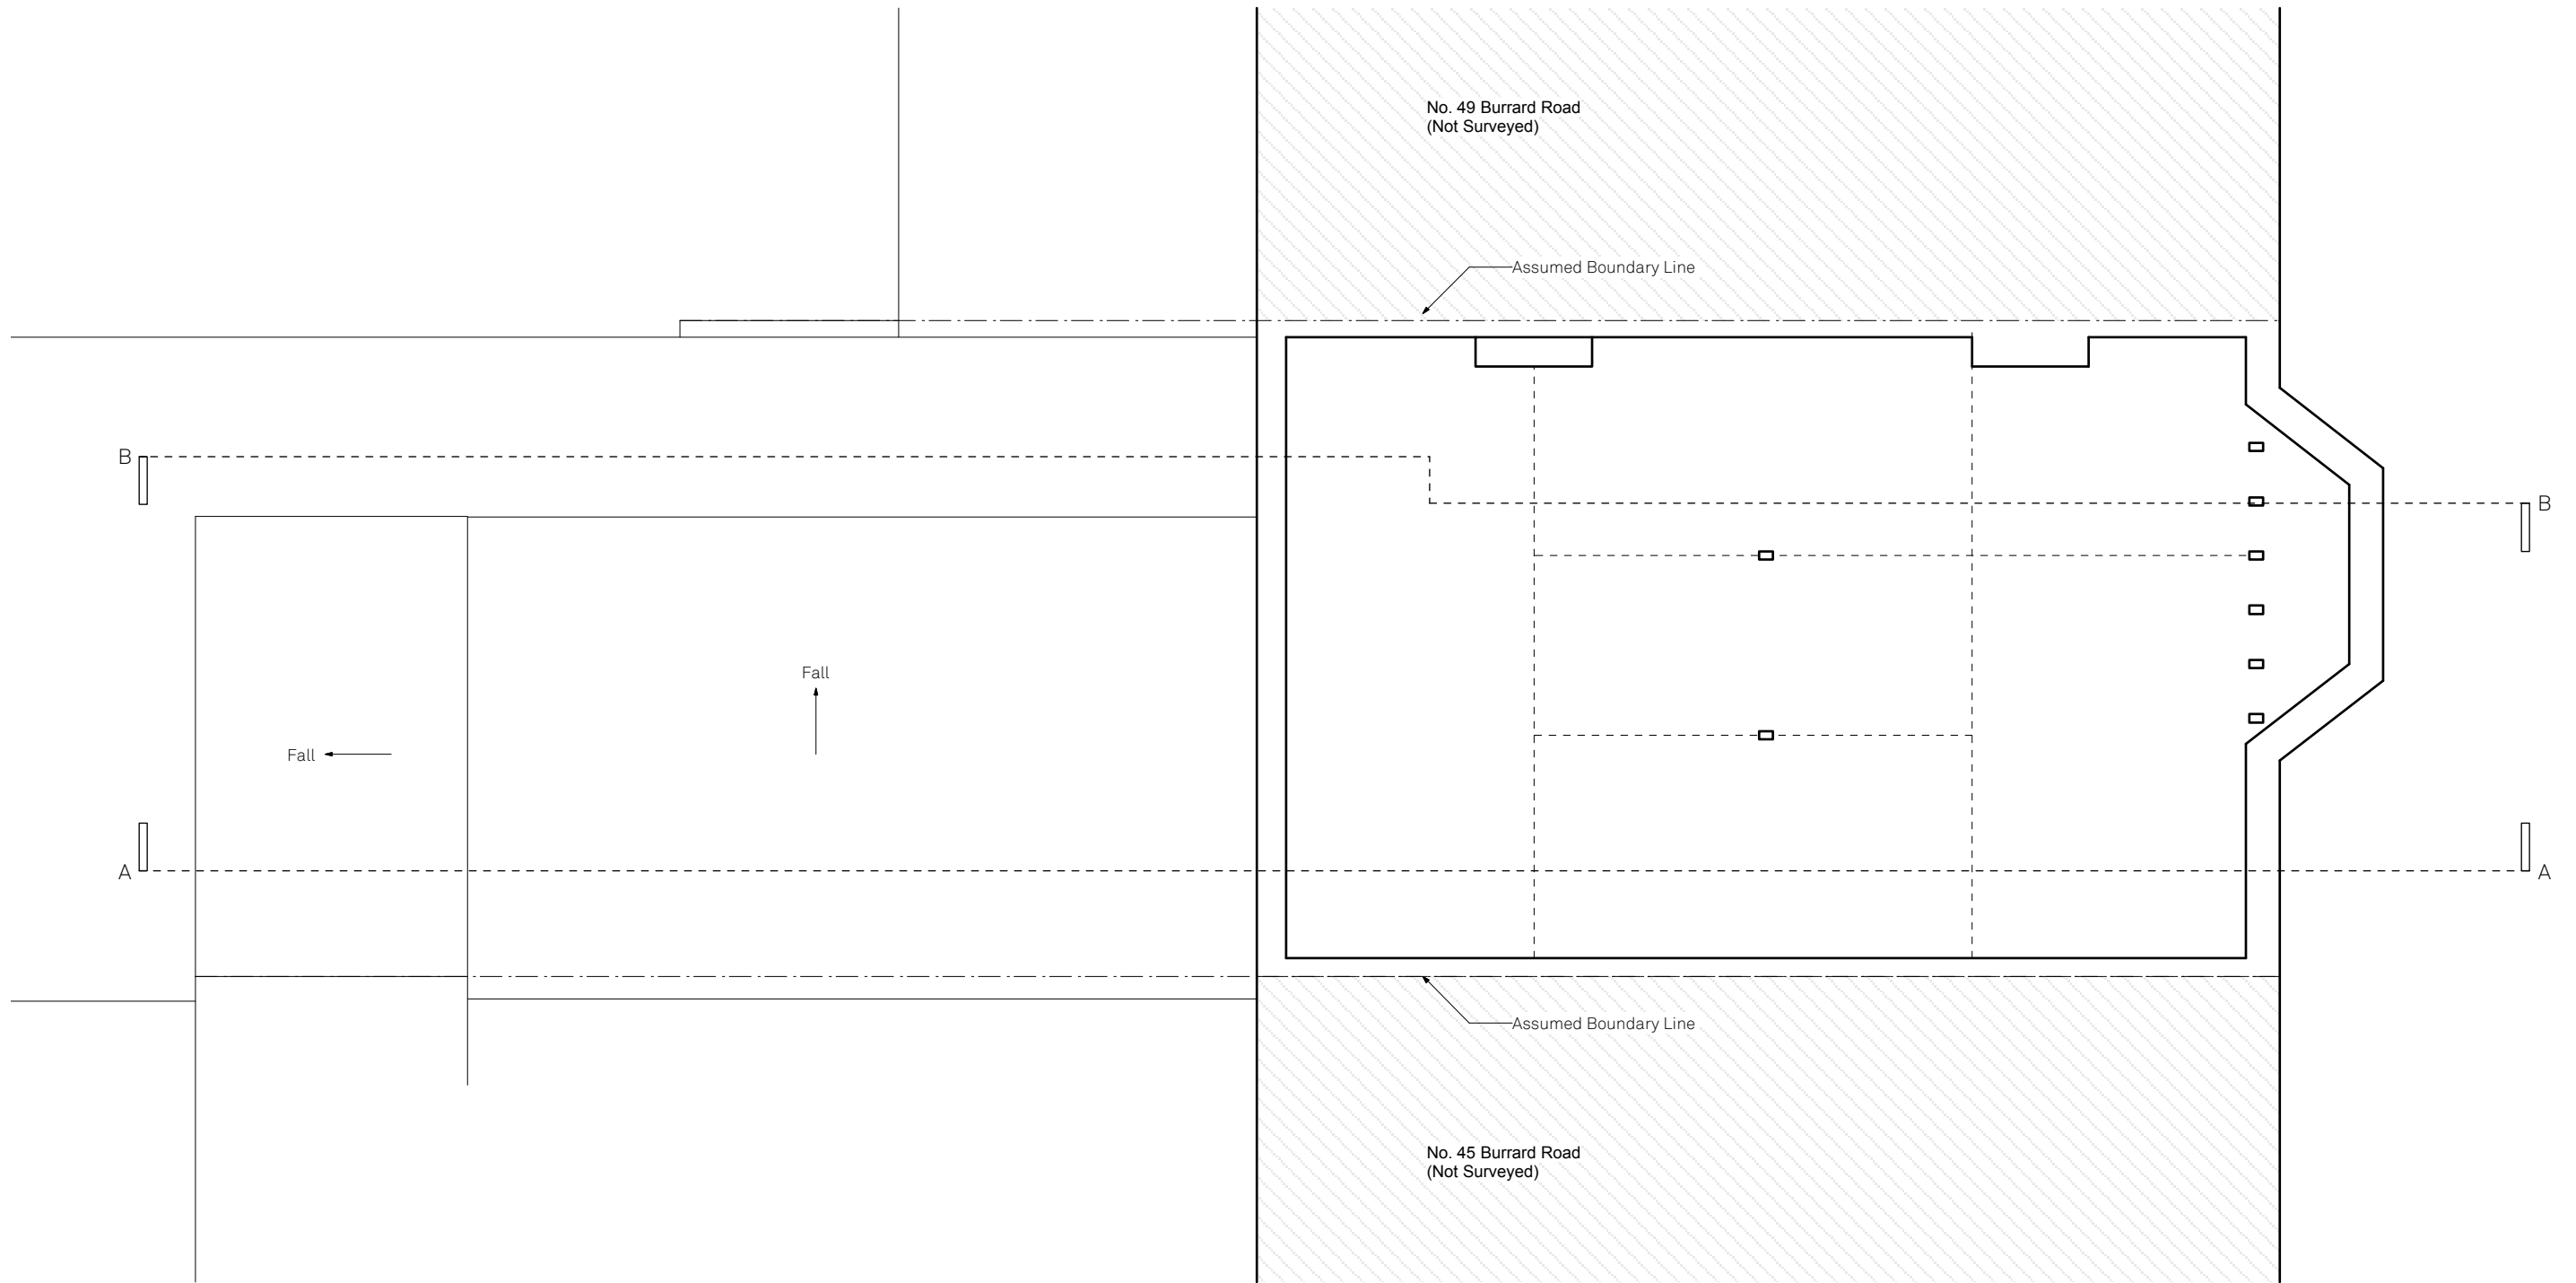

paul archer
 design

Existing Second Floor

47 Burrard Road, NW6 1DA

Drawn By HM
 Scale 1:50 @ A3
 Status Planning

Paul Archer Design Ltd

Issue Notes

A Roof terrace planning application

Date

www.paularcherdesign.co.uk

Existing Rear Elevation

47 Burrard Road, NW6 1DA

Drawn By: HM
 Scale: 1:50 @ A3
 Status: Planning

Paul Archer Design Ltd

Issue Notes

A Roof terrace planning application

Date