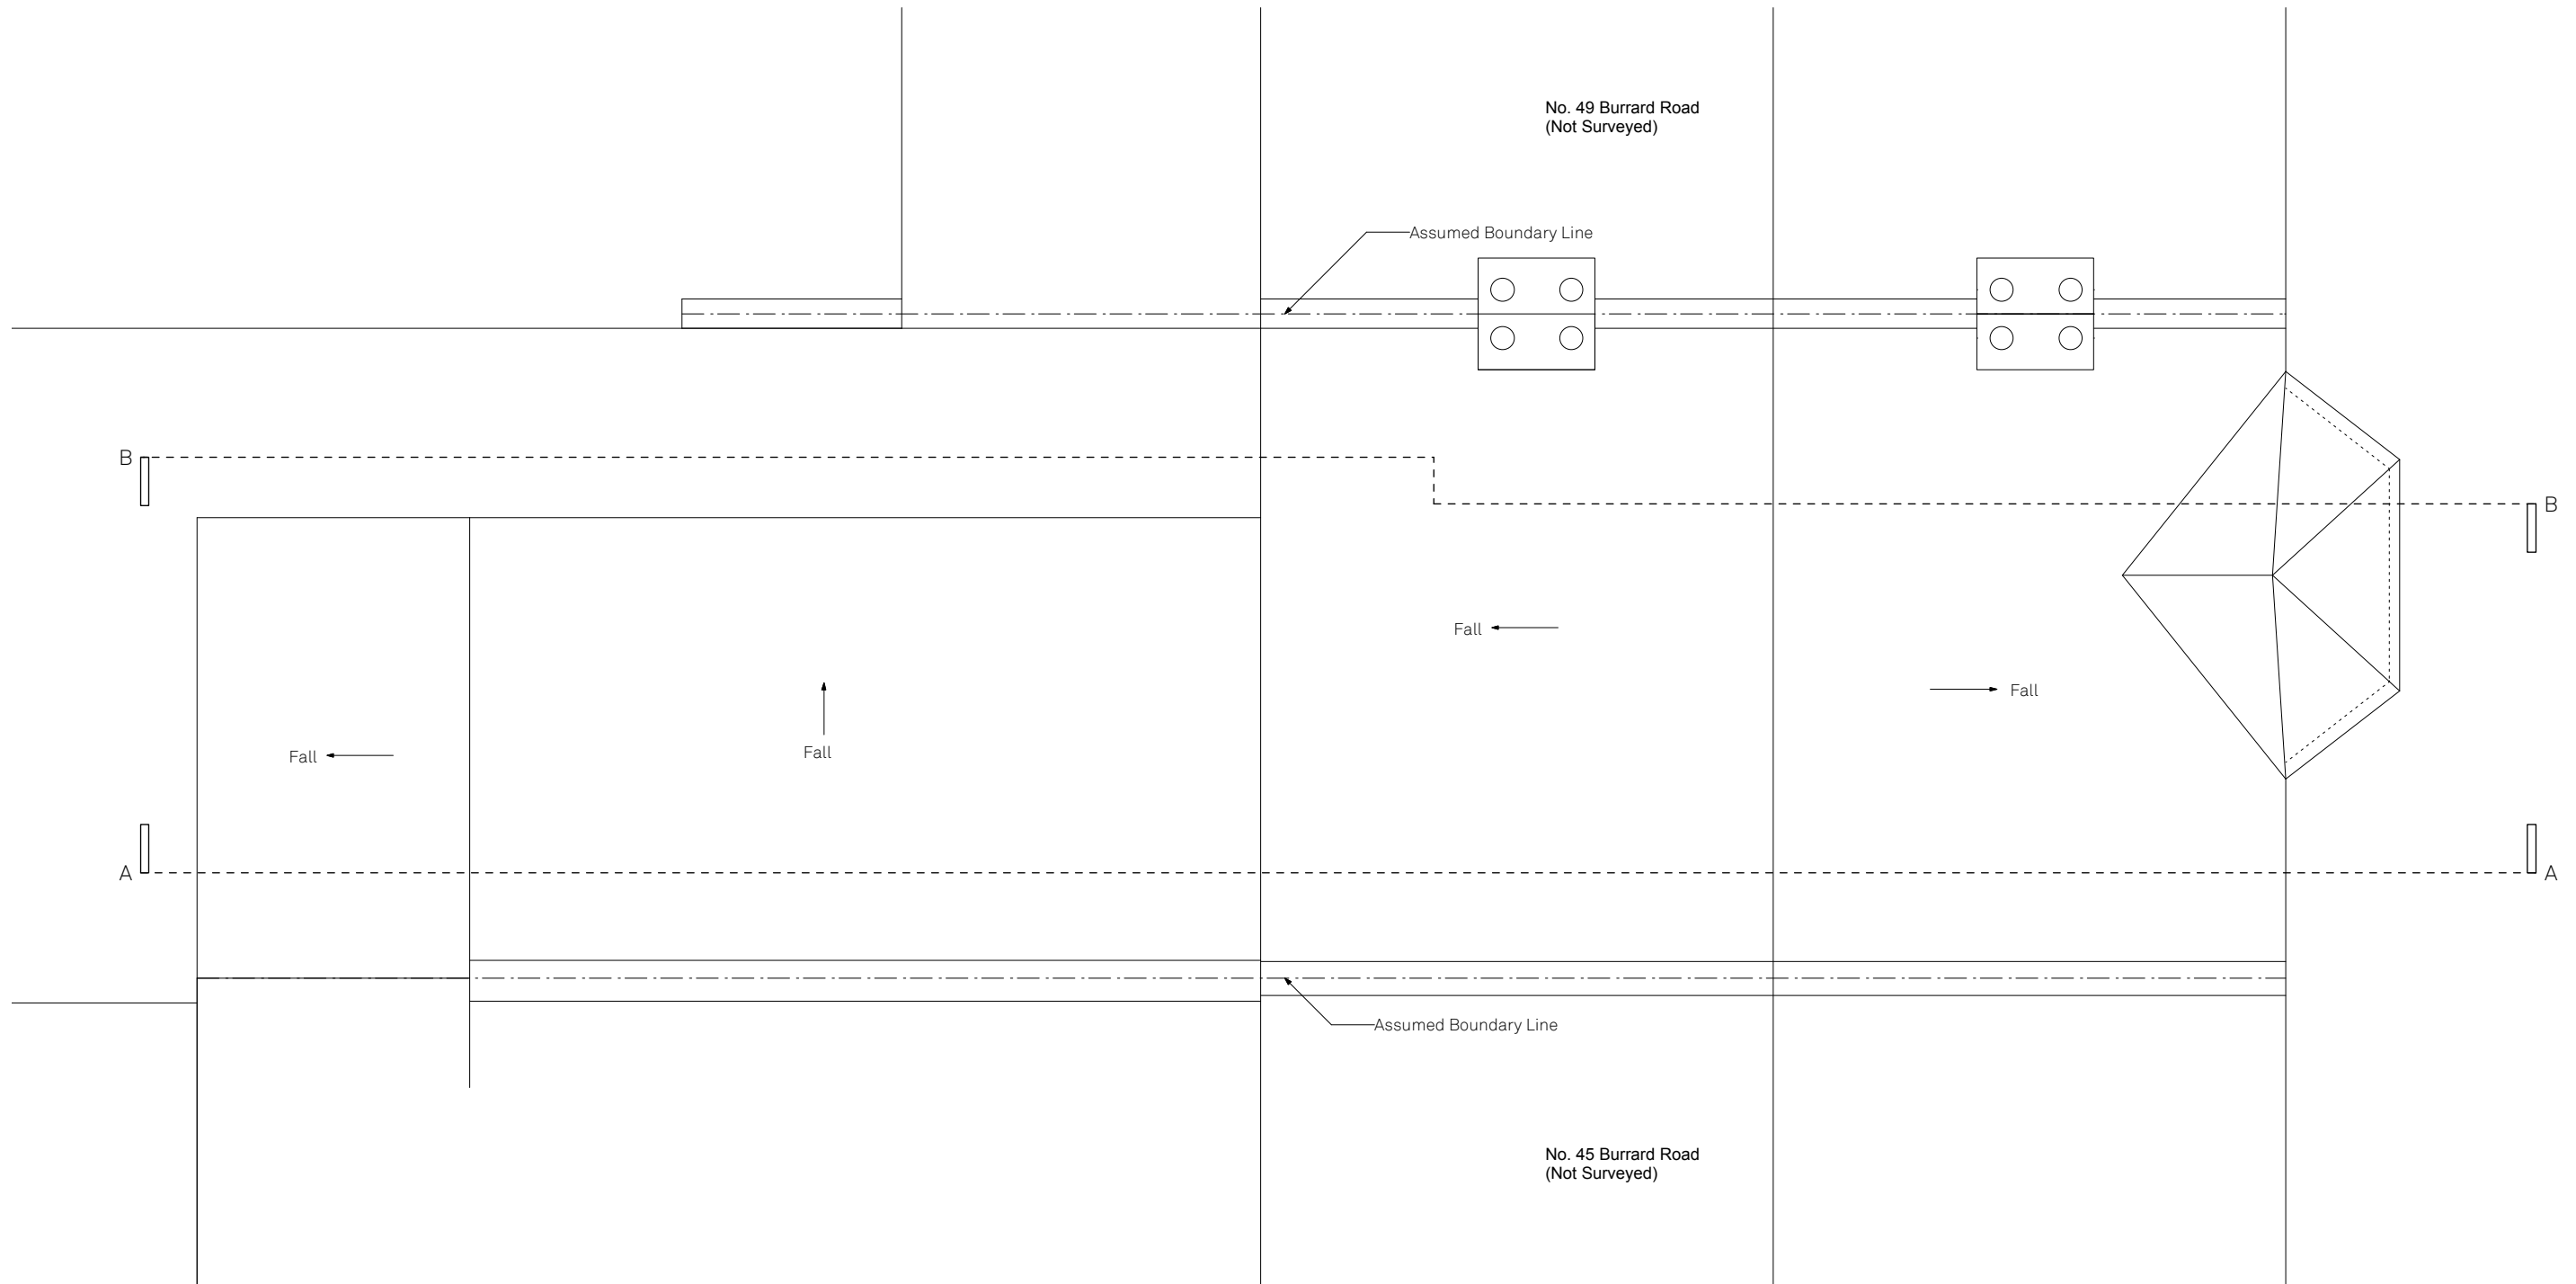

Existing Roof Plan

47 Burrard Road, NW6 1DA

Drawn By HM
Scale 1:50 @ A3
Status Planning

Paul Archer Design Ltd

Issue Notes

A Roof terrace planning application

Date

03/03/2015

644.013A

paul archer
design

103 Farringdon Road London EC1C3BS Tel. 020 3668 2668

www.paularcherdesign.co.uk