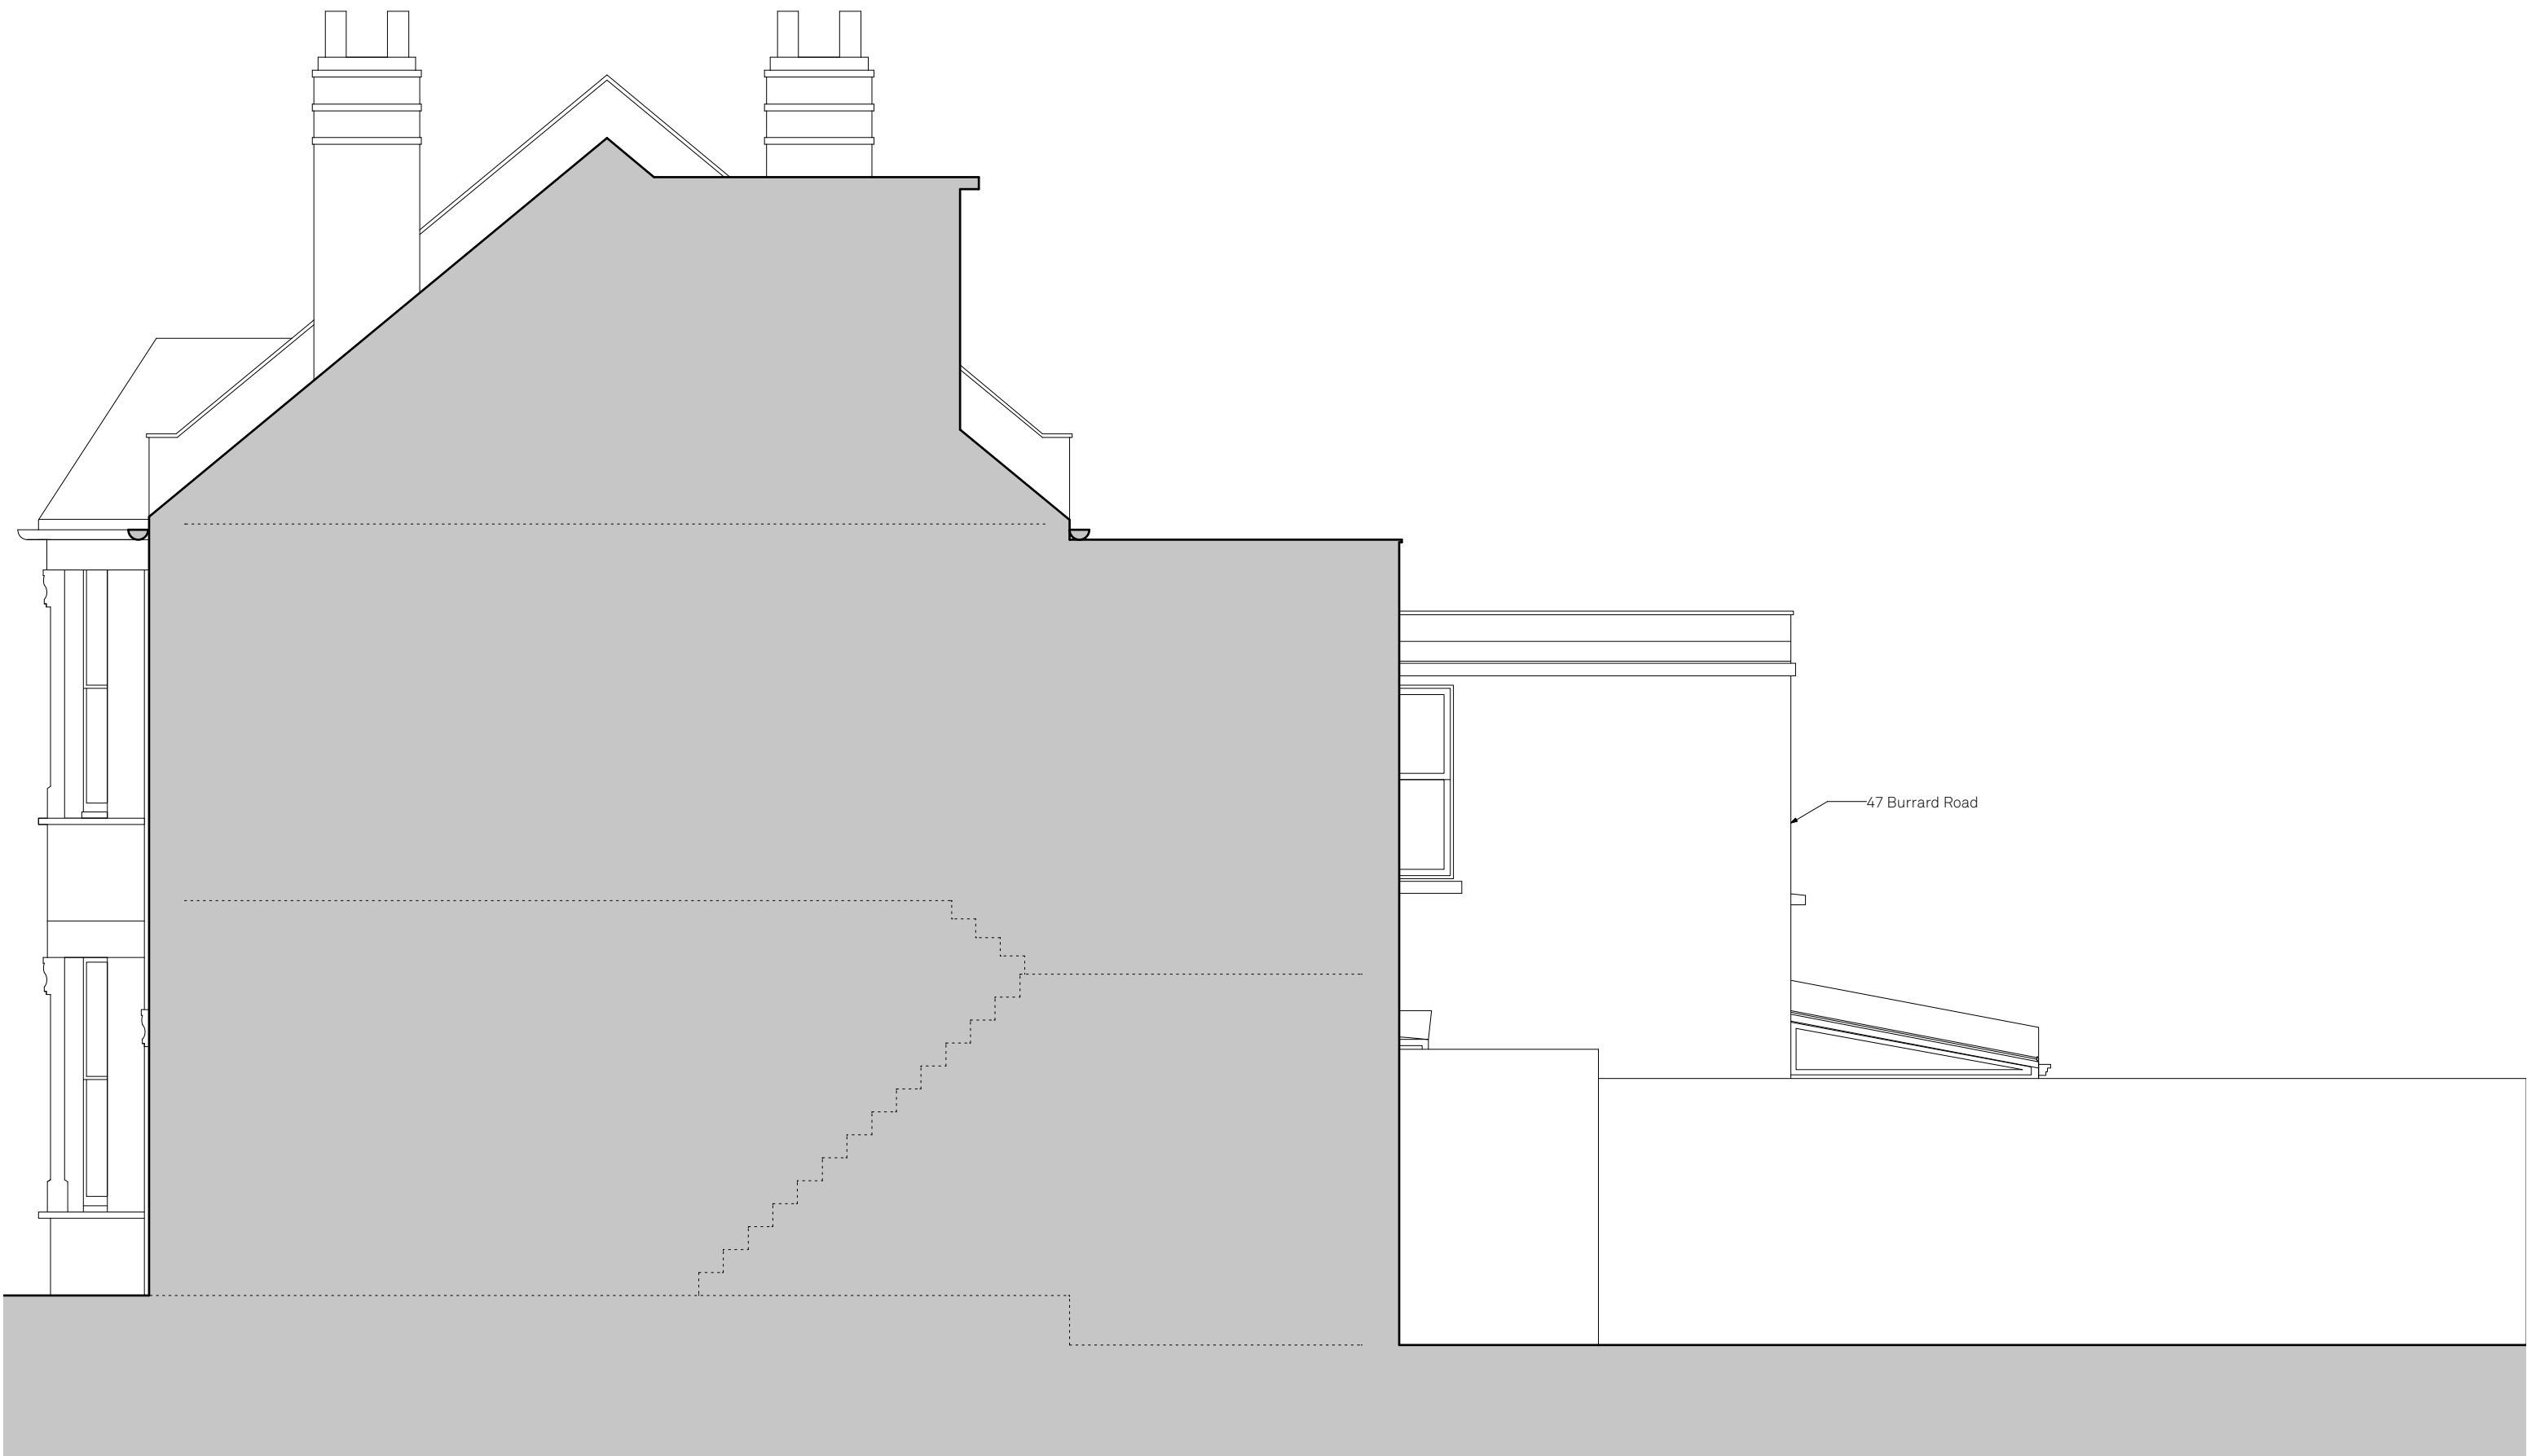

Paul Archer Design Ltd

Issue Notes

A Roof terrace planning application

Date

03/03/2015

644.015A

paul archer
 design

103 Farringdon Road London EC1C 3BS Tel. 020 3668 2668

www.paularcherdesign.co.uk

Existing North-East Elevation

47 Burrard Road, NW6 1DA

Drawn By HM
 Scale 1:50 @ A3
 Status Planning

Paul Archer Design Ltd

Issue Notes

A Roof terrace planning application

Date