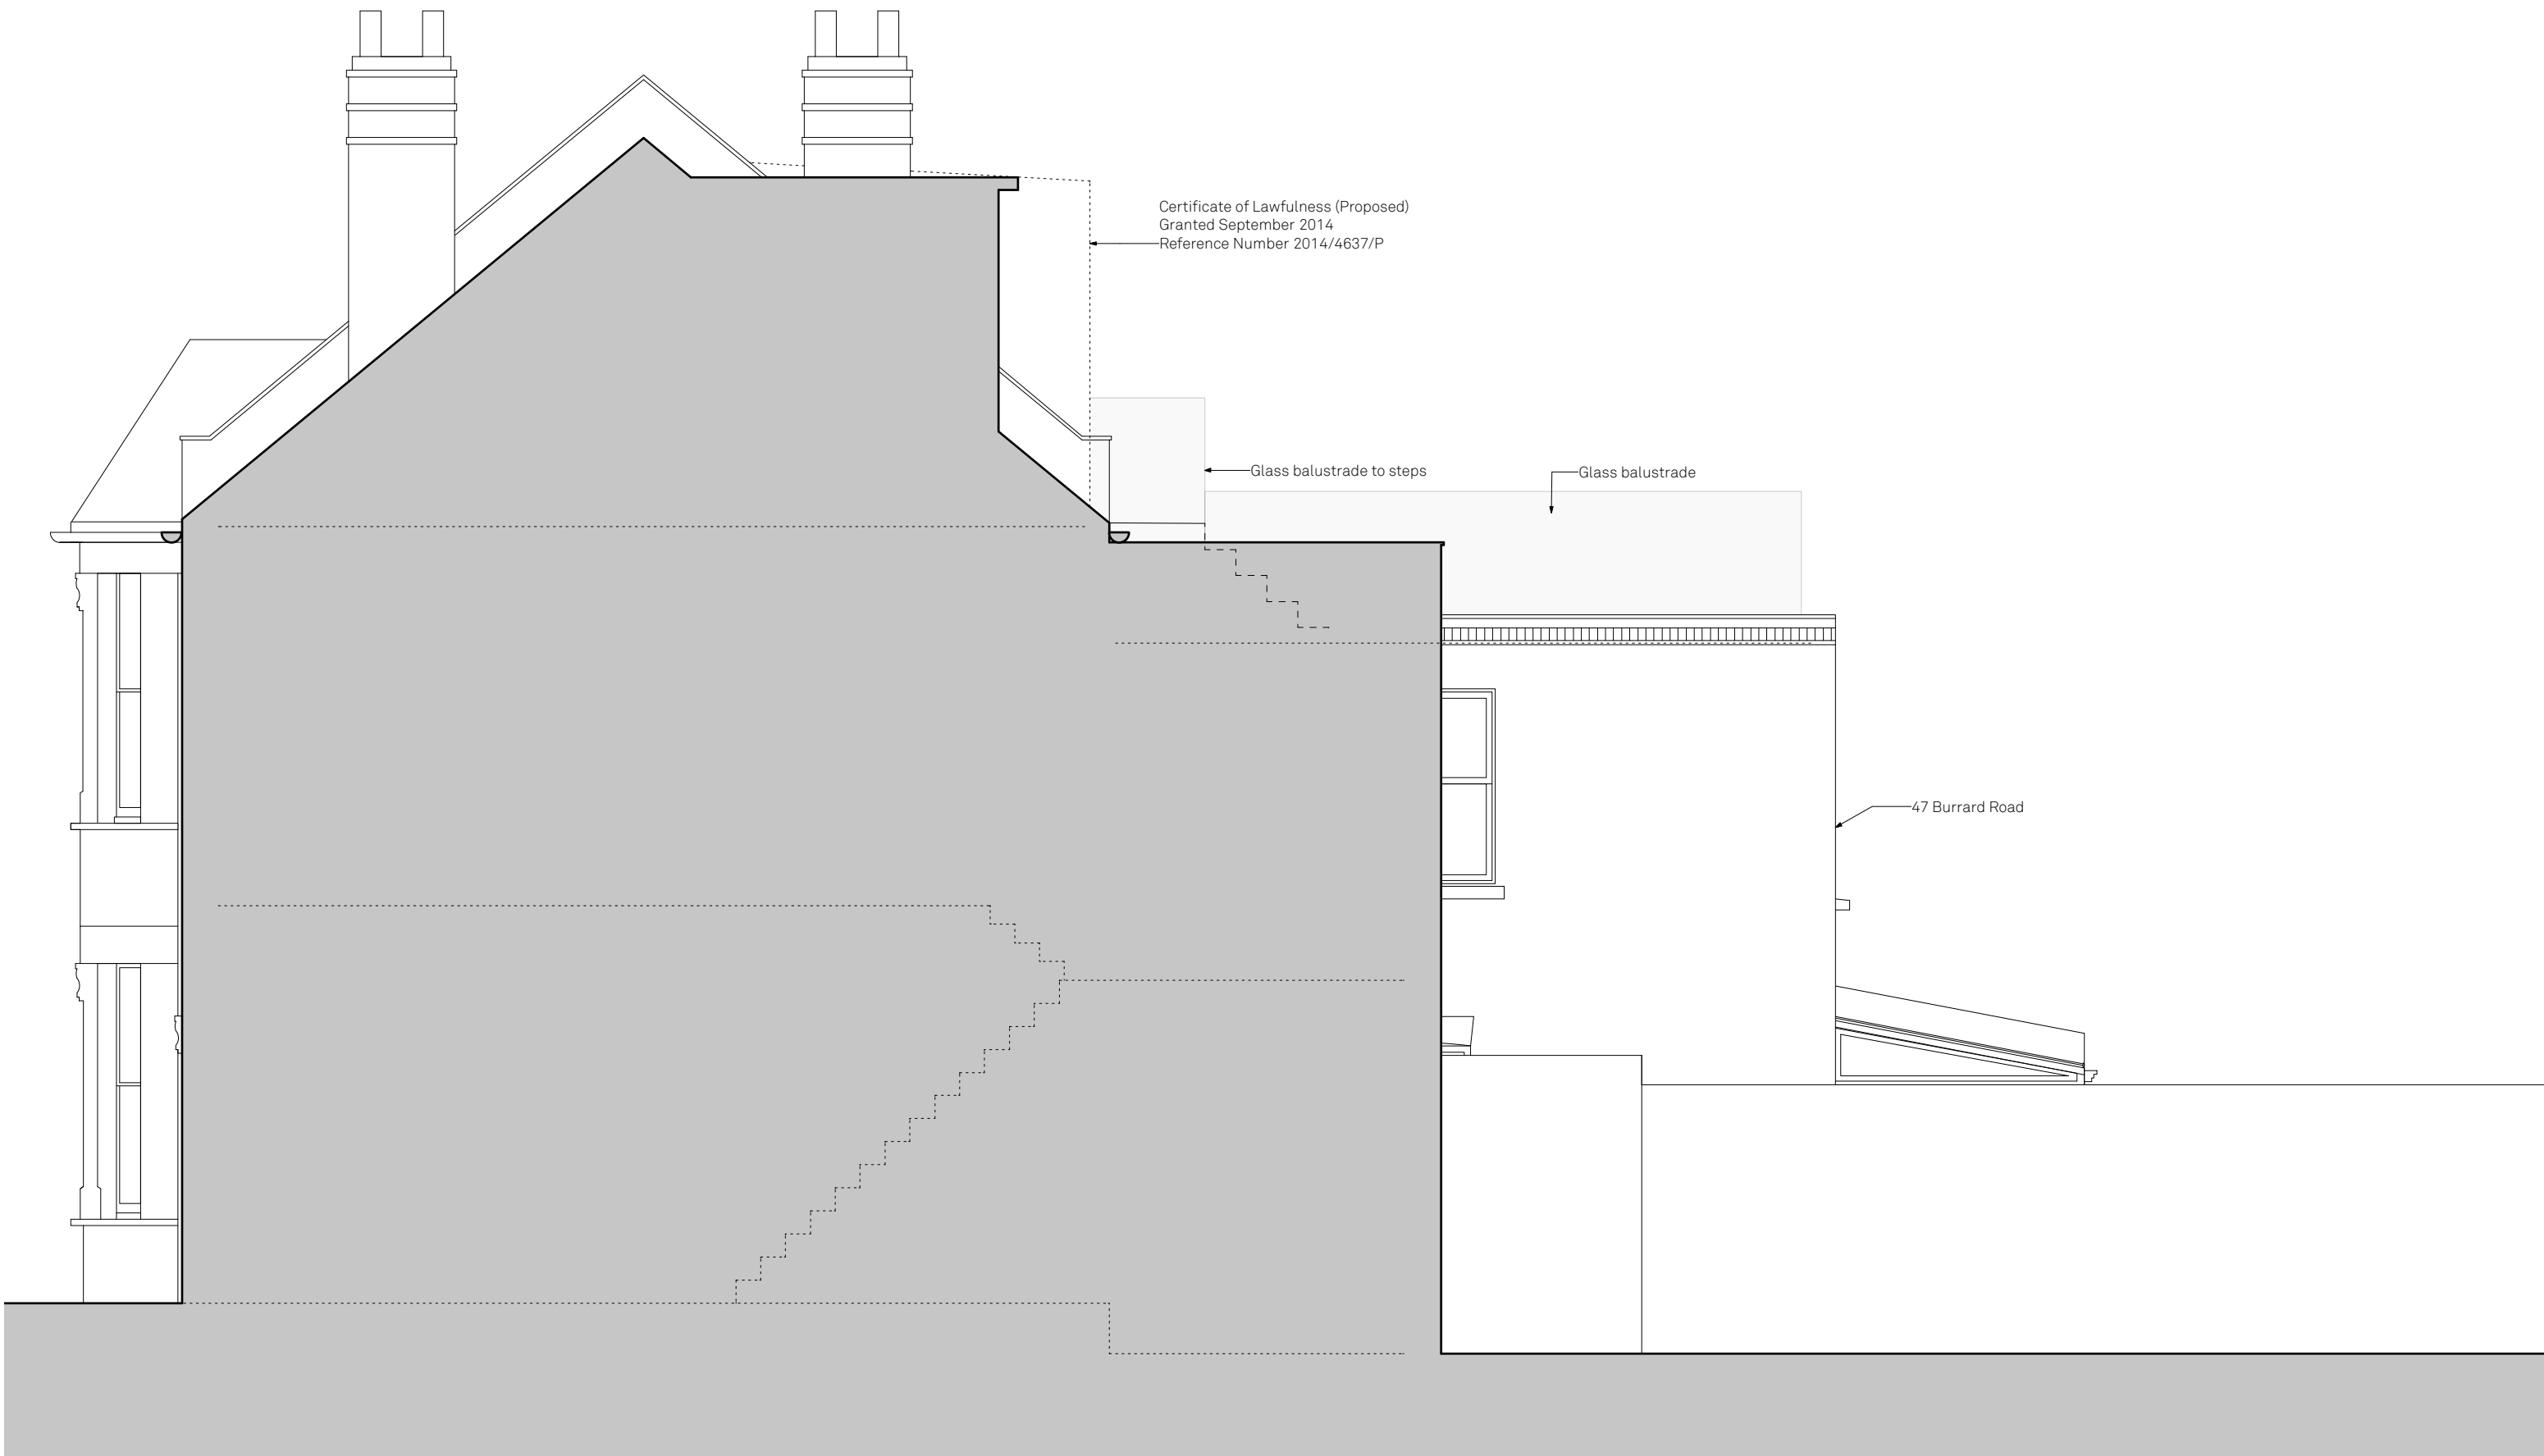

Issue Notes

Issue	Notes	Date
A	Roof terrace planning application	03/03/2015
B	Revised drawings to indicate roof terrace application with existing context	20/04/2015

103 Farringdon Road London EC1C 3BS Tel. 020 3668 2668

644.324B

paul archer
design

www.paularcherdesign.co.uk

Proposed South West Elevation

Burrard Road

Drawn By HM
 Scale 1:50 @ A3
 Status Planning

Paul Archer Design Ltd

Issue	Notes	Date
A	Roof terrace planning application	03/03/2015
B	Revised drawings to indicate roof terrace application with existing context	20/04/2015

103 Farringdon Road London EC1C 3BS Tel. 020 3668 2668

644.325B

paul archer
 design

www.paularcherdesign.co.uk

Proposed North East Elevation

Burrard Road

Drawn By
Scale
Status

Paul Archer Design Ltd

HM
1:50 @ A3
Planning

Issue	Notes	Date
A	Roof terrace planning application	03/03/2015
B	Revised drawings to indicate roof terrace application with existing context	20/04/2015

103 Farringdon Road London EC1C 3BS Tel. 020 3668 2668