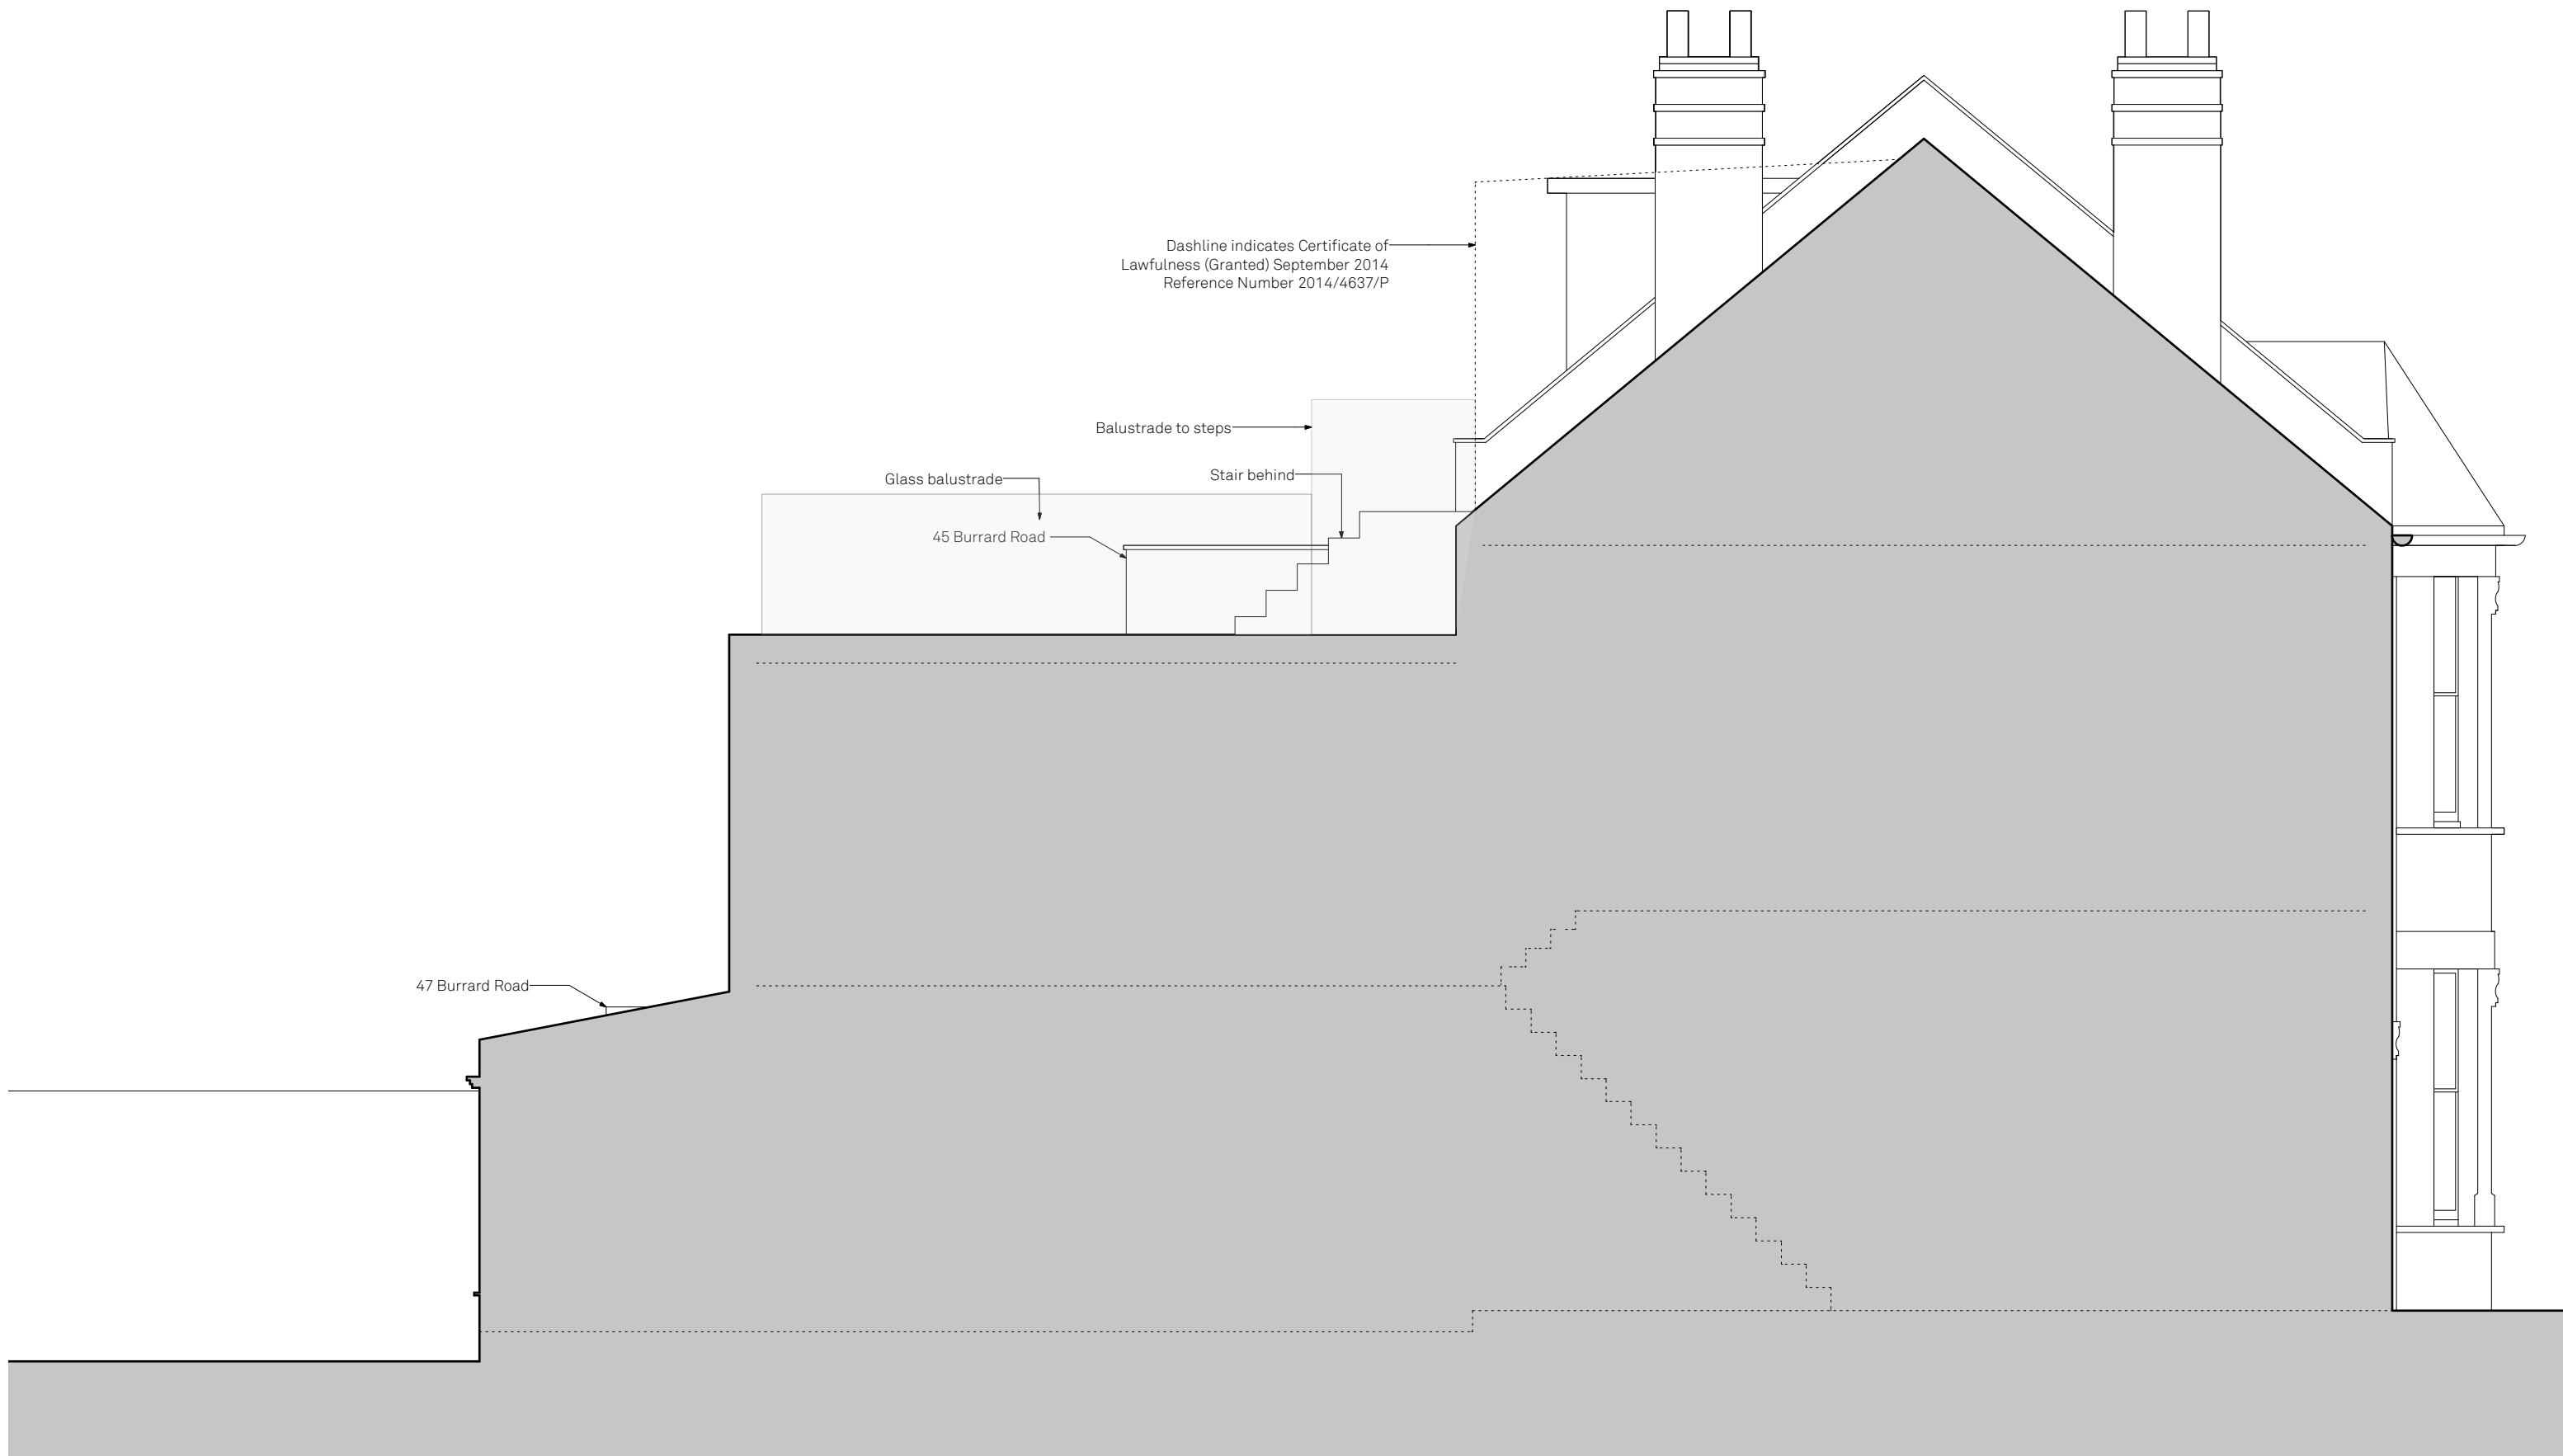

Issue Notes

Issue	Notes	Date
A	Roof terrace planning application	03/03/2015
B	Revised drawings to indicate roof terrace application with existing context	20/04/2015

103 Farringdon Road London EC1C 3BS Tel. 020 3668 2668

644.324B

paul archer
design

www.paularcherdesign.co.uk

Proposed South West Elevation

Burrard Road

Drawn By HM
 Scale 1:50 @ A3
 Status Planning

Paul Archer Design Ltd

Issue	Notes	Date
A	Roof terrace planning application	03/03/2015
B	Revised drawings to indicate roof terrace application with existing context	20/04/2015

103 Farringdon Road London EC1C 3BS Tel. 020 3668 2668

644.325B

paul archer
 design

www.paularcherdesign.co.uk

Proposed North East Elevation

Burrard Road

Drawn By
Scale
Status

Paul Archer Design Ltd

HM
1:50 @ A3
Planning

Issue	Notes	Date
A	Roof terrace planning application	03/03/2015
B	Revised drawings to indicate roof terrace application with existing context	20/04/2015

103 Farringdon Road London EC1C 3BS Tel. 020 3668 2668