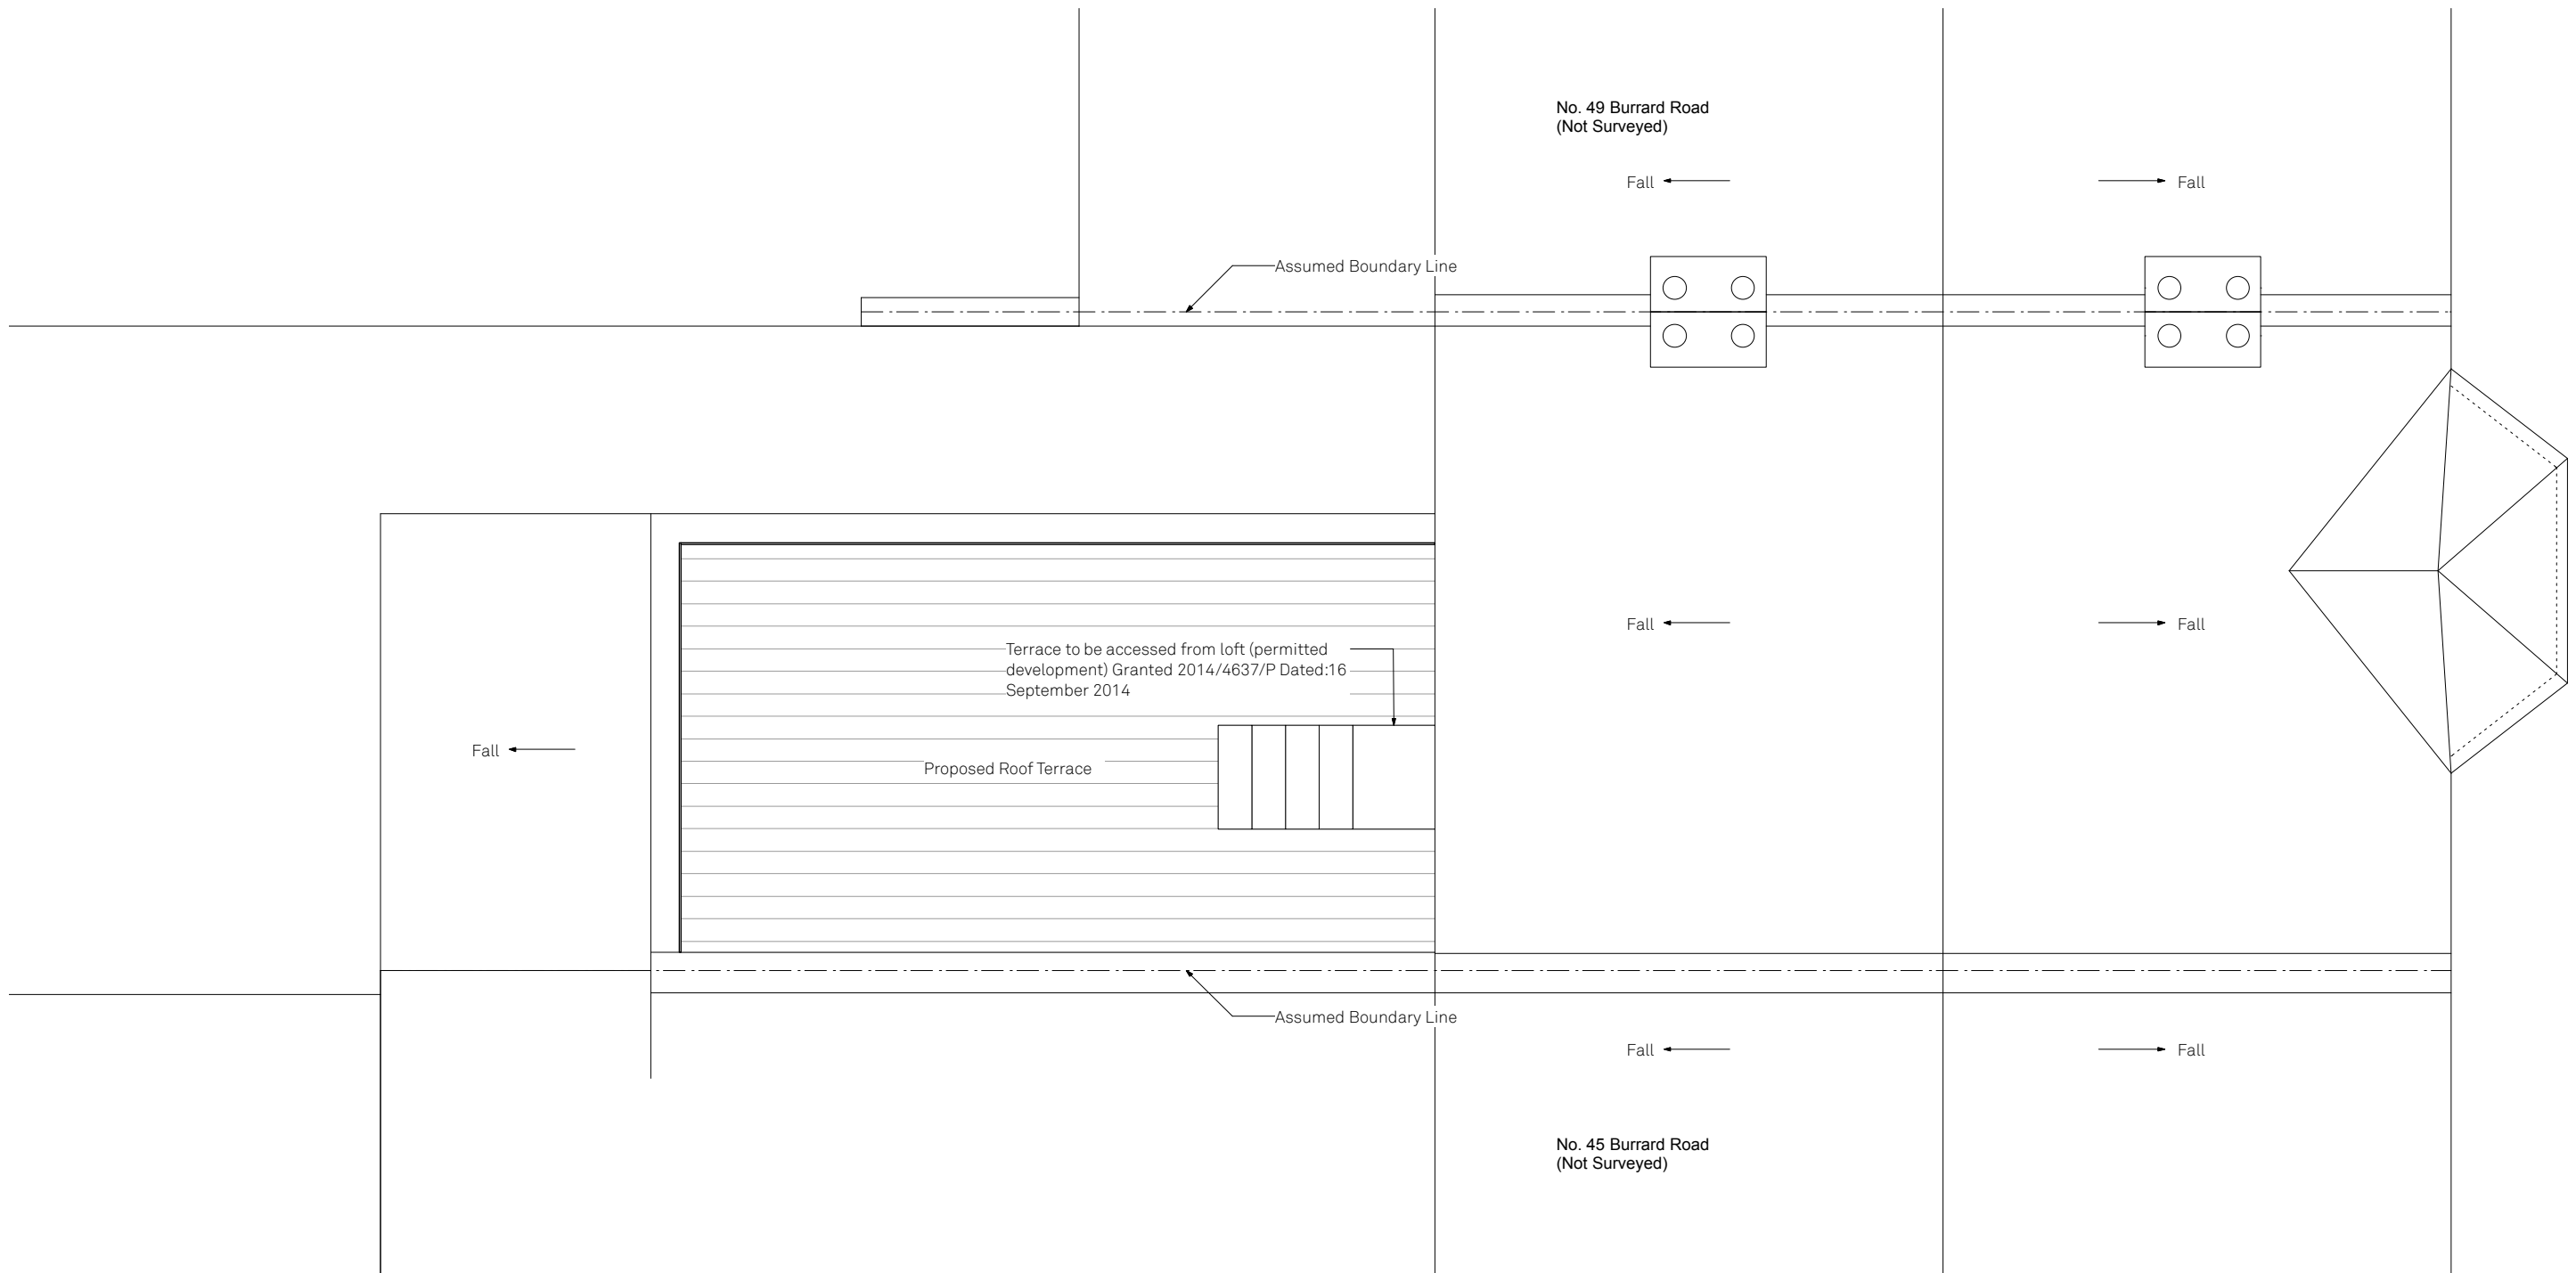

Proposed Roof Plan

Burrard Road

Drawn By
Scale
Status

HM
1:50 @ A3
Planning

Paul Archer Design Ltd

Issue Notes

Issue	Notes	Date
A	Roof terrace planning application	03/03/2015
B	Revised drawings to indicate roof terrace application with existing context	20/04/2015

103 Farringdon Road London EC1C 3BS Tel. 020 3668 2668

644.323B

paul archer
design

www.paularcherdesign.co.uk