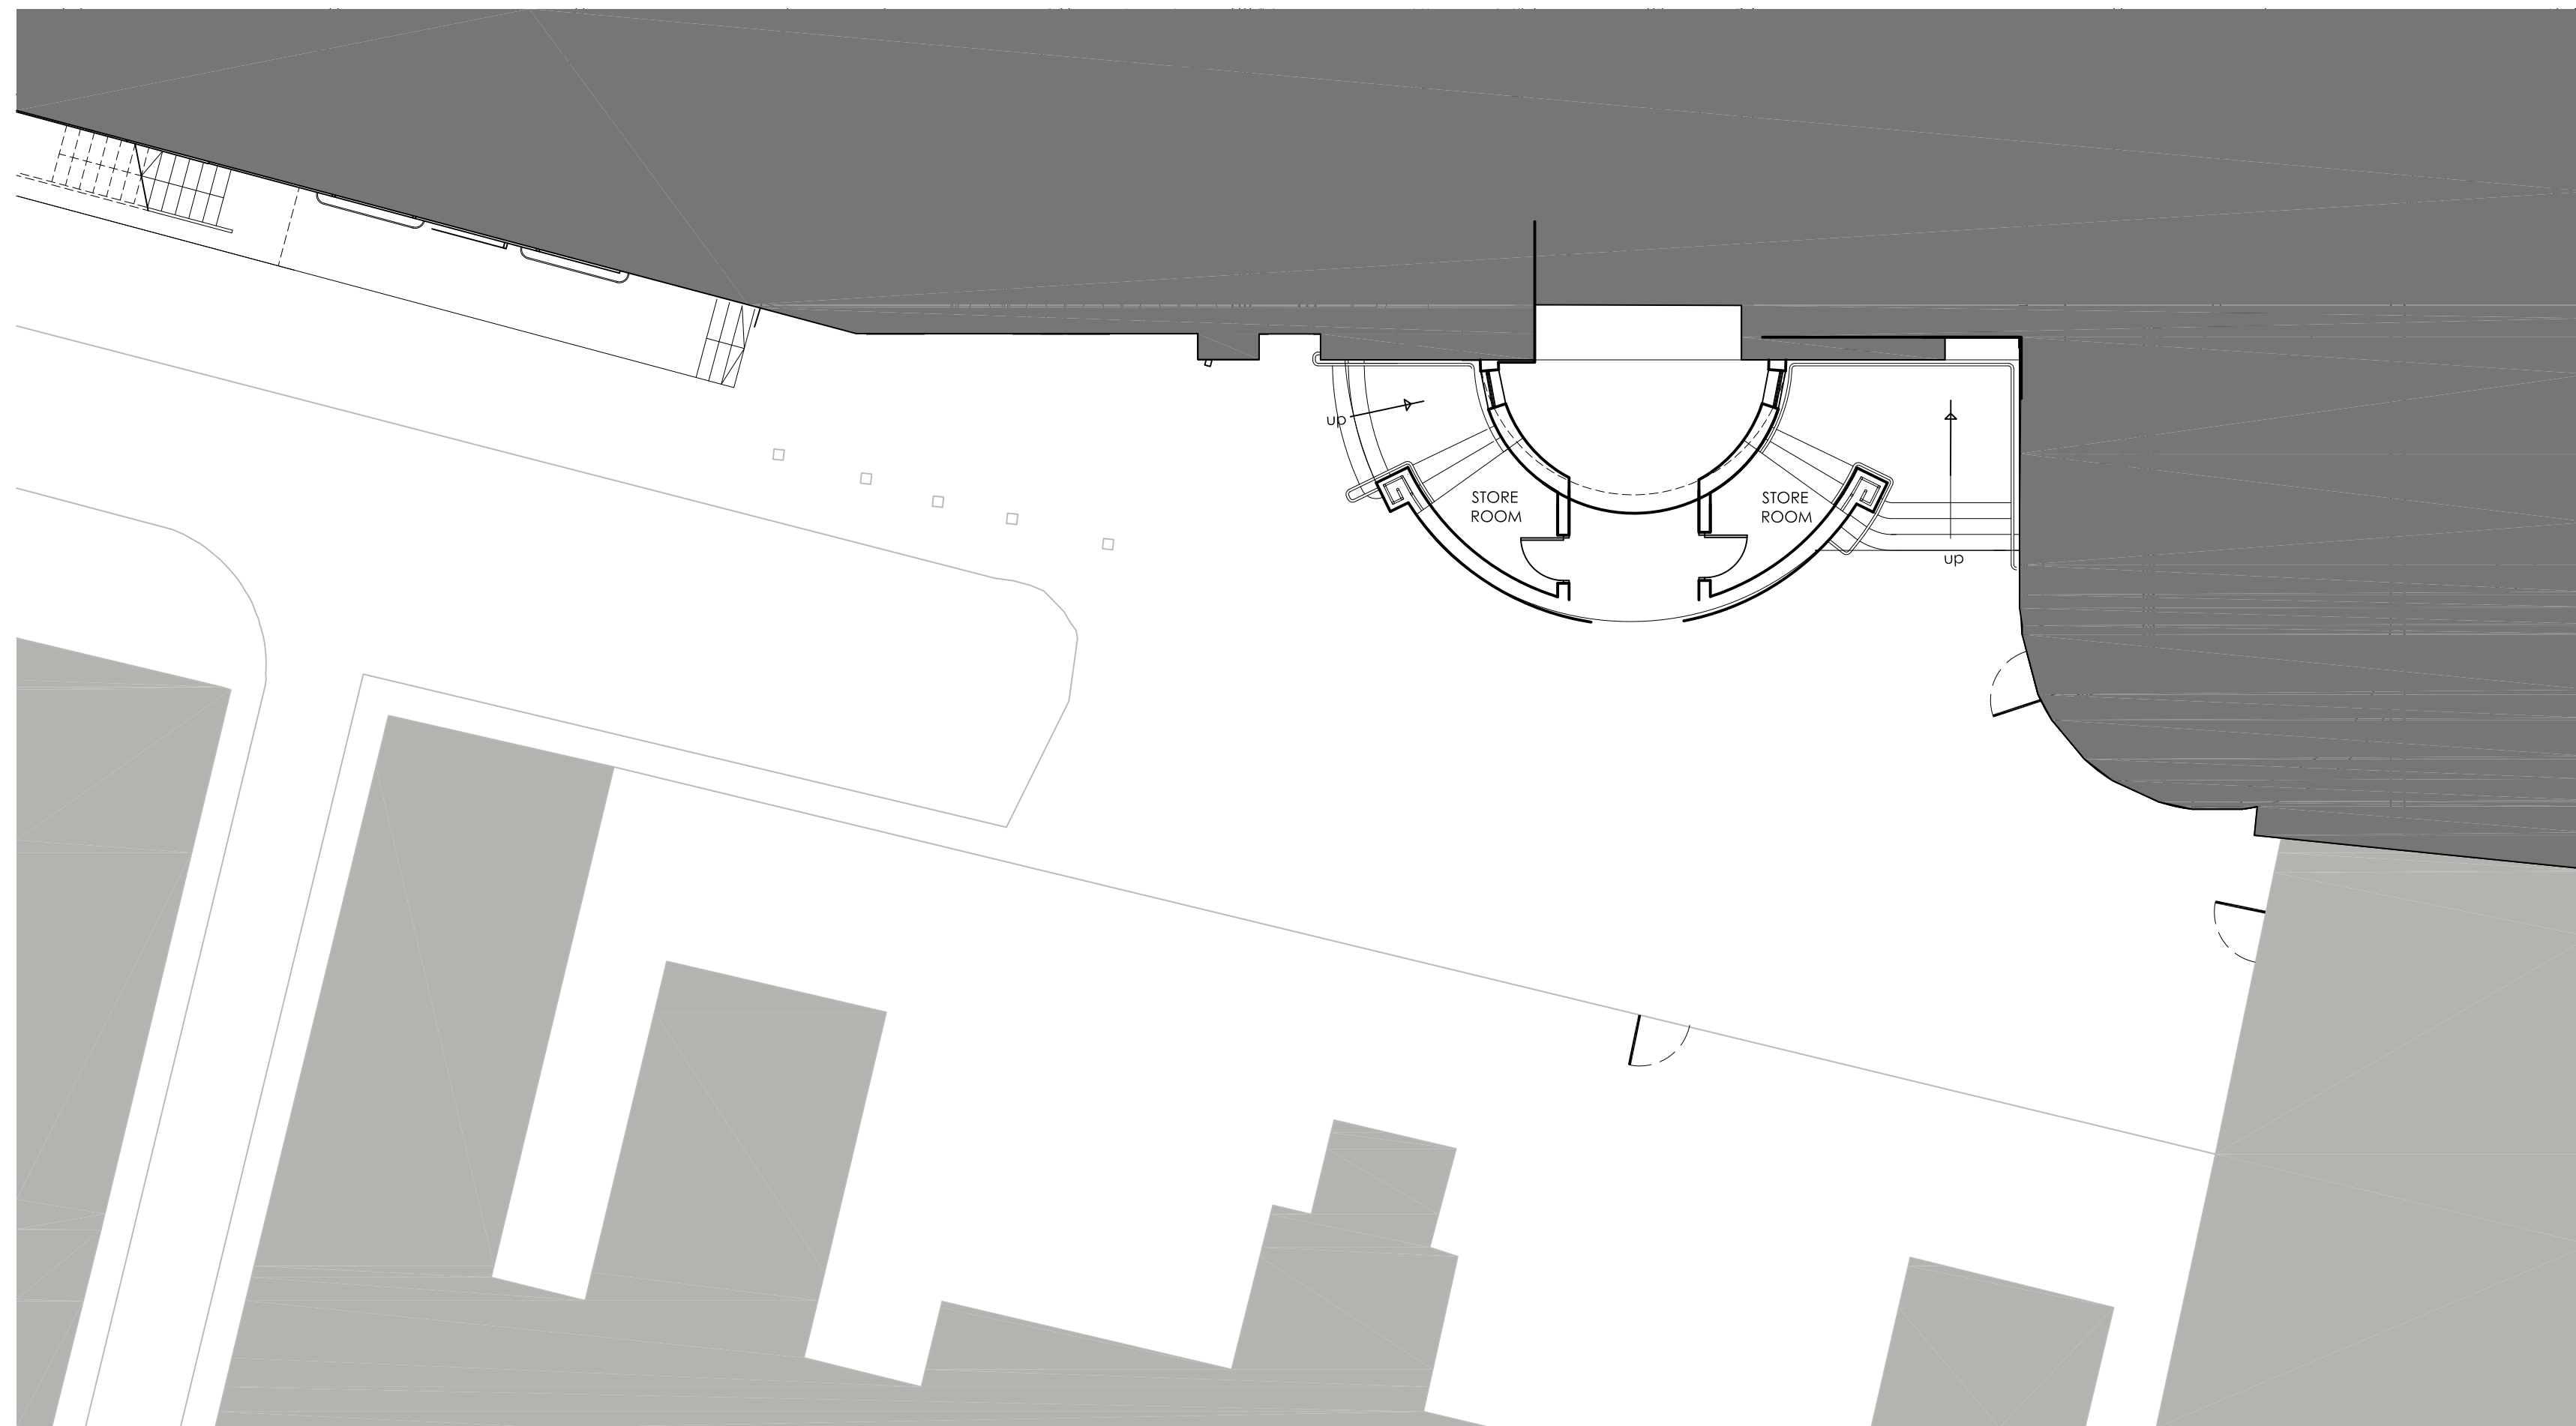

version	date	author	version notes
P1	13.03.15	SC	Initial issue

01 Roof Plan
Scale 1:100

02 Ground floor Plan
Scale 1:100

SCALE: 1:100

PLANNING

project Generator London

title Existing Plans

scale 1:100 @ A1 date 02.12.14 author SC job no. 1068-F1-100 ver. P1