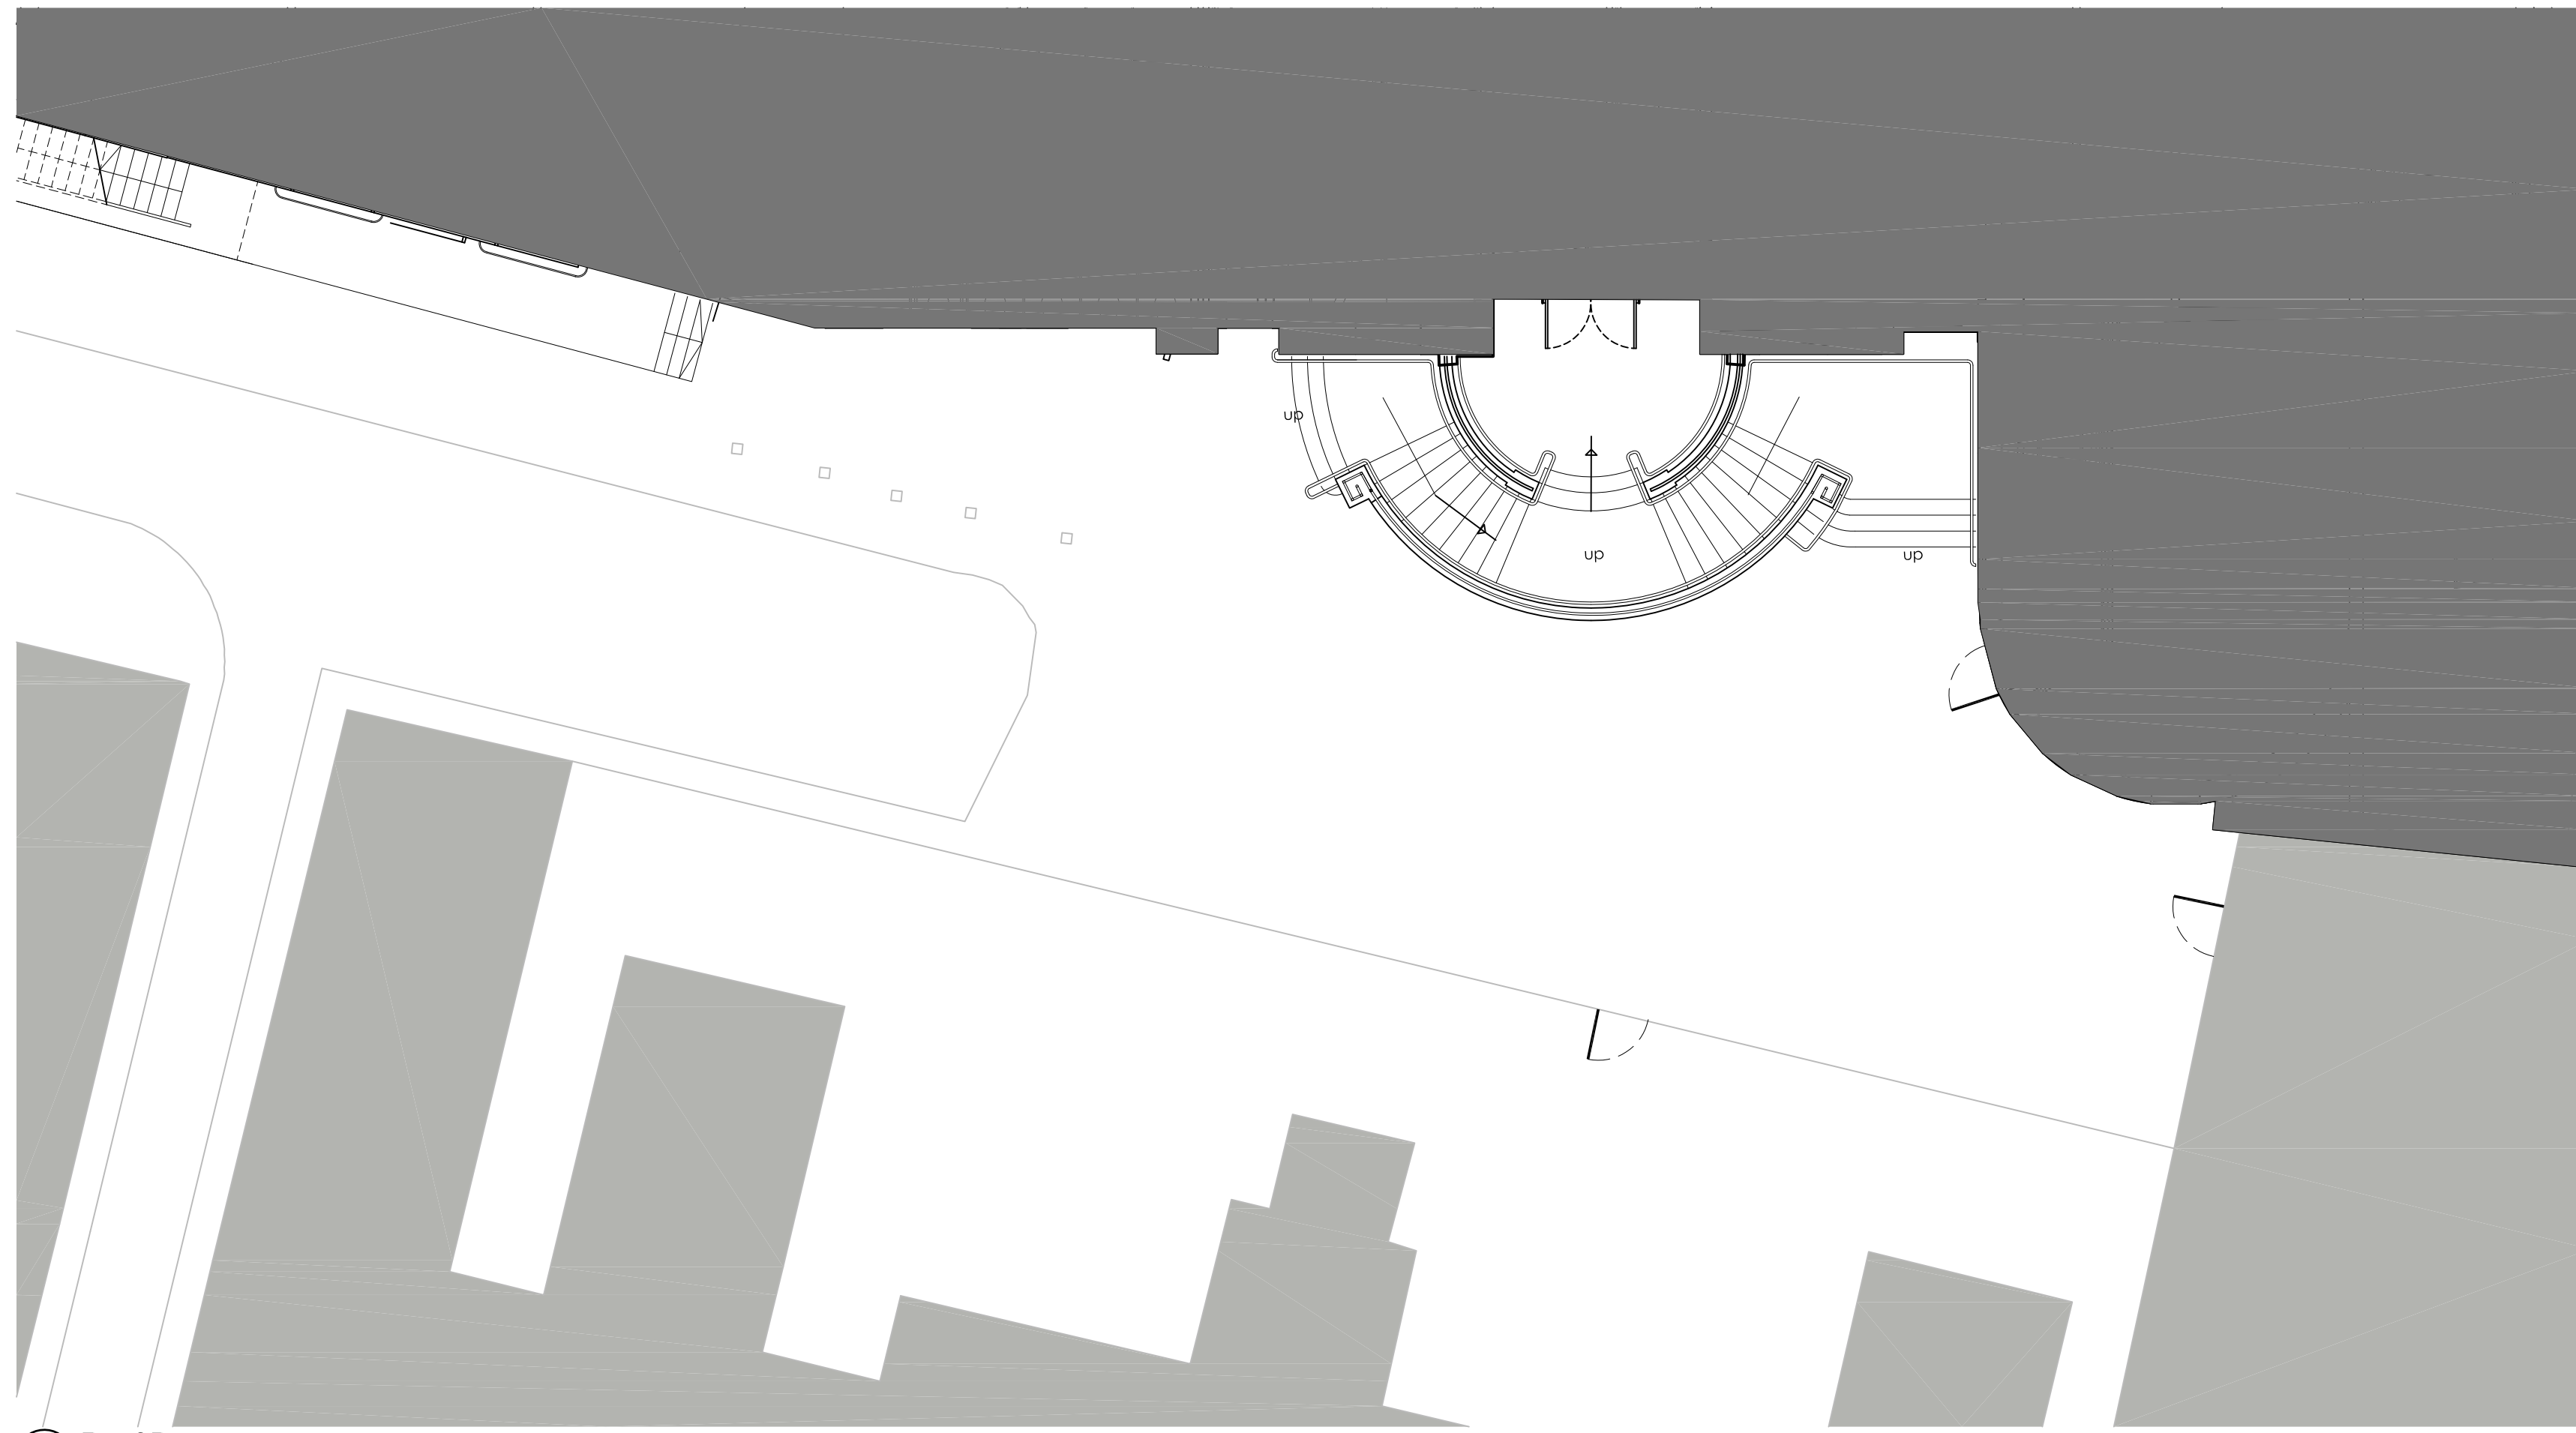

version	date	author	version notes
P1	13.03.15	SC	Initial issue

01 Roof Plan
Scale 1:100

02 Ground floor Plan
Scale 1:100

SCALE: 1:100

PLANNING

project Generator London

title Existing Plans

scale 1:100 @ A1 date 02.12.14 author SC job no. 1068-F1-100 ver. P1