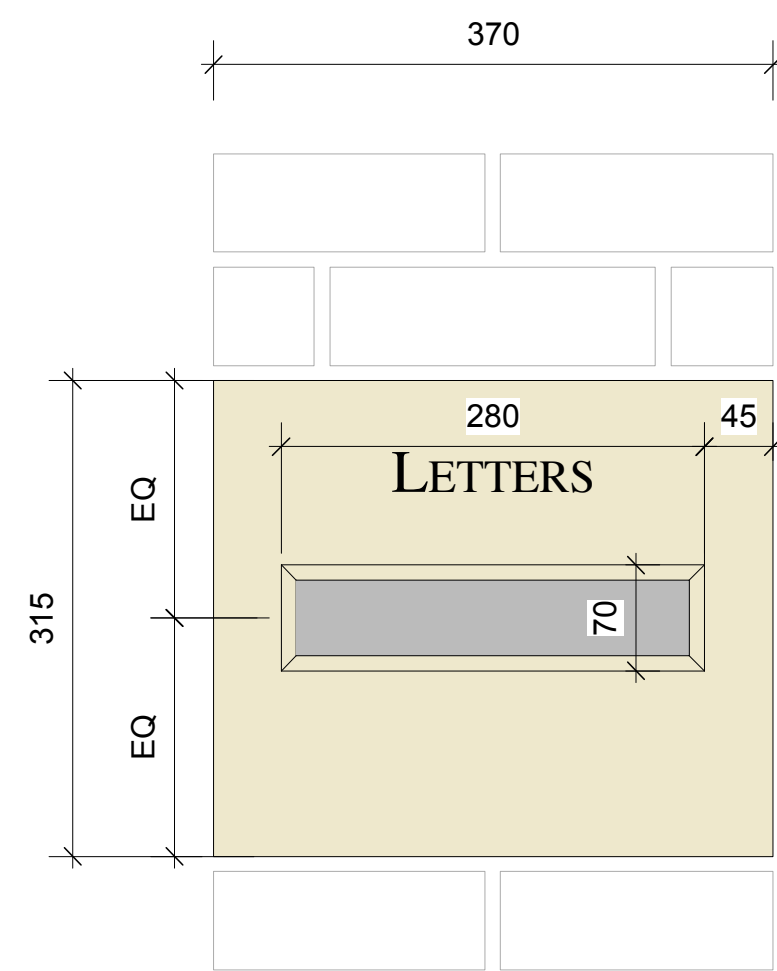

External View of Letterbox 1:5