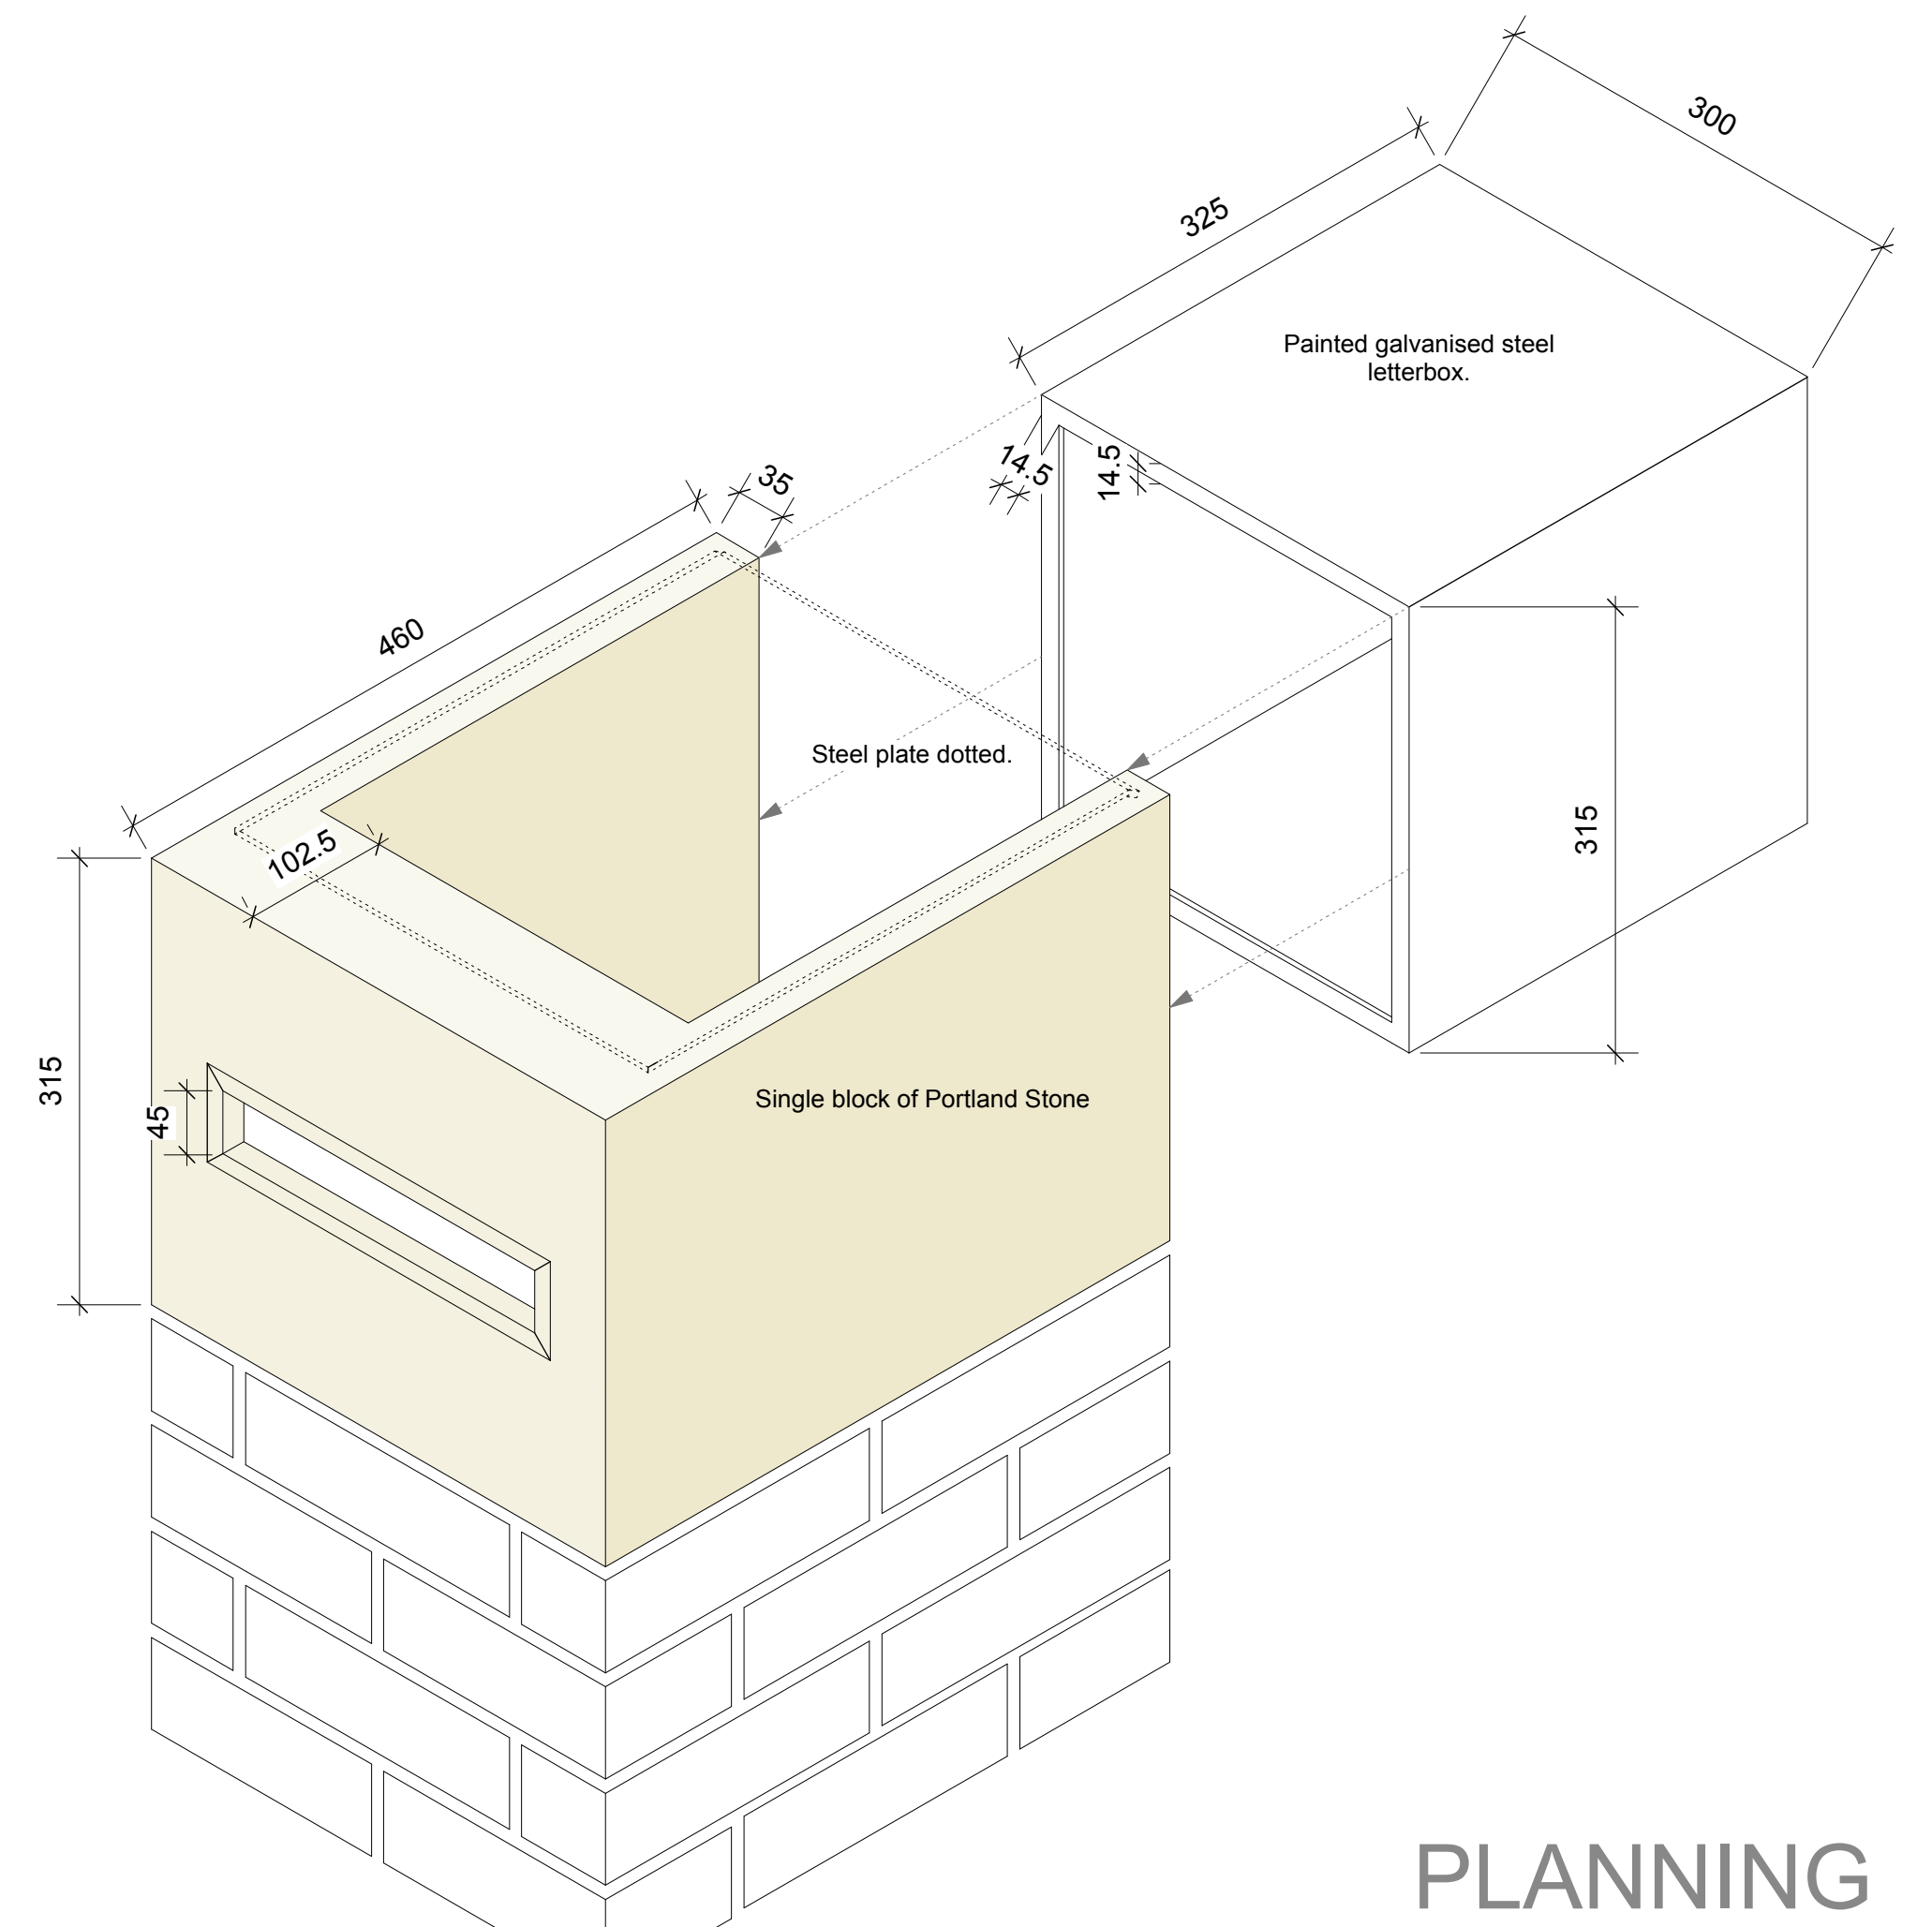

PLANNING

Charlton
Brown
Architects

details | date | by | rev

44 Frognal Lane, Hampstead - London - NW3 6PP

West Entrance Letter box Details

Orig. No. 1230 WD 306