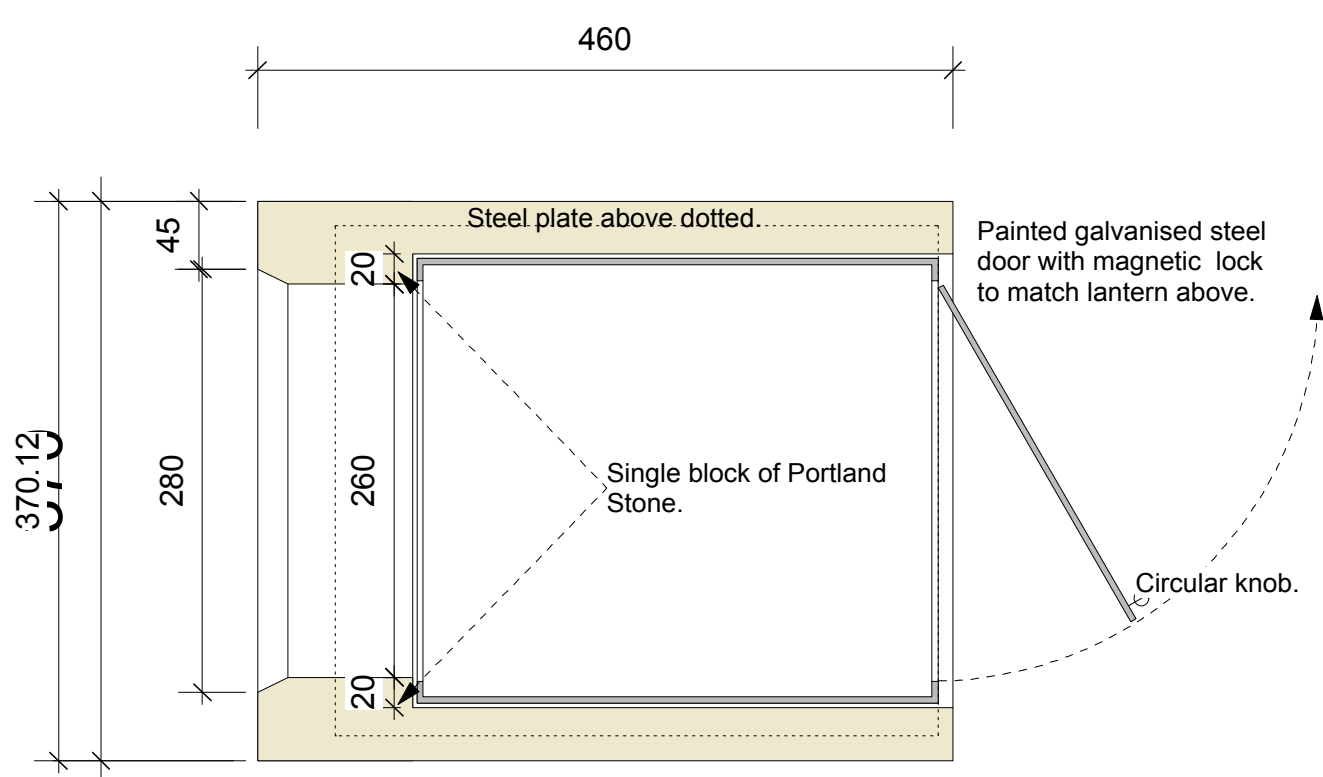

Horizontal Section Through Letterbox 1:5