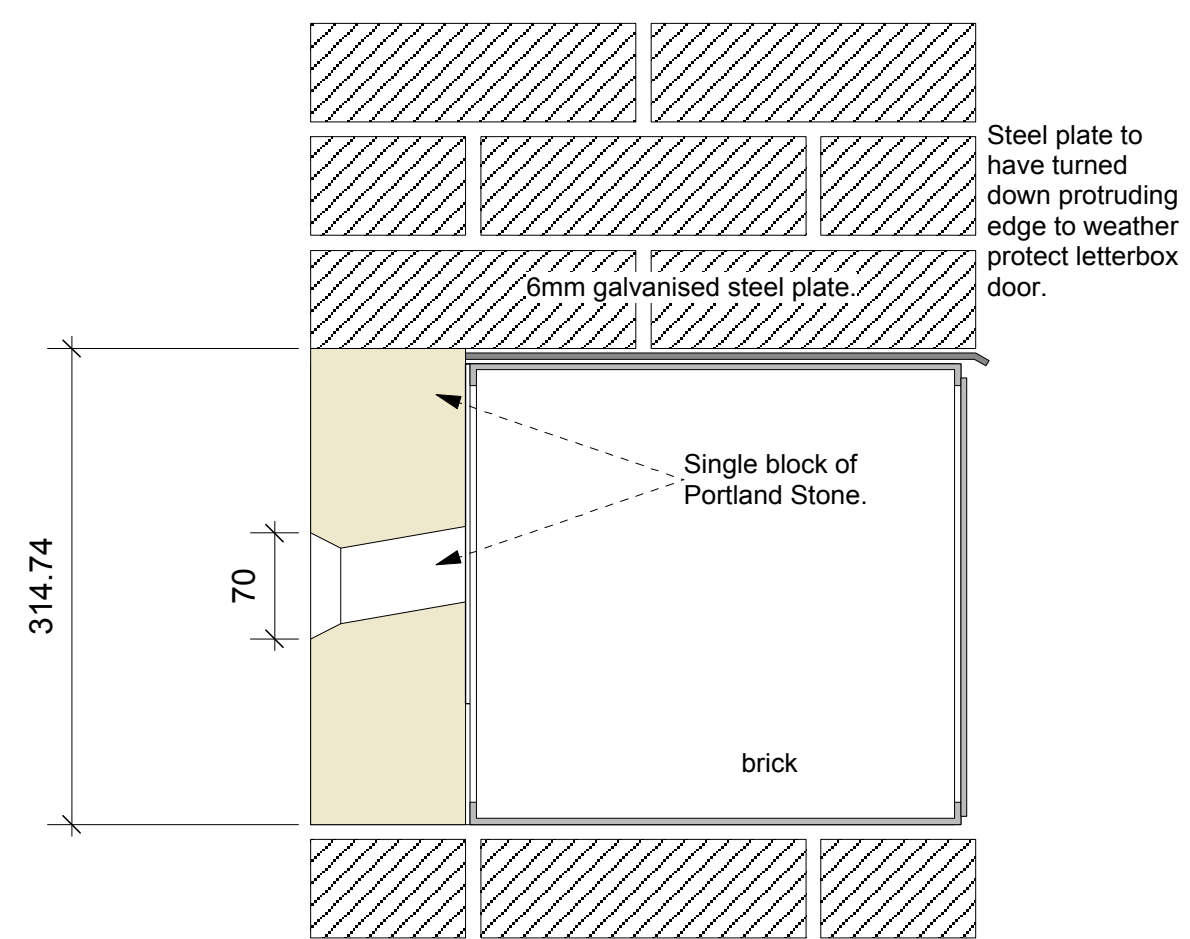

Vertical Section Through Letterbox 1:5