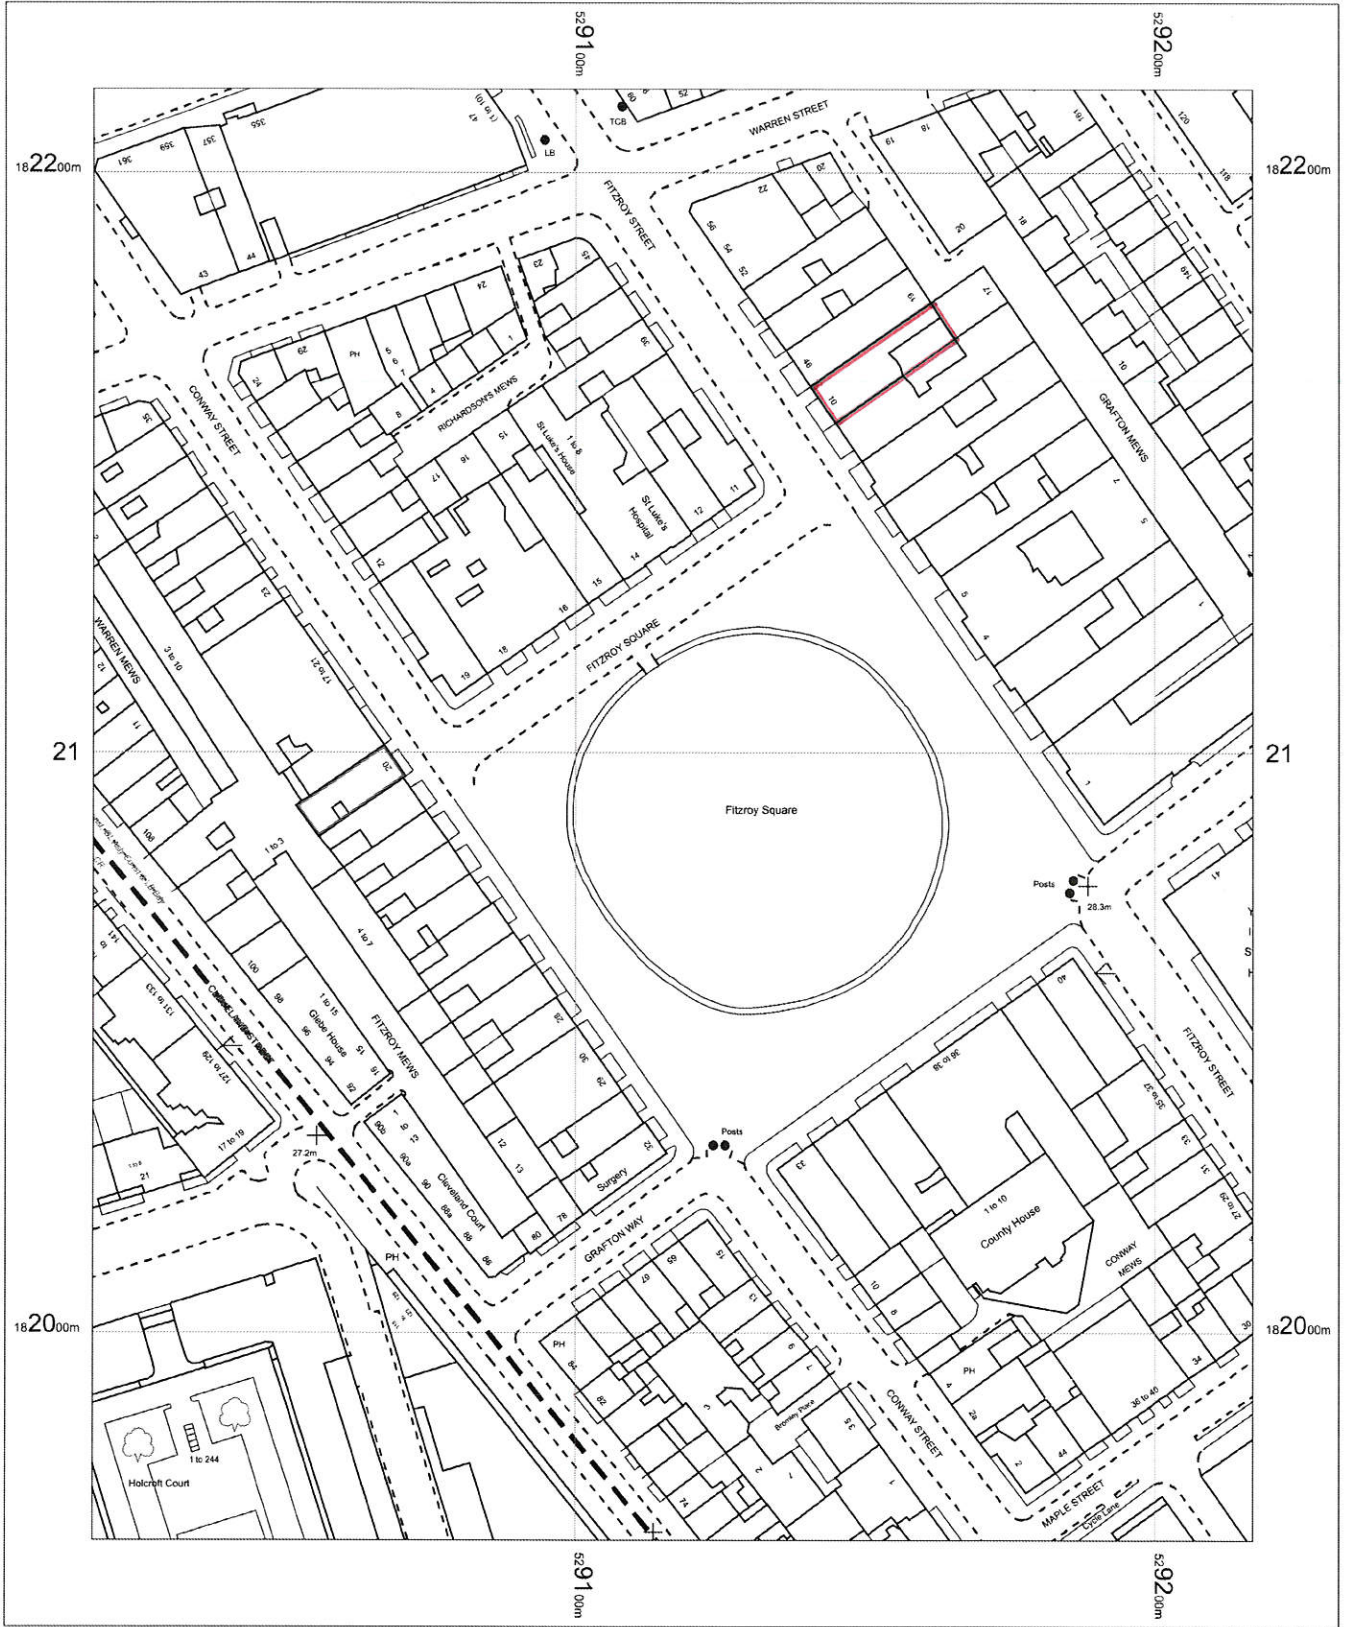

# Fitzroy Square

OS MasterMap 1250/2500/10000 scale  
21 October 2014, ID: CM-00370878  
[www.centremapslive.co.uk](http://www.centremapslive.co.uk)

1:1250 scale print at A4, Centre: 529117 E, 182089 N

©Crown Copyright Ordnance Survey. Licence no. 100019980