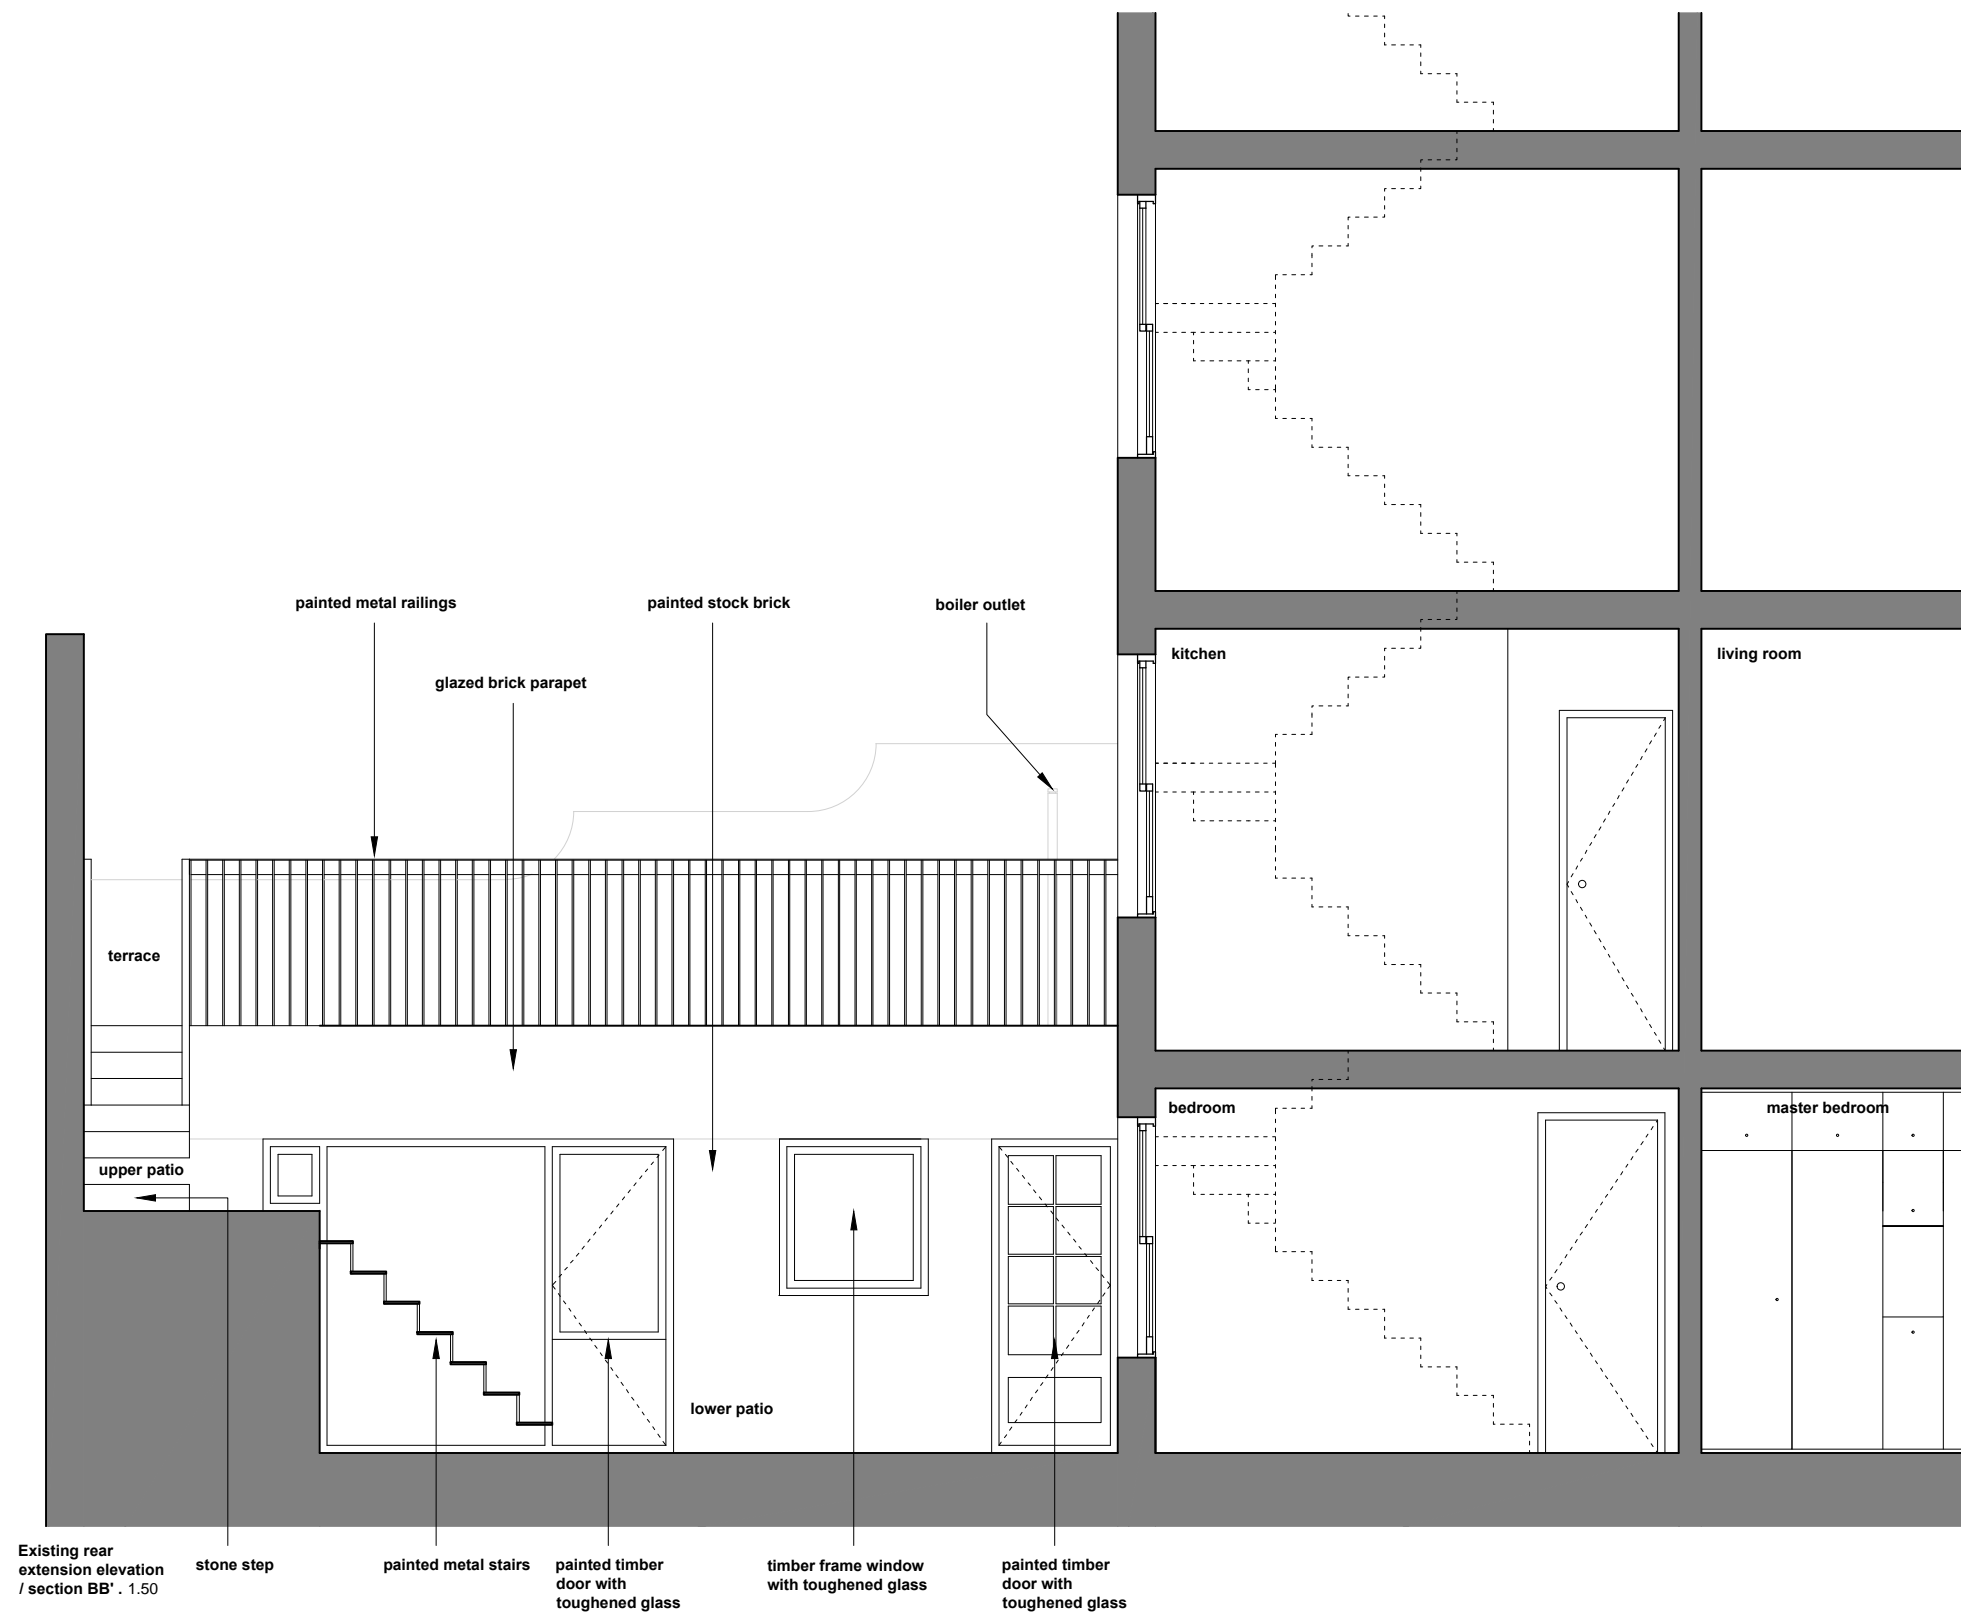

Project Name **4a Burton Street**

Project Number **047**

Drawing Name **Proposed rear extension elevation**

Drawing Number	005	Revision	-
----------------	------------	----------	---

Scale **1:50 @ A3** Date **14 04 2015**

Drawing Status **Planning Application**

1inch = 25.4mm, 1ft = 304.8mm