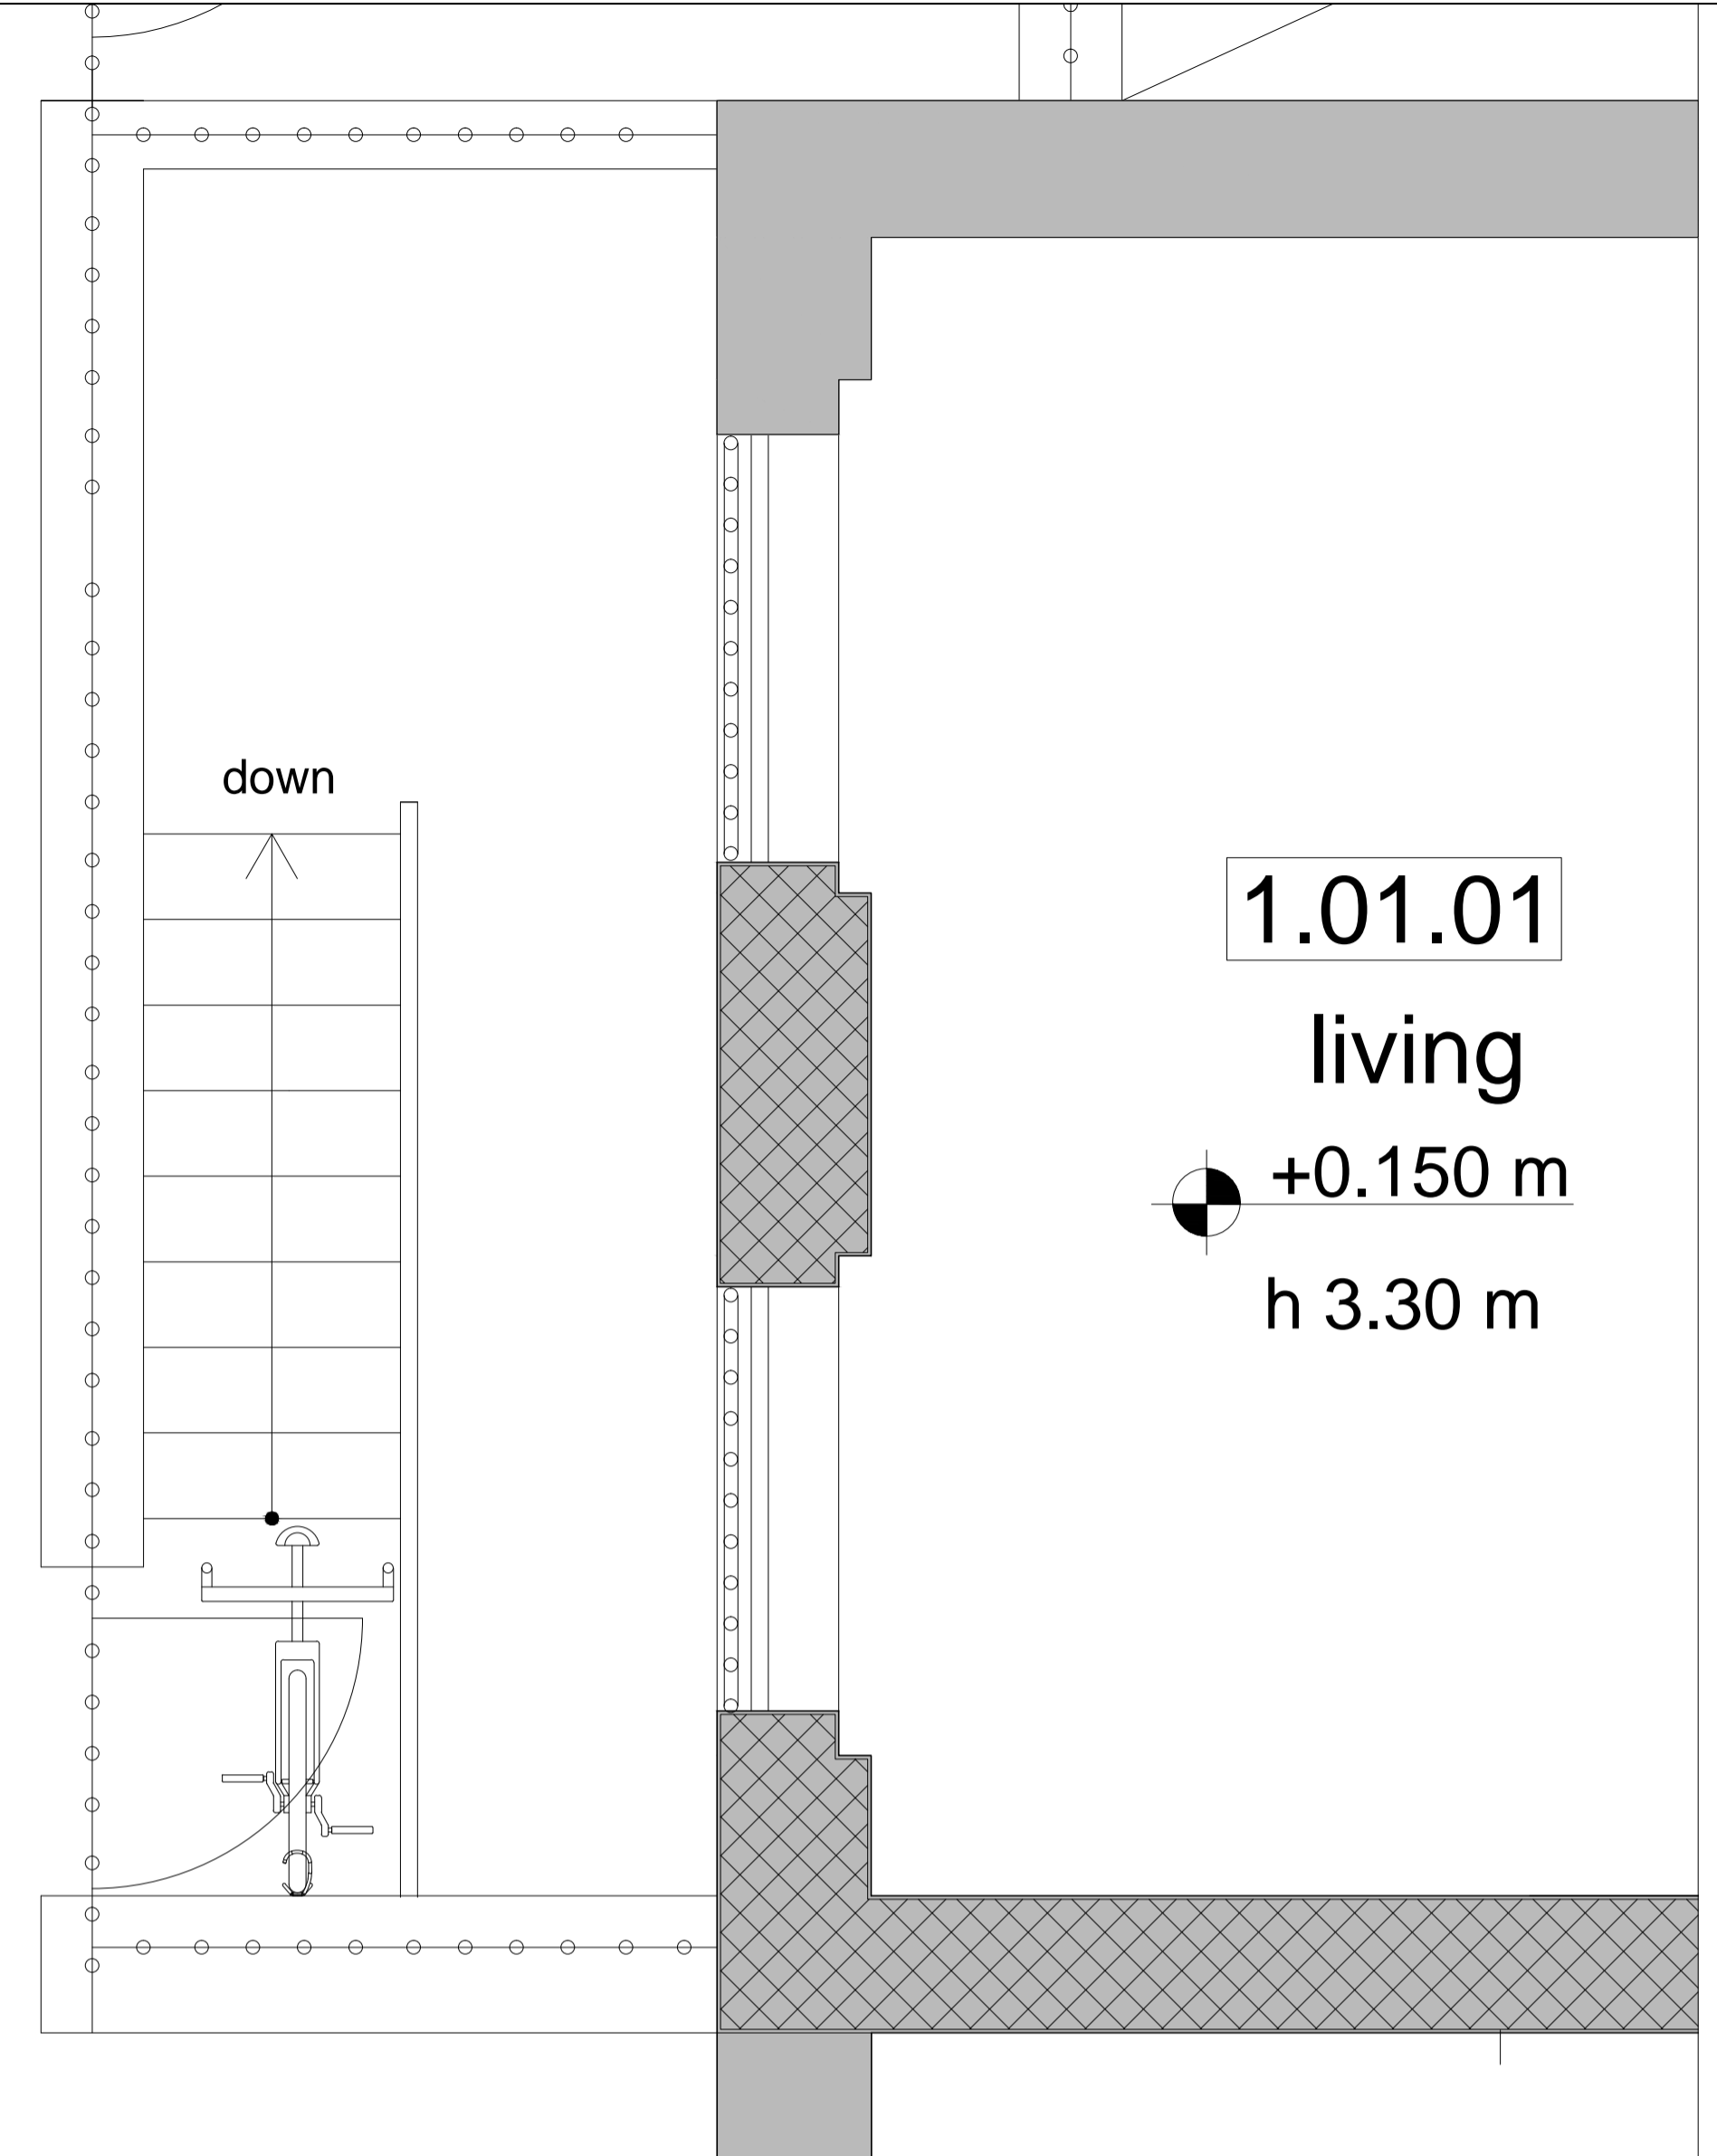

1 CYCLE RACK DETAIL  
1/2

**theartofstorage™**  
 Delta Design Company  
 125 Washington St. Unit #7  
 Foxborough, MA 02035 USA  
 Leonardo R54000 © Copyright 2008

2 BIKE STORE - PLAN  
1/20

2 BIKE STORE - PLAN  
1/20

4 CYCLE RACK SPACING  
1/10

ISSUED				ISSUED			
No.	Description	Date	Drawn by	No.	Description	Date	Drawn by
a	issued for planning conditions	13/04/15	C.O./P.B				