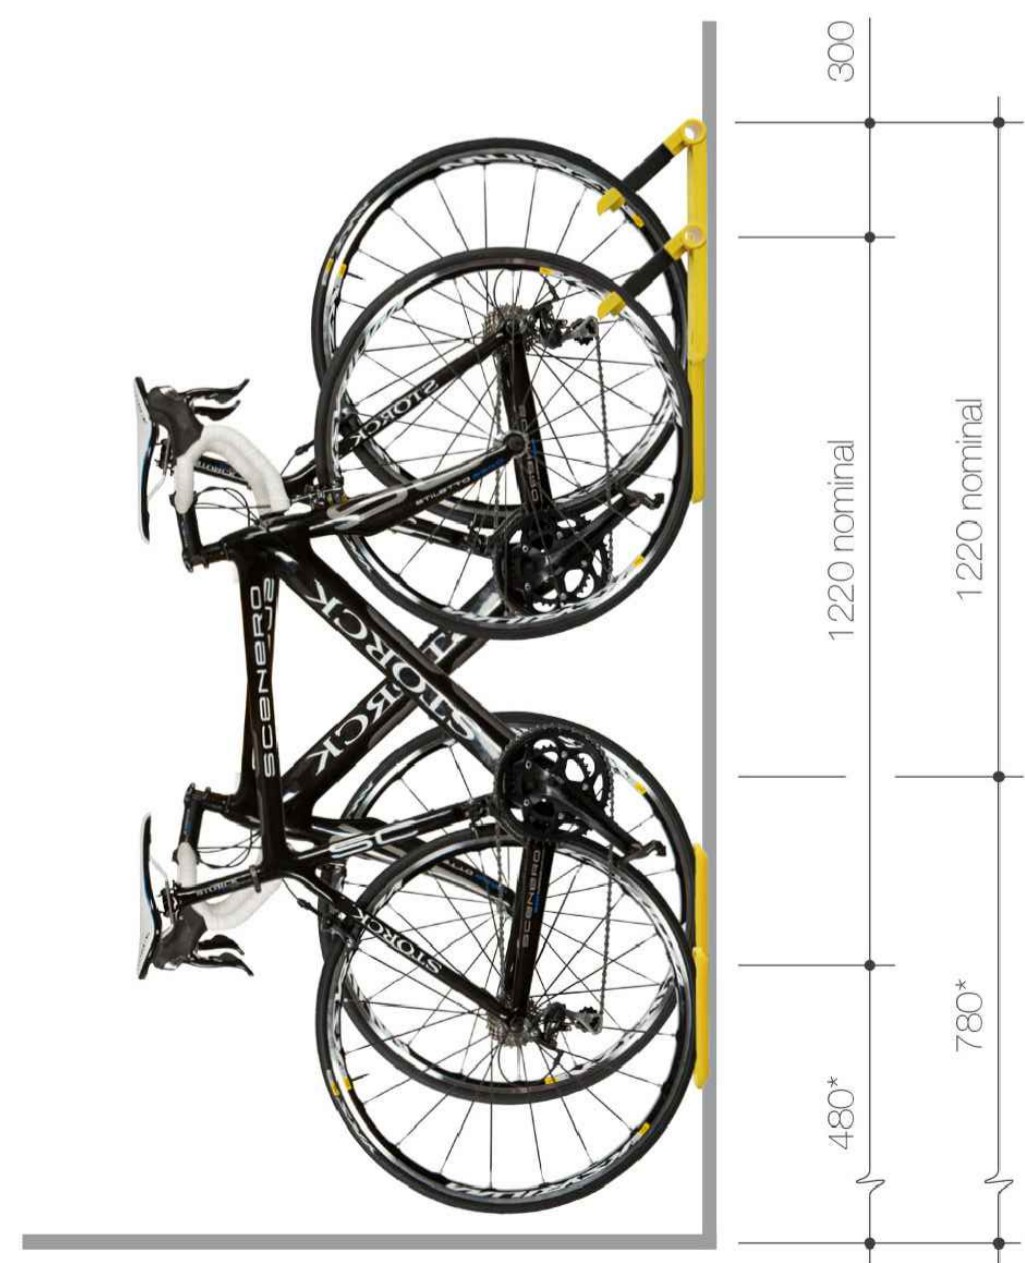

1 CYCLE RACK DETAIL  
1/2

**theartofstorage™**  
 Delta Design Company  
 125 Washington St. Unit #7  
 Foxborough, MA 02035 USA  
 Leonardo R54000 © Copyright 2008

2 BIKE STORE - PLAN  
1/20

2 BIKE STORE - PLAN  
1/20

4 CYCLE RACK SPACING  
1/10

ISSUED				ISSUED			
No.	Description	Date	Drawn by	No.	Description	Date	Drawn by
a	issued for planning conditions	13/04/15	C.O./P.B				