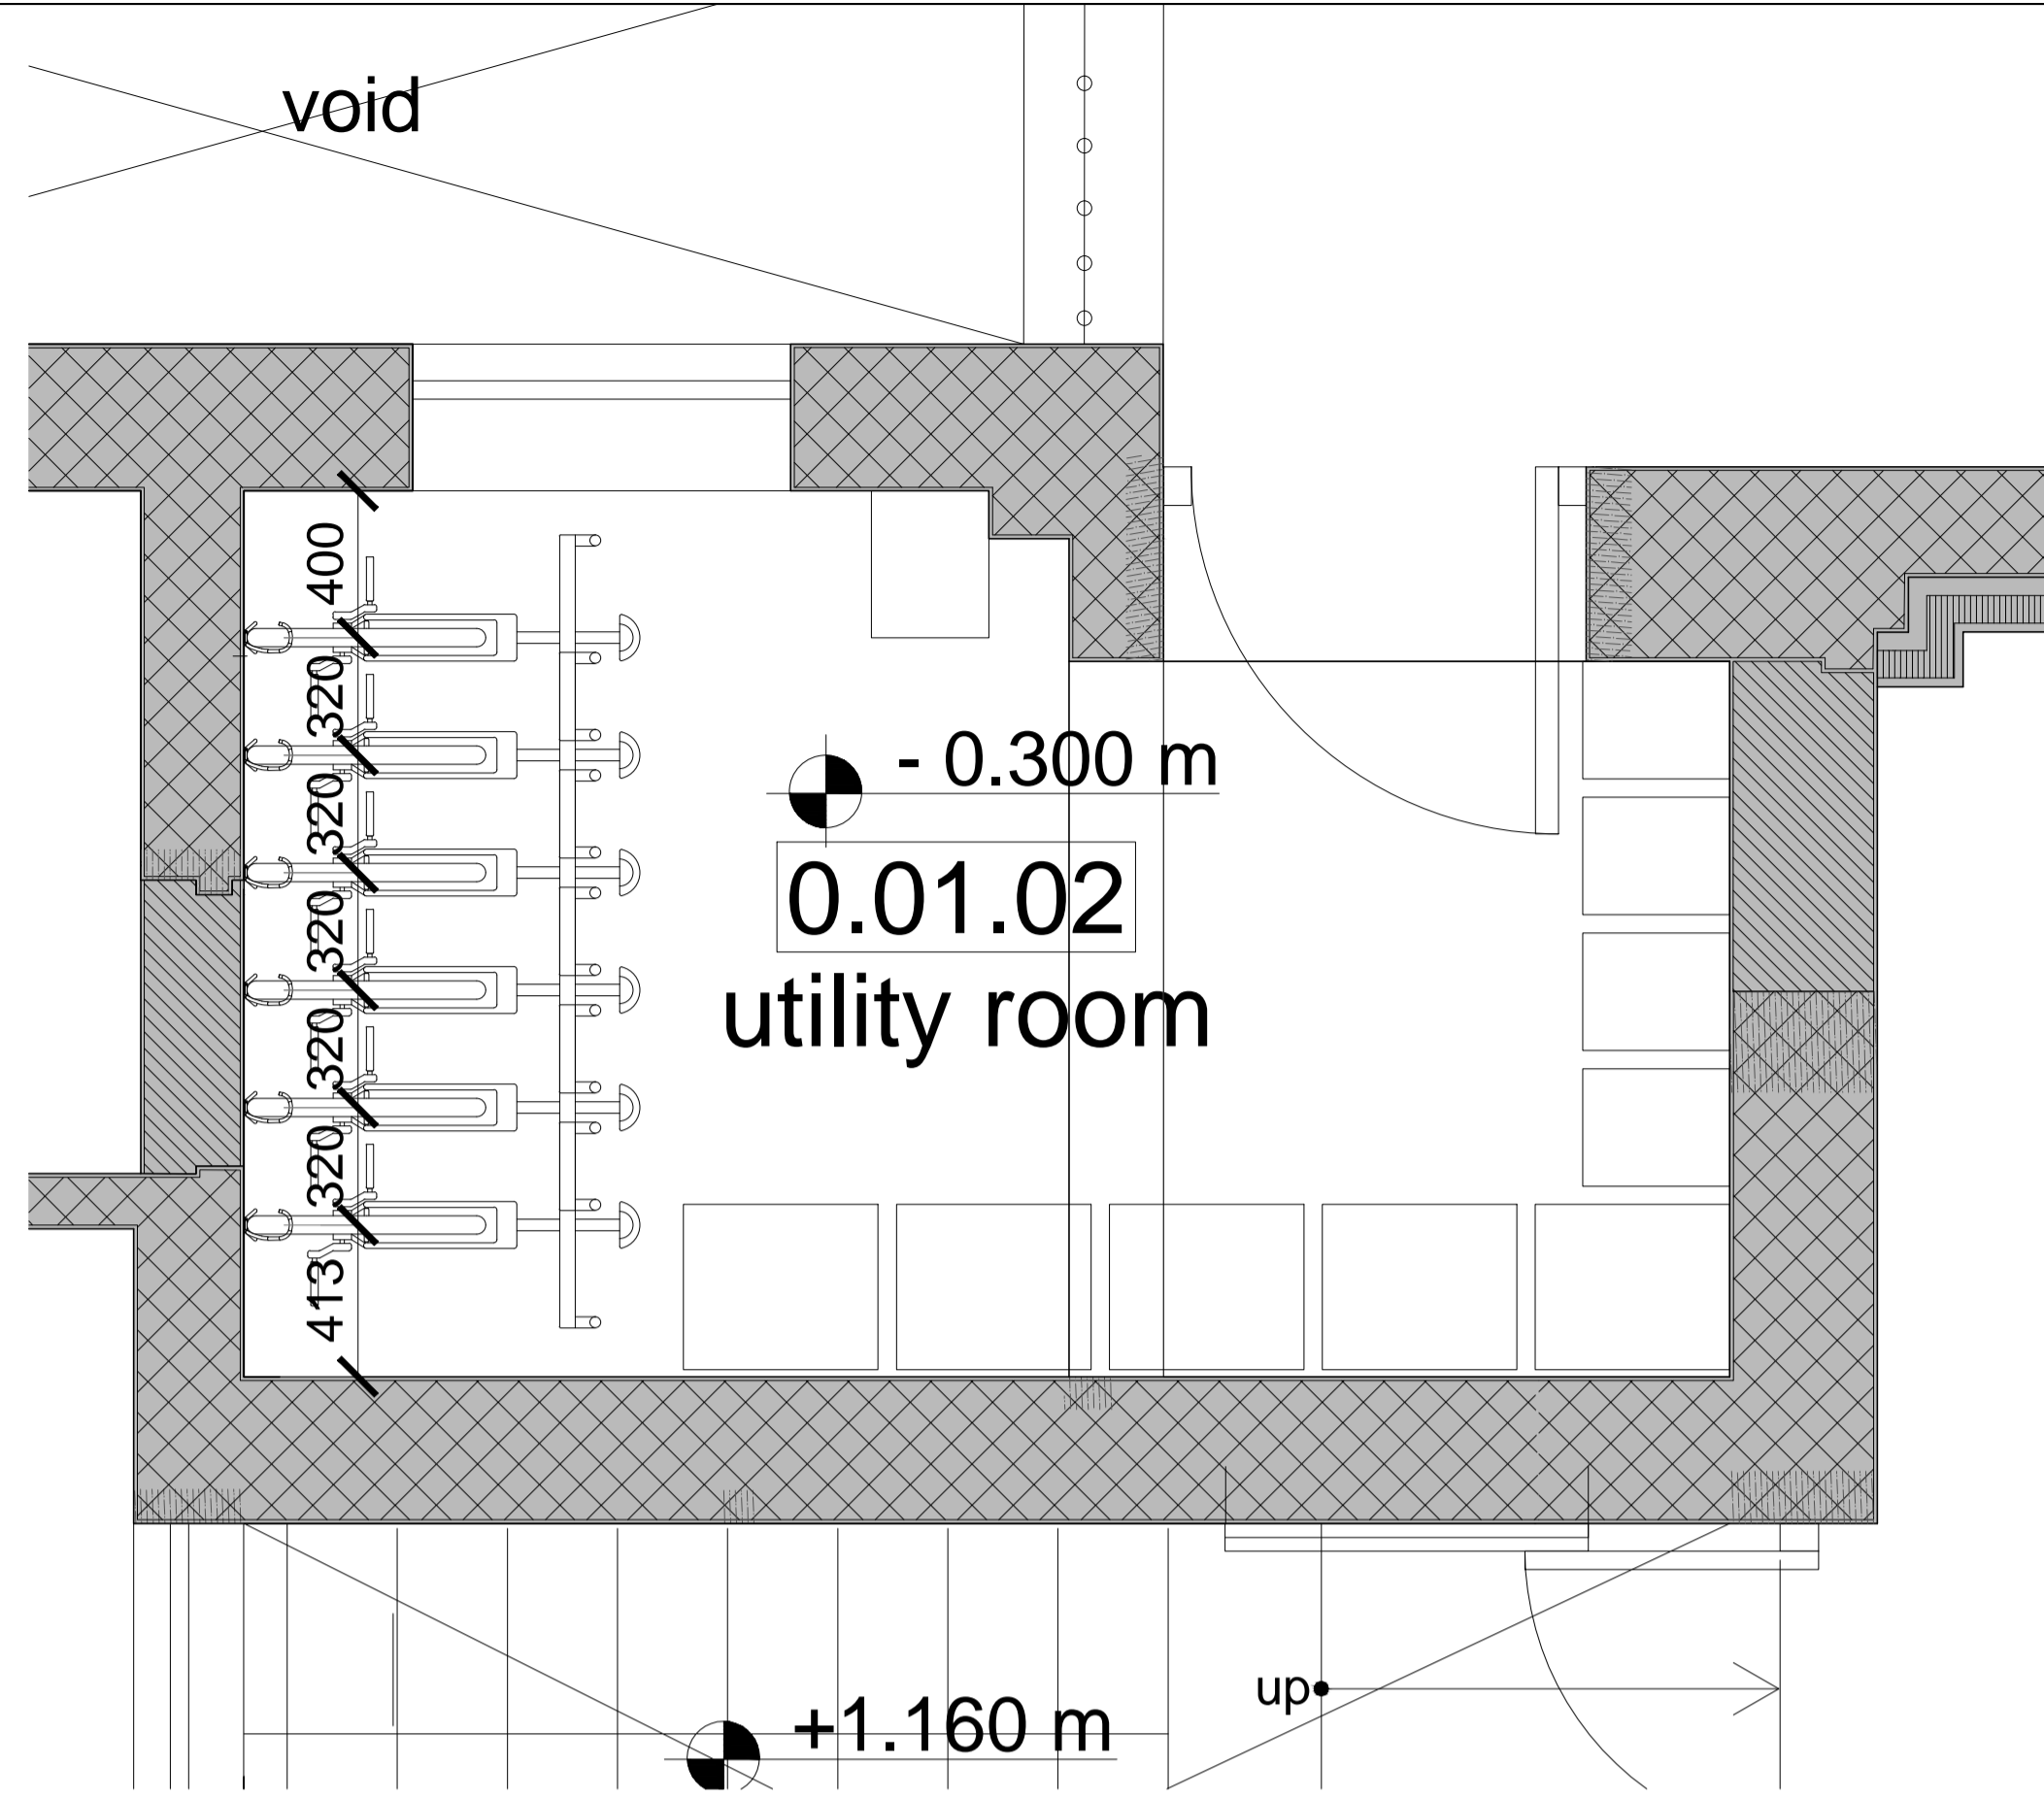

1 CYCLE RACK DETAIL  
1/2

**theartofstorage™**  
 Delta Design Company  
 125 Washington St. Unit #7  
 Foxborough, MA 02035 USA  
 Leonardo R54000 © Copyright 2008

2 BIKE STORE - PLAN  
1/20

2 BIKE STORE - PLAN  
1/20