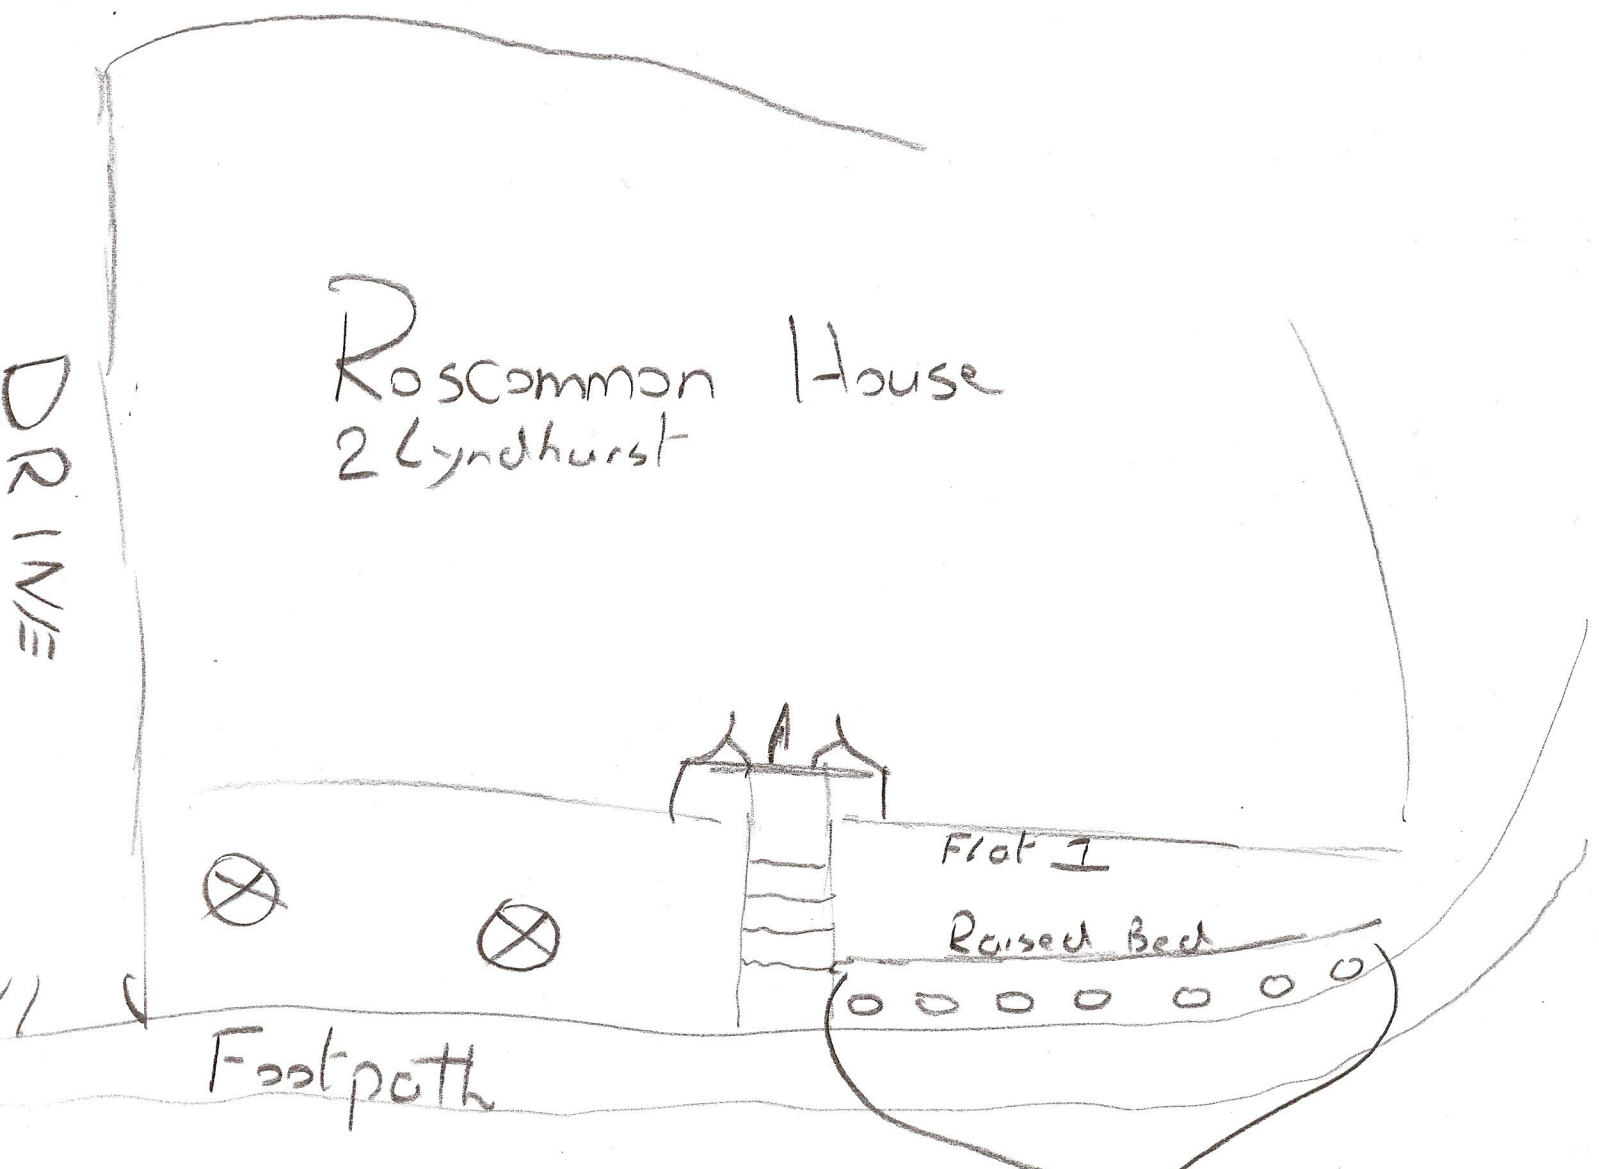

Roscommon House
2 Lyndhurst

DRIVE

Footpath

Flat 1

Raised Bed

Lyndhurst Gardens
NW3

7x Limes

1st 3rd
Lyndhurst

company no 6400288
VAT No 923 8355 13

Institute of
Horticulture