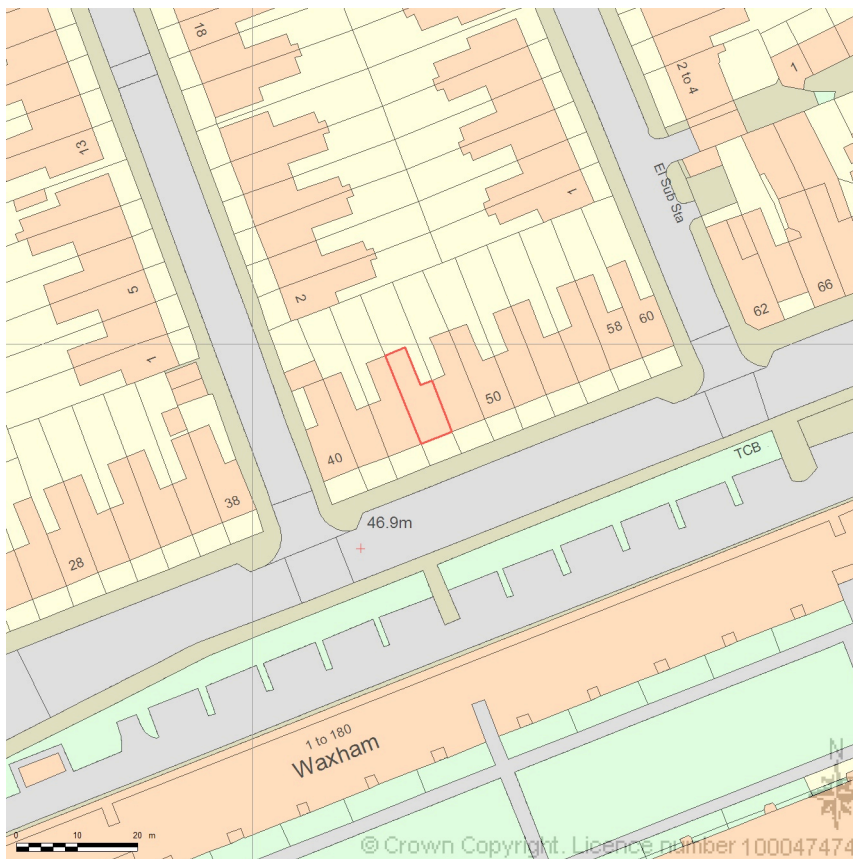

SITE LOCATION PLAN
AREA 2 HA
SCALE 1:1250 on A4
CENTRE COORDINATES: 527930, 185485

Supplied by Streetwise Maps Ltd
www.streetwise.net
Licence No: 100047474
30/03/2015 23:19