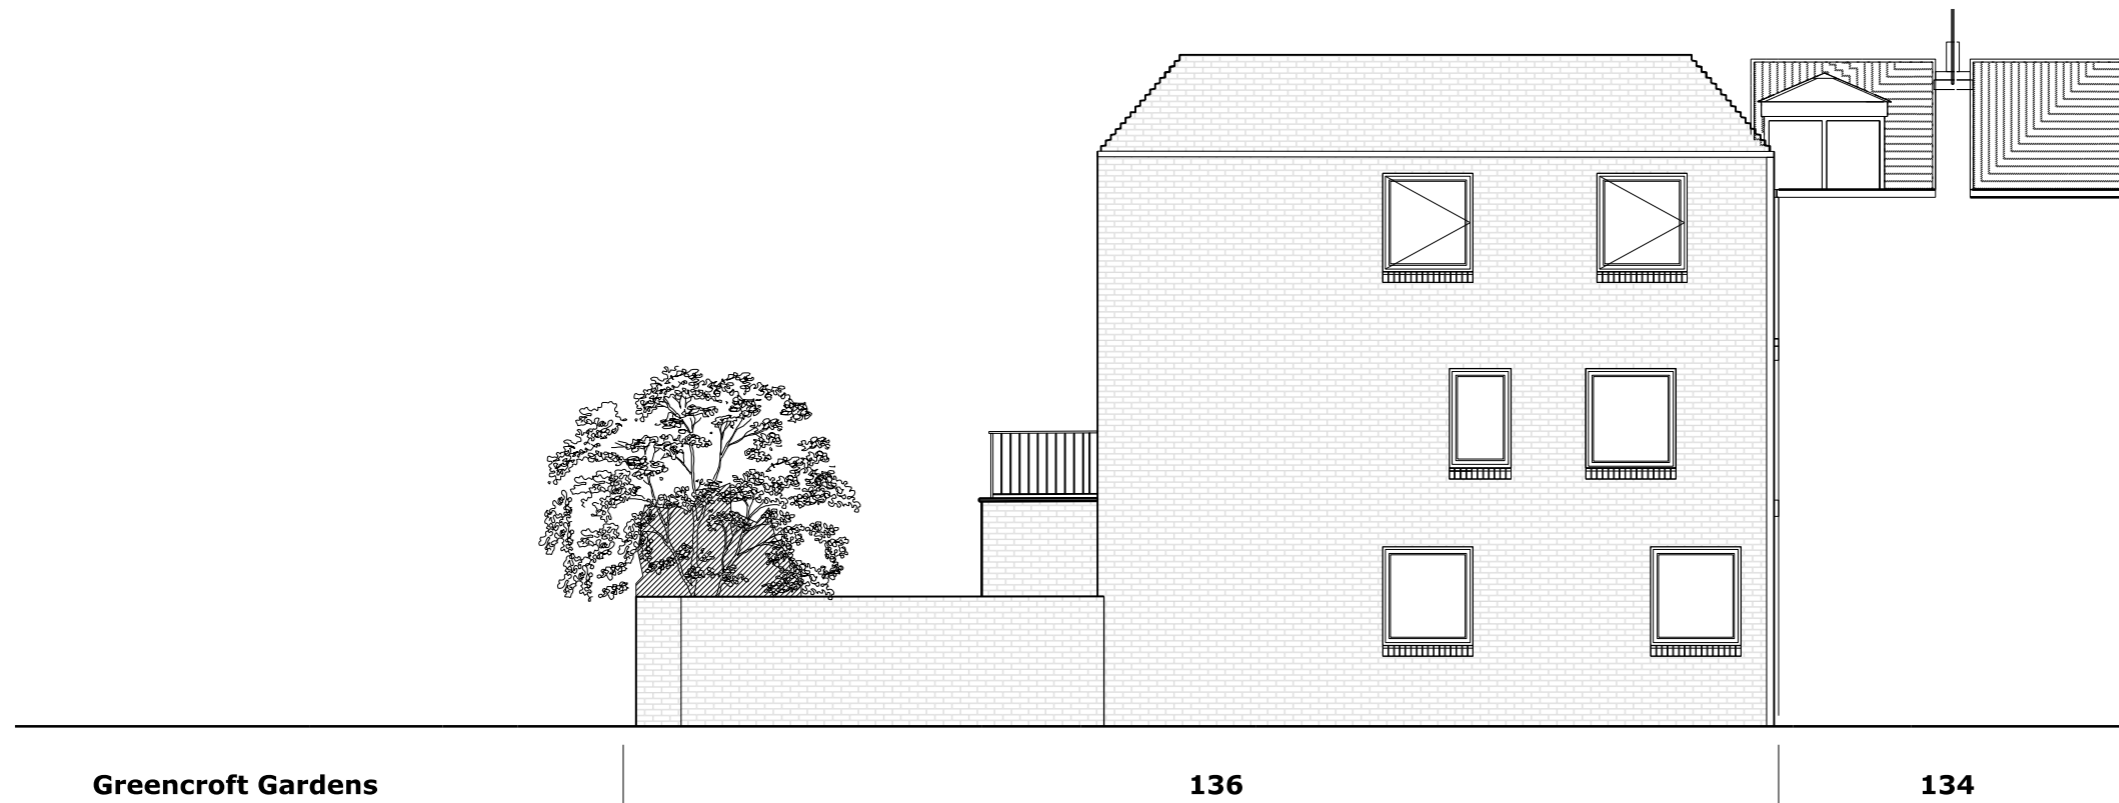

134

136

Greencroft Gardens

1	Proposed East Elevation

Greencroft Gardens

136

134

2	Proposed West Elevation

P2	01.04.15	Elevation Amended
P1	26.01.15	First Issue
Rev	Date	Note

Services
Assent Building Control

Structures
Price and Myers

Client
Jean-Marc & Ilena Alexis

Project title
136 Greencroft Gardens

Drawing Title
Proposed East & West Elevations

Scale @ A3 **1:100**

Project No. 198	Drawing no. 251	Revision P2
---------------------------	---------------------------	-----------------------

Status Planning	Date of Issue 23.01.15
---------------------------	----------------------------------