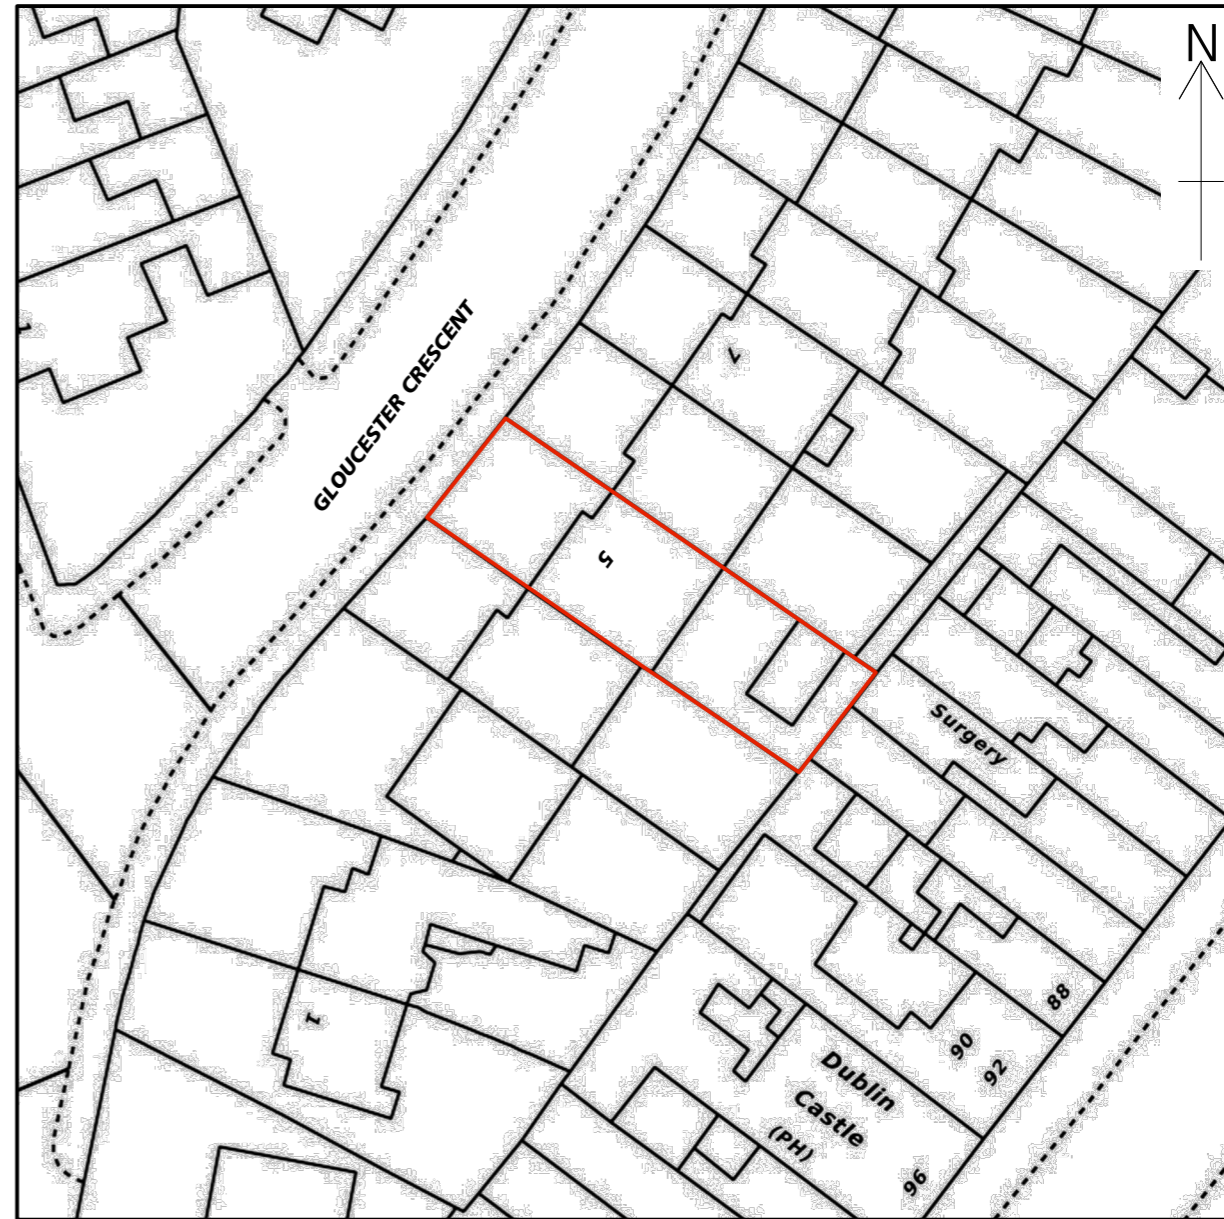

© Crown copyright and database rights 2014
Ordnance Survey 0100031673

0m 20m 40m 60m 80m 100m
Location plan - scale 1:1250 @ A3

© Crown copyright and database rights 2014
Ordnance Survey 0100031673

Block plan - scale 1:500 @ A3

P2	Scale amended	31.03.15
P1	Planning Submission	14.10.14

REVISION DATE

PROJECT 5 Gloucester Crescent, London NW1 7DS	SCALE 1:1250/1:500 @A3	DWG No. 051_SP_001	 Unit 4 Canonbury Yard, Canonbury Business Centre, London N1 7BJ Tel: 020 3432 8620 / 07970 809 464 / 07825 772 194
DRAWING AS EXISTING Site Location & Block Plans	DATE October 2014	REVISION P2	