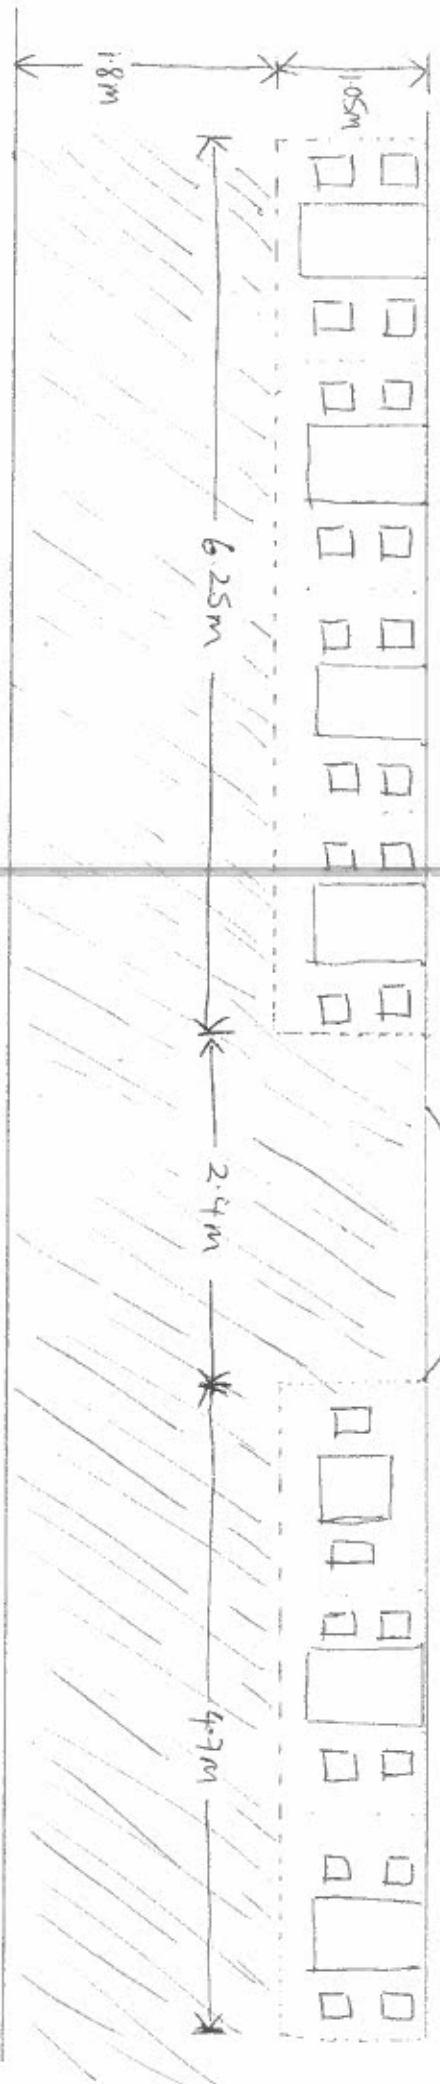

REMISES, LEMMONIA, 89 REGENTS PARK ROAD, NW1 8XN

□ = Chair 0.50 x 0.50m

▭ = Table 0.55m x 0.95m

□ = Table 0.55m x 0.55m

▨ = Areas for pedestrian access.