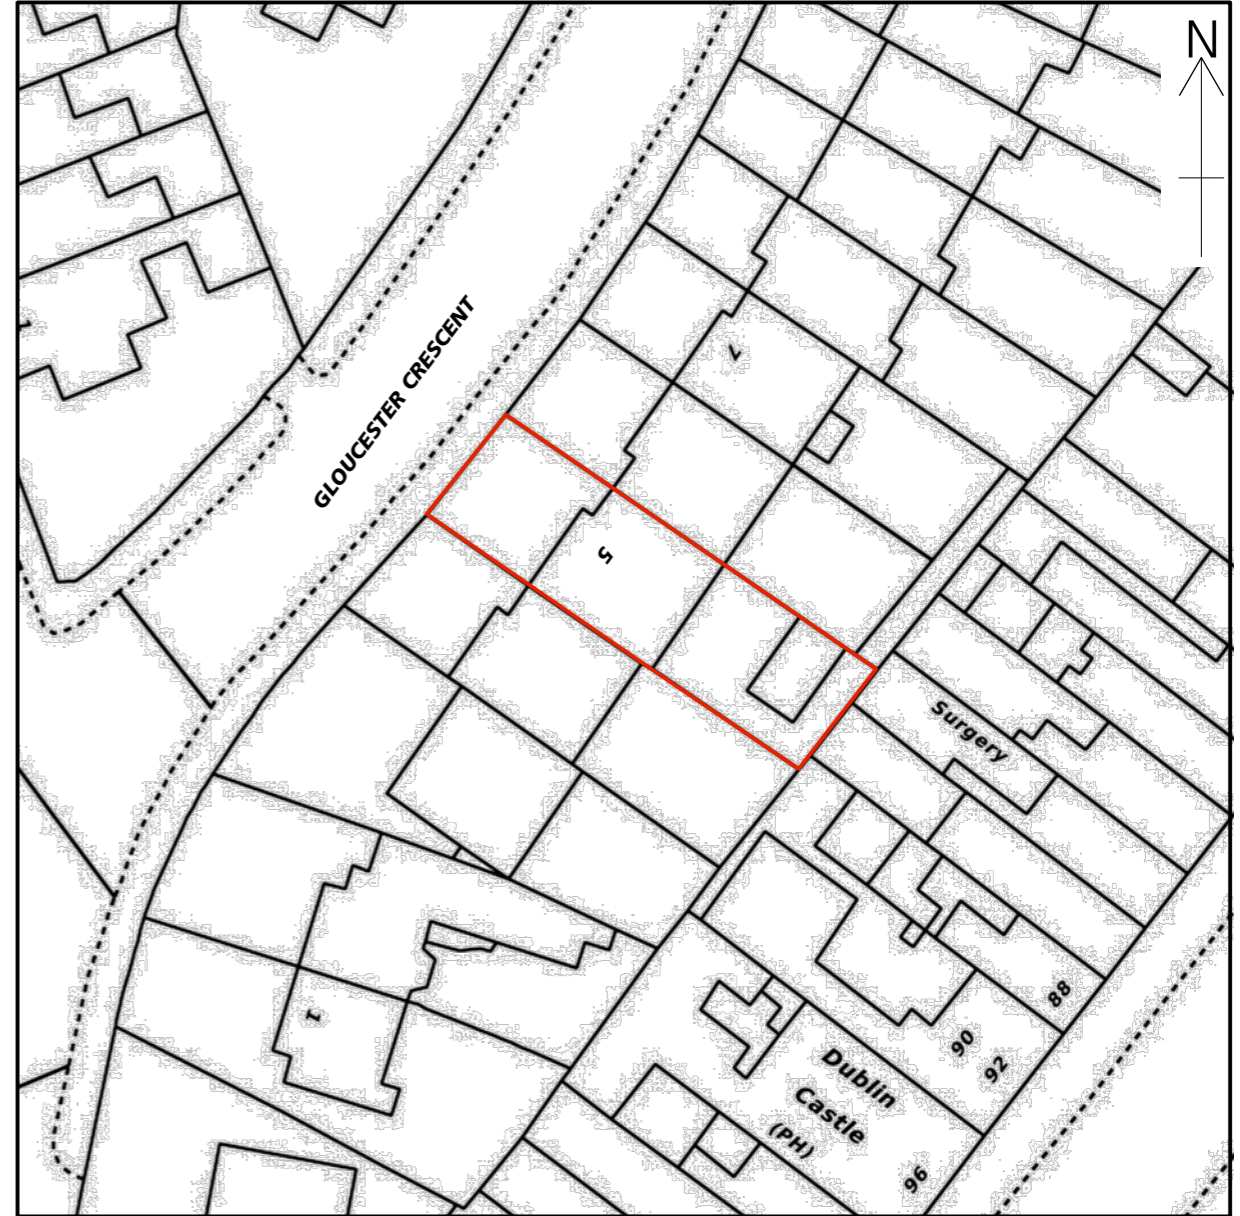

© Crown copyright and database rights 2014  
Ordnance Survey 0100031673

0m 20m 40m 60m 80m 100m

Location plan - scale 1:1250 @ A3

© Crown copyright and database rights 2014  
Ordnance Survey 0100031673

Block plan - scale 1:500 @ A3

P1 Planning Submission

03.04.15

REVISION

DATE

PROJECT 5 Gloucester Crescent, London NW1 7DS	SCALE 1:1250/1:500 @A3	DWG No. 051_SP_101	 Unit 4, Canonbury Yard, Canonbury Business Centre, London N1 7BJ Tel: 07970 809 464 / 07799 263 959 / 020 3432 8620
DRAWING AS EXISTING Site Location & Block Plans	DATE March 2015	REVISION P1	