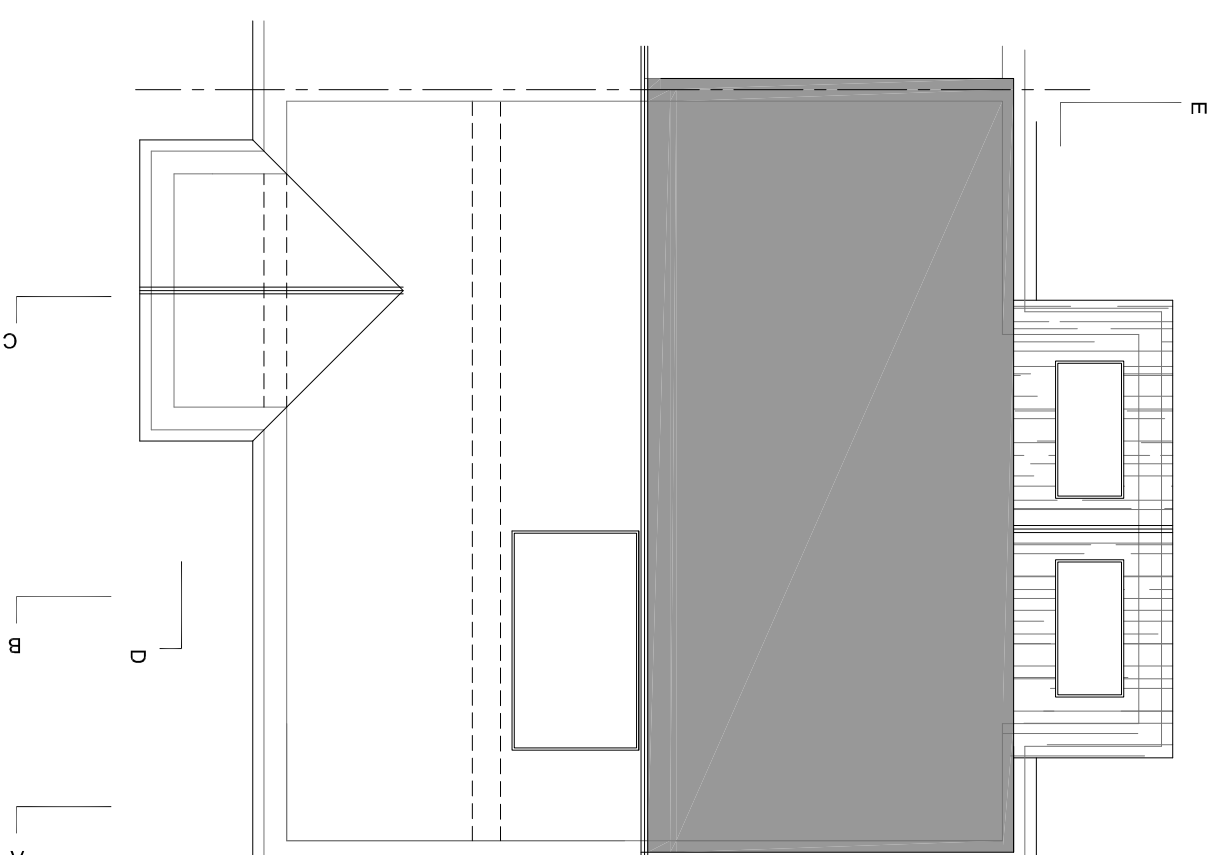

MEZZANINE LEVEL PLAN
58 m²

ROOF PLAN

TITLE	PROPOSED DRAWINGS	ADDRESS	5 HAMPSTEAD WEST, IVERSON ROAD, LONDON, NW6
CLIENT	LOLA ROSE	SCALE	1:100 @ A3
		DRAWING NO.	141001/09
		DATE	OCT 2014
		REV.	