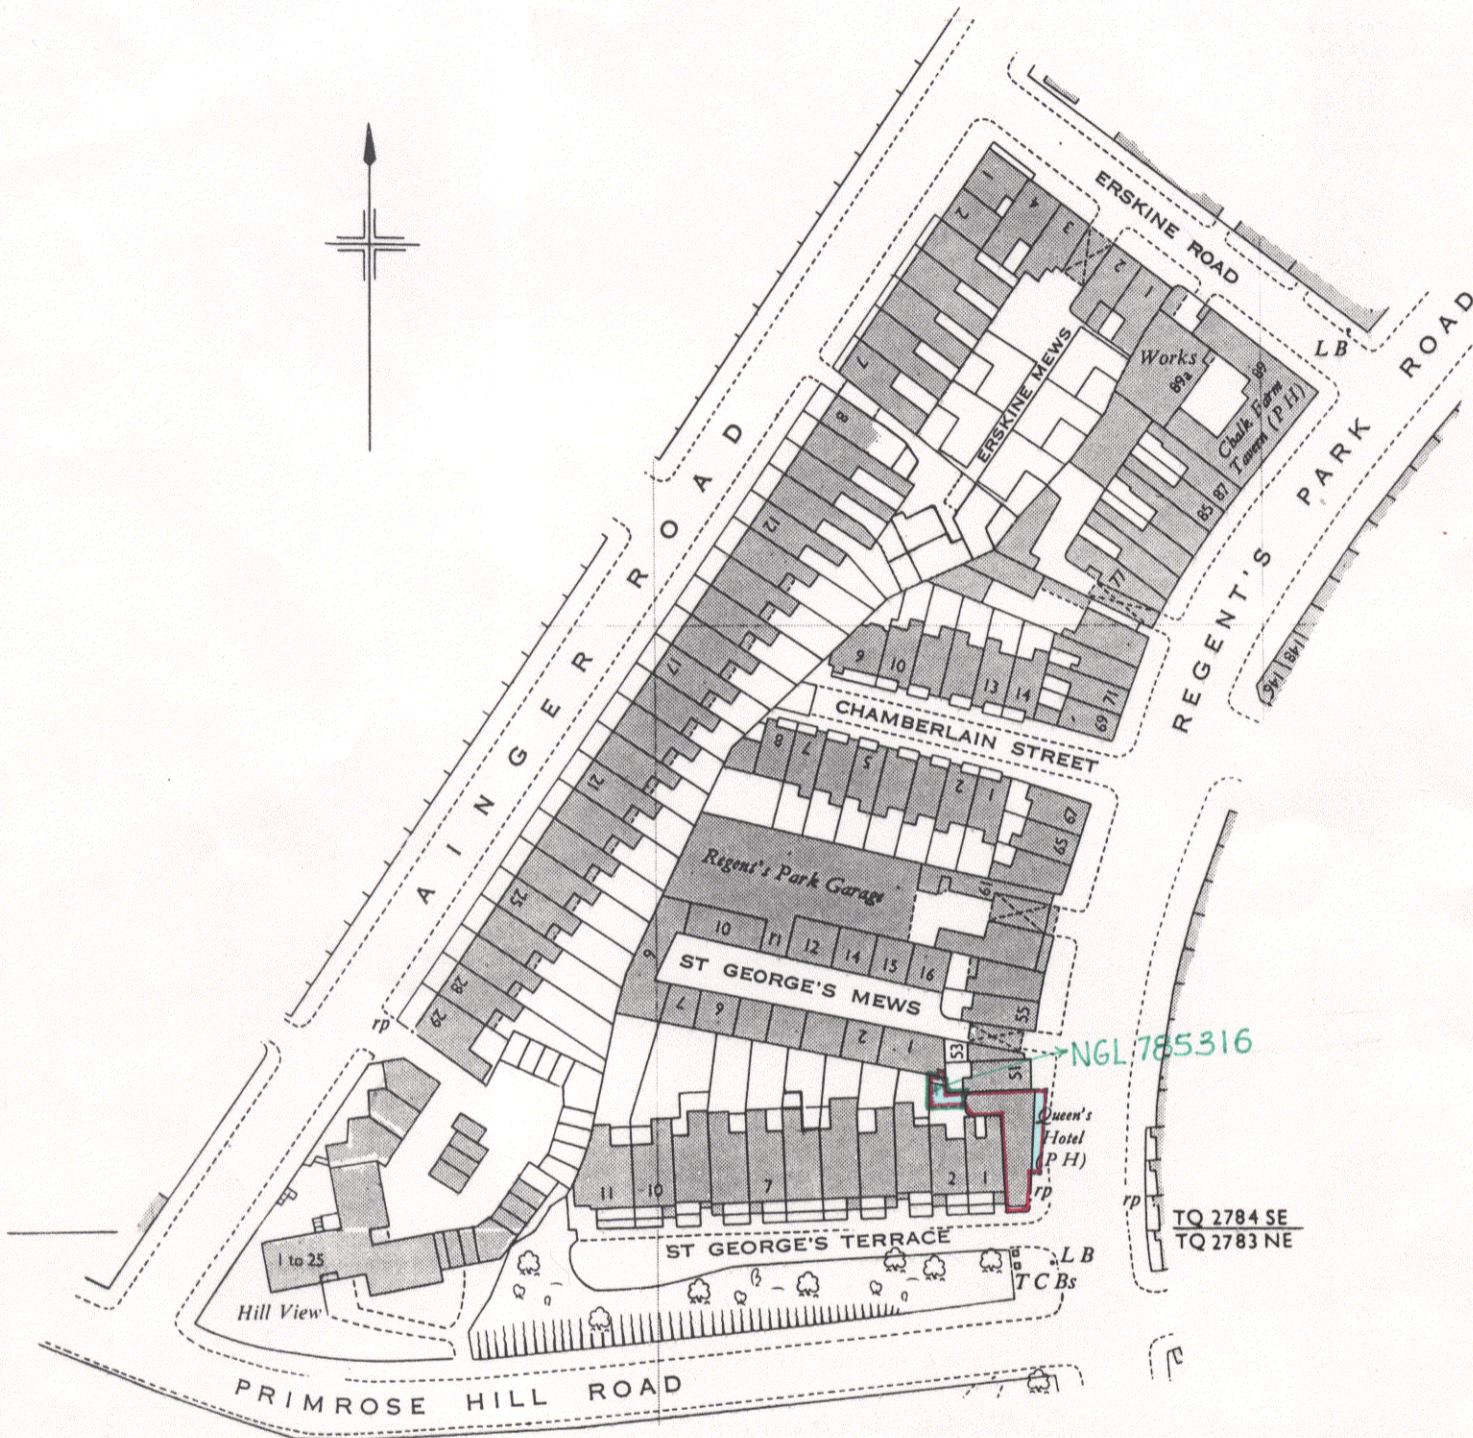

H.M. LAND REGISTRY		TITLE NUMBER	
		235921	
ORDNANCE SURVEY PLAN REFERENCE ©	COUNTY	SHEET	NATIONAL GRID
	GREATER LONDON		TQ 2784
Scale: 1/1250	© Crown copyright 1979		

BOROUGH OF CAMDEN

Old Reference LN VII II J

This is a copy of the title plan on 2 APR 2015 at 17:41:14. This copy does not take account of any application made after that time even if still pending in the Land Registry when this copy was issued.

The Land Registry endeavours to maintain high quality and scale accuracy of title plan images. The quality and accuracy of any print will depend on your printer, your computer and its print settings. This title plan shows the general position, not the exact line, of the boundaries. It may be subject to distortions in scale. Measurements scaled from this plan may not match measurements between the same points on the ground.