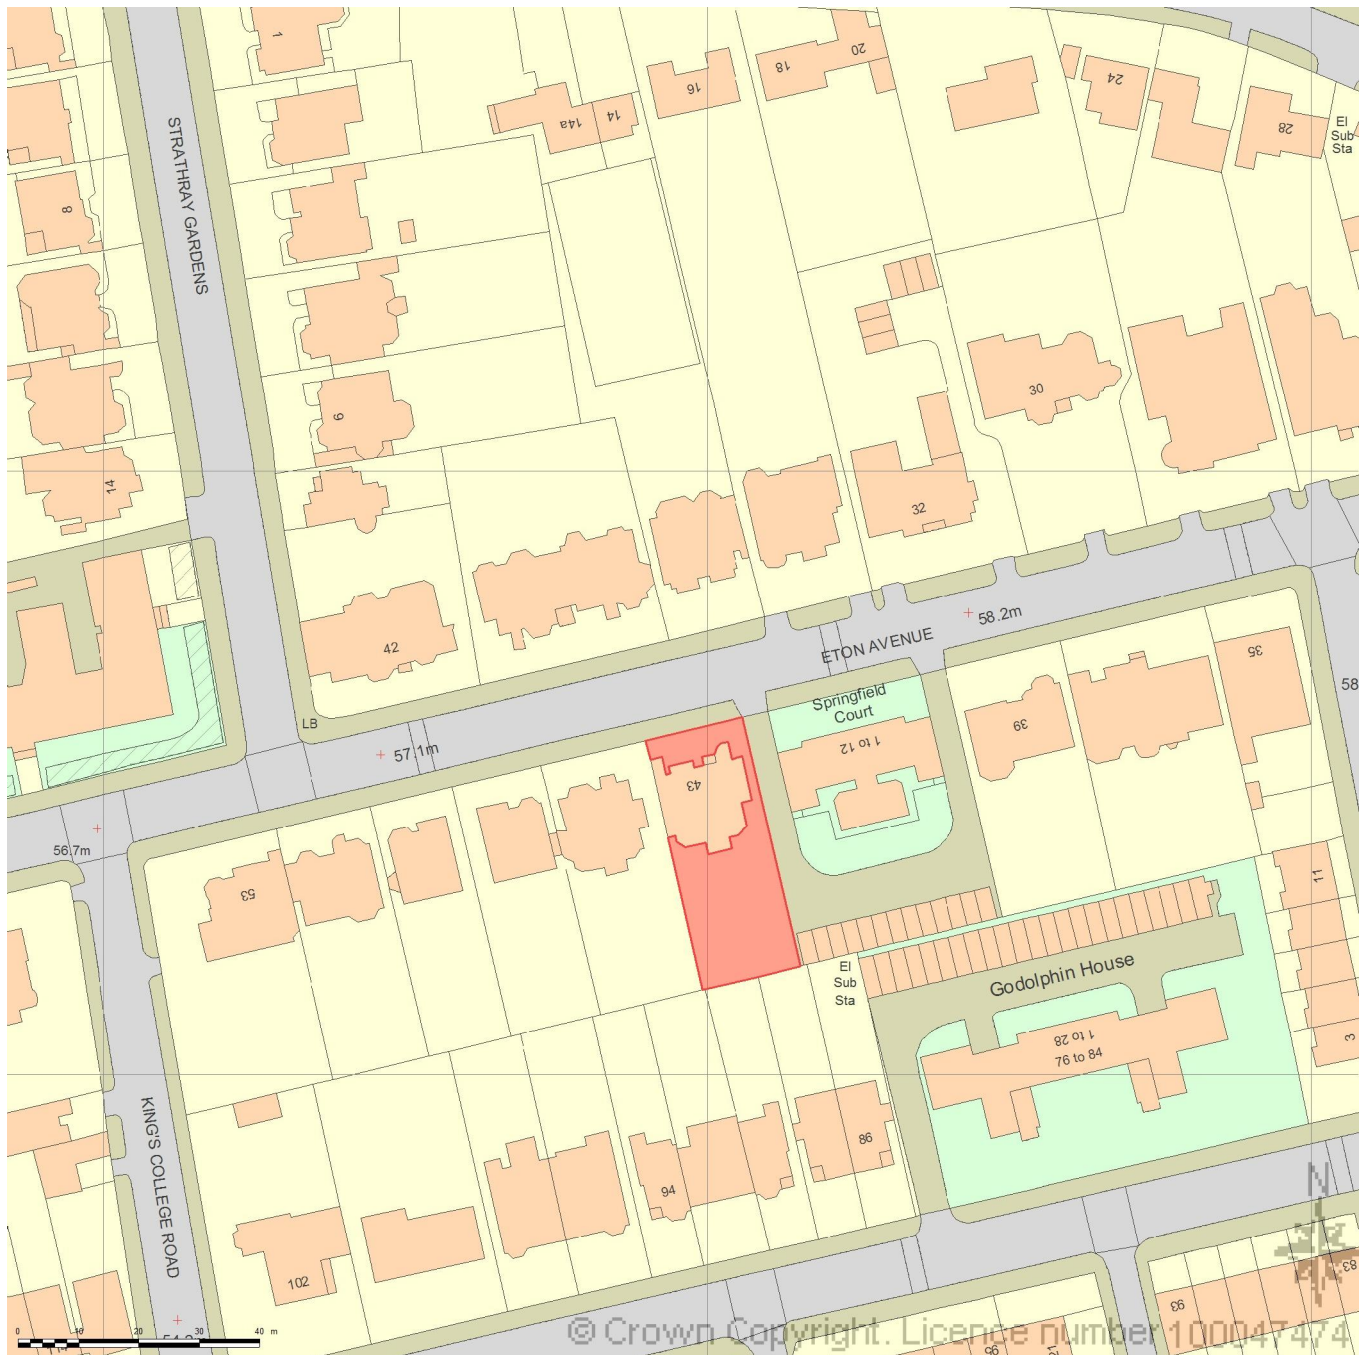

SITE LOCATION PLAN
AREA 5 HA
SCALE: 1:1250 on A4
CENTRE COORDINATES: 527096 , 184465

Supplied by Streetwise Maps Ltd
www.streetwise.net
Licence No: 100047474