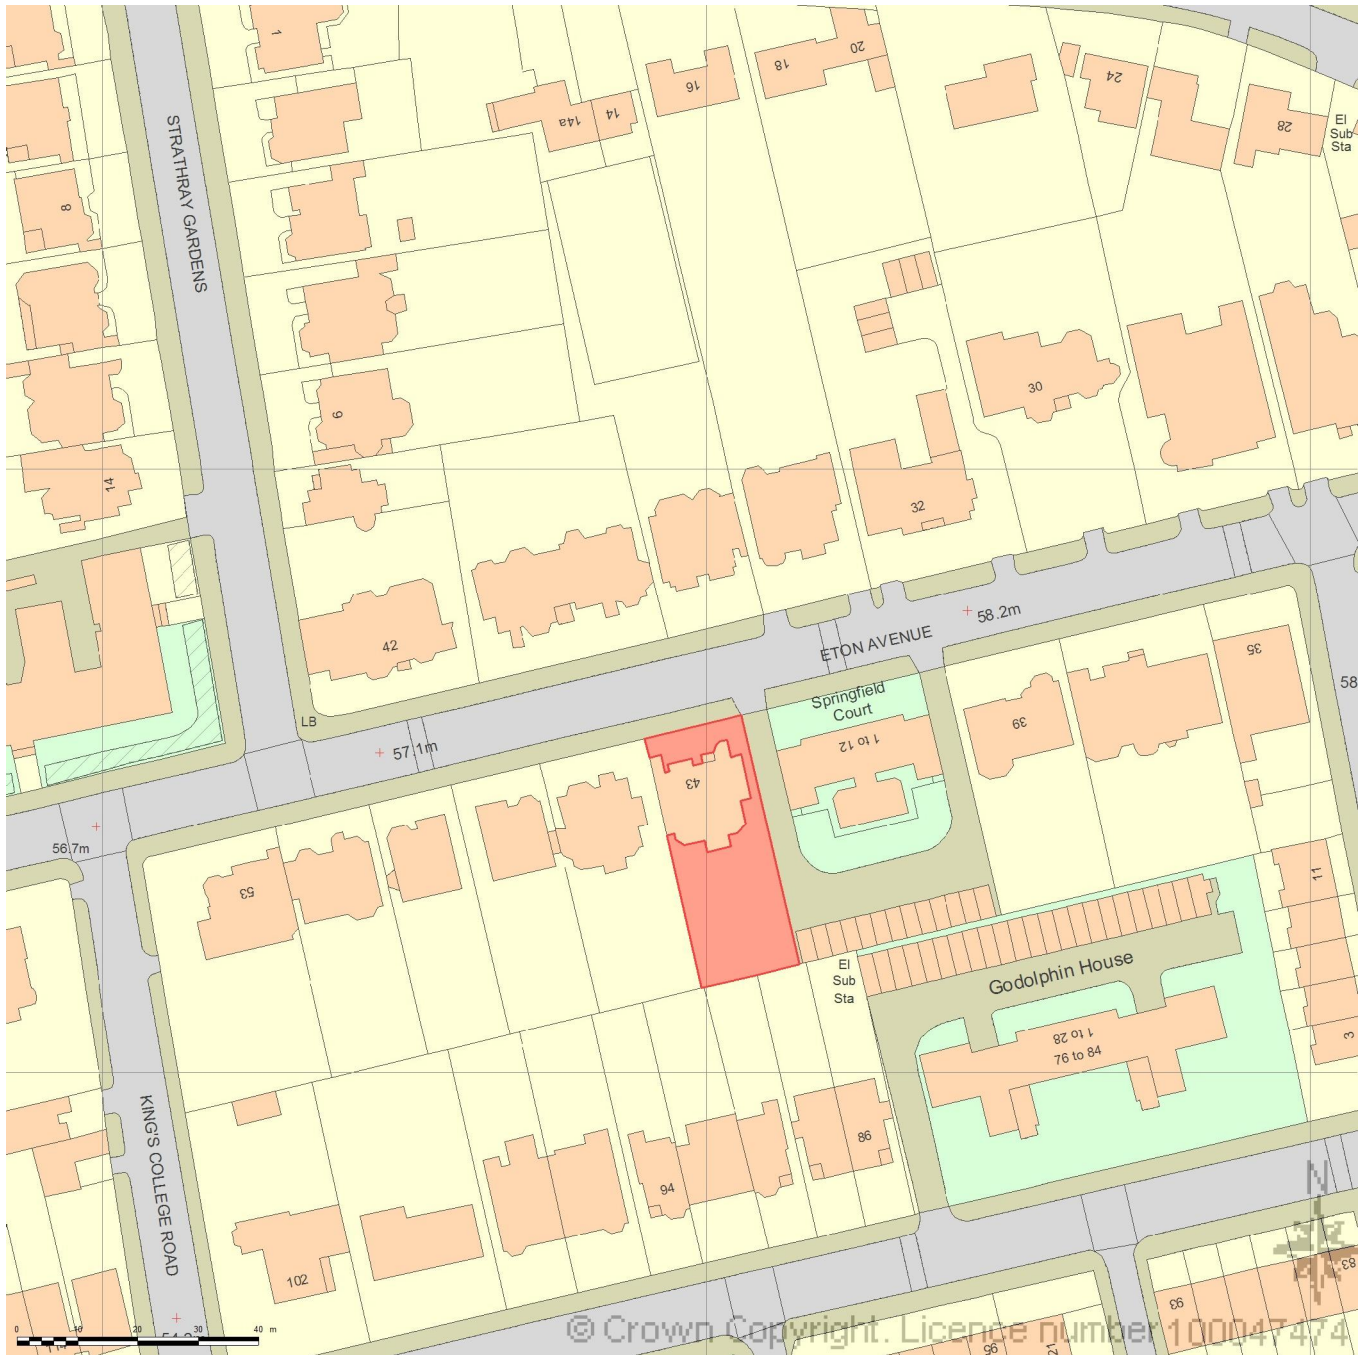

SITE LOCATION PLAN
AREA 5 HA
SCALE: 1:1250 on A4
CENTRE COORDINATES: 527096 , 184465

Supplied by Streetwise Maps Ltd
www.streetwise.net
Licence No: 100047474