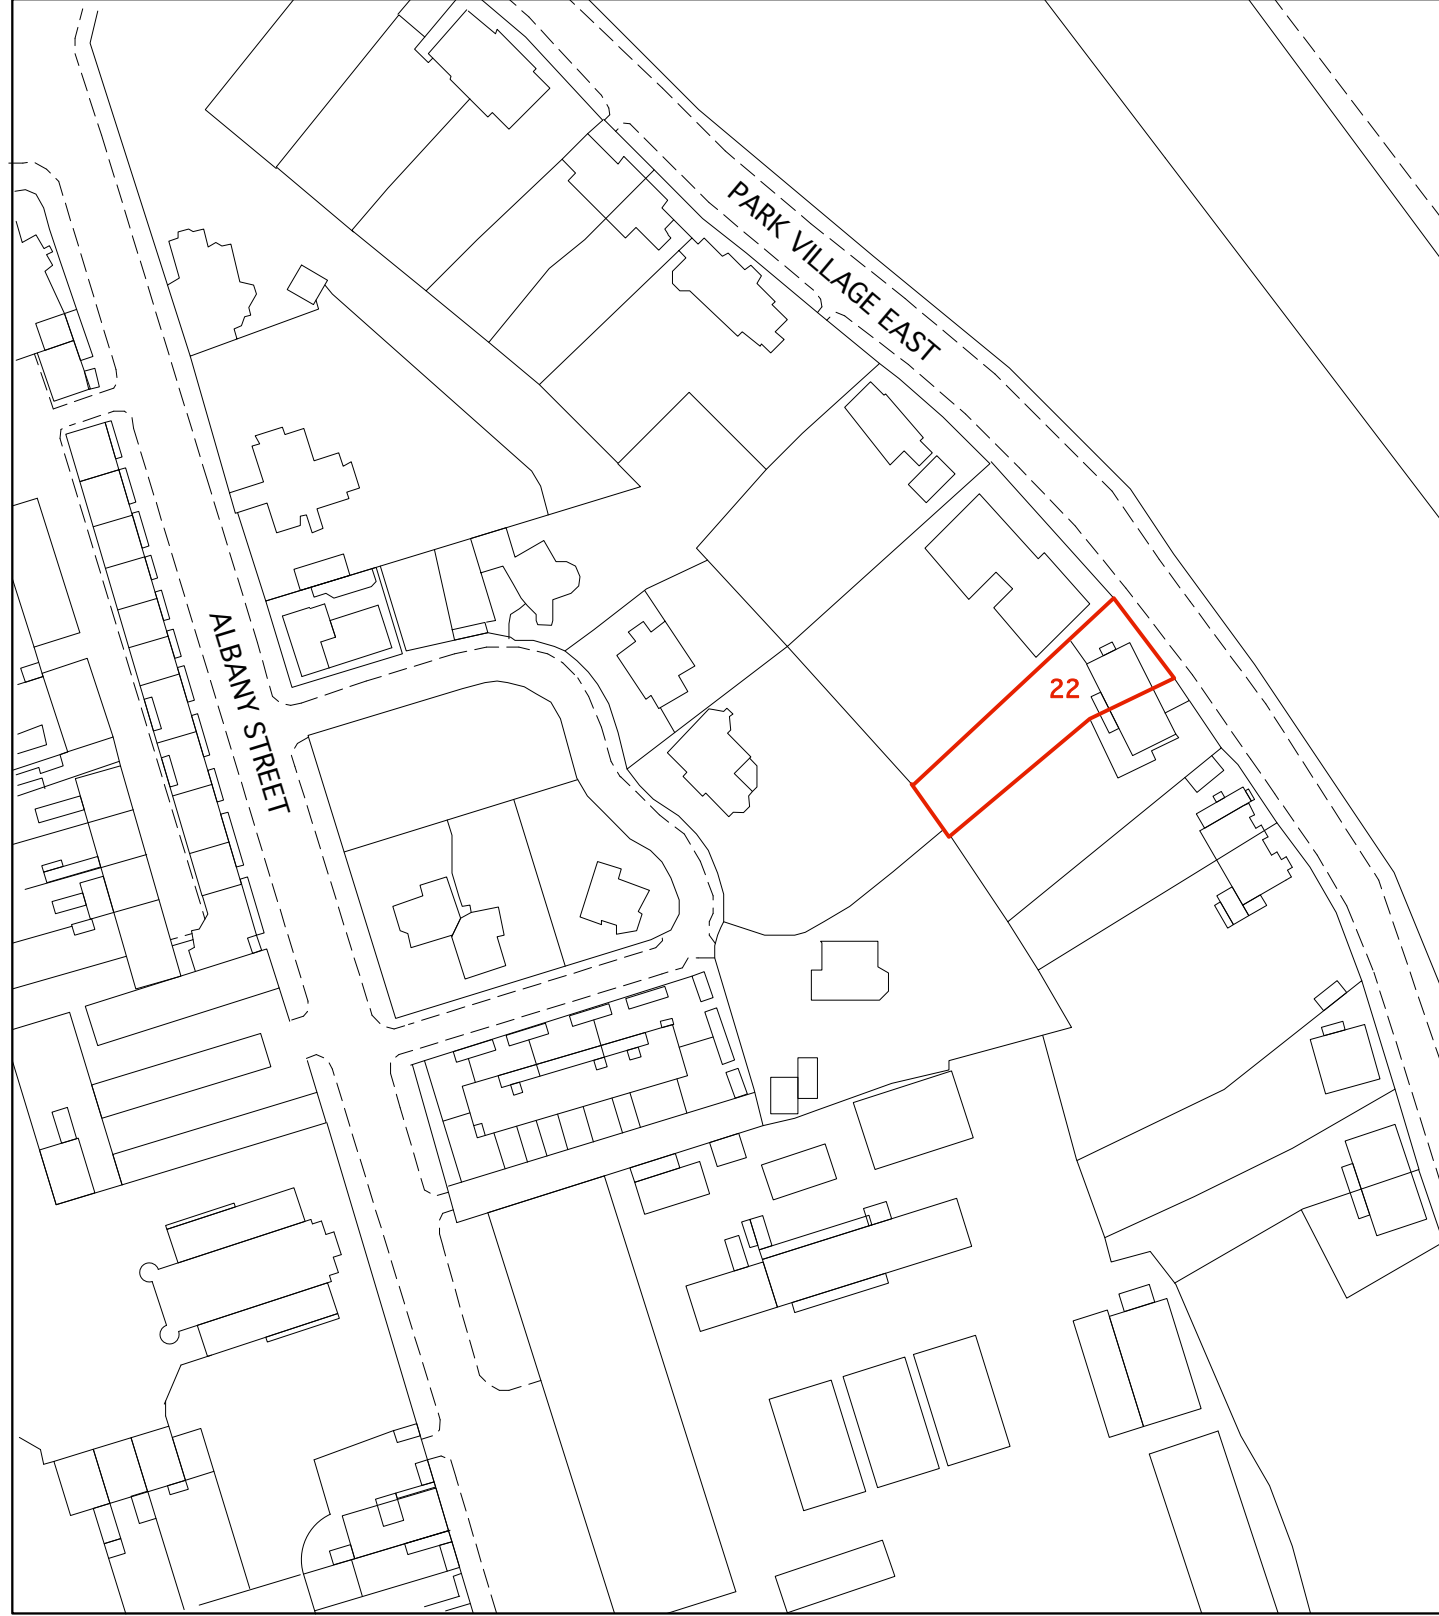

SITE PLAN 1:1250

scale 1:1250 1.0m 25m 50m 125m

arts lettres techniques ARCHITECT Arts Lettres Techniques Limited 2015 copyright is retained ©
33A ARLINGTON ROAD LONDON NW1 7ES T: (020) 7383 4778 architect@artslettres.com ALL DIMENSIONS MUST BE VERIFIED ON SITE

PROJECT 22 PARK VILLAGE EAST NUMBER PVE 00 SCALE 1:500/1250 @ A3
SUBJECT SITE PLAN REVISION DATE 02/04/15

revisions

DRAWN BY: AC CHECKED BY: LA