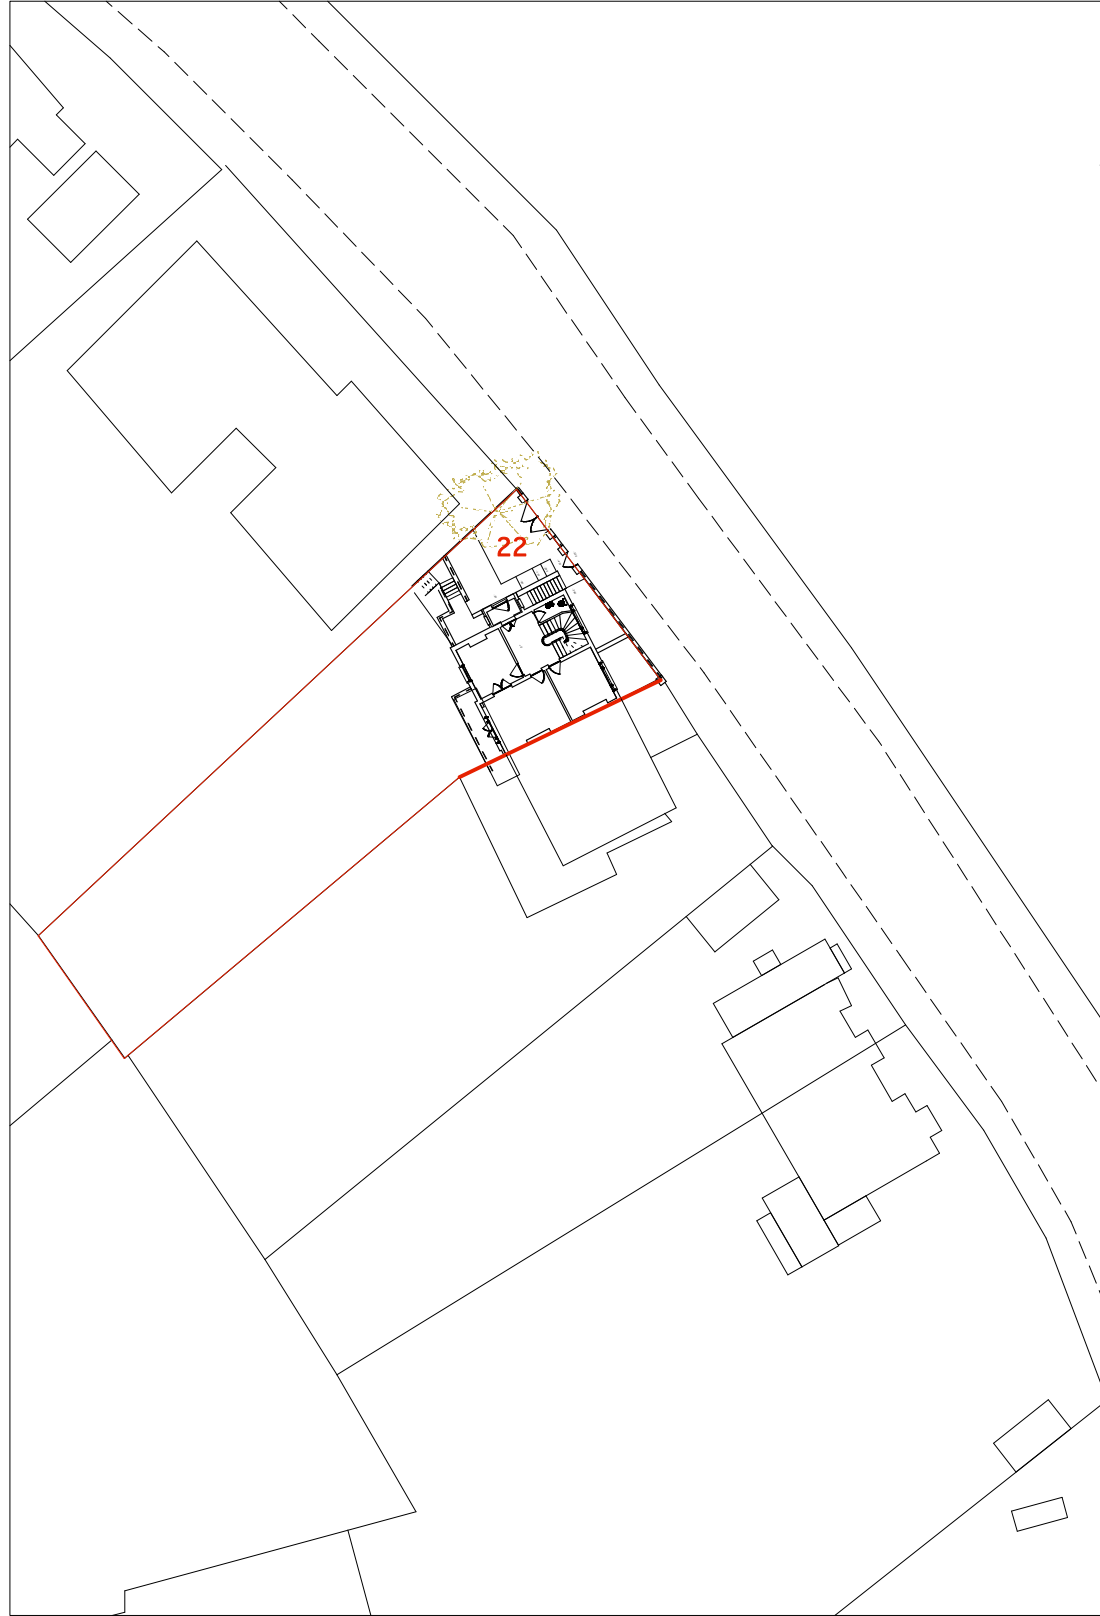

BLOCK PLAN 1:500

SITE PLAN 1:1250

scale 1:500 2.5m 5m 10m 25m

scale 1:1250 1.0m 25m 50m 125m

revisions

DRAWN BY: AC CHECKED BY: LA

arts lettres techniques ARCHITECT Arts Lettres Techniques Limited 2015 copyright is retained ©

33A ARLINGTON ROAD LONDON NW1 7ES T: (020) 7383 4778 architect@artslettres.com ALL DIMENSIONS MUST BE VERIFIED ON SITE

PROJECT 22 PARK VILLAGE EAST NUMBER PVE 000 SCALE 1:500/1250 @ A3

SUBJECT 1:250 SITE PLAN REVISION DATE 02/04/15