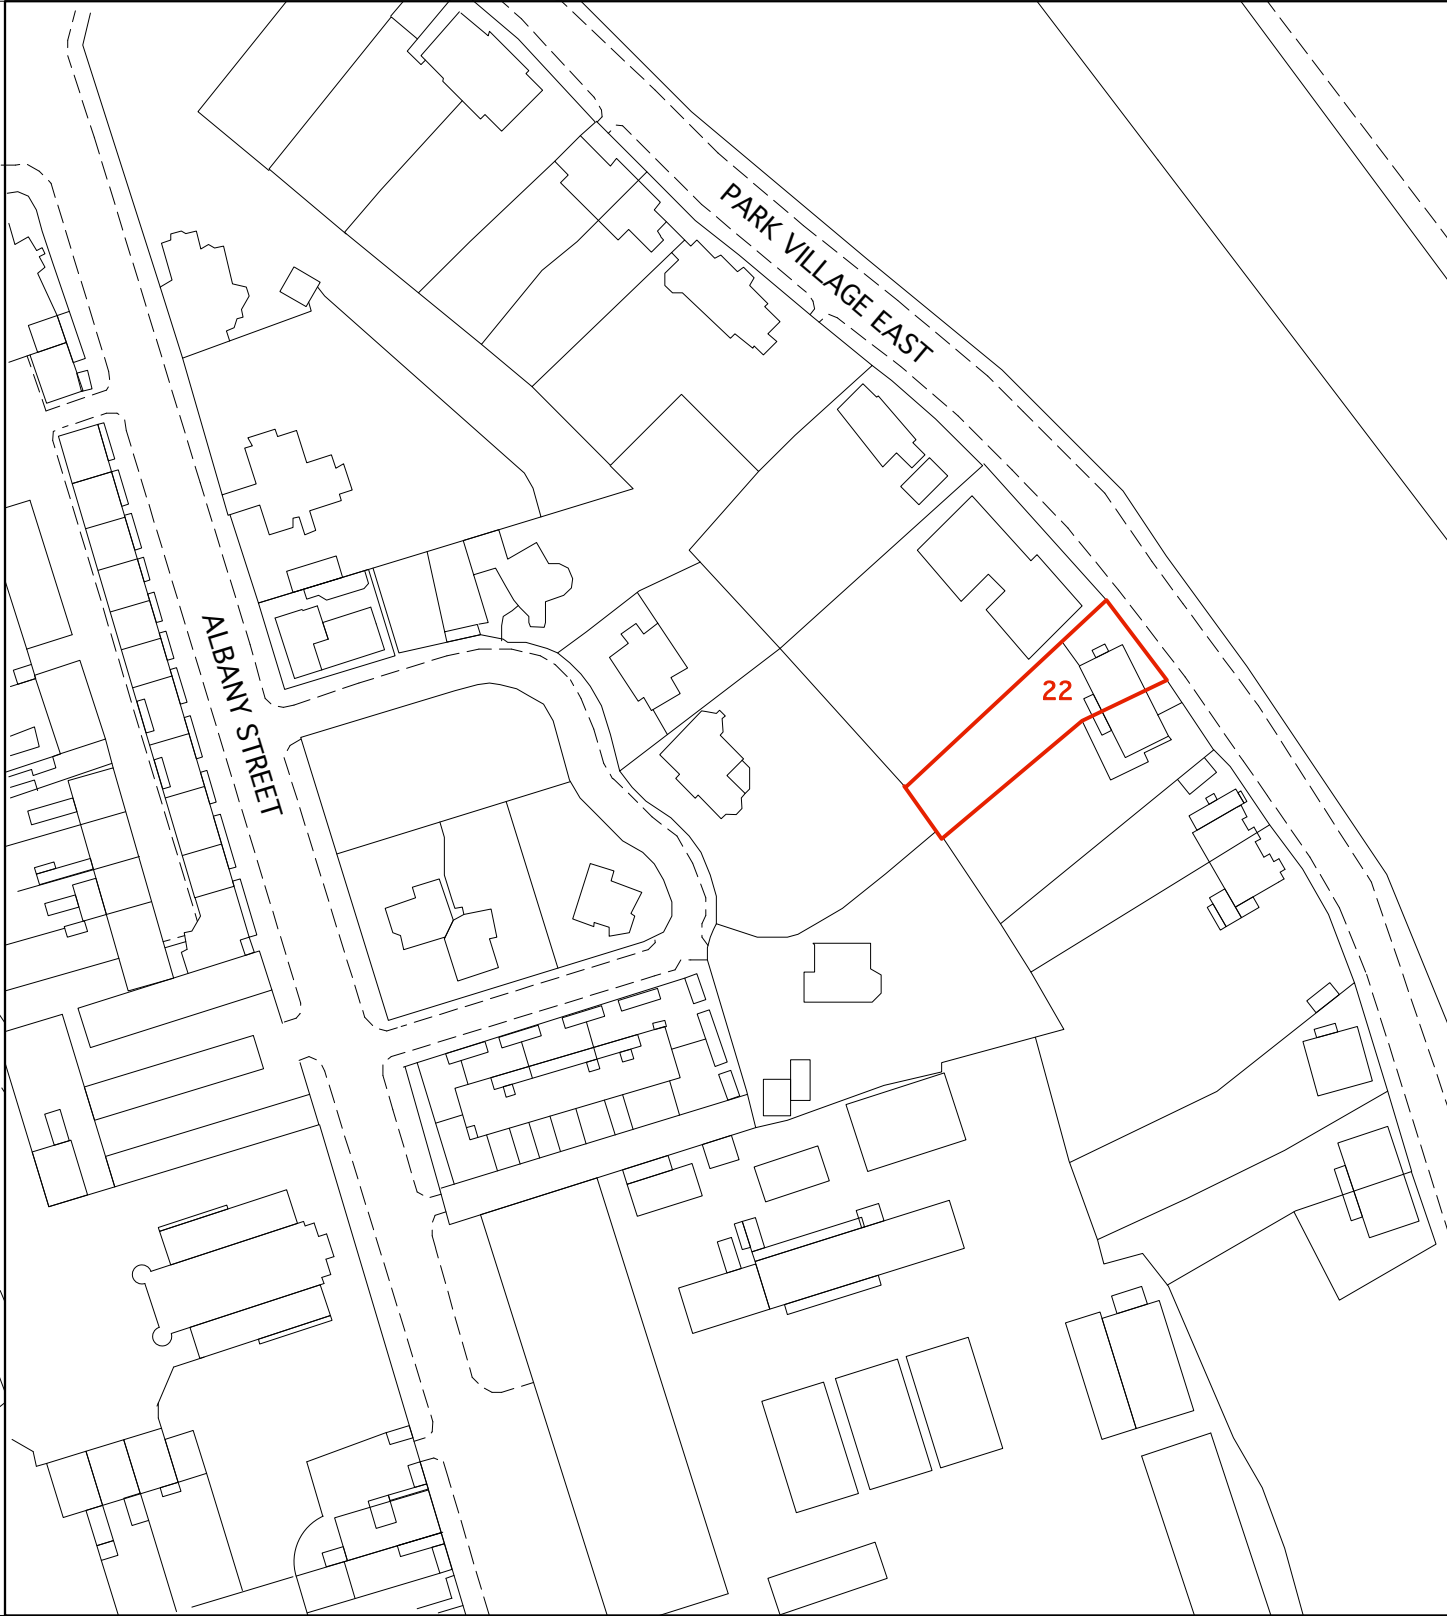

BLOCK PLAN 1:500

SITE PLAN 1:1250

scale 1:500 2.5m 5m 10m 25m

scale 1:1250 1.0m 25m 50m 125m

revisions

DRAWN BY: AC CHECKED BY: LA

arts lettres techniques ARCHITECT Arts Lettres Techniques Limited 2015 copyright is retained ©

33A ARLINGTON ROAD LONDON NW1 7ES T: (020) 7383 4778 architect@artslettres.com ALL DIMENSIONS MUST BE VERIFIED ON SITE

PROJECT 22 PARK VILLAGE EAST NUMBER PVE 000 SCALE 1:500/1250 @ A3

SUBJECT 1:250 SITE PLAN REVISION DATE 02/04/15