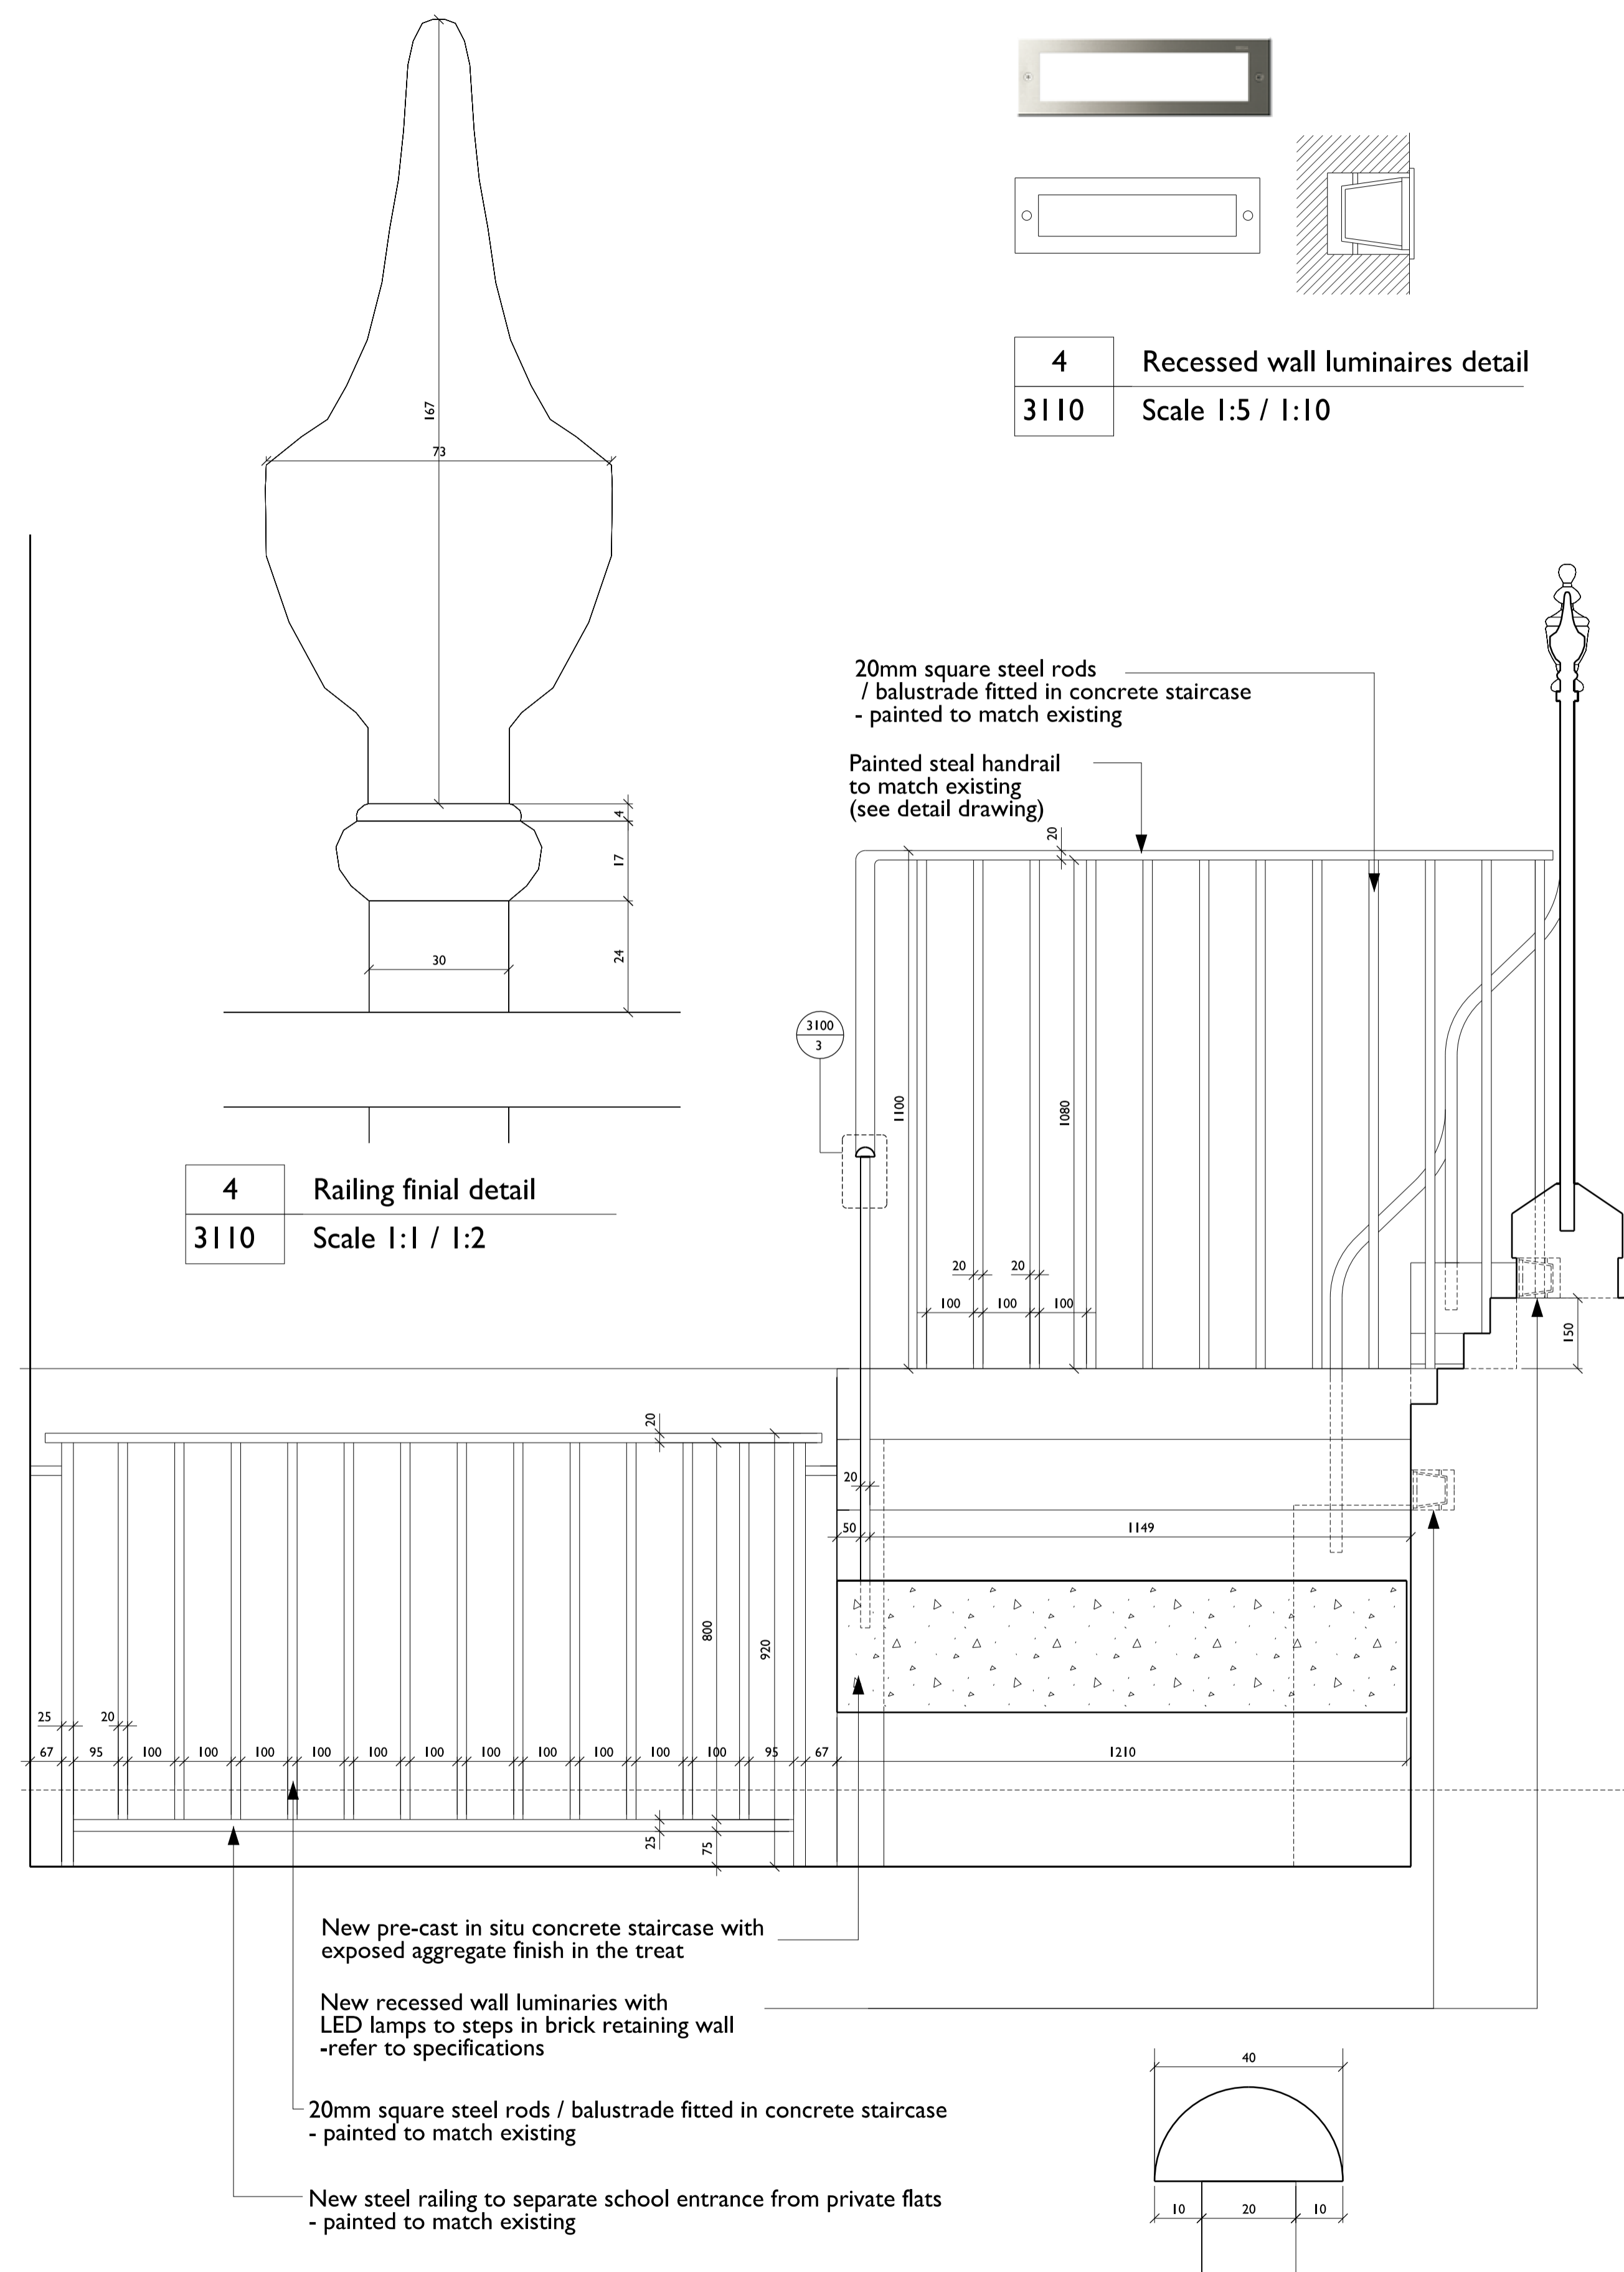

1	Passage Stair - East Elevation
3110	Scale 1:10 / 1:20

2	Passage Stair -Section looking South
3110	Scale 1:10 / 1:20

3	Handrailing detail
3110	Scale 1:1 / 1:2

4	Railing finial detail
3110	Scale 1:1 / 1:2

4	Recessed wall luminaires detail
3110	Scale 1:5 / 1:10