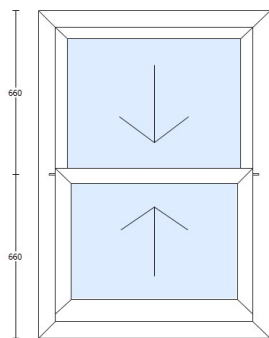

Bevelled White Vertical slider - 1st Floor Landing - 900mm w x 1320mm h - 1 off

Item 5 of 7

Supply and install painted white timber Sliding Sash Double glazed window
Cill Protrusion: No // Child Locks: No // Trickle vents: Yes, Qty 1, Concealed //
Std Horns: Yes, Outside Only
TYPE: Traditional Box Sliding sash 155mm (40mm mid) - Weights & Pulleys.
FITTINGS: Polished CHROME - DHandles, Lifting Handles, Locking Fitch
Fasteners & Pulleys (with weights)
Trickle Vent Flush - Large 430mm, Concealed, over upper opener & through frame, WHITE.
TIMBER: SW Pine (Euro Redwood/Whitewood)
GLASS: 4/16/4 Climaguard Prem - Clear TGN (BLACK WarmEdge, Low E Soft, Argon, Fitted)
FINISH: Satin White (4 Stage Process, Fully Finished, Water Based & U-value = 1.4
Includes sash horns and chrome fittings