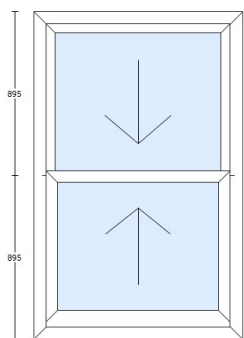

Bevelled White Vertical slider - Kitchen - 1100mm w x 1790mm h - 1 off

Item 4 of 7

Supply and install painted white timber Sliding Sash Double glazed window
Cill Protrusion: No // Child Locks: No // Trickle vents: Yes, Qty 1, Concealed //
Std Horns: Yes, Outside Only
TYPE: Traditional Box Sliding sash 155mm (40mm mid) - Weights & Pulleys.
FITTINGS: Polished CHROME - DHandles, Lifting Handles, Locking Fitch
Fasteners & Pulleys (with weights)
Trickle Vent Flush - Large 430mm, Concealed, over upper opener & through frame, WHITE.
TIMBER: SW Pine (Euro Redwood/Whitewood)
GLASS: 4/16/4 Climaguard Prem - Clear TGN (BLACK WarmEdge, Low E Soft, Argon, Fitted)
FINISH: Satin White (4 Stage Process, Fully Finished, Water Based & U-value = 1.4
Includes sash horns and chrome fittings