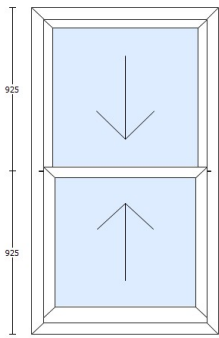

To: Mr Sean Keeling
53 Chalk Farm Road,
London,
NW1 8AN.

Date: 26th March 2015
Ref: 53 Chalk Farm Road - Timber2
Tel: 07747 605 677

QUOTATION

All items are shown as viewed from outside

Bevelled White Vertical slider - Back Top Floor - 1020mm w x 1850mm h - 1 off

Bevelled White Vertical slider - Landing - 920mm w x 1450mm h - 2 off

Item 2 of 7

Supply and install painted white timber Sliding Sash Double glazed window
Cill Protrusion: No // Child Locks: No // Trickle vents: Yes, Qty 1, Concealed //
Std Horns: Yes, Outside Only
TYPE: Traditional Box Sliding sash 155mm (40mm mid) - Weights & Pulleys.
FITTINGS: Polished CHROME - DHandles, Lifting Handles, Locking Fitch
Fasteners & Pulleys (with weights)
Trickle Vent Flush - Large 430mm, Concealed, over upper opener & through frame, WHITE.
TIMBER: SW Pine (Euro Redwood/Whitewood)
GLASS: 4/16/4 Climaguard Prem - Clear TGN (BLACK WarmEdge, Low E Soft, Argon, Fitted)
FINISH: Satin White (4 Stage Process, Fully Finished, Water Based & U-value = 1.4
Includes sash horns and chrome fittings

Bevelled White Open out french door - Double Doors - 1340mm w x 2100mm h - 1 off

Item 6 of 7

Supply and install white timber Double glazed Double Doors
 TYPE: Double Door Leaf & Frame - Flush 92mm) OPEN OUT
 FITTINGS: Double Door Lever MultiPoint Lock with CHROME handle
 TIMBER: SW Pine (Euro Redwood/Whitewood)
 GLASS: 4/16/4 Climaguard Prem - Clear TGN (BLACK WarmEdge, Low E Soft, Argon, Fitted)
 FINISH: Satin White (4 Stage Process, Fully Finished, Water Based & Microporous)
 Includes Chrome Locking Handle