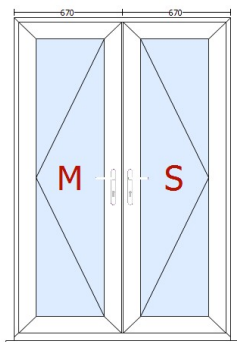

Bevelled White Open out french door - Double Doors - 1340mm w x 2100mm h - 1 off

Item 6 of 7

Supply and install white timber Double glazed Double Doors
TYPE: Double Door Leaf & Frame - Flush 92mm) OPEN OUT
FITTINGS: Double Door Lever MultiPoint Lock with CHROME handle
TIMBER: SW Pine (Euro Redwood/Whitewood)
GLASS: 4/16/4 Climaguard Prem - Clear TGN (BLACK WarmEdge, Low E Soft, Argon, Fitted)
FINISH: Satin White (4 Stage Process, Fully Finished, Water Based & Microporous)
Includes Chrome Locking Handle