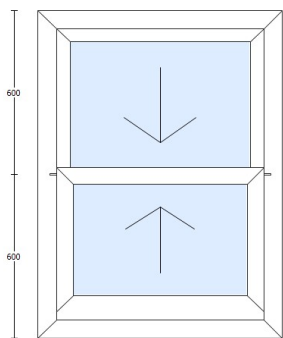

Bevelled White Vertical slider - Back First Floor - 865mm w x 1200mm h - 1 off

Item 3 of 7

Supply and install painted white timber Sliding Sash Double glazed window
Cill Protrusion: No // Child Locks: No // Trickle vents: Yes, Qty 1, Concealed //
Std Horns: Yes, Outside Only
TYPE: Traditional Box Sliding sash 155mm (40mm mid) - Weights & Pulleys.
FITTINGS: Polished CHROME - DHandles, Lifting Handles, Locking Fitch
Fasteners & Pulleys (with weights)
Trickle Vent Flush - Large 430mm, Concealed, over upper opener & through frame, WHITE.
TIMBER: SW Pine (Euro Redwood/Whitewood)
GLASS: 4/16/4 Climaguard Prem - Clear TGN (BLACK WarmEdge, Low E Soft, Argon, Fitted)
FINISH: Satin White (4 Stage Process, Fully Finished, Water Based & U-value = 1.4
Includes sash horns and chrome fittings