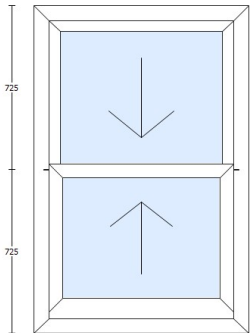

To: Mr Sean Keeling
53 Chalk Farm Road,
London,
NW1 8AN.

Date: 26th March 2015
Ref: 53 Chalk Farm Road - Timber2
Tel: 07747 605 677

QUOTATION

All items are shown as viewed from outside

Bevelled White Vertical slider - Back Top Floor - 1020mm w x 1850mm h - 1 off

Item 1 of 7

Supply and install painted white timber Sliding Sash Double glazed window
Cill Protrusion: No // Child Locks: No // Trickle vents: Yes, Qty 1, Concealed //
Std Horns: Yes, Outside Only
TYPE: Traditional Box Sliding sash 155mm (40mm mid) - Weights & Pulleys.
FITTINGS: Polished CHROME - DHandles, Lifting Handles, Locking Fitch
Fasteners & Pulleys (with weights)
Trickle Vent Flush - Large 430mm, Concealed, over upper opener & through frame, WHITE.
TIMBER: SW Pine (Euro Redwood/Whitewood)
GLASS: 4/16/4 Climaguard Prem - Clear TGN (BLACK WarmEdge, Low E Soft, Argon, Fitted)
FINISH: Satin White (4 Stage Process, Fully Finished, Water Based & U-value = 1.4
Includes sash horns and chrome fittings

Bevelled White Vertical slider - Landing - 920mm w x 1450mm h - 2 off

Item 2 of 7

Supply and install painted white timber Sliding Sash Double glazed window
Cill Protrusion: No // Child Locks: No // Trickle vents: Yes, Qty 1, Concealed //
Std Horns: Yes, Outside Only
TYPE: Traditional Box Sliding sash 155mm (40mm mid) - Weights & Pulleys.
FITTINGS: Polished CHROME - DHandles, Lifting Handles, Locking Fitch
Fasteners & Pulleys (with weights)
Trickle Vent Flush - Large 430mm, Concealed, over upper opener & through frame, WHITE.
TIMBER: SW Pine (Euro Redwood/Whitewood)
GLASS: 4/16/4 Climaguard Prem - Clear TGN (BLACK WarmEdge, Low E Soft, Argon, Fitted)
FINISH: Satin White (4 Stage Process, Fully Finished, Water Based & U-value = 1.4
Includes sash horns and chrome fittings