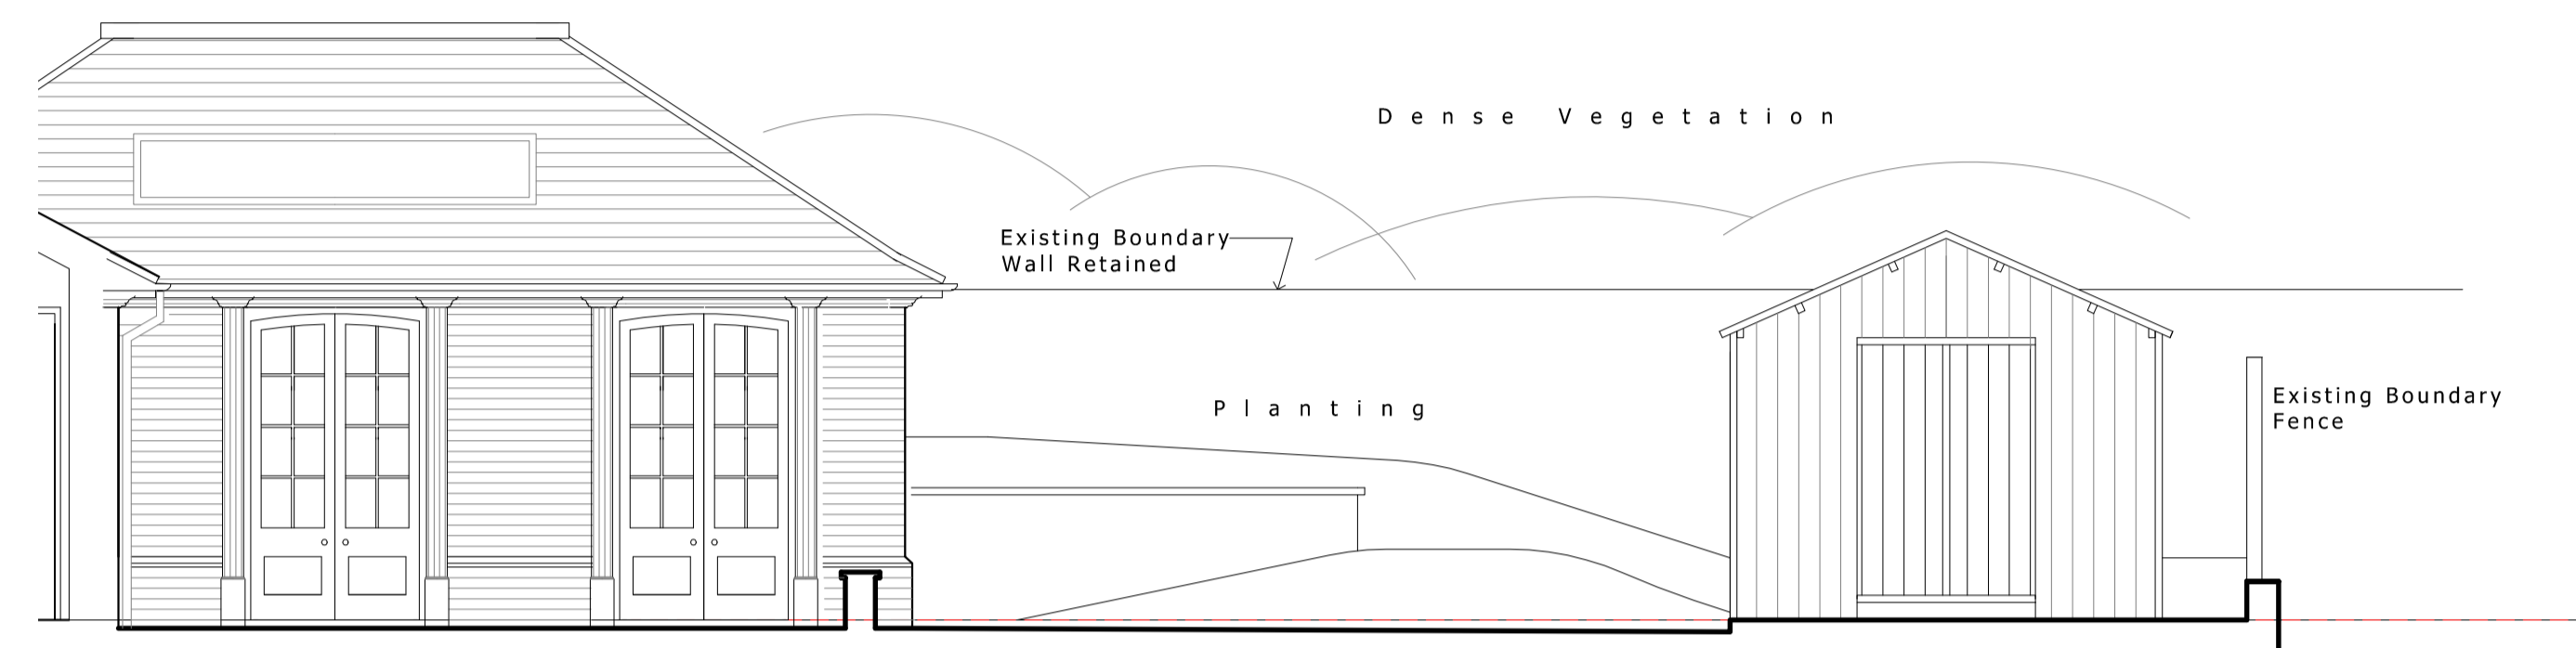

East Elevation

South Elevation

West Elevation

North Elevation

**2 Redington Road
Hampstead Village
Proposed Garden Room**

title

Existing Elevations

scale 1:50 @ A1 date Feb 2015 drawn

Drawing No. Revision:

529 - 602

Scale Bar 1-50 @ A1