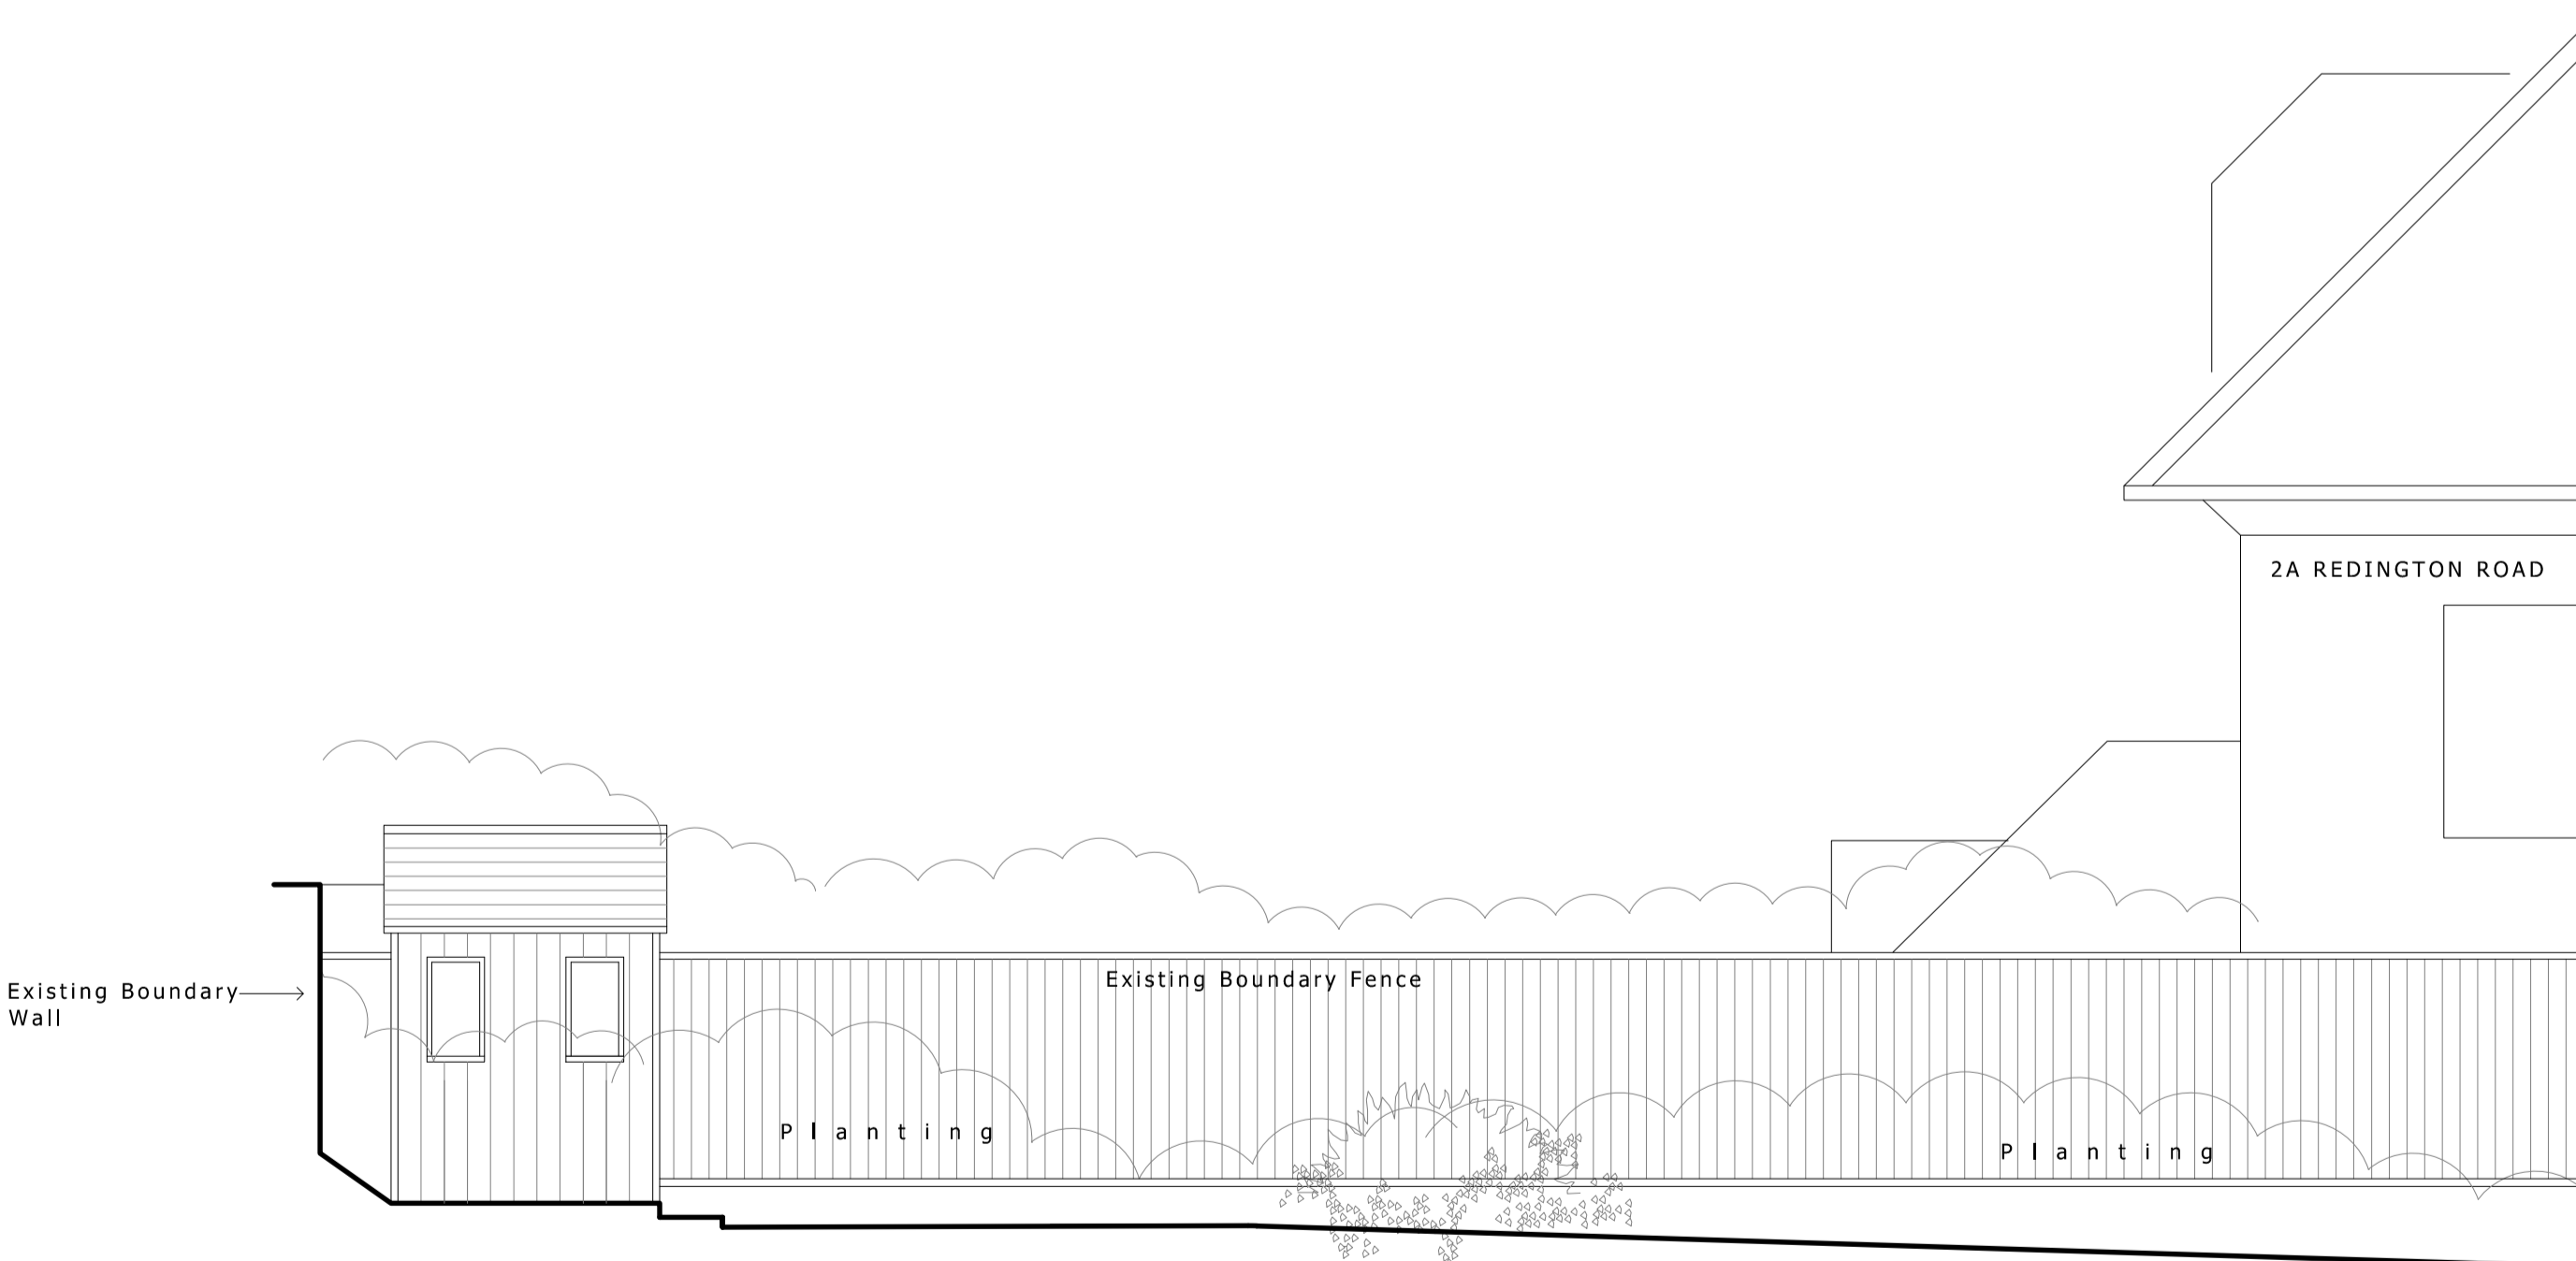

East Elevation

South Elevation

West Elevation

North Elevation

**2 Redington Road
Hampstead Village
Proposed Garden Room**

title

Existing Elevations

scale 1:50 @ A1 date Feb 2015 drawn

Drawing No. Revision:

529 - 602

Scale Bar 1-50 @ A1