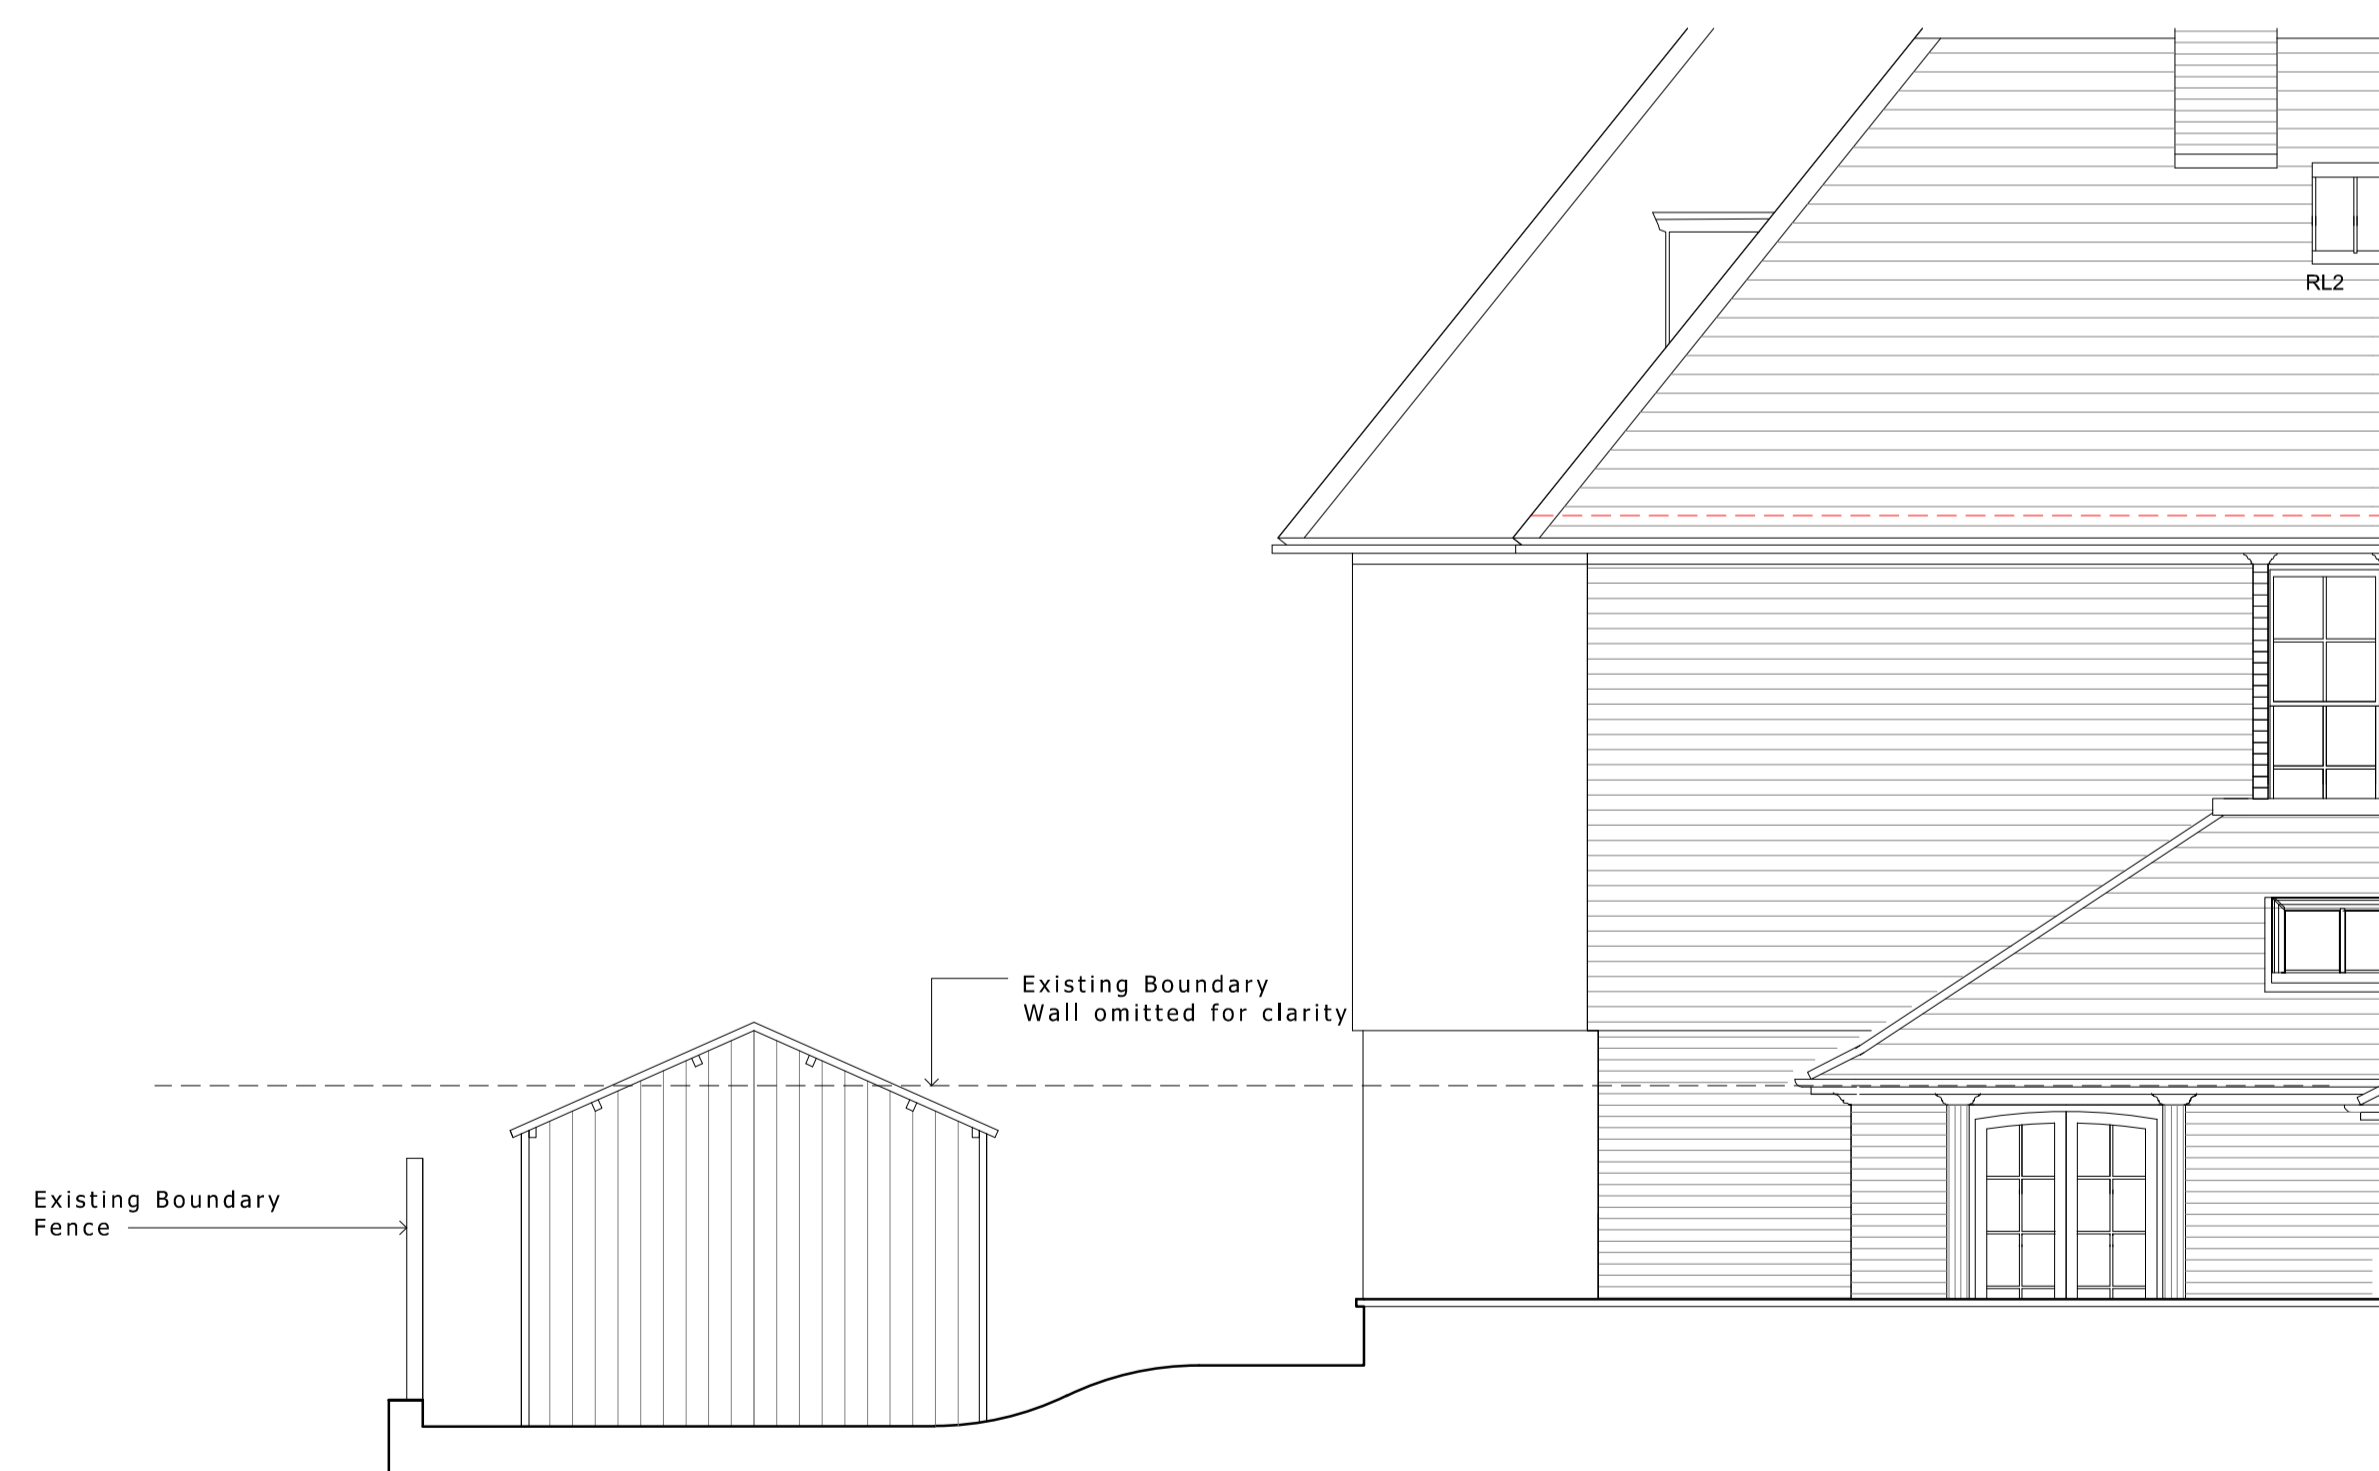

East Elevation

South Elevation

West Elevation

North Elevation

**2 Redington Road
Hampstead Village
Proposed Garden Room**

title

Existing Elevations

scale 1:50 @ A1 date Feb 2015 drawn

Drawing No. Revision:

529 - 602

Scale Bar 1-50 @ A1