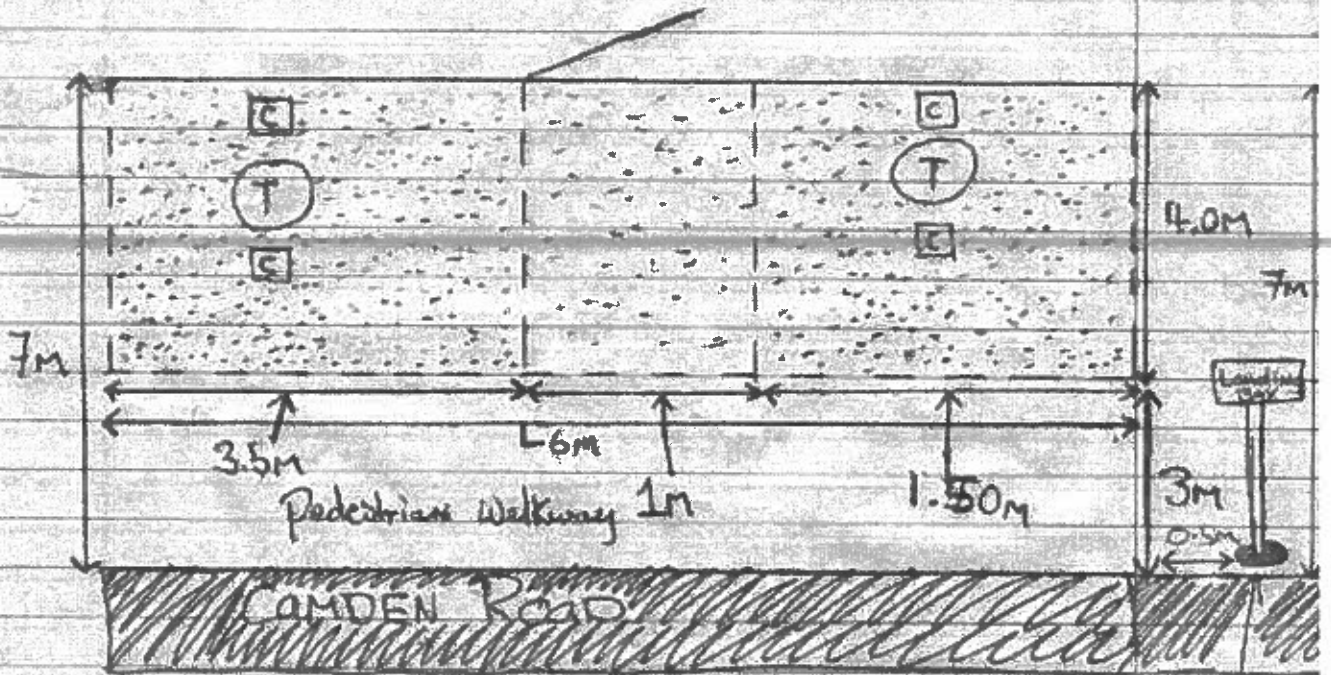

# LAMENTINE

6 CAMDEN RD, NW1 9DL

table & chairs

Seating plan 2015

X2 tables  
X4 chairs

## Key Symbols:

[C] = Chair (Dimensions 0.5m by 0.5m)  
 [T] = Table (Dimensions 0.75m by 0.75m)

Loading Bay  
 Post  
 APPROX 7.5m  
 From Shop  
 Front

- Area outline like this to be occupied by Amenities.  
 [Stippled Area] = Area Dotted like this is Area of private forecourt  
 Blank Area is pedestrian walkway  
 Area Scribbled is CAMDEN ROAD