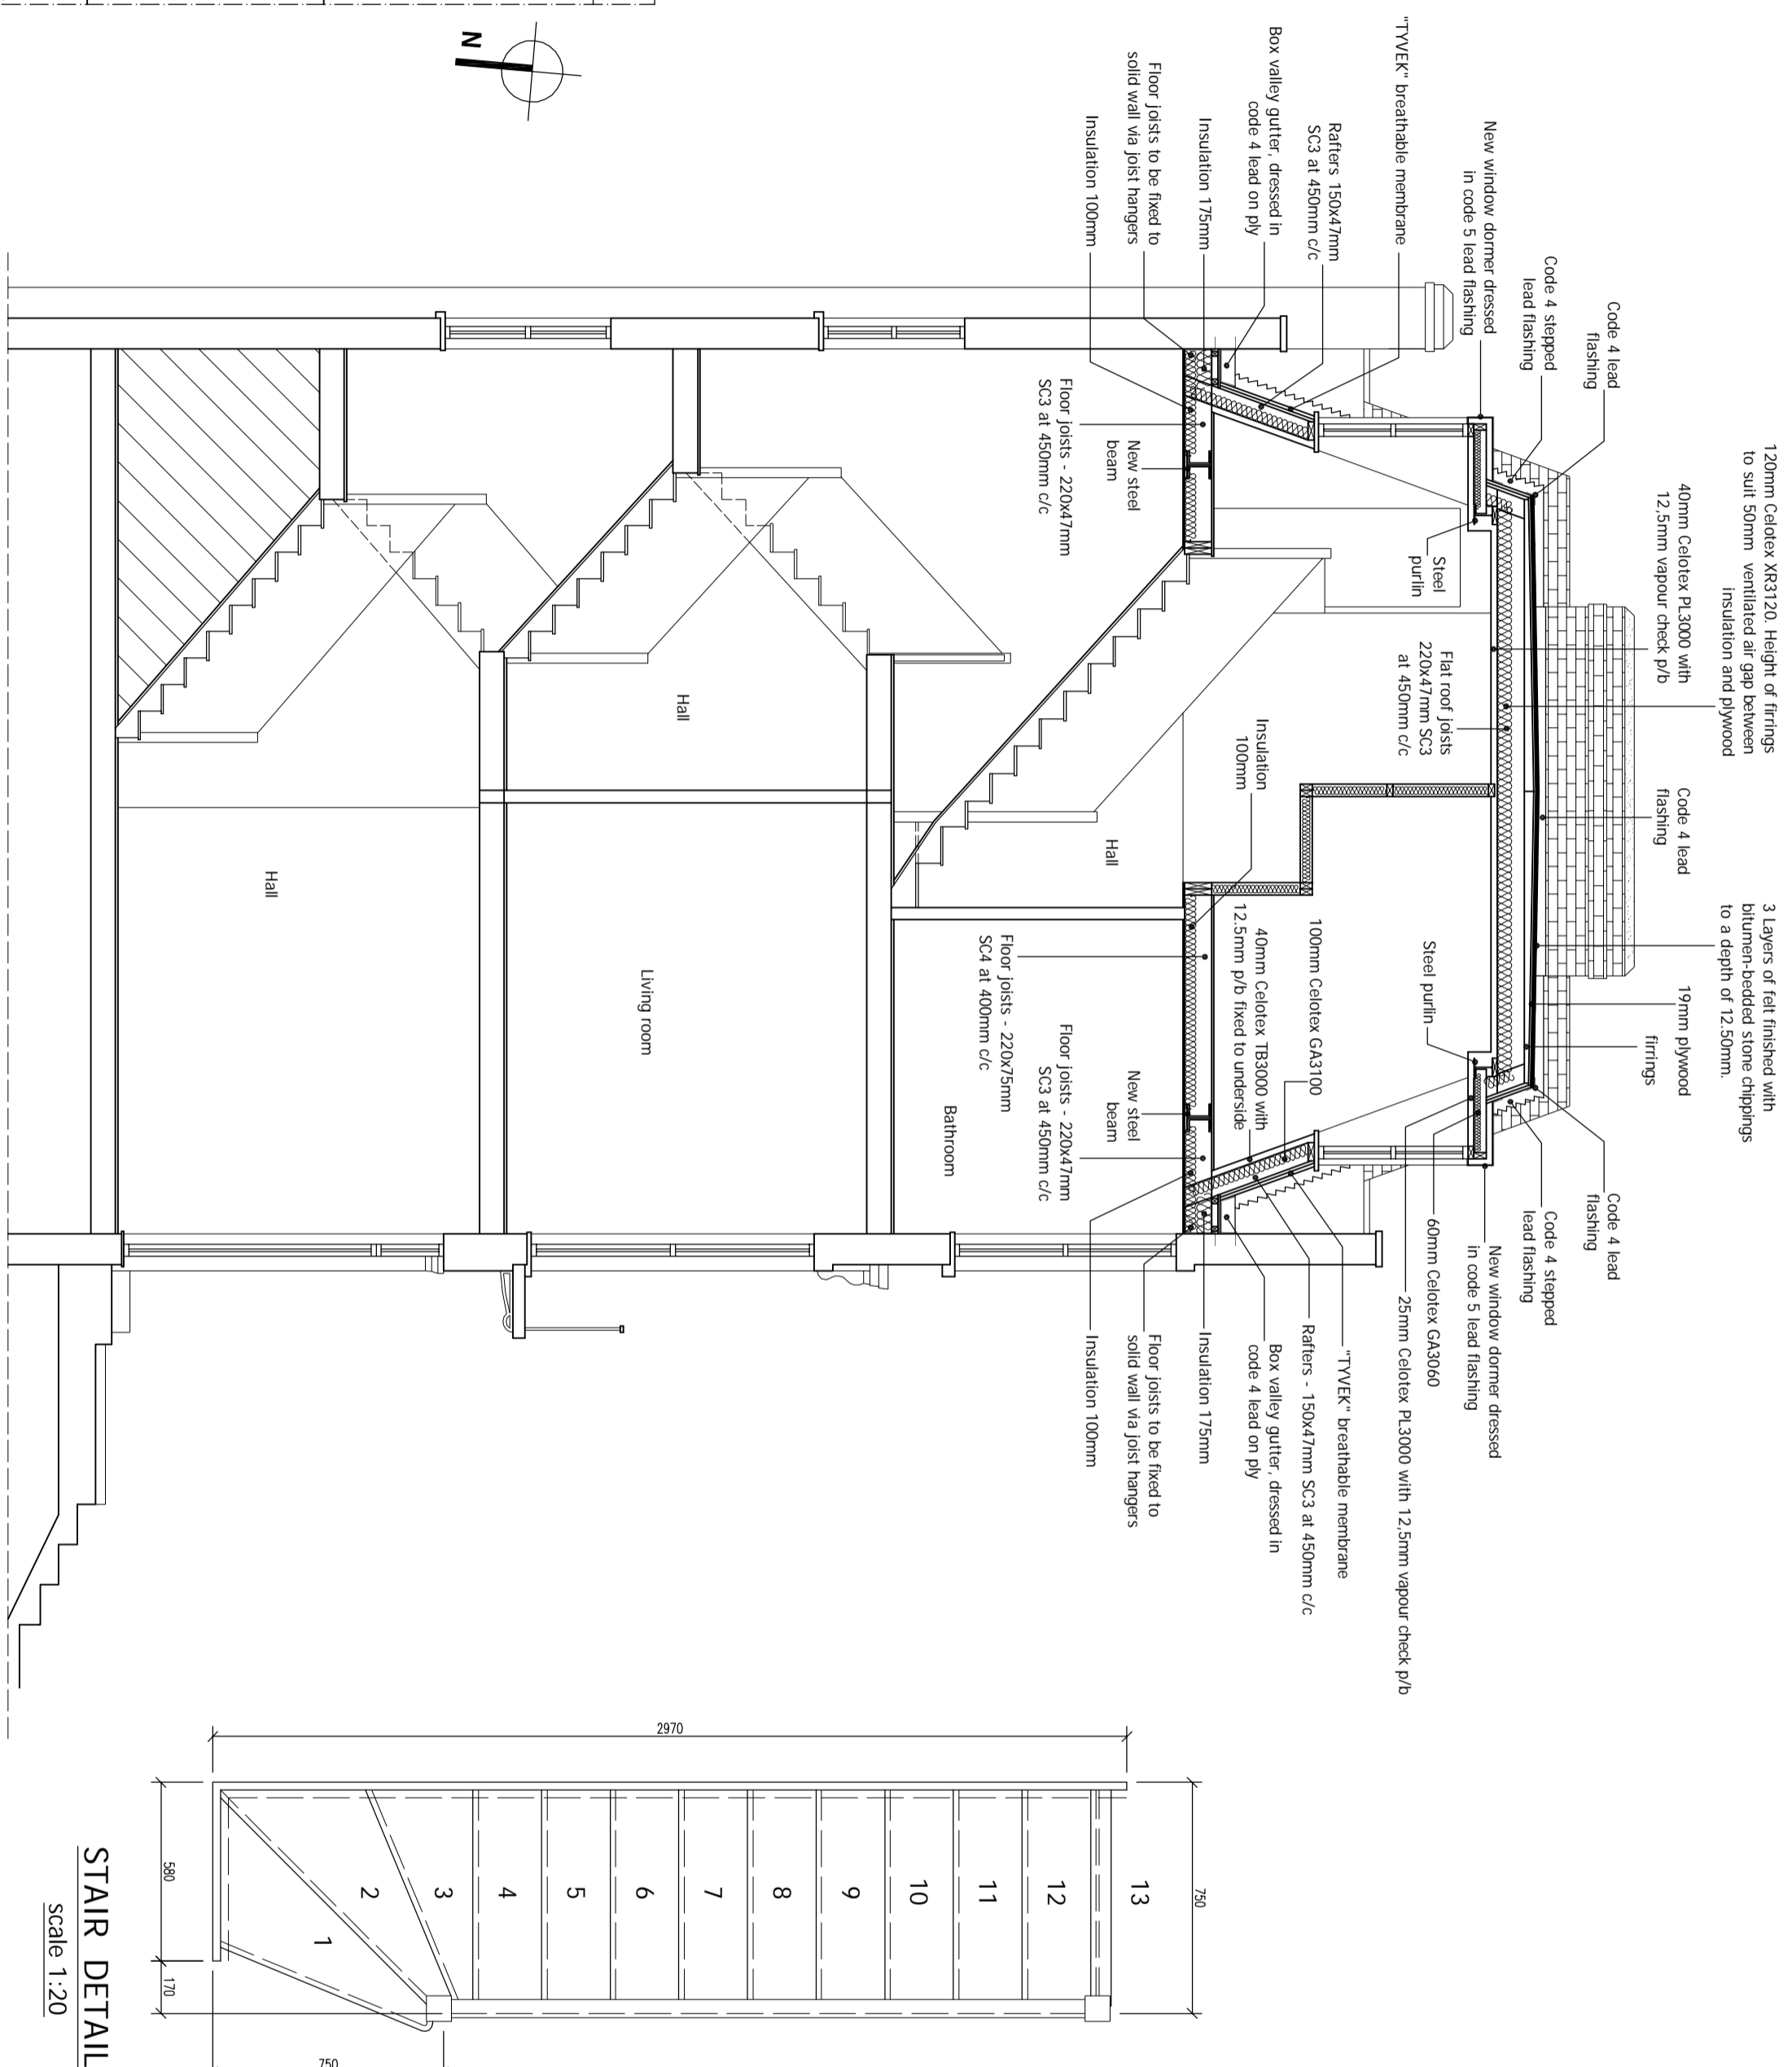

**EXISTING and PROPOSED**

**SITE PLAN**

Scale 1:200

**TYPICAL SECTION**

scale 1:50

**STAIR DETAIL**

scale 1:20

**drawnplans.co.uk**

**Project:**  
Loft Conversion with Mansard Type  
Dormer Windows to Front and Rear.

**For:**  
Mr. Constantinos  
177B Prince of Wales Road  
Kentish Town  
London  
NW5 3QB

Scale:	Dwg. no.:	Ref. no.:
As Shown	Sheet 4 of 4	A00
Drawn By:	Date Drawn:	
I.M.	31-March-2015	